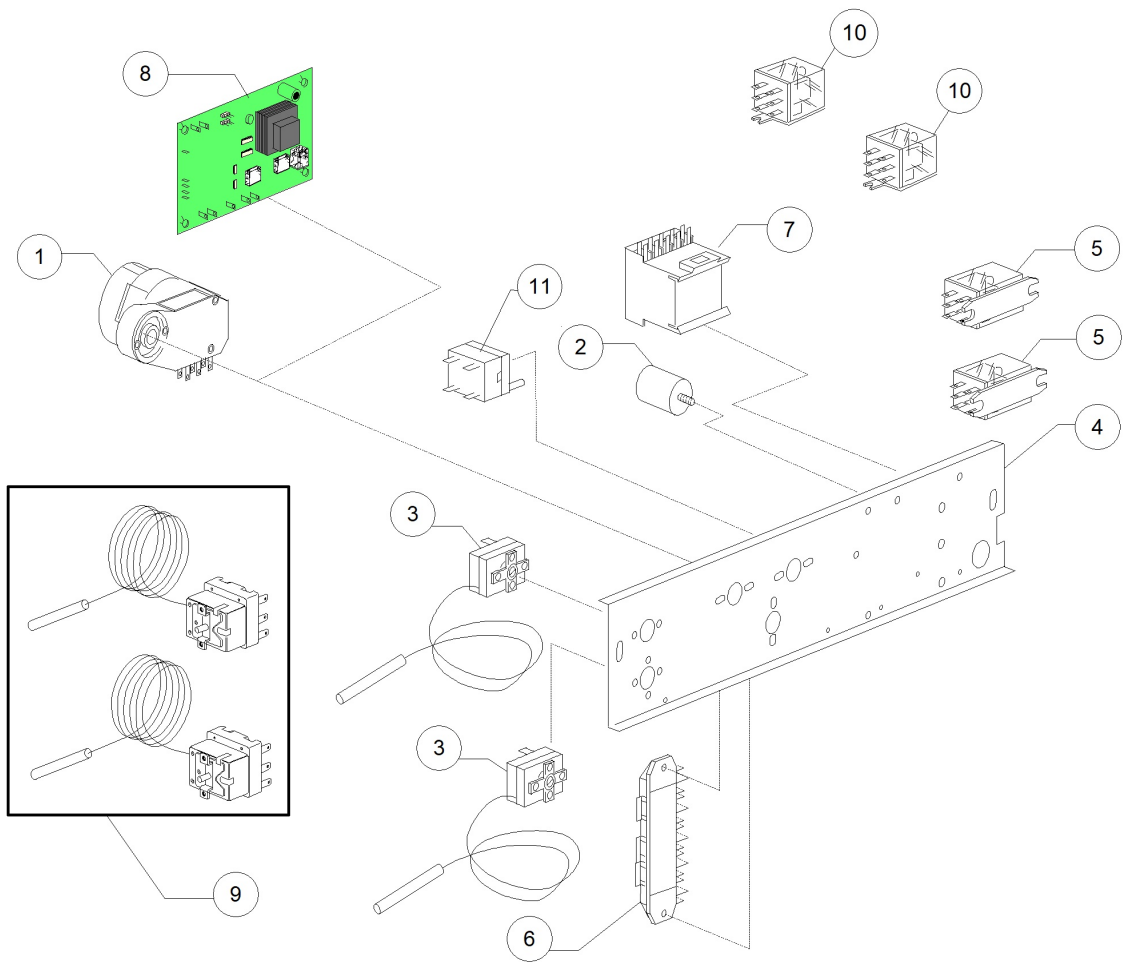

GS50 DIHR 2014PS DDE DF PAP 380-400/3N/ - DWI1022883 - Electric control components - DW009M

Pos.	Code	Descrizione	Description
2	DW15149	FILTRO ANTIDIS.F3 (CX0.47MF)	LOW NOISE FILTER F3 (CX0.47MF)
3	DW10707/1	TERM.0-90 TR2 C1500+PVC POST.N/ALB	THERMOSTAT 0-90 TR2 C1500+PVC POST.N/ALB
4	DW500910	PORTACOMPONENTI GS50 400VAC3N	ELECTRIC COMPONENTS PANEL 50/400V3N
5	DW15620	RELE BIPOLARE 16A IN DEV.	16A BIPOLAR RELAY IN DEVIATION
6	DW500551	MORSETTIERA 6 POLI KL116/6	TERMINAL BOARD 6 POLES FV122 RED
7	DW15086	TELERUTTORE 230V 50/60Hz 4C AC3(6A)	CONTACTOR 230V 50/60Hz 4C AC3(6A)
8	DW50553	TIMER ELETTRONICO 90-120-180	ELECTRONIC TIMER 90-120-180