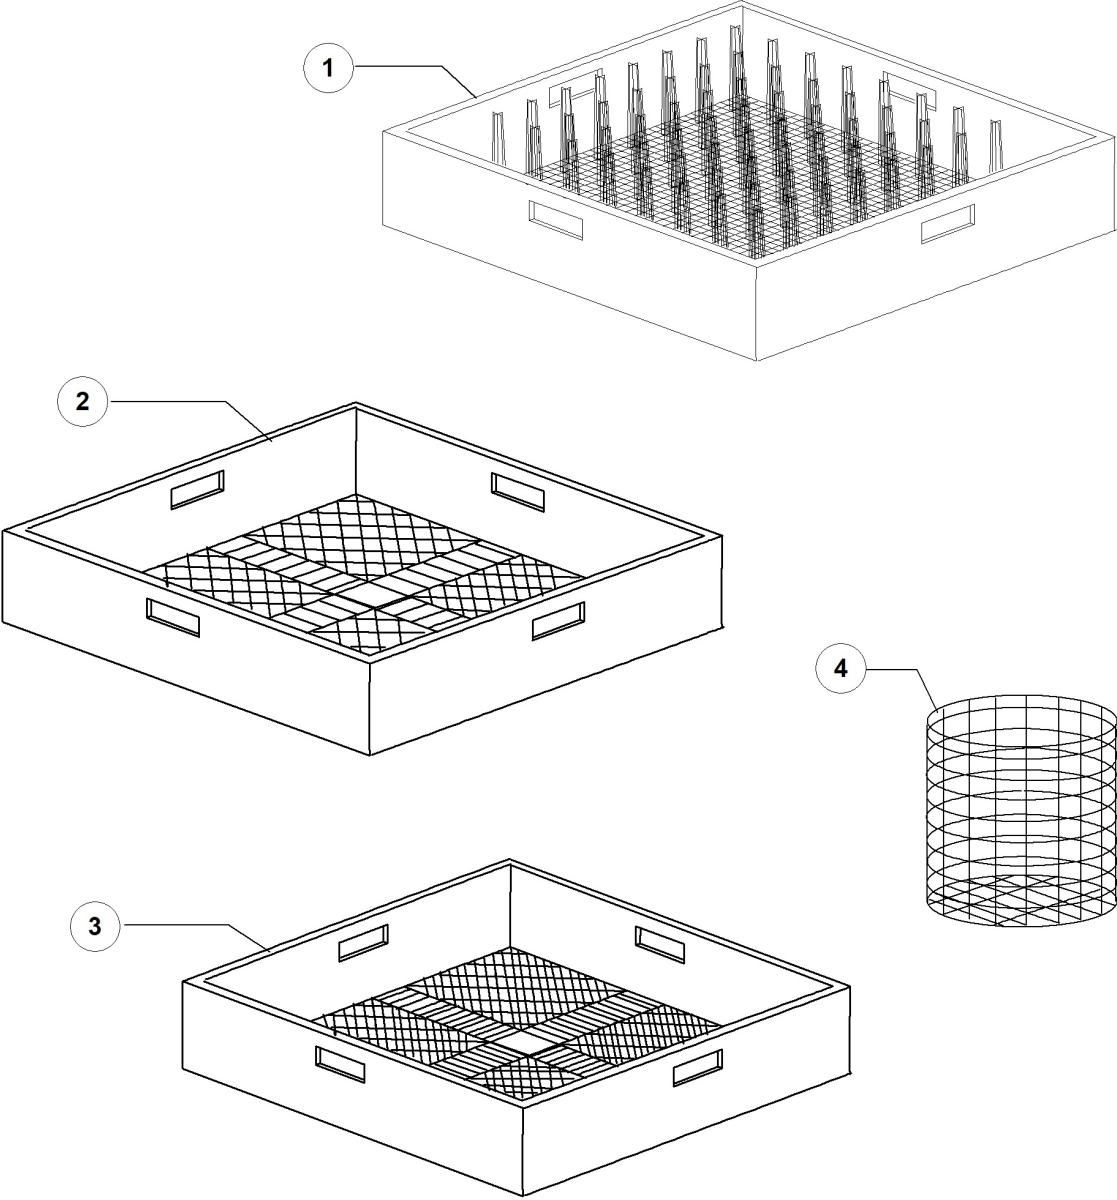

GS50 DIHR 2014PS DDE DF PAP 380-400/3N/ - DWI1022883 - Surface filter - DW009M

Pos.	Code	Descrizione	Description
1	DW500963	FILTRO SUPERF ANT SX+MANIGLIA GS/DS	LEFT FRONT SURFACE FILTER W/HANDLE
2	DW500961	FILTRO SUPERF POST DX-SX+MANIGLIA GS/DS	LEFT/RIGHT BACK SURFACE FILTER W/HANDLE
3	DW500958	SUPPORTO CENTRALE FILTRI SUPERF. GS50	
4	DW500961	FILTRO SUPERF POST DX-SX+MANIGLIA GS/DS	LEFT/RIGHT BACK SURFACE FILTER W/HANDLE
5	DW500962	FILTRO SUPERF ANT DX+MANIGLIA GS/DS	RIGHT FRONT SURFACE FILTER W/HANDLE
6	DW500960	SUPPORTO IN FILO PER FILTRI SUPERF GS	SURFACE FILTER SUPPORT
7	DW500964	PIEDINO TELAIO SUPPORTO FILTRI GS/DS	