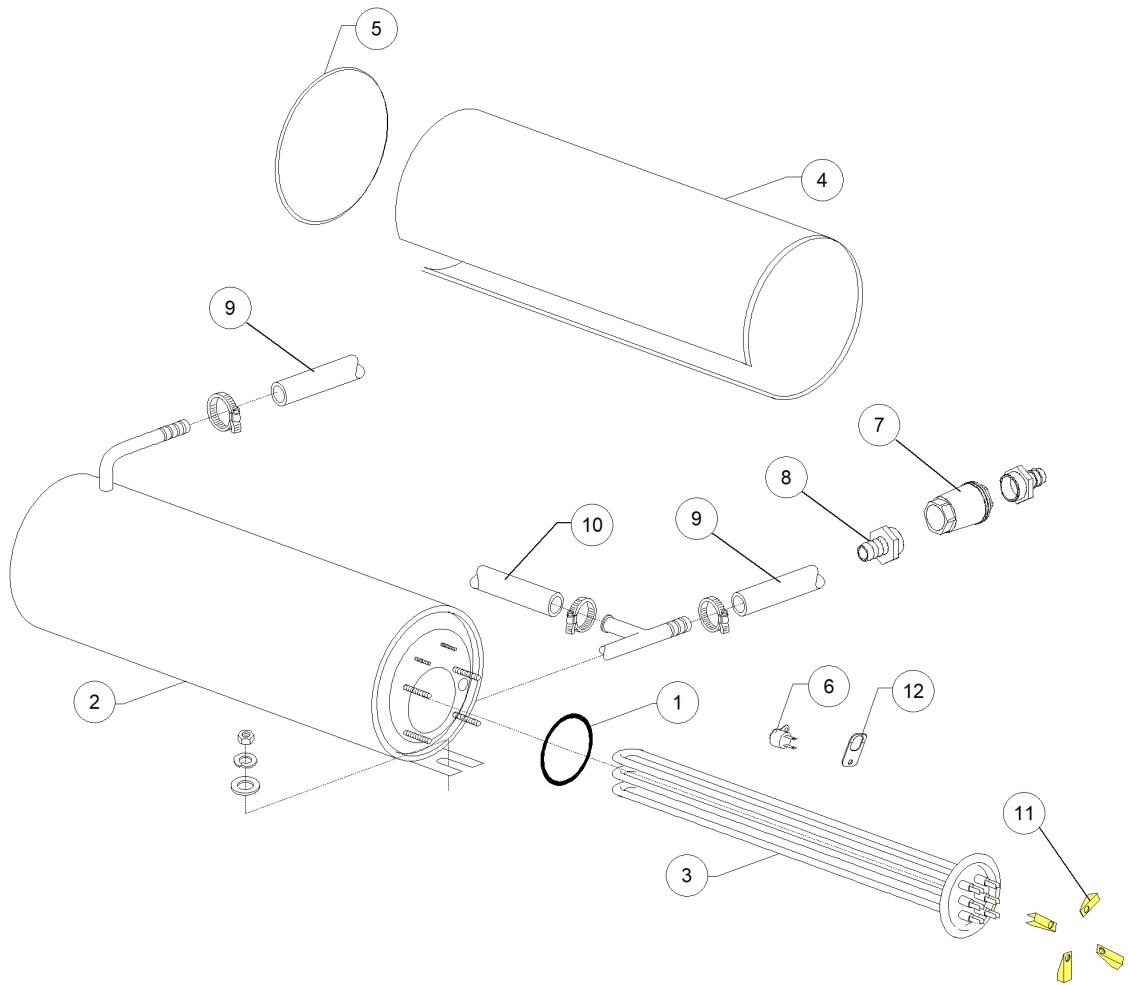

GS50 DIHR 2014PS DDE DF PAP 380-400/3N/ - DWI1022883 - Boiler group - DW009M

Pos.	Code	Descrizione	Description
1	DW13005	GUARNIZIONE OR 151 NBR	O-RING 151 NBR (MIN. 5 PCS)
2	DW150905	"BOILER "SERIE 50" (AISI 304)"	BOILER 50 (AISI 304)
3	DW15089	RESIST.4500/4900W 230/240V 3	4500/4900W 230/240V 3 HEATING ELEM.
4	DW15066	COIBENTE PER BOILER G500	BOILER INSULATING G500
5	DW15205	DISCO IN ESPANSOLENE AUTOESTIN. D.138X3	INSULATING DISK D.138
6	DW15550	#THERMOSTATO SICUR. CONTATTO KLIXON	KLIXON SAFETY THERMOSTAT
9	DW2907351	TUBO GOMMA EPDM 11,5X19	11,5X19 EPDM RUBBER HOSE
10	DW10200293	TUBO EPDM 8X15 PER DOSATORE	8X15 EPDM PIPE
11	DW16045	STAFFE FISSAGGIO RESIST.FORO 6.3	HEATING ELEMENT MOUNTING BRACKET D.6,3