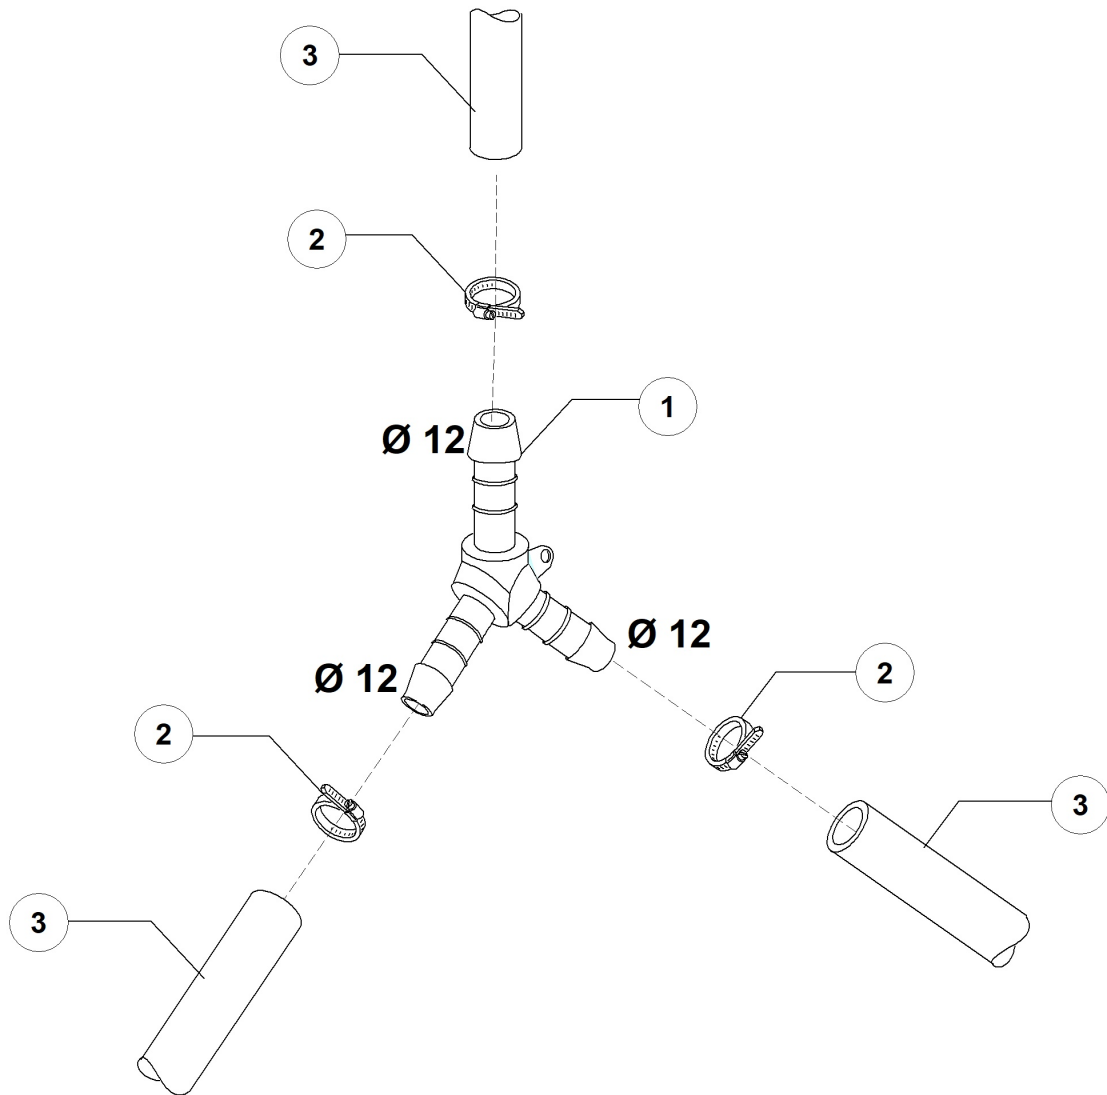

GS50 DIHR 2014PS DDE DF PAP 380-400/3N/ - DWI1022883 - 3 ways connection - DW009M

Pos.	Code	Descrizione	Description
1	DW540091	DERIV. 3VIE Y D12 PLASTICA	PLASTIC Y-PIECE D.12
2	DW11807	FASCETTE AISI 430 12/22	CLAMP 12/22 AISI 430
3	DW2907351	TUBO GOMMA EPDM 11,5X19	11,5X19 EPDM RUBBER HOSE