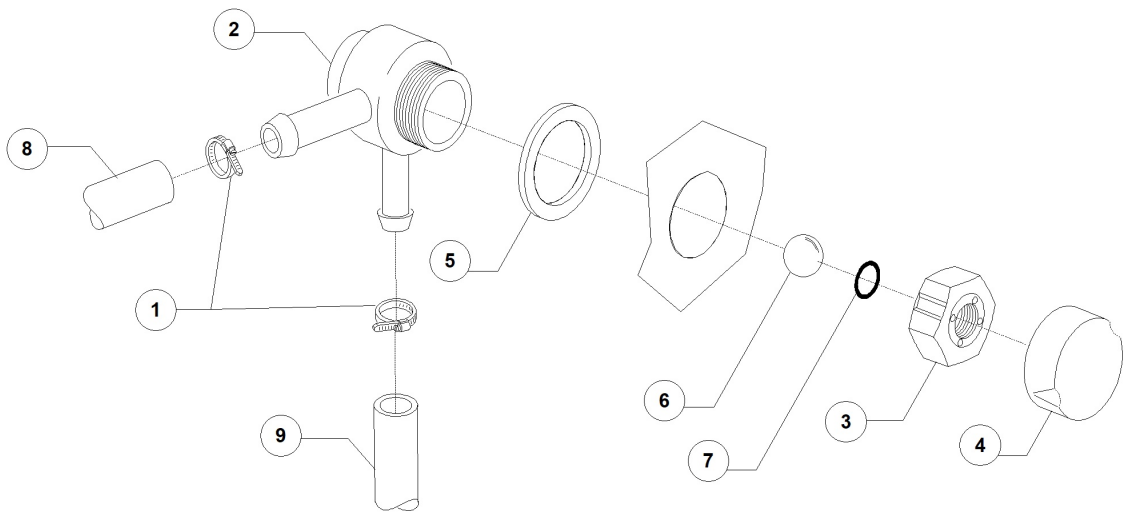

GS50 DIHR 2014PS DDE DF PAP 380-400/3N/ - DWI1022883 - DVGW valve - DW009M

Pos.	Code	Descrizione	Description
1	DW11807	FASCETTE AISI 430 12/22	CLAMP 12/22 AISI 430
2	DW15280	CORPO CENTRALE VALVOLA DVGW 07	DRAIN VALVE CENTER BODY
3	DW15281	DADO VALVOLA DVGW 07	VALVE NUT
4	DW15282	COPRI DADO VALVOLA DVGW 07	VALVE NUT COVER
5	DW15283	GUARNIZIONE VALVOLA DVGW 07	VALVE GASKET
6	DW15284	"SFERA 5/8" VALVOLA DVGW 07"	"5/8" BALL FOR DVGW VALVE 07"
7	DW15285	GUARNIZIONE OR 115 KTW VALVOLA DVGW 07	O-RING 115 KTW
8	DW14506	TUBO GOMMA DIAM 9,5X16 EPDM	9,5X16 EPDM RUBBER HOSE
8	DW2907351	TUBO GOMMA EPDM 11,5X19	11,5X19 EPDM RUBBER HOSE
9	DW14506	TUBO GOMMA DIAM 9,5X16 EPDM	9,5X16 EPDM RUBBER HOSE
9	DW2907351	TUBO GOMMA EPDM 11,5X19	11,5X19 EPDM RUBBER HOSE