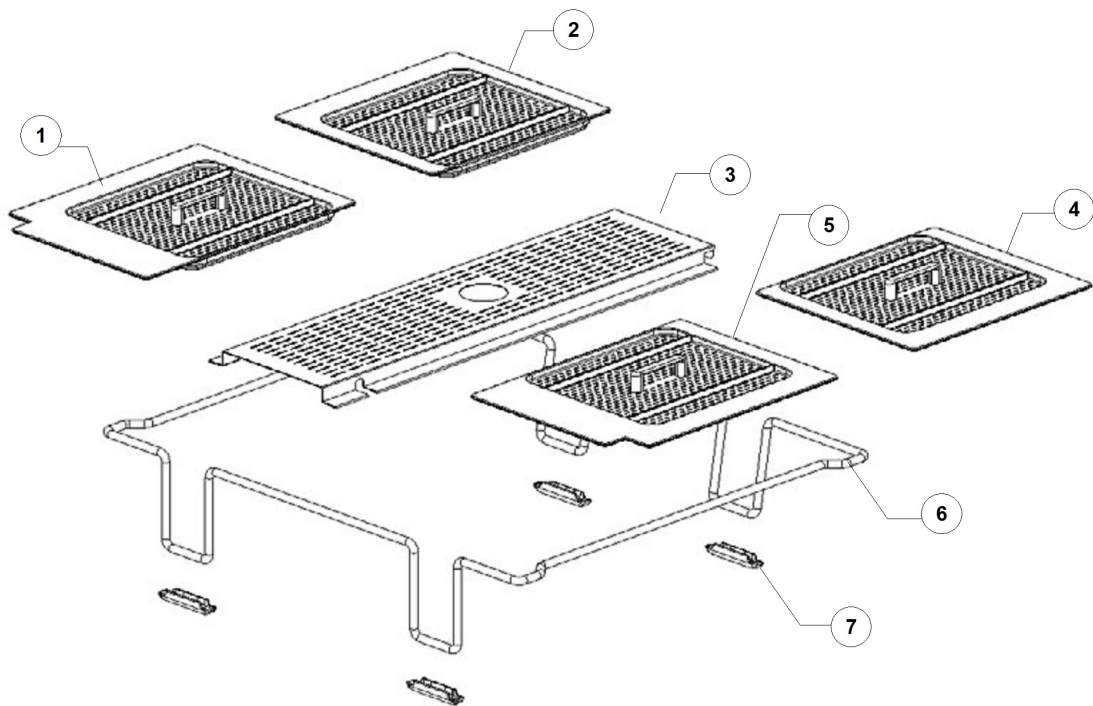

GS50 DIHR 2014PS DDE DF PAP 380-400/3N/ - DWI1022883 - Surface filter - DW009M

Pos.	Code	Descrizione	Description
1	DW500963	FILTRO SUPERF ANT SX+MANIGLIA GS/DS	LEFT FRONT SURFACE FILTER W/HANDLE
2	DW500961	FILTRO SUPERF POST DX-SX+MANIGLIA GS/DS	LEFT/RIGHT BACK SURFACE FILTER W/HANDLE
3	DW500958	SUPPORTO CENTRALE FILTRI SUPERF. GS50	
4	DW500961	FILTRO SUPERF POST DX-SX+MANIGLIA GS/DS	LEFT/RIGHT BACK SURFACE FILTER W/HANDLE
5	DW500962	FILTRO SUPERF ANT DX+MANIGLIA GS/DS	RIGHT FRONT SURFACE FILTER W/HANDLE
6	DW500960	SUPPORTO IN FILO PER FILTRI SUPERF GS	SURFACE FILTER SUPPORT
7	DW500964	PIEDINO TELAIO SUPPORTO FILTRI GS/DS