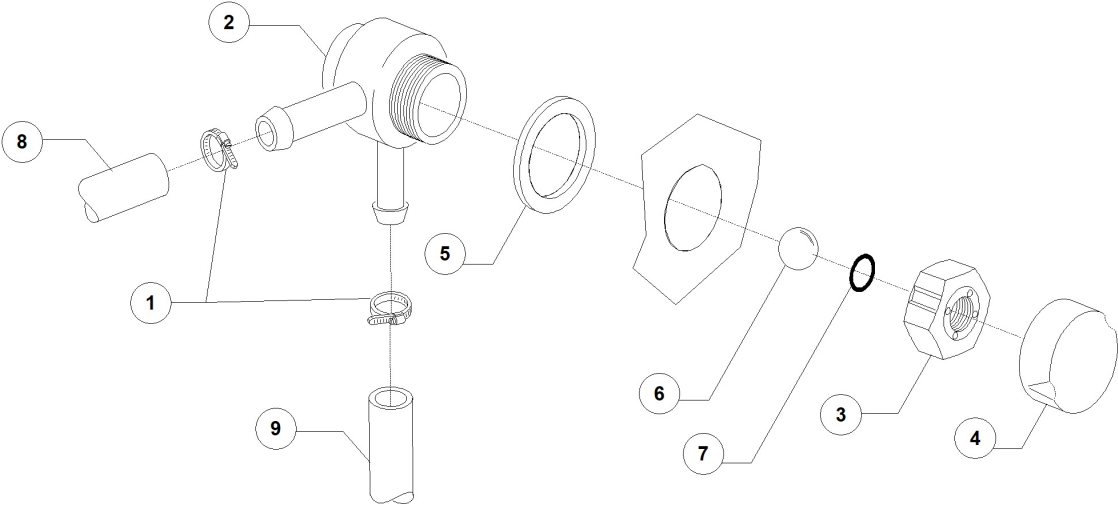

GS40 LS T PS DDE 230V/50HZ 2017 EUROCHEF - DWP1008180 - DVGW valve - DW102N

Pos.	Code	Descrizione	Description
1	DW11807	FASCETTE AISI 430 12/22	CLAMP 12/22 AISI 430
2	DW15280	CORPO CENTRALE VALVOLA DVGW 07	DRAIN VALVE CENTER BODY
3	DW15281	DADO VALVOLA DVGW 07	VALVE NUT
4	DW15282	COPRI DADO VALVOLA DVGW 07	VALVE NUT COVER
5	DW15283	GUARNIZIONE VALVOLA DVGW 07	VALVE GASKET
6	DW15284	"SFERA 5/8" VALVOLA DVGW 07"	"5/8" BALL FOR DVGW VALVE 07"
7	DW15285	GUARNIZIONE OR 115 KTW VALVOLA DVGW 07	O-RING 115 KTW
8	DW14506	TUBO GOMMA DIAM 9,5X16 EPDM	9,5X16 EPDM RUBBER HOSE
9	DW14506	TUBO GOMMA DIAM 9,5X16 EPDM	9,5X16 EPDM RUBBER HOSE