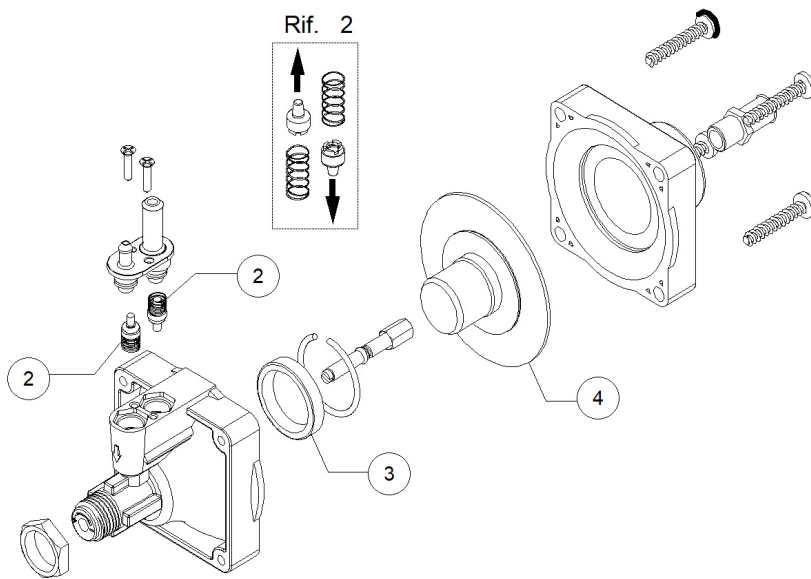

GS40 LS T PS DDE 230V/50HZ 2017 EUROCHEF - DWP1008180 - Electric control components - DW102N

Pos.	Code	Descrizione	Description
1	DW50616	SCHEDA TIMER 35-37-40-50-85 TOUCHE2017	MAINBOARD 35-37-40-50-85 TOUCHE2017
2	DW10707/1	TERM.0-90 TR2 C1500+PVC POST.N/ALB	THERMOSTAT 0-90 TR2 C1500+PVC POST.N/ALB
3	DW25040	PORTACOMPONENTI 34-39/2014	COMPONENTS HOLDER PANEL 34-39/2014
4	DW15620	RELE BIPOLARE 16A IN DEV.	16A BIPOLAR RELAY IN DEVIATION
5	DW15204	MORSETTIERA PA 21 12 POLI M-M	TERMINAL BOARD PA21 12P
6	DW50613	"PIATTINA "F10p" L2300 ANTIST TOUCHE2017"	RIBBON CABLE F10p L2300

GS40 LS T PS DDE 230V/50HZ 2017 EUROCHEF - DWP1008180 - Solenoid valve group - DW102N

Pos.	Code	Descrizione	Description
1	DW10703	ELETTROV. SING. H2O 230V DIS.LS036	SINGLE SOLENOID VALVE H2O 230V
3	DW11807	FASCETTE AISI 430 12/22	CLAMP 12/22 AISI 430
4	DW13307	GUARNIZ. 3/4 CARICO H2O DIS.LS061	GUARNIZ. 3/4 CARICO H2O DIS.LS061
5	DW14506	TUBO GOMMA DIAM 9,5X16 EPDM	9,5X16 EPDM RUBBER HOSE

GS40 LS T PS DDE 230V/50HZ 2017 EUROCHEF - DWP1008180 - DVGW valve - DW102N

Pos.	Code	Descrizione	Description
1	DW11807	FASCETTE AISI 430 12/22	CLAMP 12/22 AISI 430
2	DW15280	CORPO CENTRALE VALVOLA DVGW 07	DRAIN VALVE CENTER BODY
3	DW15281	DADO VALVOLA DVGW 07	VALVE NUT
4	DW15282	COPRI DADO VALVOLA DVGW 07	VALVE NUT COVER
5	DW15283	GUARNIZIONE VALVOLA DVGW 07	VALVE GASKET
6	DW15284	"SFERA 5/8" VALVOLA DVGW 07"	"5/8" BALL FOR DVGW VALVE 07"
7	DW15285	GUARNIZIONE OR 115 KTW VALVOLA DVGW 07	O-RING 115 KTW
8	DW14506	TUBO GOMMA DIAM 9,5X16 EPDM	9,5X16 EPDM RUBBER HOSE
9	DW14506	TUBO GOMMA DIAM 9,5X16 EPDM	9,5X16 EPDM RUBBER HOSE