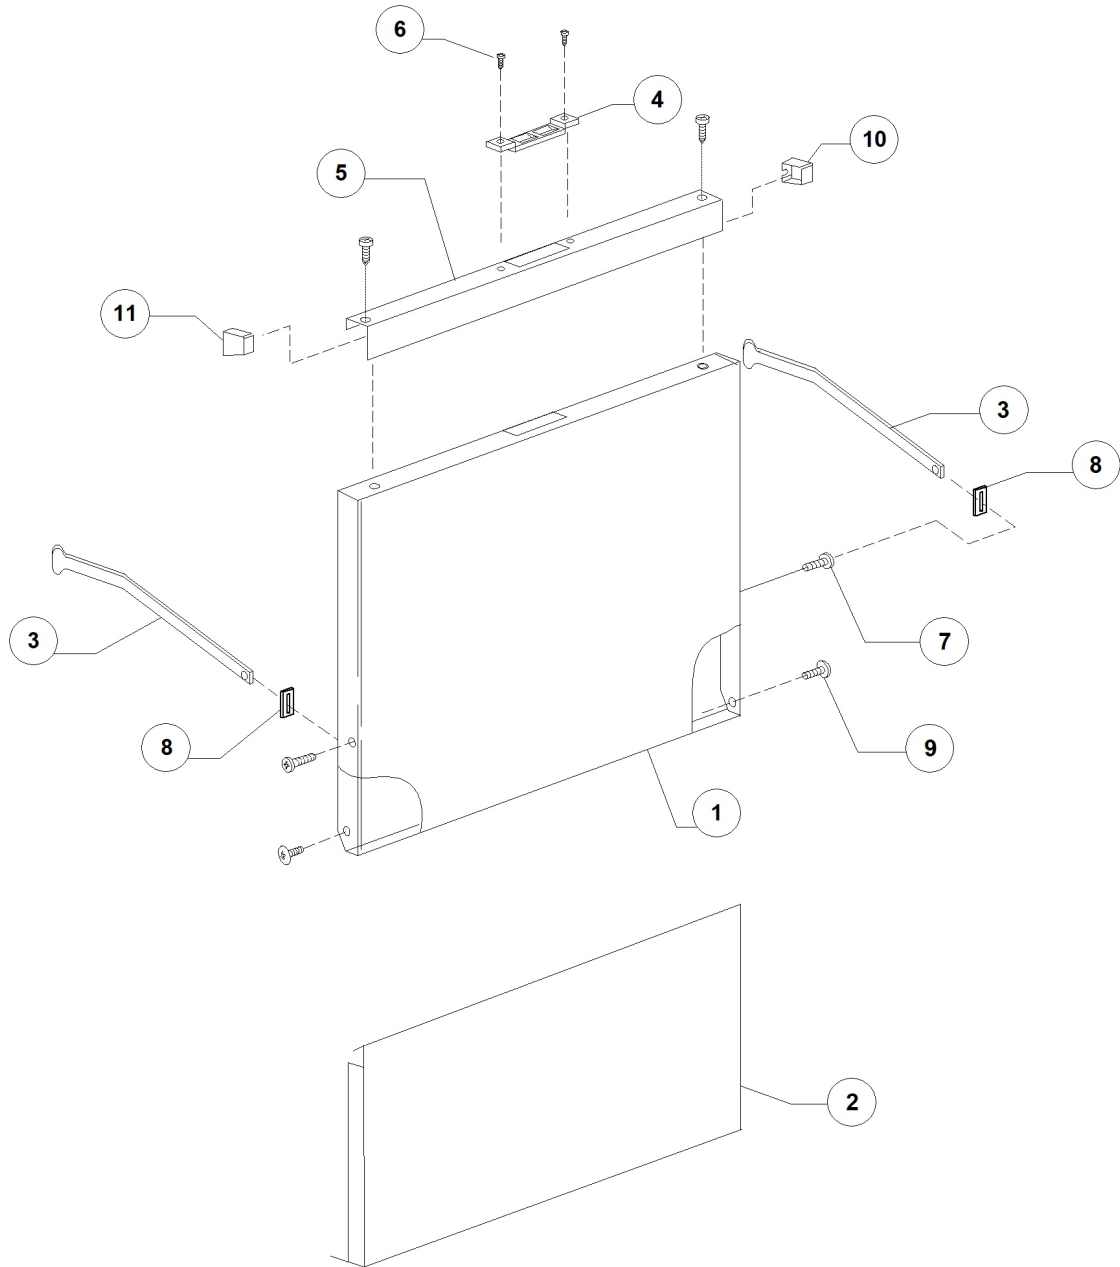

GS40 LS T PS DDE 230V/50HZ 2017 EUROCHEF - DWP1008180 - Door - DW102N

GS40 LS T PS DDE 230V/50HZ 2017 EUROCHEF - DWP1008180 - Door - DW102N

Pos.	Code	Descrizione	Description
1	DW270005	PORTA (SENZA MANIGLIA) 40/03	DOOR 40/03
2	DW270016	SOTTOPORTA 40/03	FRONT PANEL 40/03
3	DW250041	BRETEL.PORTA DX-SX VERS.05	ARM FOR DOOR
4	DW150402/D	BLOCCHETTO CRICCOTTO PER PORTA '96	DOOR JACK HOOK
5	DW270010/D	MANIGLIA GS40 DIHR/2014	DOOR HANDLE
6	DW11139	VITE M4X12 TSP CROCE INOX UNI7688 DIN965	M4X12 TSP S/S CROSS-SLOTTED SCREW UNI768
7	DW11136	VITE INOX M5X12 TSP UNI 7688 DIN965	M5X12 TSP S/S SCREW UNI7688
8	DW250042	PIASTRINA BRETELLA VERS.05	ROD GUIDE
9	DW11168	VITE M6X12 TCB T.LARGA 13X3 INOX	M6X12 LARGE TCB S/S SCREW 13X3