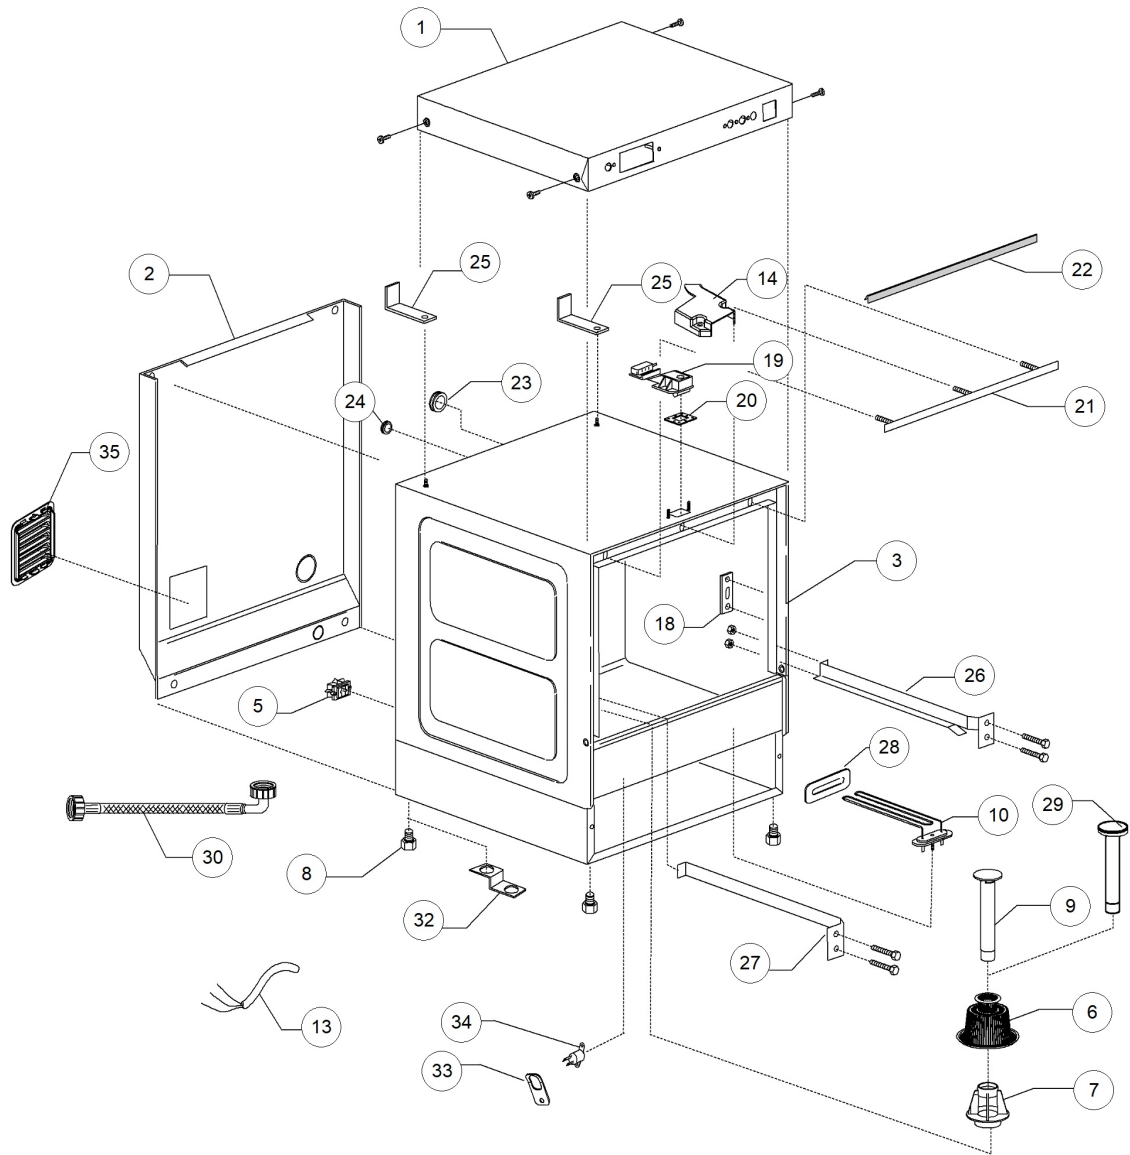

GS40 LS T PS DDE 230V/50HZ 2017 EUROCHEF - DWP1008180 - General body parts - DW102N

GS40 LS T PS DDE 230V/50HZ 2017 EUROCHEF - DWP1008180 - General body parts - DW102N

Pos.	Code	Descrizione	Description
1	DW270071	COPERCHIO GS40 TOUCHE 2019 IPX	COVER
2	DW270602	SCHIENALE 40/RL09 (1x25046)	BACK PANEL 40/RL09 (1x25046)
3	DW270600	CARROZZERIA 40/RL09	BODYWORK 40/RL09
5	DW15065/A	FISSACAVO PER VITI AUTOF (NR.2x11007)	CABLE-FASTENER WITH SCREW
6	DW25003	FILTRO ASPIRAZIONE POMPA RL/09	SUCTION FILTER
7	DW25002	GHIERA SUPPORTO FILTRO RL/09	FILTER CLUTCH FERRULE
8	DW10850	PIEDINO REG. PLASTICA NERO BASSO	LOW ADJUSTABLE FOOT (MINIMUM 4 PCS)
10	DW16035/C	RESIST.1250/1360W 230/240V 1	HEATING ELEMENT 1250/1360W 230/240V 1
13	DW440060	CAVO 3G1.5x2500	CABLE 3G1.5x2500
14	DW25053	COVER CRICCOTTO SOTTOBANCO	DOOR LOCK COVER
18	DW150401	GUIDA ASTA CURVA	DOOR ROD SLIDE (MIN. 4 PCS)
19	DW150402	CRICCOTTO COMPLETO PORTA '96 GS	DOOR JACK ASSEMBLY
20	DW150403	GUARNIZIONE PER CRICCOTTO SP. 1,5	DOOR JACK O-RING (MIN. 5 PCS)
21	DW270004	ANGOLARE PORTA 40/03	PROFILE FOR RUBBER SEAL GS50
22	DW135205	GUARN.PORTA SIL.GRIGIO (PROFILO B.10215)	SILICONE DOOR SEAL
23	DW13335	PASSACAVO DI34 IN GOMMA DE49 DF40	RUBBER FAIRLEAD DI34 DE49 DF40
24	DW13323	PASSACAVO IN GOMMA D.13	RUBBER FAIRLEAD D.13 (MIN. 2 PCS)
25	DW25043	SUPPORTO SCHIENALE	REAR PANEL BRACKET
26	DW270002	CORRENTINO DX 40/03	RIGHT INTERNAL SLIDE 40/03
27	DW270003	CORRENTINO SX 40/03	LEFT INTERNAL SLIDE 40/03
28	DW250043	PIASTRINA RESISTENZA VASCA	TANK HEATING ELEMENT PLAQUE
29	DW25051	TROPPOP.CON CAPPuccio PER SERIE RL09 PS	OVERFLOW PIPE WITH PLUG RL09 PS
30	DW10726	CANNA CARICO PICC. WRAS m1,5x3/4 EN61770	LOAD PIPE WRAS M1,5x3/4 EN61770
33	DW15552/A	STAFFETTA PER TERMOSTATO VASCA KLIXON	THERMOSTAT SUPPORT
34	DW15552/B	TERMOST. SICUR.VASCA KLIXON SENZA STAFFA	KLIXON TANK SAFETY THERMOSTAT
35	DW25046	TAPPO CON GELOSIE	VENTILATION GRID