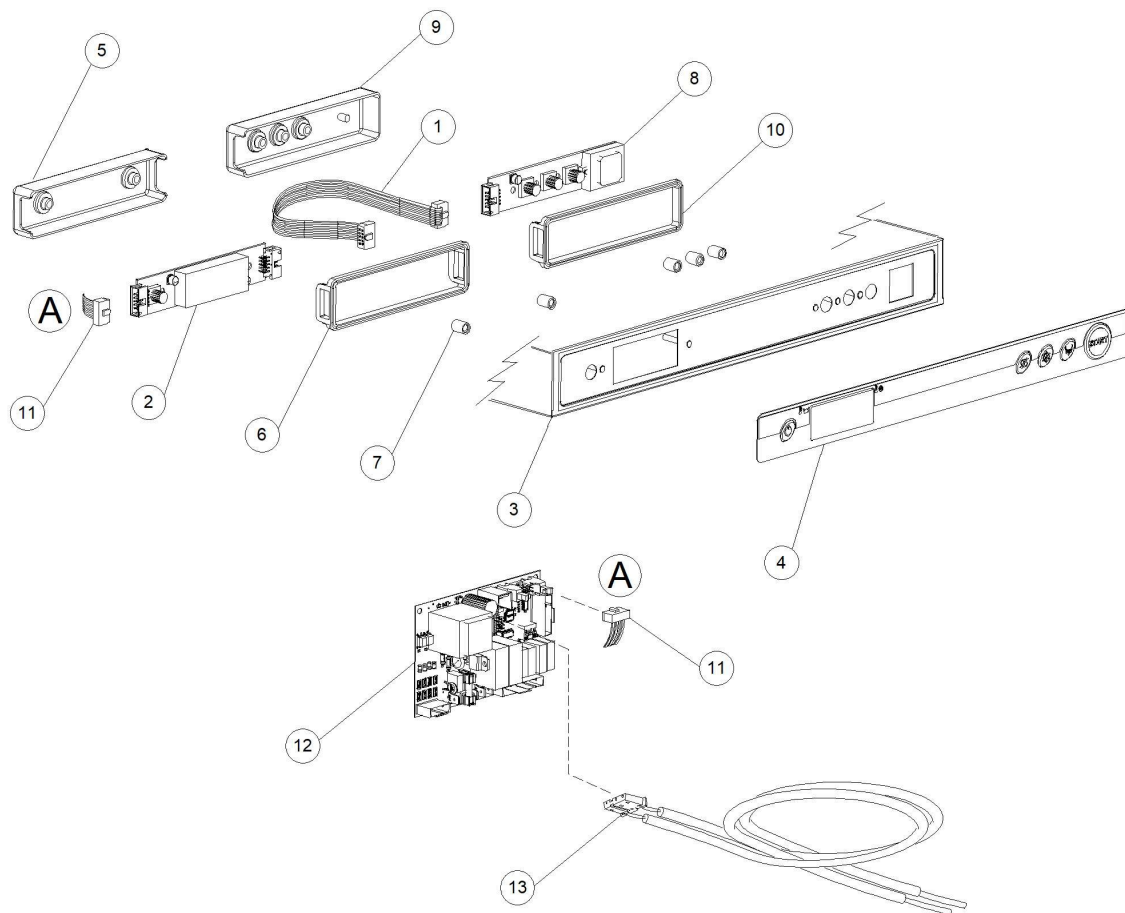

GS40 LS T PS DDE 230V/50HZ 2017 EUROCHEF - DWP1008180 - Control panel and switches - DW102N

GS40 LS T PS DDE 230V/50HZ 2017 EUROCHEF - DWP1008180 - Control panel and switches - DW102N

Pos.	Code	Descrizione	Description
1	DW50620	"PIATTINA M.FILO "F10p" L600 TOUCHE2017"	RIBBON CABLE F10p L600
2	DW50618	PULSANTIERA DISPLAY TOUCHE2017	DISPLAY PUSH BUTTON PANEL
3	DW270071	COPERCHIO GS40 TOUCHE 2019 IPX	COVER
4	DW50622	MOSTRINA DIHR TOUCHE2021	CONTROL OVERLAY DIHR
5	DW50618/A	SCATOLA PROTEZ. PULS. DISPLAY TOUCHE2017	DISPLAY PUSH BUTTON PANEL PROTECTION BOX
6	DW50618/B	GUARNIZ.SCATOLA PULS.DISPLAY TOUCHE2017	PROTECTION BOX GASKET
7	DW50561	DIST. SCHEDE ELETTR. 2009 D.8X10	MAINBOARD SPACER D.8X10
8	DW50619	PULSANTIERA TASTO START TOUCHE2017	START BUTTON PANEL
9	DW50619/A	SCATOLA PROTEZ. PULS. T.START TOUCHE2017	DISPLAY PUSH BUTTON PANEL PROTECTION BOX
10	DW50619/B	GUARNIZ.SCATOLA PULS. T.START TOUCHE2017	PROTECTION BOX GASKET
11	DW50613	"PIATTINA "F10p" L2300 ANTIST TOUCHE2017"	RIBBON CABLE F10p L2300
12	DW50616	SCHEDA TIMER 35-37-40-50-85 TOUCHE2017	MAINBOARD 35-37-40-50-85 TOUCHE2017
13	DW50621	SONDA DOPPIA TERMOMETRI (O-B) TOUCHE2017	TEMPERATURE PROBE TOUCHE2017