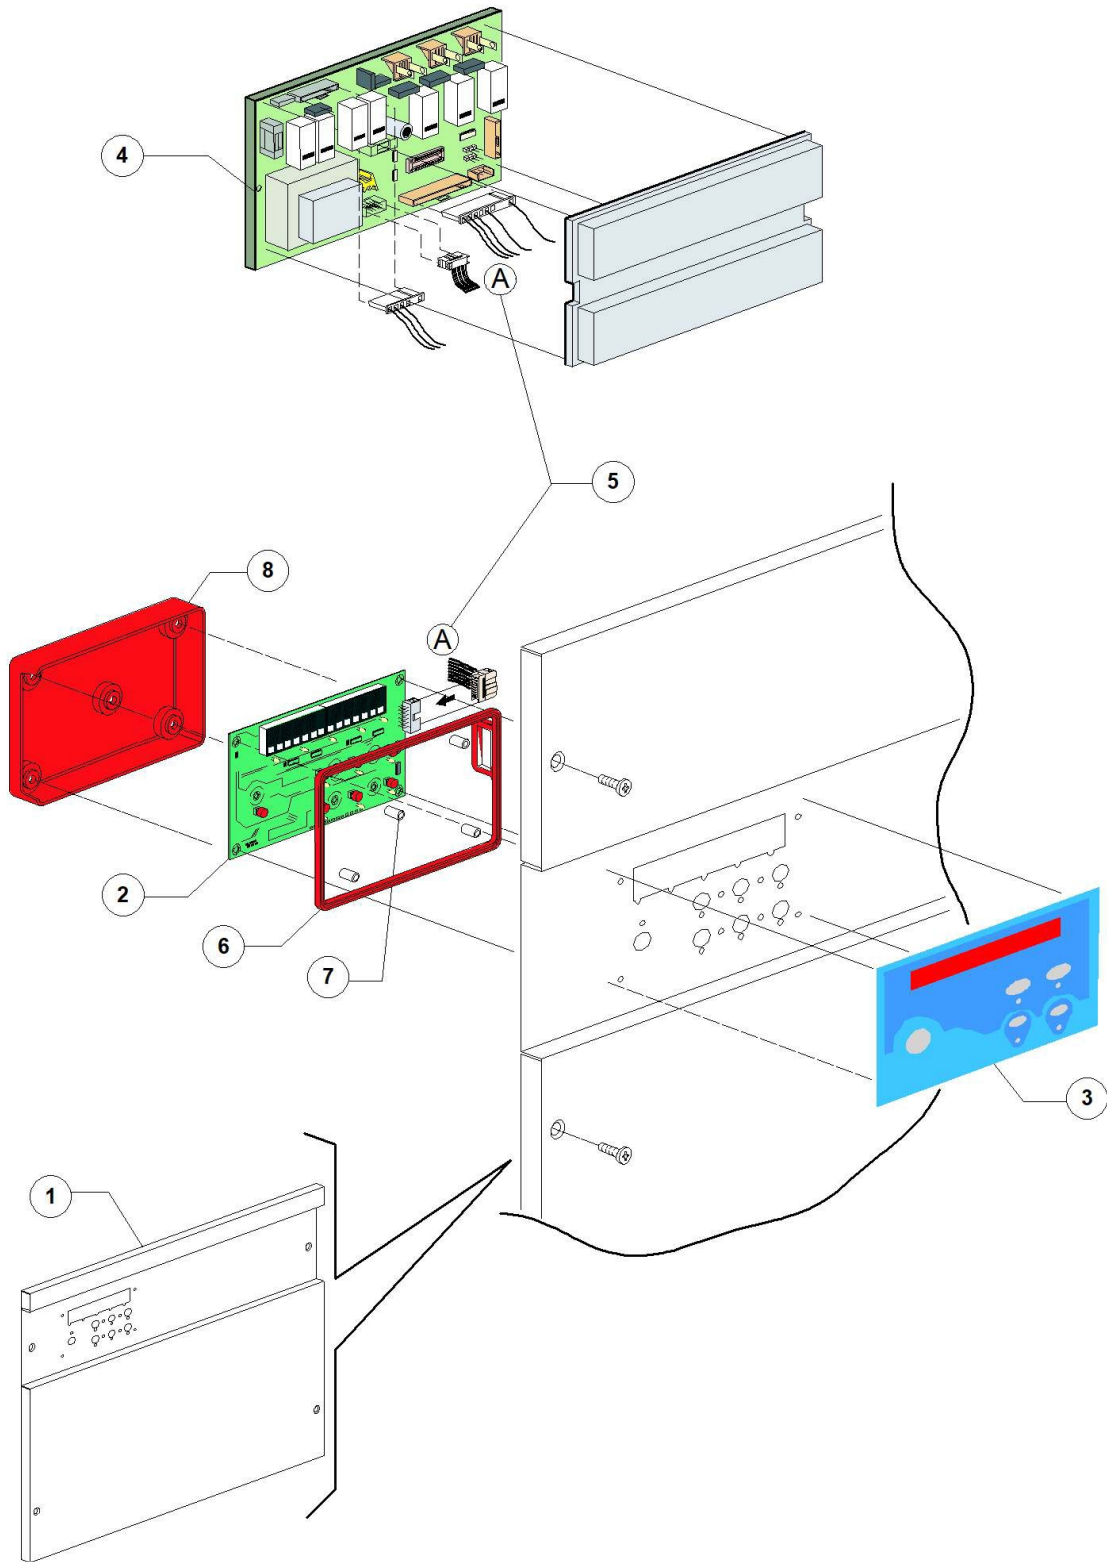

LP1800 PS DDE PAP 380-400/3N/50 HZ - DWO1022057 - Control panel and switches - DW116E

Pos.	Code	Descrizione	Description
1	DW23218/A	"#SOTTOP.INTERO LP1/800 "SCORR." DIHRgran"	
2	DW11600931	TASTIERA SCORREVOLE 2009	SOFT TOUCH CONTROL PANEL 2009
3	DW11600933	#MOSTRINA SCOR. LP1+CAP 2010 DIHR	CONTROL OVERLAY DIHR 2010
4	DW23216	SCHEDA LP1/800 2011 (BL)	MAINBOARD 2011 (BL)
5	DW50651	"PIATTINA MULTIFILO "F16p" L1000"	RIBBON CABLE F16p L1000
6	DW11600931/B	GUARNIZIONE PER SCATOLA 11600931/A	PROTECTION BOX GASKET DW11600931/A
7	DW50561	DIST. SCHEDE ELETTR. 2009 D.8X10	MAINBOARD SPACER D.8X10
8	DW11600931/A	SCAT.PROT. SCHEDA 11600931 (145X89X19)	ELECTRONIC BOARD PROTECTION BOX 11600931