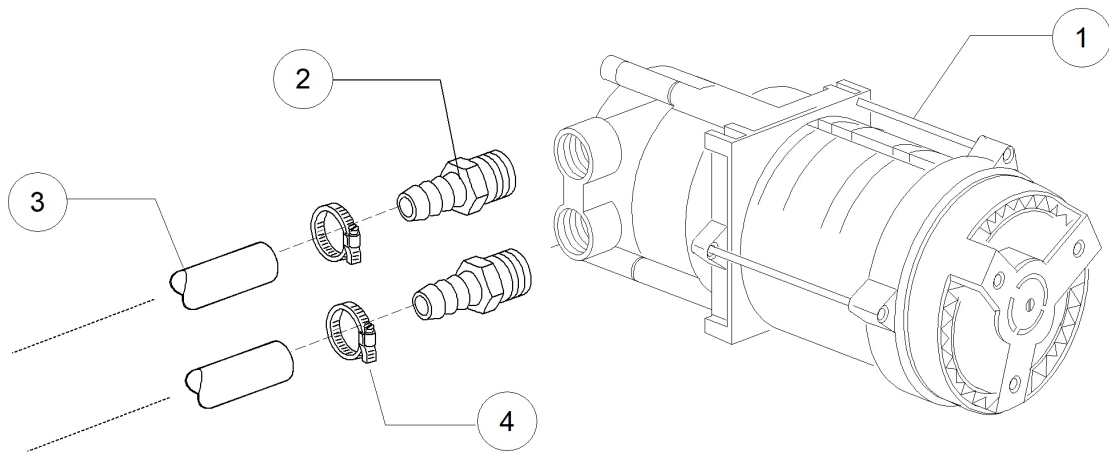

LP1800 PS DDE PAP 380-400/3N/50 HZ - DWO1022057 - Rinsing pump / Booster pump - DW116E

Pos.	Code	Descrizione	Description
1	DW15100/D	POMPA AUM.PRESS 220-240/50 PICCOLA	BOOSTER PUMP 220-240V/50HZ
2	DW10221311	PORTAGOMMA TUBO 12 FIL. G3/8 OT-NI	NICHEL-PLAT.BRASS HOSE CONNECTOR 12 G3/8
3	DW2907351	TUBO GOMMA EPDM 11,5X19	11,5X19 EPDM RUBBER HOSE
4	DW11807	FASCETTE AISI 430 12/22	CLAMP 12/22 AISI 430