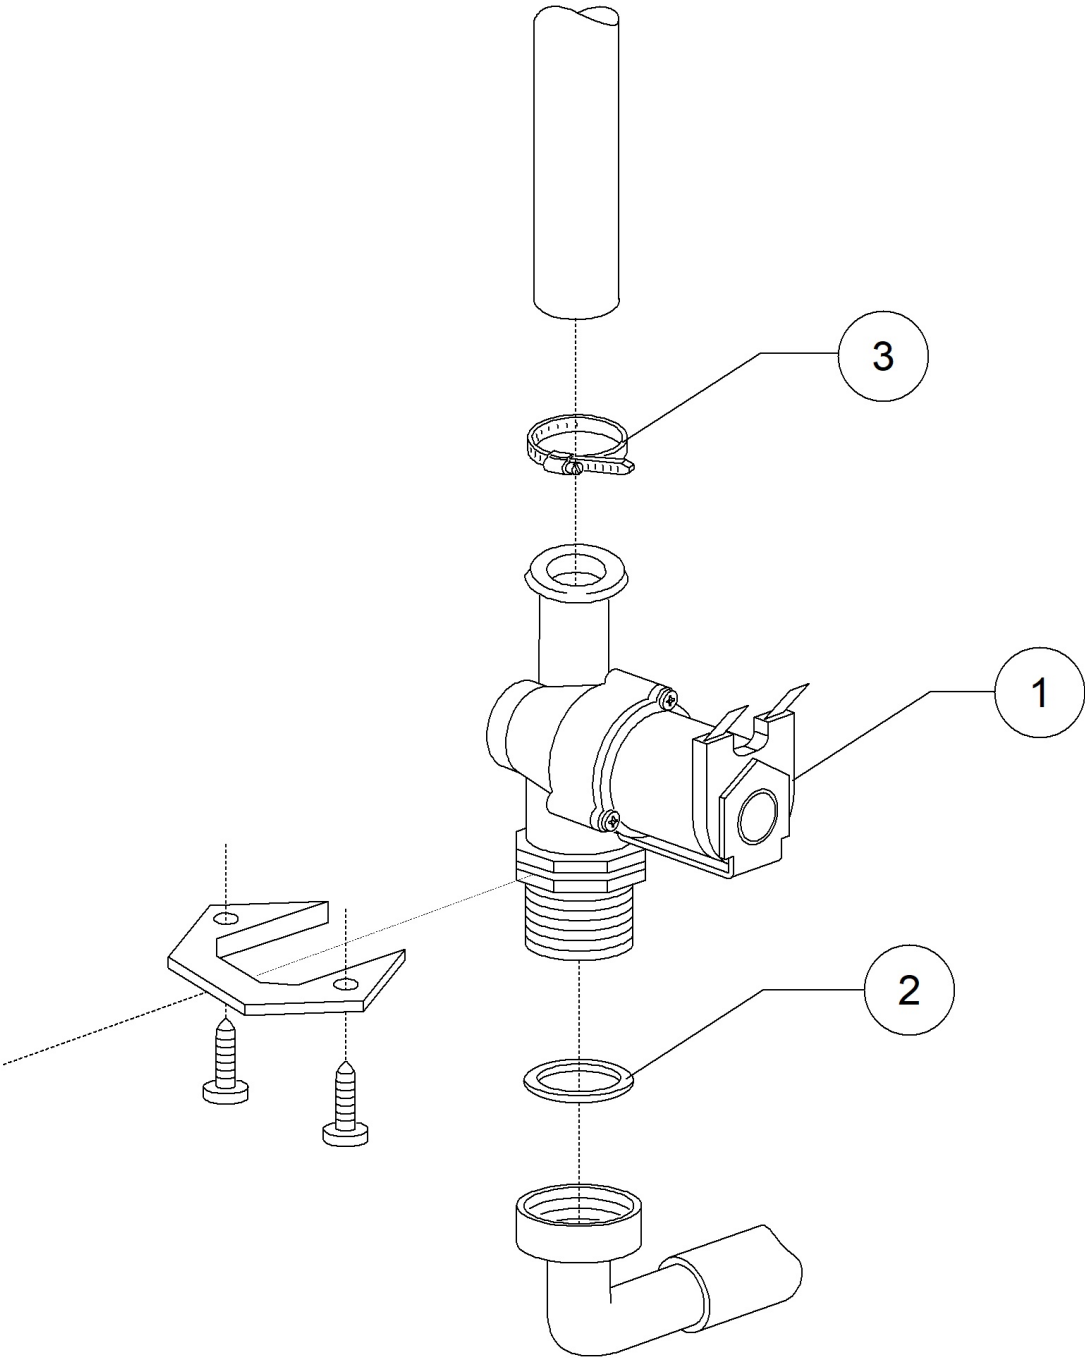

LP3 STR PLUS PS DDE 400V3N 50HZ - DWL1013975 - Solenoid valve group - DW119E

Pos.	Code	Descrizione	Description
1	DW10703	ELETTROV. SING. H20 230V DIS.LS036	SINGLE SOLENOID VALVE H20 230V
2	DW13307	GUARNIZ. 3/4 CARICO H20 DIS.LS061	GUARNIZ. 3/4 CARICO H20 DIS.LS061
3	DW11807	FASCETTE AISI 430 12/22	CLAMP 12/22 AISI 430