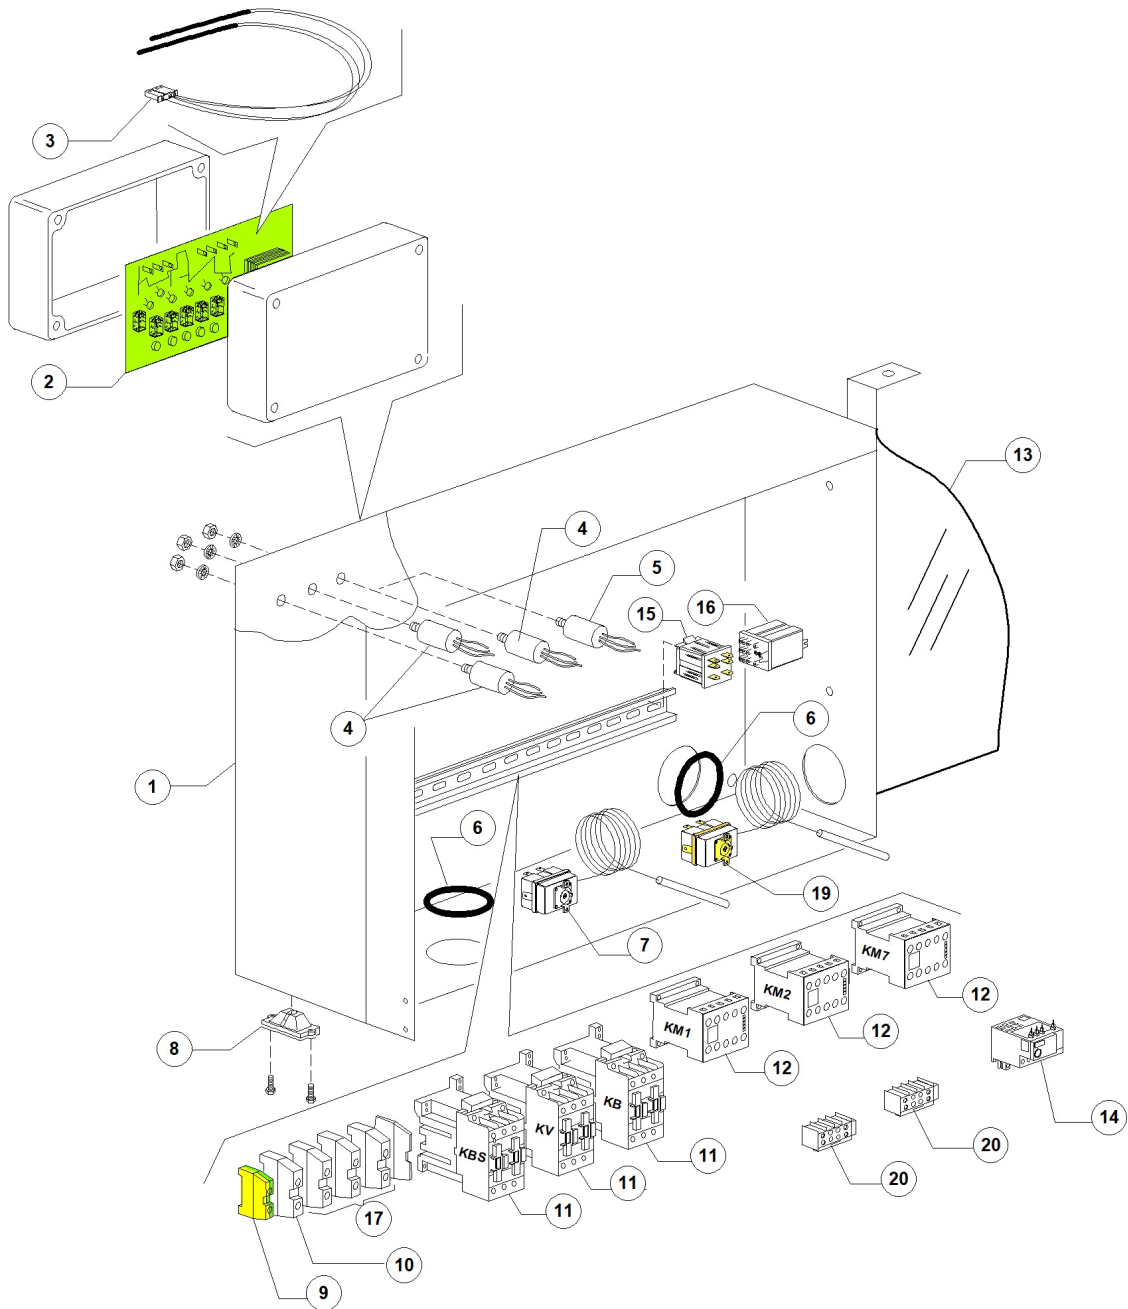

LP3 STR PLUS PS DDE 400V3N 50HZ - DWL1013975 - Electric control components - DW119E

LP3 STR PLUS PS DDE 400V3N 50HZ - DWL1013975 - Electric control components - DW119E

Pos.	Code	Descrizione	Description
1	DW91001	PORTACOMPONENTI P2S-P3S-P4S8-GR/06-GR/09	ELECTRIC COMPONENTS PANEL POT/GRANULES
2	DW91120	SCHEDA MADRE P2S-P3S-P4S8 PLUS 2009 (BL)	
3	DW50562	SONDA TERMOSTATO SCHEDA DIHRECO2	THERMOSTAT PROBE DIHRECO2
4	DW15149	FILTRO ANTIDIS.F3 (CX0.47MF)	LOW NOISE FILTER F3 (CX0.47MF)
6	DW13324	PASSACAVO GOMMA D.46X50	RUBBER FAIRLEAD D.46X50
7	DW2000430	TERMOSTATO DI SICUR. 110 1500PVC	SAFETY THERMOSTAT 110 1500PVC
8	DW15065/A	FISSACAVO PER VITI AUTOF (NR.2x11007)	CABLE-FASTENER WITH SCREW
9	DW3006173	MORSETTO 16mmqSL-16 GIALLO-VERDE	TERMINAL 16mmq YELLOW/GREEN
10	DW3006155	MORSETTO NEUTRO 16mmq BLU	TERMINAL 16mmq BLEU
11	DW10300050	TELERUTT. 25A/12A 4NA 230V 50-60HZ	CONTACTOR 25A/12A 4NA 230V 50-60HZ
12	DW15316	#TELER.230V 50/60Hz 4C AC3(DARE DW15086)	CONTACTOR 230V 50/60Hz 4C AC3(9A)
13	DW11600039	PROTEZ. COMPON. ELET. G12 415X285X1	ELECTRICAL COMPONENTS PROTECTION
14	DW96712	RELE TERMICO 0,31-0,41A ABB	
15	DW16047	RELE TRIP.16A 230VAC 50/60Hz	TRIPOLAR RELAY 16A 230VAC 50/60Hz
16	DW560301	RELE'FINDER 230V 50/60Hz GUIDA DIN	RELAY 230V 50/60Hz DIN RAIL
17	DW3006082	MORSETTO 16mmqSL-16	TERMINAL 16mmq
20	DW3006068	CONTATTI AUSI.X MC9.10 24V 1NA1NO	MC9 AUXILIARY CONTACT 1NO-1NC