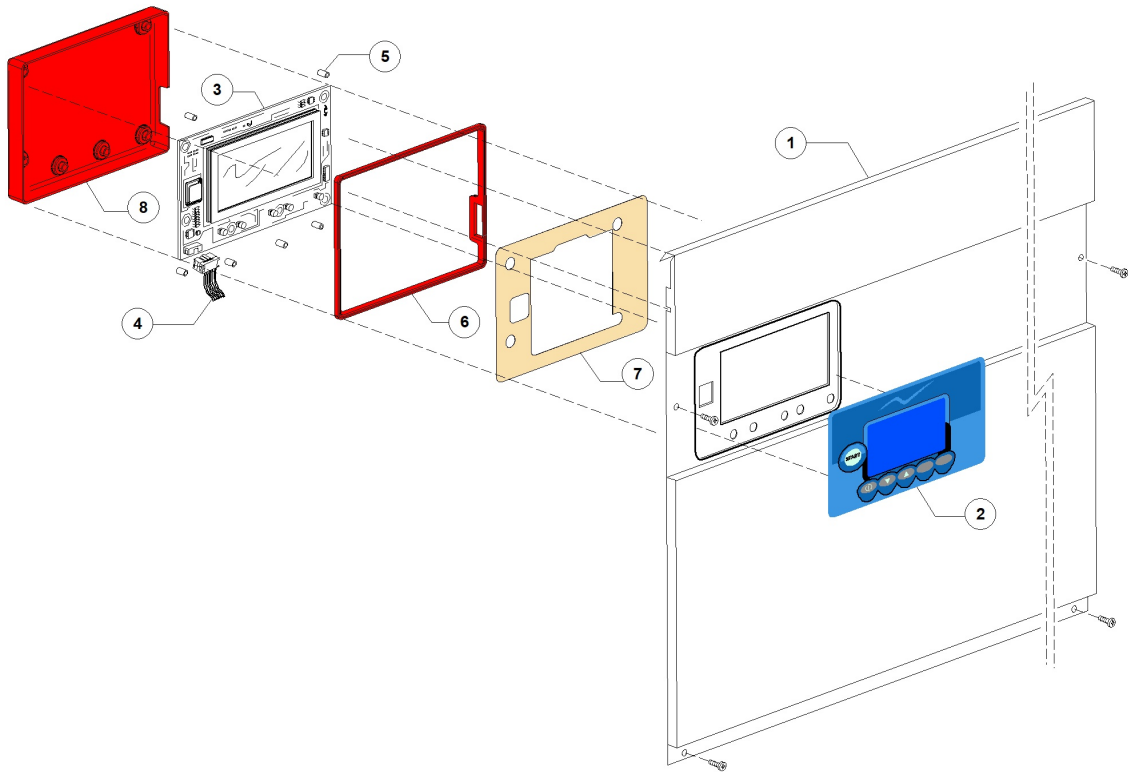

LP3 STR PLUS PS DDE 400V3N 50HZ - DWL1013975 - Control panel and switches - DW119E

LP3 STR PLUS PS DDE 400V3N 50HZ - DWL1013975 - Control panel and switches - DW119E

Pos.	Code	Descrizione	Description
2	DW96704	MOSTR.TAST.MEMBR.DIHR DISPLAY 240X160	SELF-ADHESIVE SILK-SCREEN PRINTED PLATE
3	DW50650	TASTIERA CON DISPLAY 240X160 VERS.09	KEY BOARD WITH DISPLAY 240X160 VERS.09
4	DW50651	"PIATTINA MULTIFILO "F16p" L1000"	RIBBON CABLE F16p L1000
5	DW50561	DIST. SCHEDE ELETTR. 2009 D.8X10	MAINBOARD SPACER D.8X10
6	DW50650/B	GUARNIZIONE PER SCATOLA 50650/A	PROTECTION BOX GASKET DW50650/A
7	DW96716	PROTEZ. ISOLANTE ADES. DISPLAY 240X160	PUSH BUTTON PANEL INSULATING PROTECTION
8	DW50650/A	SCATOLA PROT. SCHEDA 50650 (168X122X19)	ELECTRONIC BOARD PROTECTION BOX 50650