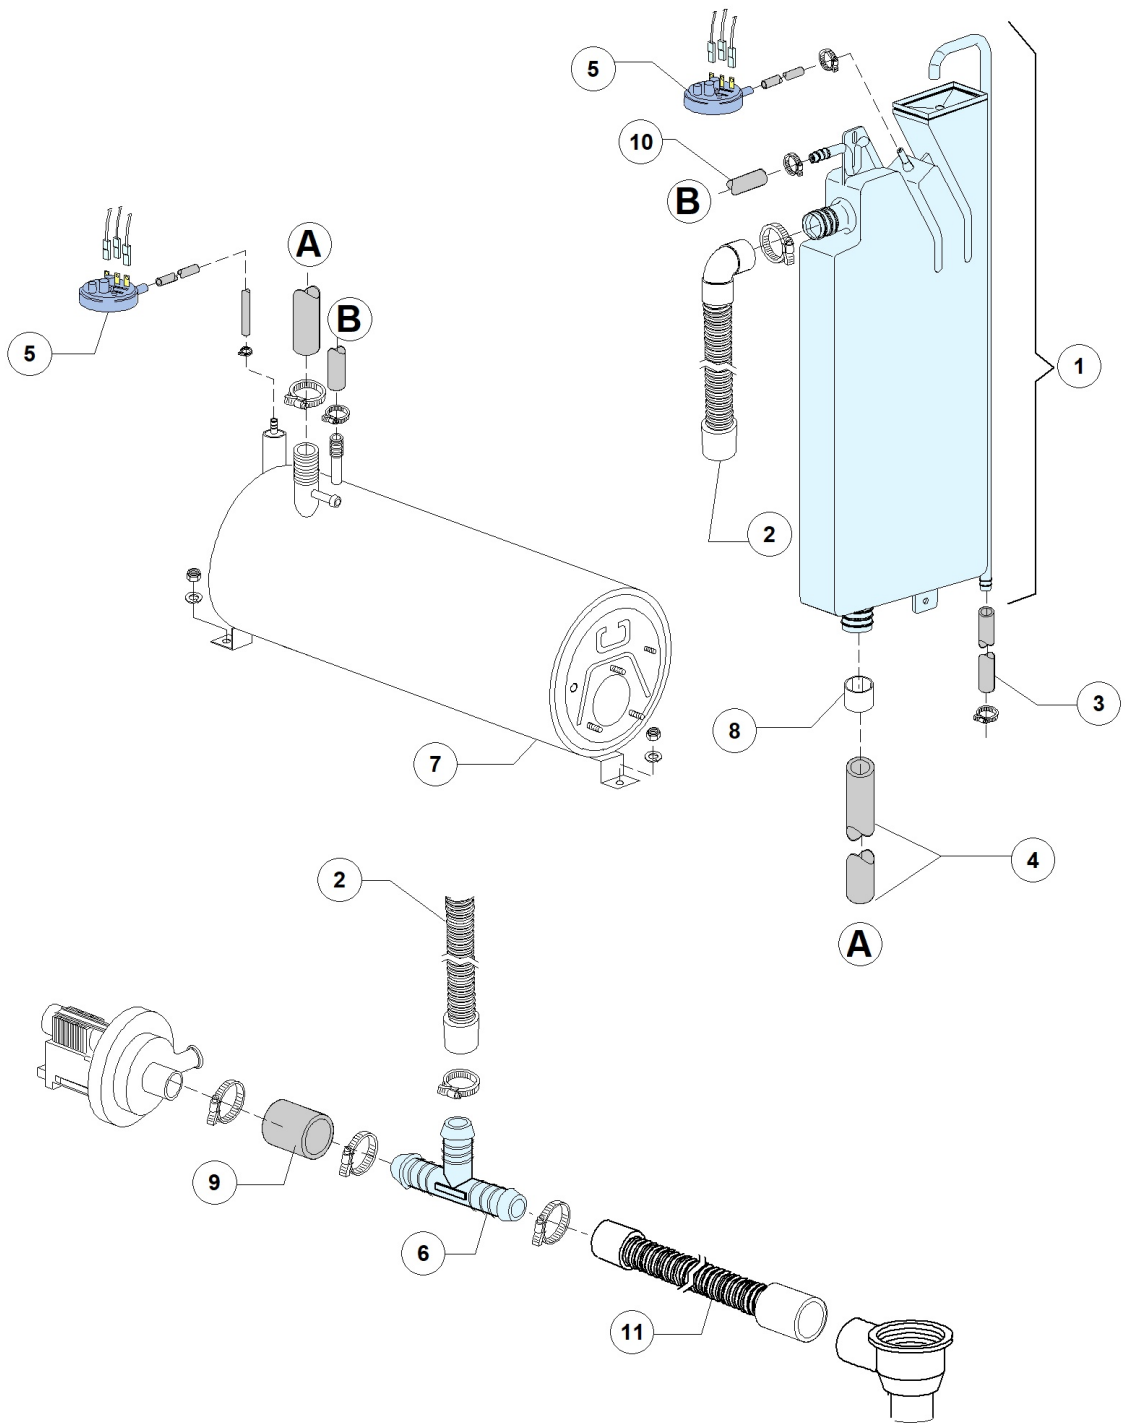

LP1S5 PLUS DDE BT PAP 380-400/3N/50 - DWN1024109 - Break Tank - DW123E

LP1S5 PLUS DDE BT PAP 380-400/3N/50 - DWN1024109 - Break Tank - DW123E

Pos.	Code	Descrizione	Description
1	DW15720	ASSIEME BREAK TANK 3.5	BREAK TANK ASSEMBLY 3.5LT
2	DW15721	CANNA B.T. D28-90$\varnothing$/D24 DIRITTO L1070	BREAK TANK LONG PIPE D.28/24 L1070
3	DW2907351	TUBO GOMMA EPDM 11,5X19	11,5X19 EPDM RUBBER HOSE
4	DW11600105	MAN.BT-BOILER ATM.RADIO 36X28X500	PIPE COUPLING BT/ATMOSP.BOILER 36X28X500
5	DW10706/A	"PRESSOSTATO "EL." 46-26"	PRESSURE SWITCH 46-26
6	DW540098	DERIV. 3VIE T D25 PLASTICA	PLASTIC Y-PIECE D.25
7	DW11600104	BOILER ATMOSFERICO D190x490 BA(AISI 304)	ATMOSPHERIC BOILER D190x490 BA(AISI 304)
8	DW12533	RINFORZO COLLARE USCITA BREAK TANK	BREAK TANK OUTLET COLLAR REINFORCEMENT
9	DW18044	TUBO DIAM.28 EPDM LAV.SUP. STAR	D.28 EPDM PIPE
10	DW2907351	TUBO GOMMA EPDM 11,5X19	11,5X19 EPDM RUBBER HOSE