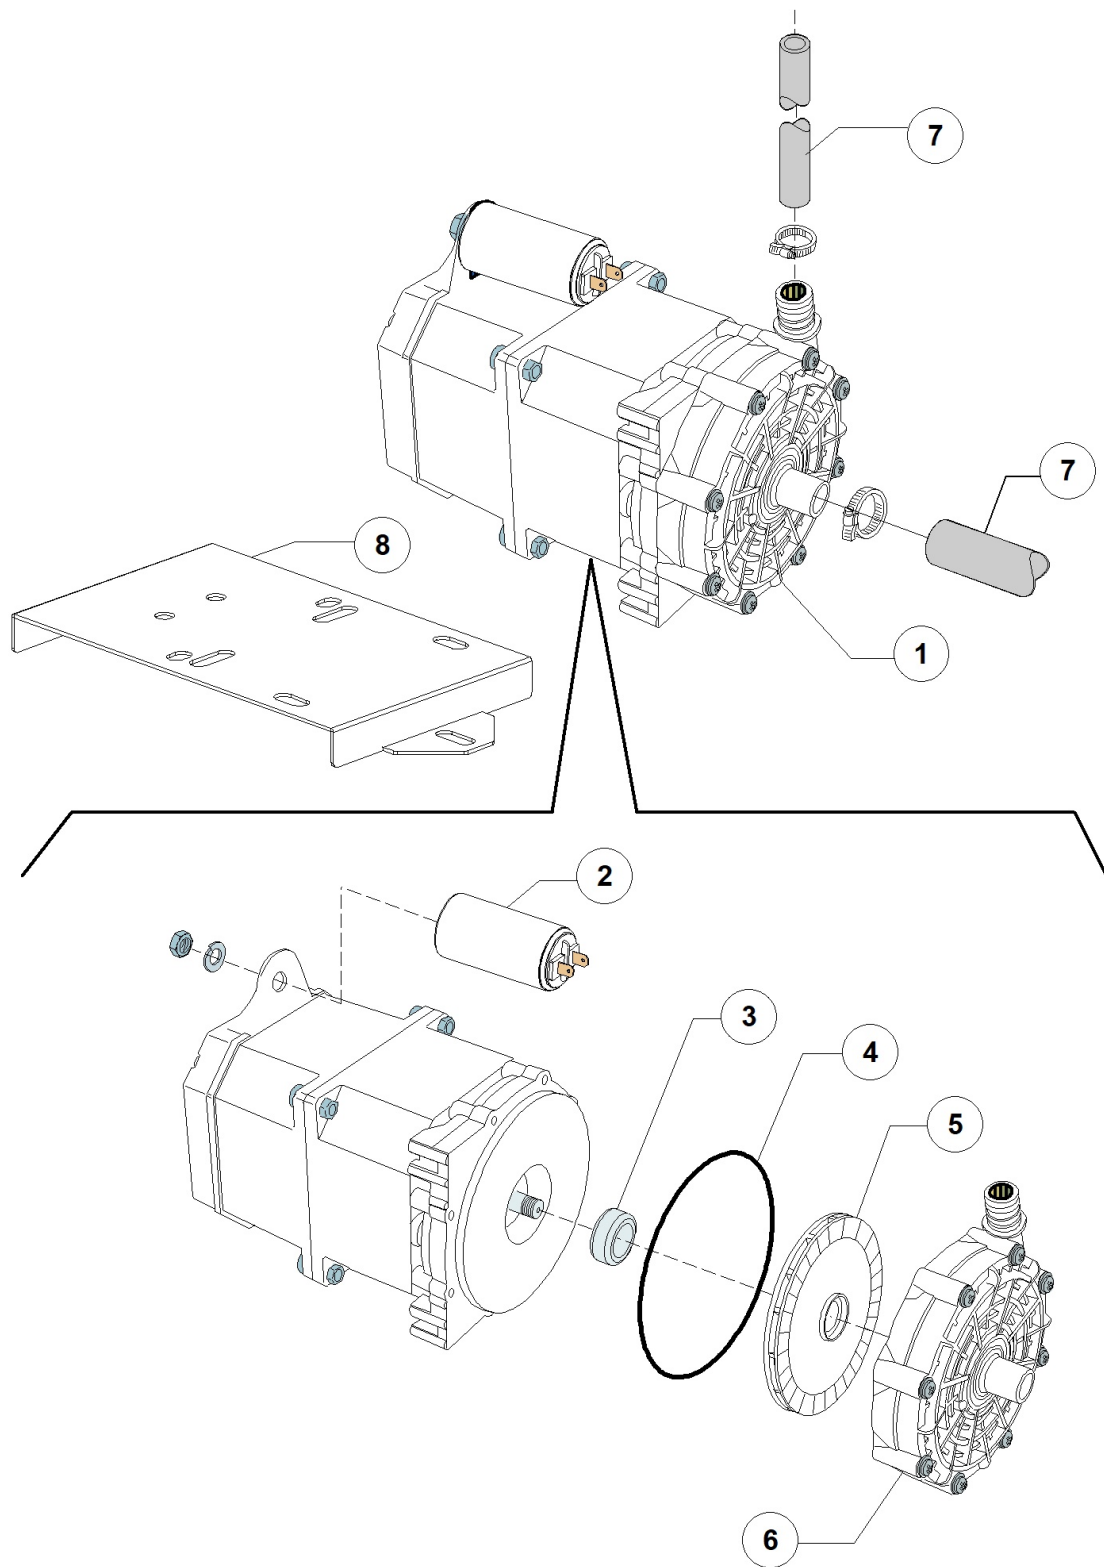

LP1S5 PLUS DDE BT PAP 380-400/3N/50 - DWN1024109 - Rinsing pump / Booster pump - DW123E

LP1S5 PLUS DDE BT PAP 380-400/3N/50 - DWN1024109 - Rinsing pump / Booster pump - DW123E

Pos.	Code	Descrizione	Description
1	DW15100/DO	POMPA RISCIAQUO 220-240/50 (PLUS)	RINSE PUMP 220-240V/50HZ (PLUS)
2	DW16043	#CONDENSATORE POMPA uf8	uf8 CONDENSER
3	DW15100/S	TENUTE ROTANTI EPDM(15100/DO)	EPDM ROTARY SEAL (15100/DO)
4	DW15100/T	OR EPDM(15100/DO)	O-RING EPDM (15100/DO)
5	DW15100/U	#GIRANTE 90X2.5 (15100/DO)	PUMP ROTOR 90X2.5 (DW15100/DO)
6	DW15100/V	#CHIOCCIOLA ANTE. (15100/DO)	SCROLL FOR PUMP 15100/DO
7	DW2907351	TUBO GOMMA EPDM 11,5X19	11,5X19 EPDM RUBBER HOSE
8	DW23235	STAFFA SUPP. POMPA A.P.	BOOSTER PUMP SUPPORT