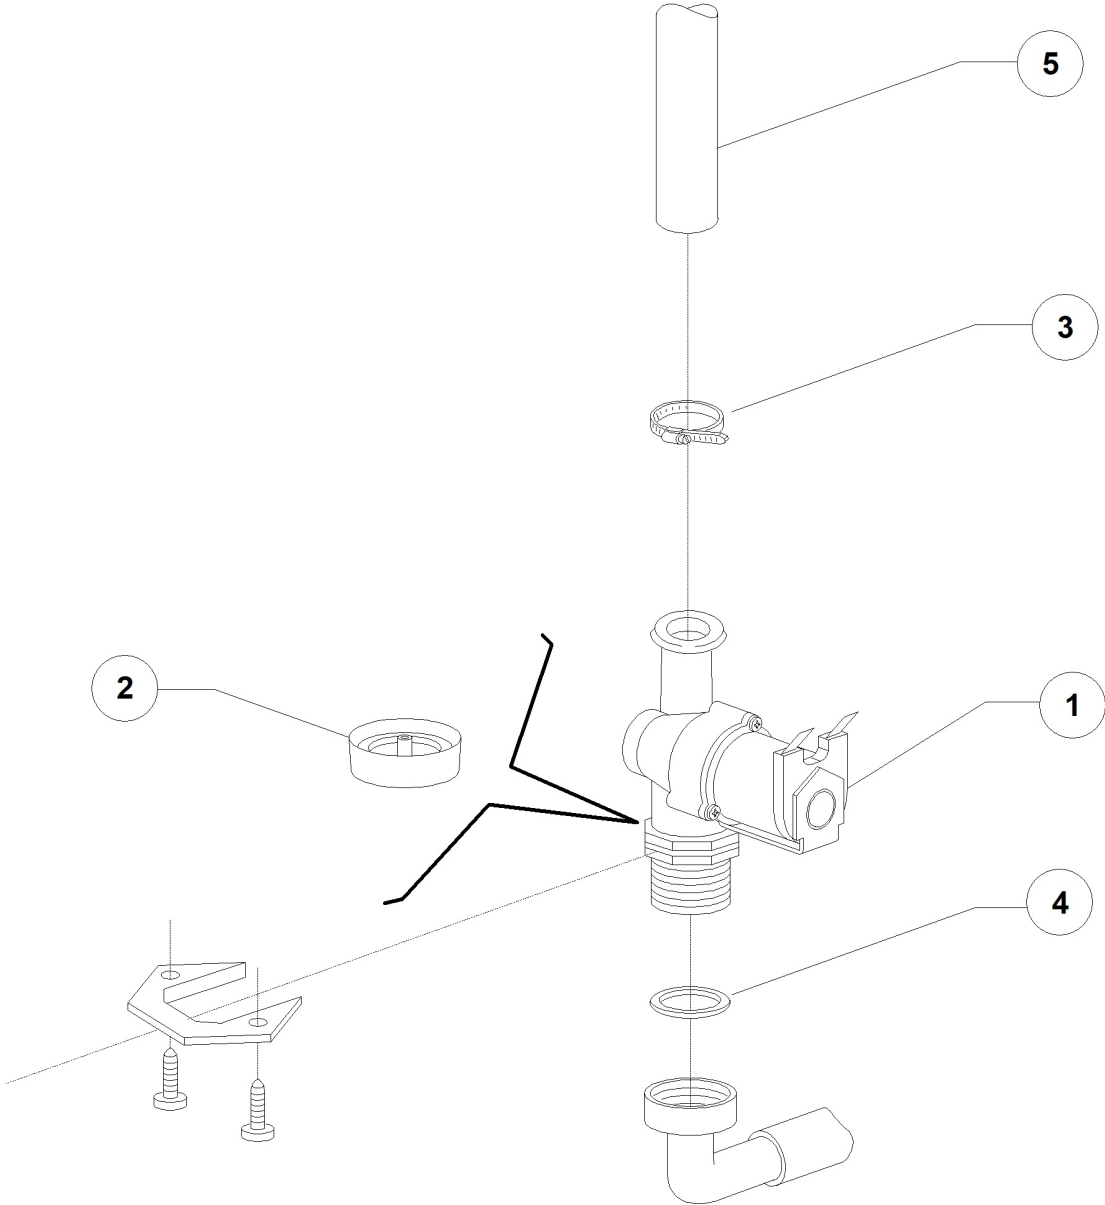

LP1S5 PLUS DDE BT PAP 380-400/3N/50 - DWN1024109 - Solenoid valve group - DW123E

Pos.	Code	Descrizione	Description
1	DW10703	ELETTROV. SING. H20 230V DIS.LS036	SINGLE SOLENOID VALVE H20 230V
3	DW11807	FASCETTE AISI 430 12/22	CLAMP 12/22 AISI 430
4	DW13307	GUARNIZ. 3/4 CARICO H20 DIS.LS061	GUARNIZ. 3/4 CARICO H20 DIS.LS061
5	DW14506	TUBO GOMMA DIAM 9,5X16 EPDM	9,5X16 EPDM RUBBER HOSE
5	DW2907351	TUBO GOMMA EPDM 11,5X19	11,5X19 EPDM RUBBER HOSE