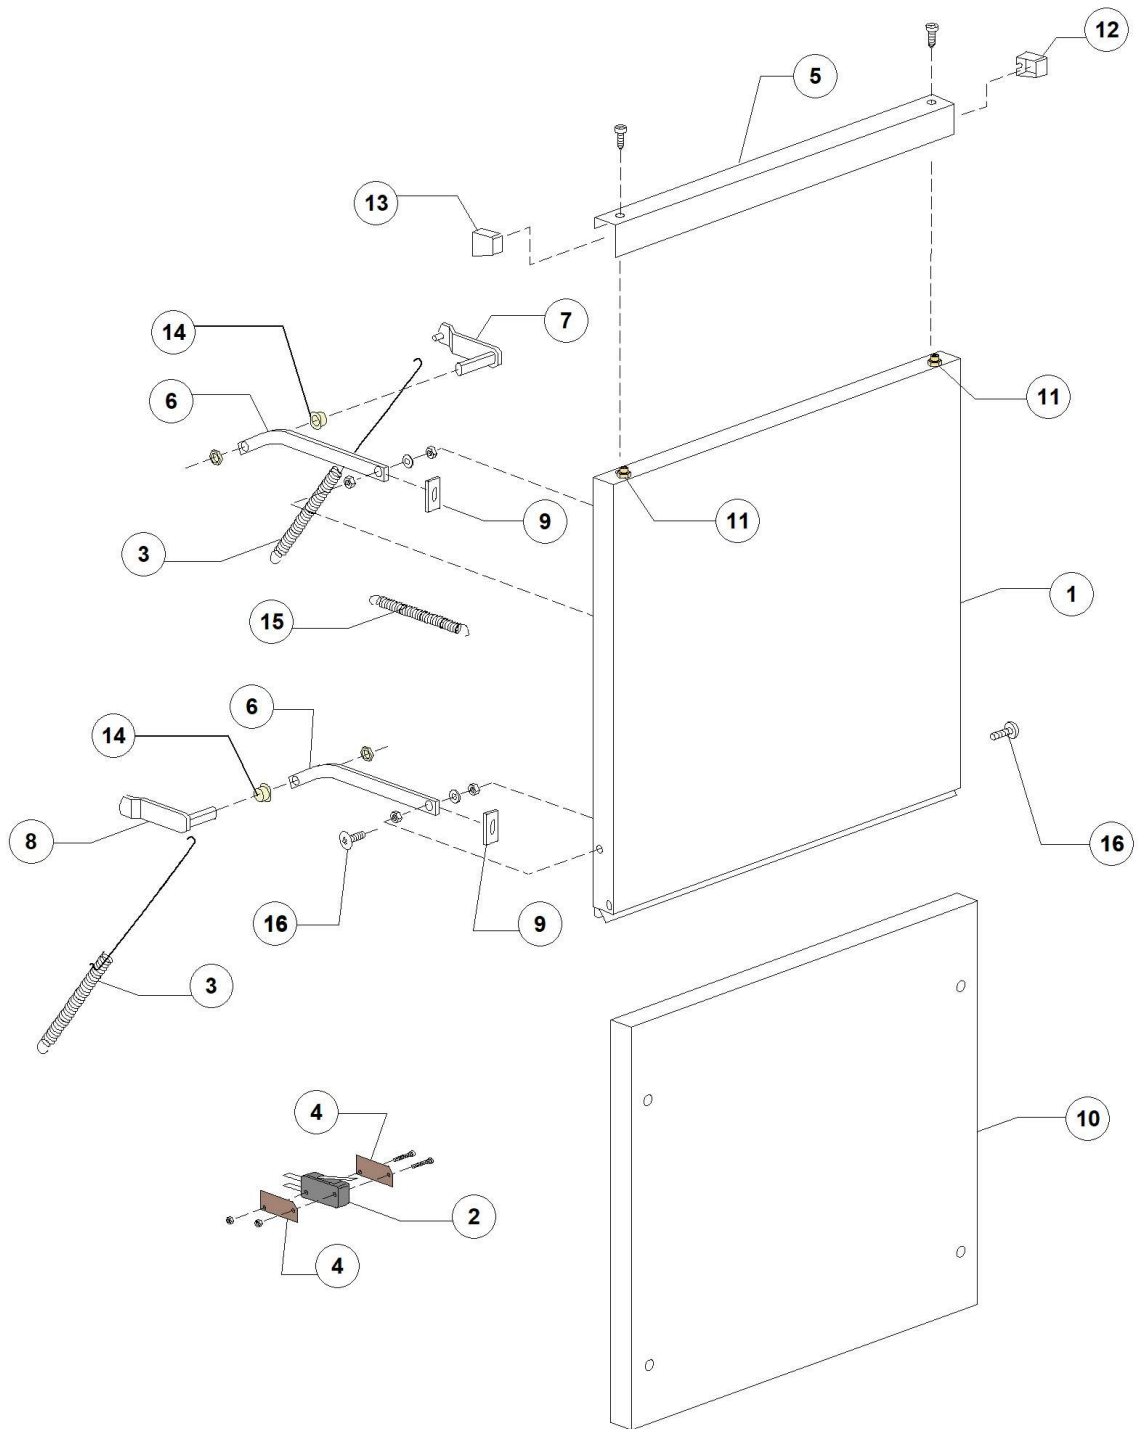

LP1S5 PLUS DDE BT PAP 380-400/3N/50 - DWN1024109 - Door - DW123E

LP1S5 PLUS DDE BT PAP 380-400/3N/50 - DWN1024109 - Door - DW123E

Pos.	Code	Descrizione	Description
1	DW550950	PORTA (SENZA MANIGLIA) 100	DOOR 1000E/2011
2	DW10704	MICRO 16A SICUREZZA PORTA	DOOR MICROSWITCH
3	DW550212	MOLLA SPORT.GS100 INF.LUNGA FIL 2.2	DOOR LONG SPRING
4	DW10770	ISOLANTE PER MICROSWITCH	DOOR MICROSWITCH INSULATION (MIN. 3PCS)
5	DW550939/D	MANIGLIA ELEC1000 DIHR/2014	
6	DW150221/A	ASTA PER PORTA CURVA GS100	DOOR ROD
7	DW550908	CERNIERA DX GS100	RIGHT DOOR HINGE GS100
8	DW550909	CERNIERA SX GS100	LEFT DOOR HINGE GS100
9	DW135222	BATTUTA CERNIERA PORTA K50	DOOR HINGE BLOCK
10	DW550955	SOTTOPORTA GS100/04	FRONT PANEL GS100/04
11	DW11226	"DADO HS A1 M4-10 INOX "INTENSE""	S/S NUT M4
14	DW550210	BOCCOLA FIX ASTA PORTA CURVA GS100	DOOR ROD FASTENING FERRULE
15	DW550206/A	MOLLA SPORTELLO GS100 SUP.CORTA FIL	DOOR SHORT SPRING
16	DW11168	VITE M6X12 TCB T.LARGA 13X3 INOX	M6X12 LARGE TCB S/S SCREW 13X3