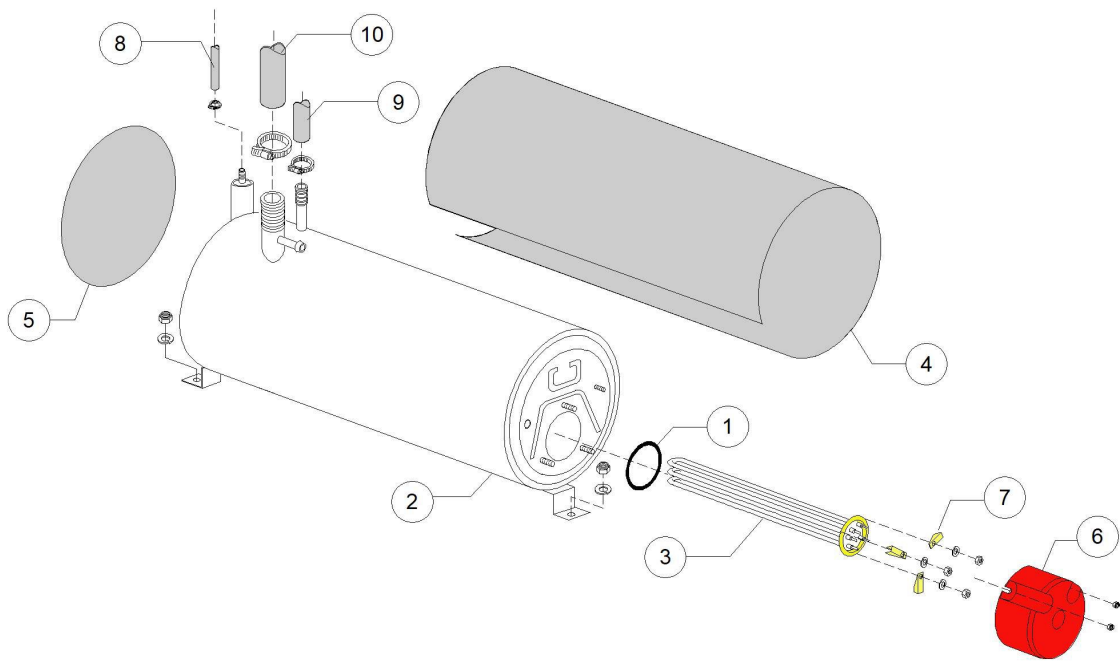

LP1S5 PLUS DDE BT PAP 380-400/3N/50 - DWN1024109 - Boiler group - DW123E

LP1S5 PLUS DDE BT PAP 380-400/3N/50 - DWN1024109 - Boiler group - DW123E

Pos.	Code	Descrizione	Description
1	DW13015	GUARNIZIONE 6225 OR 160 NBR	6225 O-RING 160 NBR
2	DW11600104	BOILER ATMOSFERICO D190x490 BA(AISI 304)	ATMOSPHERIC BOILER D190x490 BA(AISI 304)
3	DW30001011	RESIST.9000/9800W 230/240V 3	9000/9800W 230/240V 3 HEATING ELEM.
4	DW11600110	COIBENTE PER BOILER ATM D190	BOILER INSULATING ATM D190
5	DW91115	DISCO IN ESPANSOLENE AUTOESTING.D.190X3	INSULATING DISK D.190
6	DW75311	CUFFIOTTO PER RESISTENZA 26/03/97	HEATING ELEMENT COVER
7	DW16045	STAFFE FISSAGGIO RESIST.FORO 6.3	HEATING ELEMENT MOUNTING BRACKET D.6,3
8	DW14508	TUBO EPDM 4.5X9 PER PRESSOSTATO	EPDM HOSE 4.5X9 FOR PRESSURE SWITCH
9	DW2907351	TUBO GOMMA EPDM 11,5X19	11,5X19 EPDM RUBBER HOSE
10	DW11600105	MAN.BT-BOILER ATM.RADIO 36X28X500	PIPE COUPLING BT/ATMOSP.BOILER 36X28X500