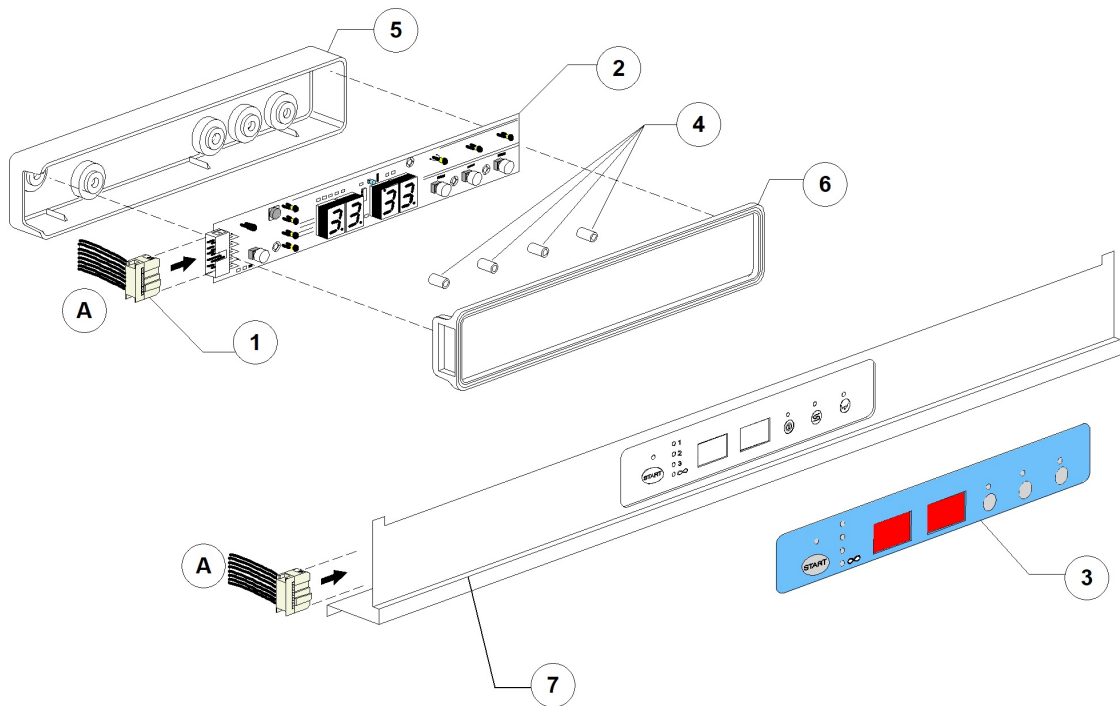

LP1S5 PLUS DDE BT PAP 380-400/3N/50 - DWN1024109 - Control panel and switches - DW123E

LP1S5 PLUS DDE BT PAP 380-400/3N/50 - DWN1024109 - Control panel and switches - DW123E

Pos.	Code	Descrizione	Description
1	DW50652	"PIATTINA MULTIFILO "F16p" L3000"	RIBBON CABLE F16p L3000
2	DW50602	"PULSANTIERA A MEMBRANA "ELITE 2010""	PUSH BUTTON PANEL ELITE 2010
3	DW560989	MOSTRINA ELC DIHR/2014 (COPER.INTEGR)	CONTROL OVERLAY DIHR
4	DW50561	DIST. SCHEDE ELETTR. 2009 D.8X10	MAINBOARD SPACER D.8X10
5	DW50602/A	SCATOLA PROT. SCHEDA 50602 (185X40X19)	ELECTRONIC BOARD PROTECTION BOX 50602
6	DW50602/B	GUARNIZIONE PER SCATOLA 50602/A	PROTECTION BOX GASKET DW50602/A
7	DW550961	PANN.COMANDI ELECTRON1000 - DIHR/2014