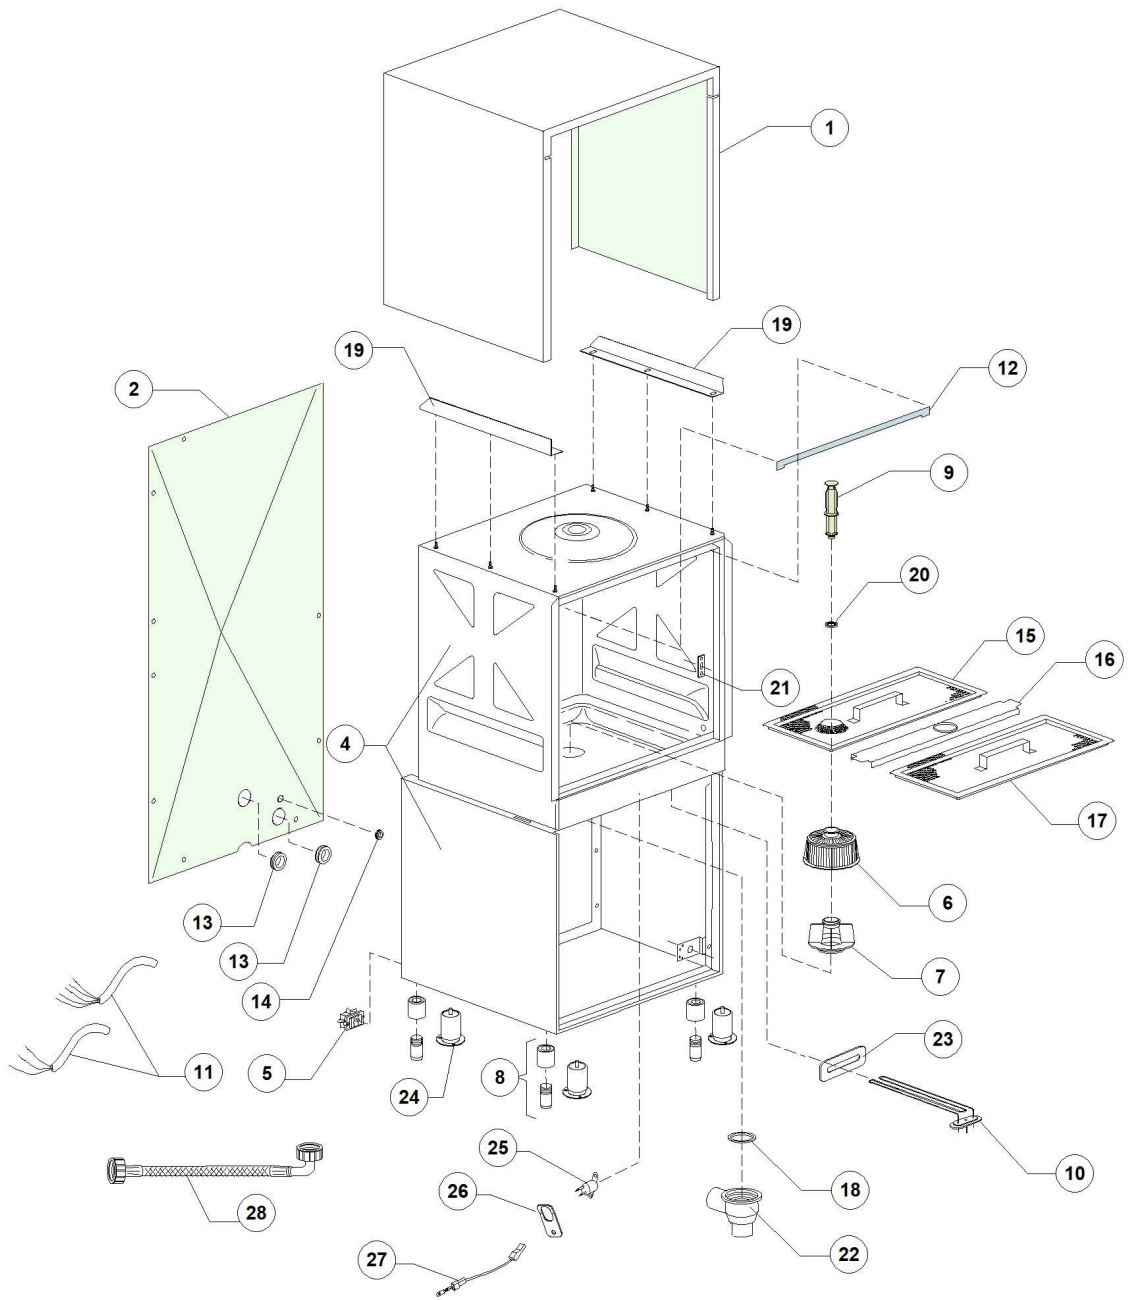

**LP1S5 PLUS DDE BT PAP 380-400/3N/50**

**S/N:DWN1024109**

LP1S5 PLUS DDE BT PAP 380-400/3N/50 - DWN1024109 - General body parts - DW123E

**LP1S5 PLUS DDE BT PAP 380-400/3N/50 - DWN1024109 - General body parts - DW123E**