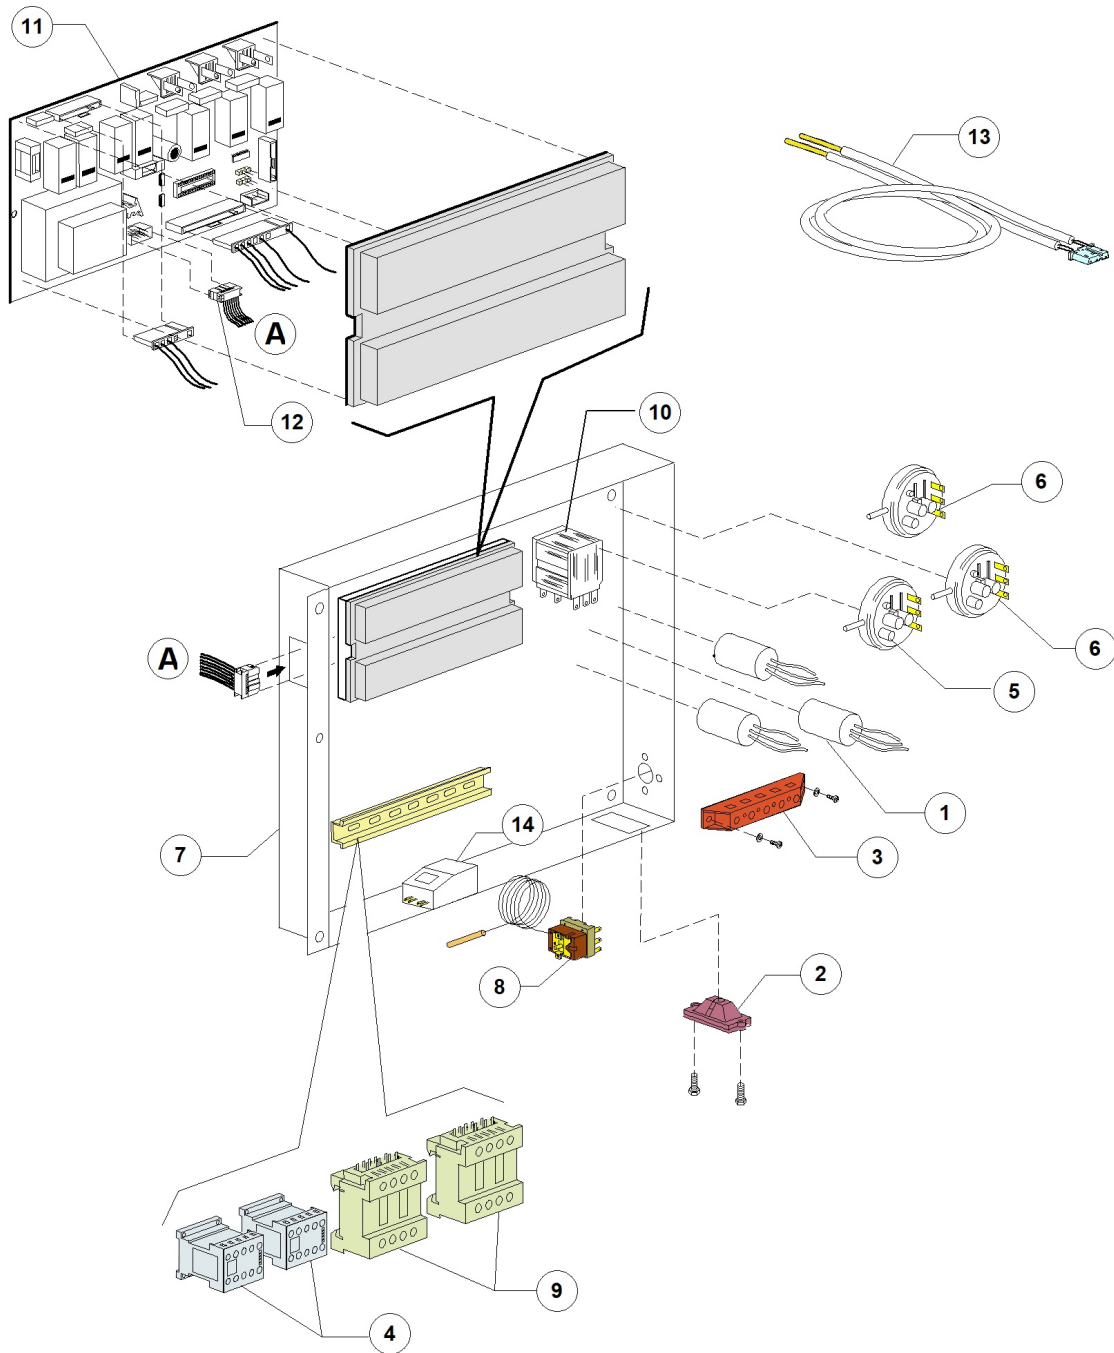

LP1S5 PLUS DDE BT PAP 380-400/3N/50 - DWN1024109 - Control panel and switches - DW123E

---

---

**LP1S5 PLUS DDE BT PAP 380-400/3N/50 - DWN1024109 - Control panel and switches - DW123E**

Pos.	Code	Descrizione	Description
1	DW50652	"PIATTINA MULTIFILO "F16p" L3000"	RIBBON CABLE F16p L3000
2	DW50602	"PULSANTIERA A MEMBRANA "ELITE 2010""	PUSH BUTTON PANEL ELITE 2010
3	DW560989	MOSTRINA ELC DIHR/2014 (COPER.INTEGR)	CONTROL OVERLAY DIHR
4	DW50561	DIST. SCHEDE ELETTR. 2009 D.8X10	MAINBOARD SPACER D.8X10
5	DW50602/A	SCATOLA PROT. SCHEDA 50602 (185X40X19)	ELECTRONIC BOARD PROTECTION BOX 50602
6	DW50602/B	GUARNIZIONE PER SCATOLA 50602/A	PROTECTION BOX GASKET DW50602/A
7	DW550961	PANN.COMANDI ELECTRON1000 - DIHR/2014	

**LP1S5 PLUS DDE BT PAP 380-400/3N/50 - DWN1024109 - Electric control components - DW123E**

Pos.	Code	Descrizione	Description
1	DW15149	FILTRO ANTIDIS.F3 (CX0.47MF)	LOW NOISE FILTER F3 (CX0.47MF)
2	DW15065/A	FISSACAVO PER VITI AUTOF (NR.2x11007)	CABLE-FASTENER WITH SCREW
3	DW500551	MORSETTIERA 6 POLI KL116/6	TERMINAL BOARD 6 POLES FV122 RED
4	DW15086	TELERUTTORE 230V 50/60Hz 4C AC3(6A)	CONTACTOR 230V 50/60Hz 4C AC3(6A)
5	DW10300026	PRESSOSTATO 76-38	PRESSURE SWITCH 76-38
6	DW10706/A	"PRESSOSTATO "EL." 46-26"	PRESSURE SWITCH 46-26
7	DW550907	PORTACOMPONENTI GS100	ELECTRIC COMPONENTS PANEL 1000E
8	DW2000430	TERMOSTATO DI SICUR. 110 1500PVC	SAFETY THERMOSTAT 110 1500PVC
9	DW10300050	TELERUTT. 25A/12A 4NA 230V 50-60HZ	CONTACTOR 25A/12A 4NA 230V 50-60HZ
10	DW16047	RELE TRIP.16A 230VAC 50/60Hz	TRIPOLAR RELAY 16A 230VAC 50/60Hz
11	DW50604/H	"SCHEDA MADRE "ELITE 2010 PLUS" (BL)"	ELITE MAINBOARD 2010 PLUS (BL)
12	DW50652	"PIATTINA MULTIFILO "F16p" L3000"	RIBBON CABLE F16p L3000
13	DW50562	SONDA TERMOSTATO SCHEDA DIHRECO2	THERMOSTAT PROBE DIHRECO2