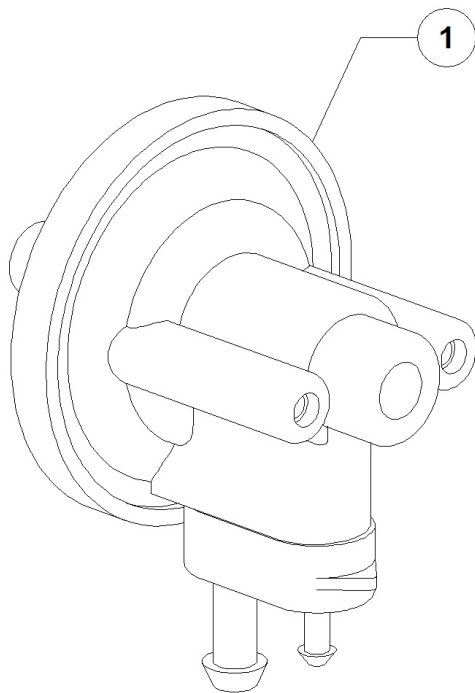

LP1S5 PLUS DDE BT PAP 380-400/3N/50 - DWN1024109 - Rinsing pump / Booster pump - DW123E

---

---

**LP1S5 PLUS DDE BT PAP 380-400/3N/50 - DWN1024109 - Rinsing pump / Booster pump - DW123E**

Pos.	Code	Descrizione	Description
1	DW15100/DO	POMPA RISCIAQUO 220-240/50 (PLUS)	RINSE PUMP 220-240V/50HZ (PLUS)
2	DW16043	#CONDENSATORE POMPA uf8	uf8 CONDENSER
3	DW15100/S	TENUTE ROTANTI EPDM(15100/DO)	EPDM ROTARY SEAL (15100/DO)
4	DW15100/T	OR EPDM(15100/DO)	O-RING EPDM (15100/DO)
5	DW15100/U	#GIRANTE 90X2.5 (15100/DO)	PUMP ROTOR 90X2.5 (DW15100/DO)
6	DW15100/V	#CHIOCCIOLA ANTE. (15100/DO)	SCROLL FOR PUMP 15100/DO
7	DW2907351	TUBO GOMMA EPDM 11,5X19	11,5X19 EPDM RUBBER HOSE
8	DW23235	STAFFA SUPP. POMPA A.P.	BOOSTER PUMP SUPPORT