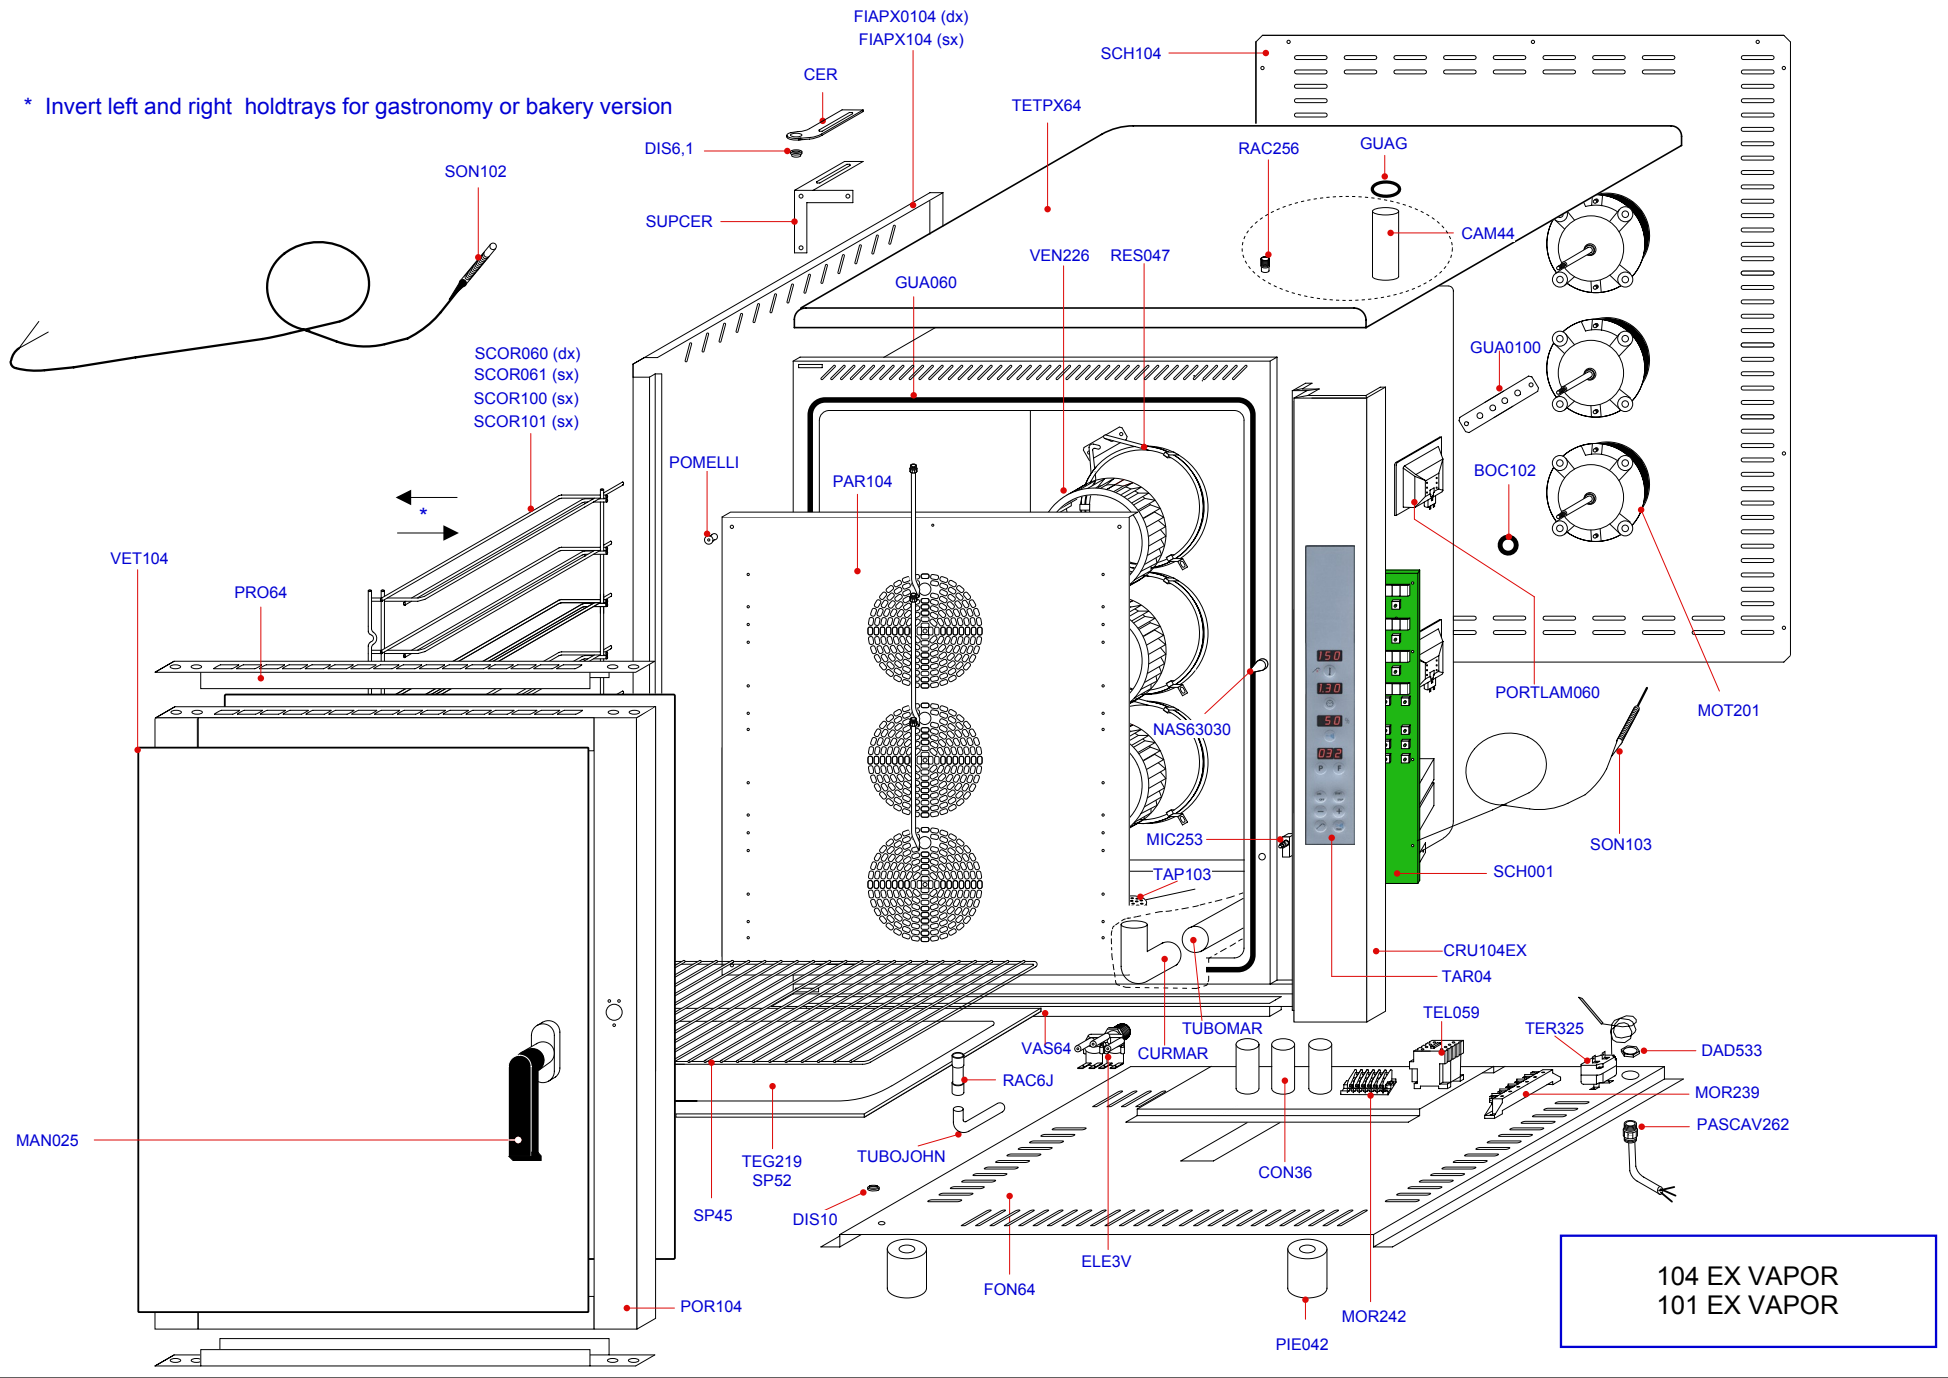

SPARE PARTS PRICE LIST 2006

104 EX VAPOR
101 EX VAPOR

The "Seal of Control" applied on Garbin Ovens
is the proof of the test effected and guarantees the quality of our products

* Invert left and right holdtrays for gastronomy or bakery version