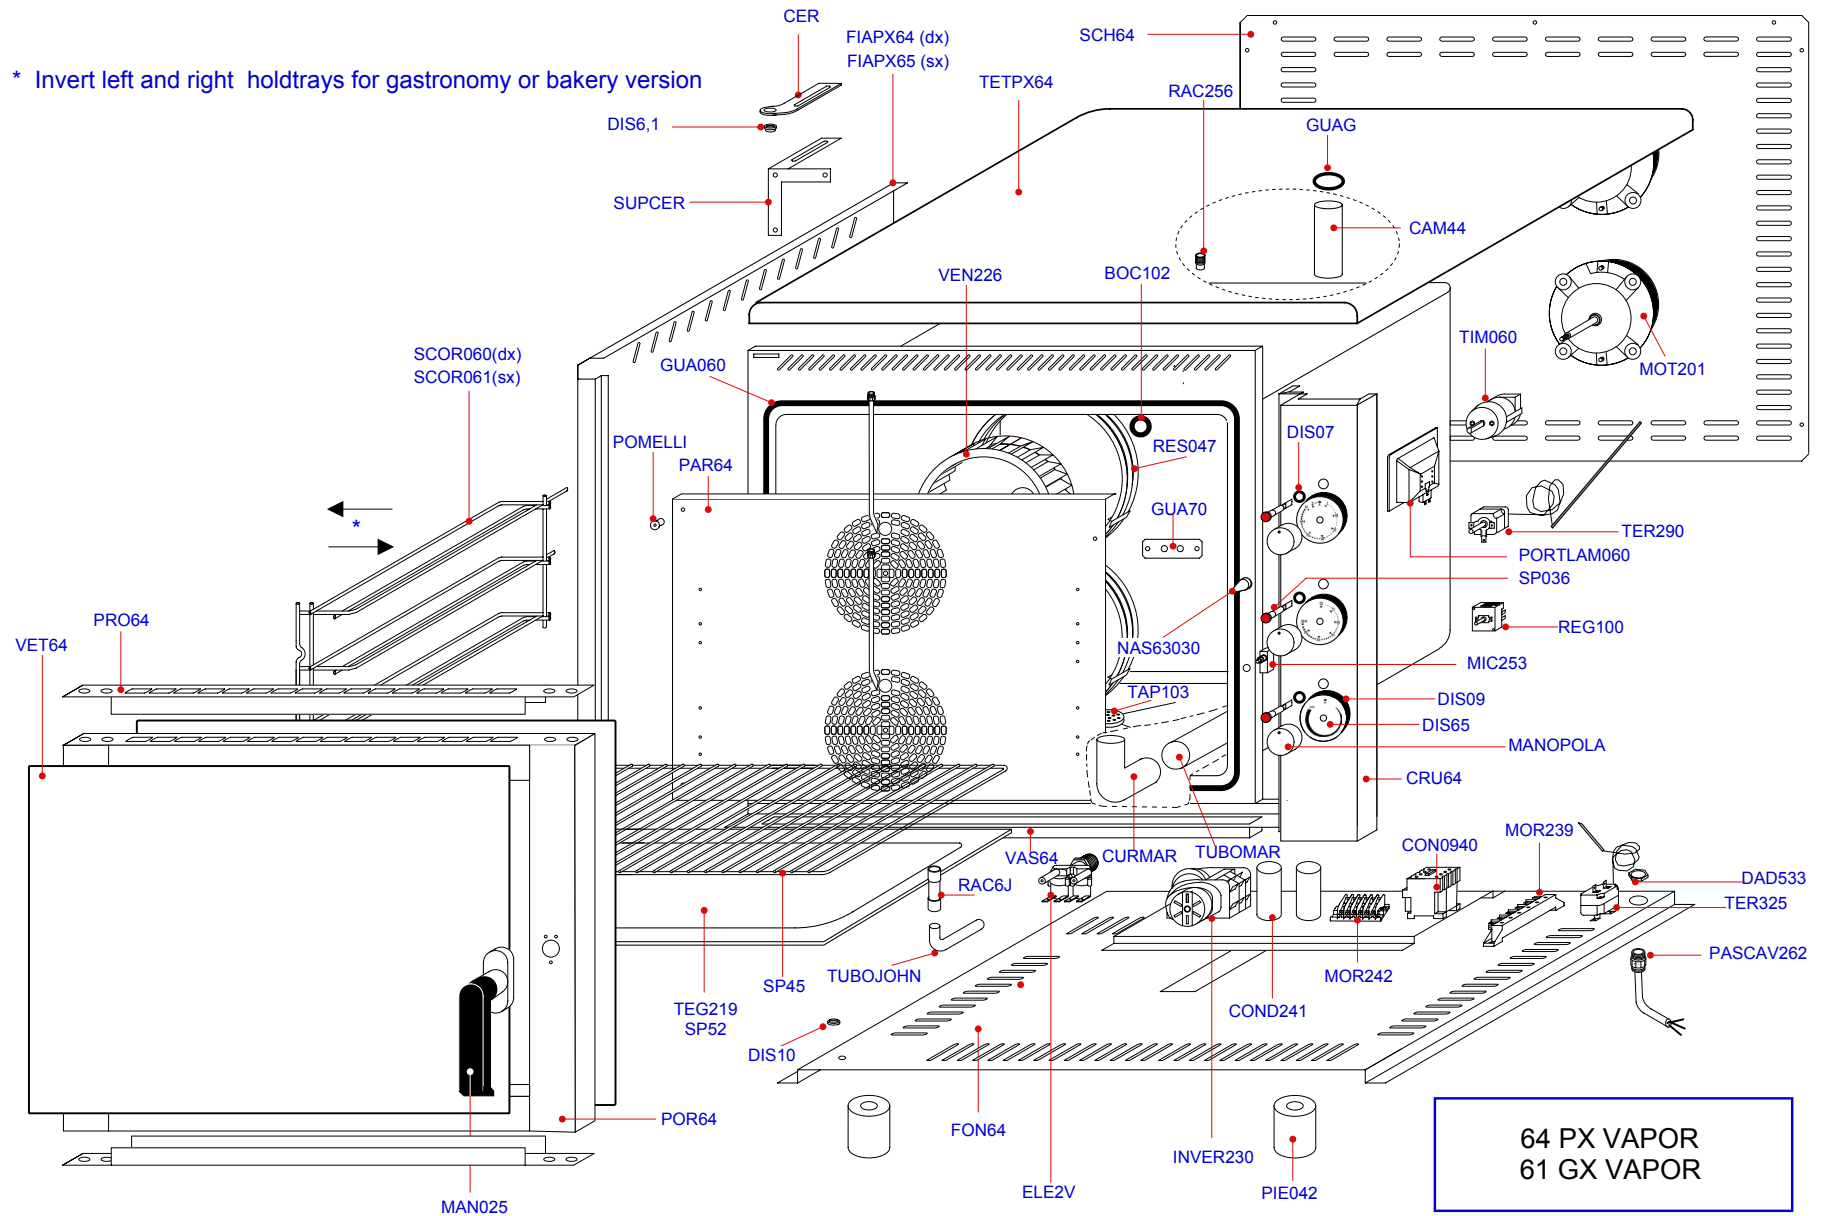

SPARE PARTS PRICE LIST 2006

64 PX VAPOR
61 GX VAPOR

The "Seal of Control" applied on Garbin Ovens
is the proof of the test effected and guarantees the quality of our products

* Invert left and right holdtrays for gastronomy or bakery version