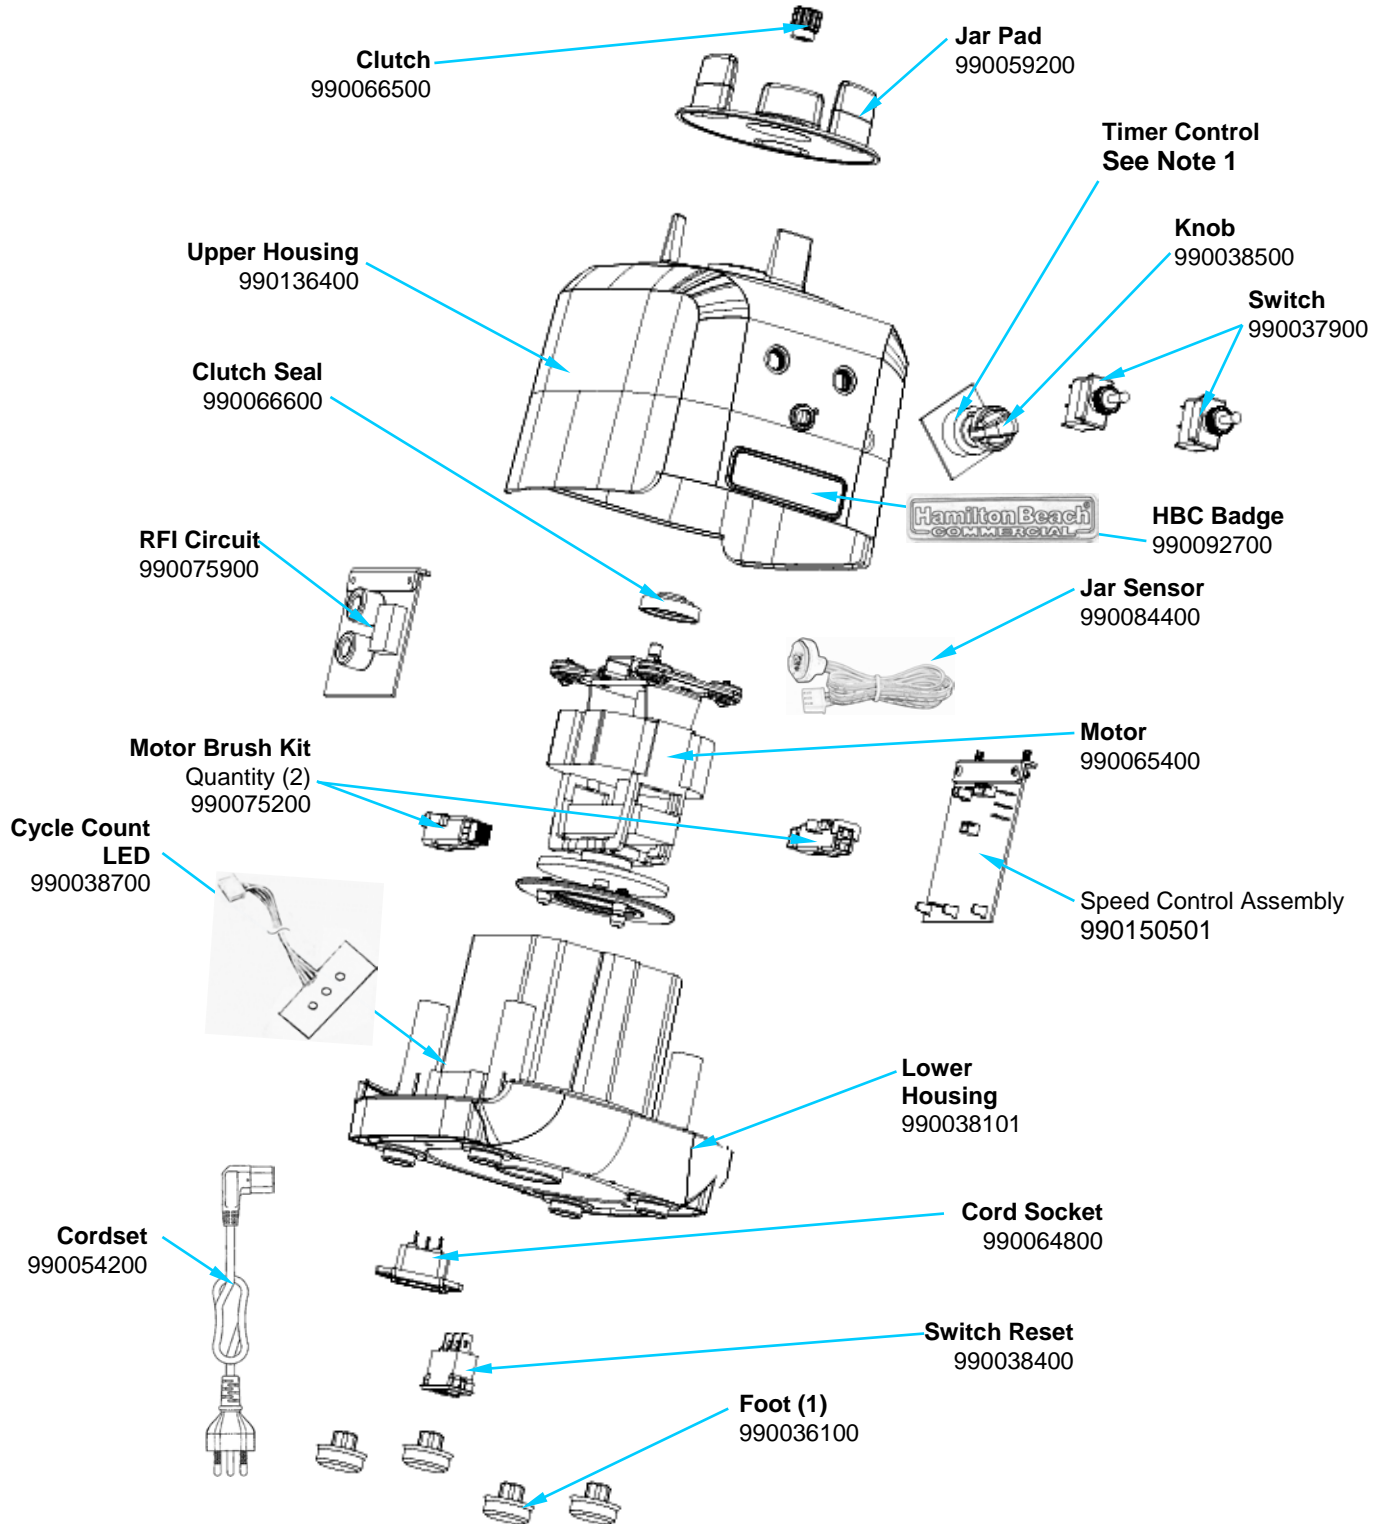

## Replacement Parts & Accessories Diagram

 <p>Hamilton Beach 4421 Waterfront Drive Glen Allen, VA 23060</p>	Revision Description:	Update Speed Control Assembly					
	Request Number:	DOC6293	Revision Date:	02/12/2016	Approved by:	DOC6293	
	Issue Code(s):		Page:	1 of 3	Document #:	540017000	Rev: