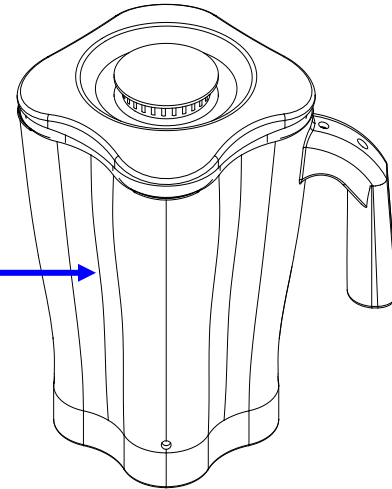

\*\*Cutter Assembly Includes: Blade, Lock Washer, Hex Nut, Drive Coupling Attachment and Cutter Bearing Assembly.

 4421 Waterfront Drive Glen Allen, VA 23060	Revision Description:		Correct Lid and Container Complete part numbers.			
	Request Number:	DOC6944	Revision Date:	07/21/2016	Approved by:	DOC6944
	Issue Code(s):		Page:	2 of 3	Document #:	<b>540045000</b>
					Rev:	<b>C</b>

## Parts & Accessories Diagram

## ACCESSORIES

**Container Washer**  
BCR100

**48oz. Container Complete\***  
6126-600

**Notes:**

\*Complete Container includes: Cutter Assembly, Container, Lid and Filler Cap

 4421 Waterfront Drive Glen Allen, VA 23060	Revision Description:	Correct Lid and Container Complete part numbers.						
	Request Number:	DOC6944	Revision Date:	07/21/2016	Approved by:	DOC6944		
	Issue Code(s):		Page:	3 of 3	Document #:	<b>540045000</b>	Rev:	<b>C</b>