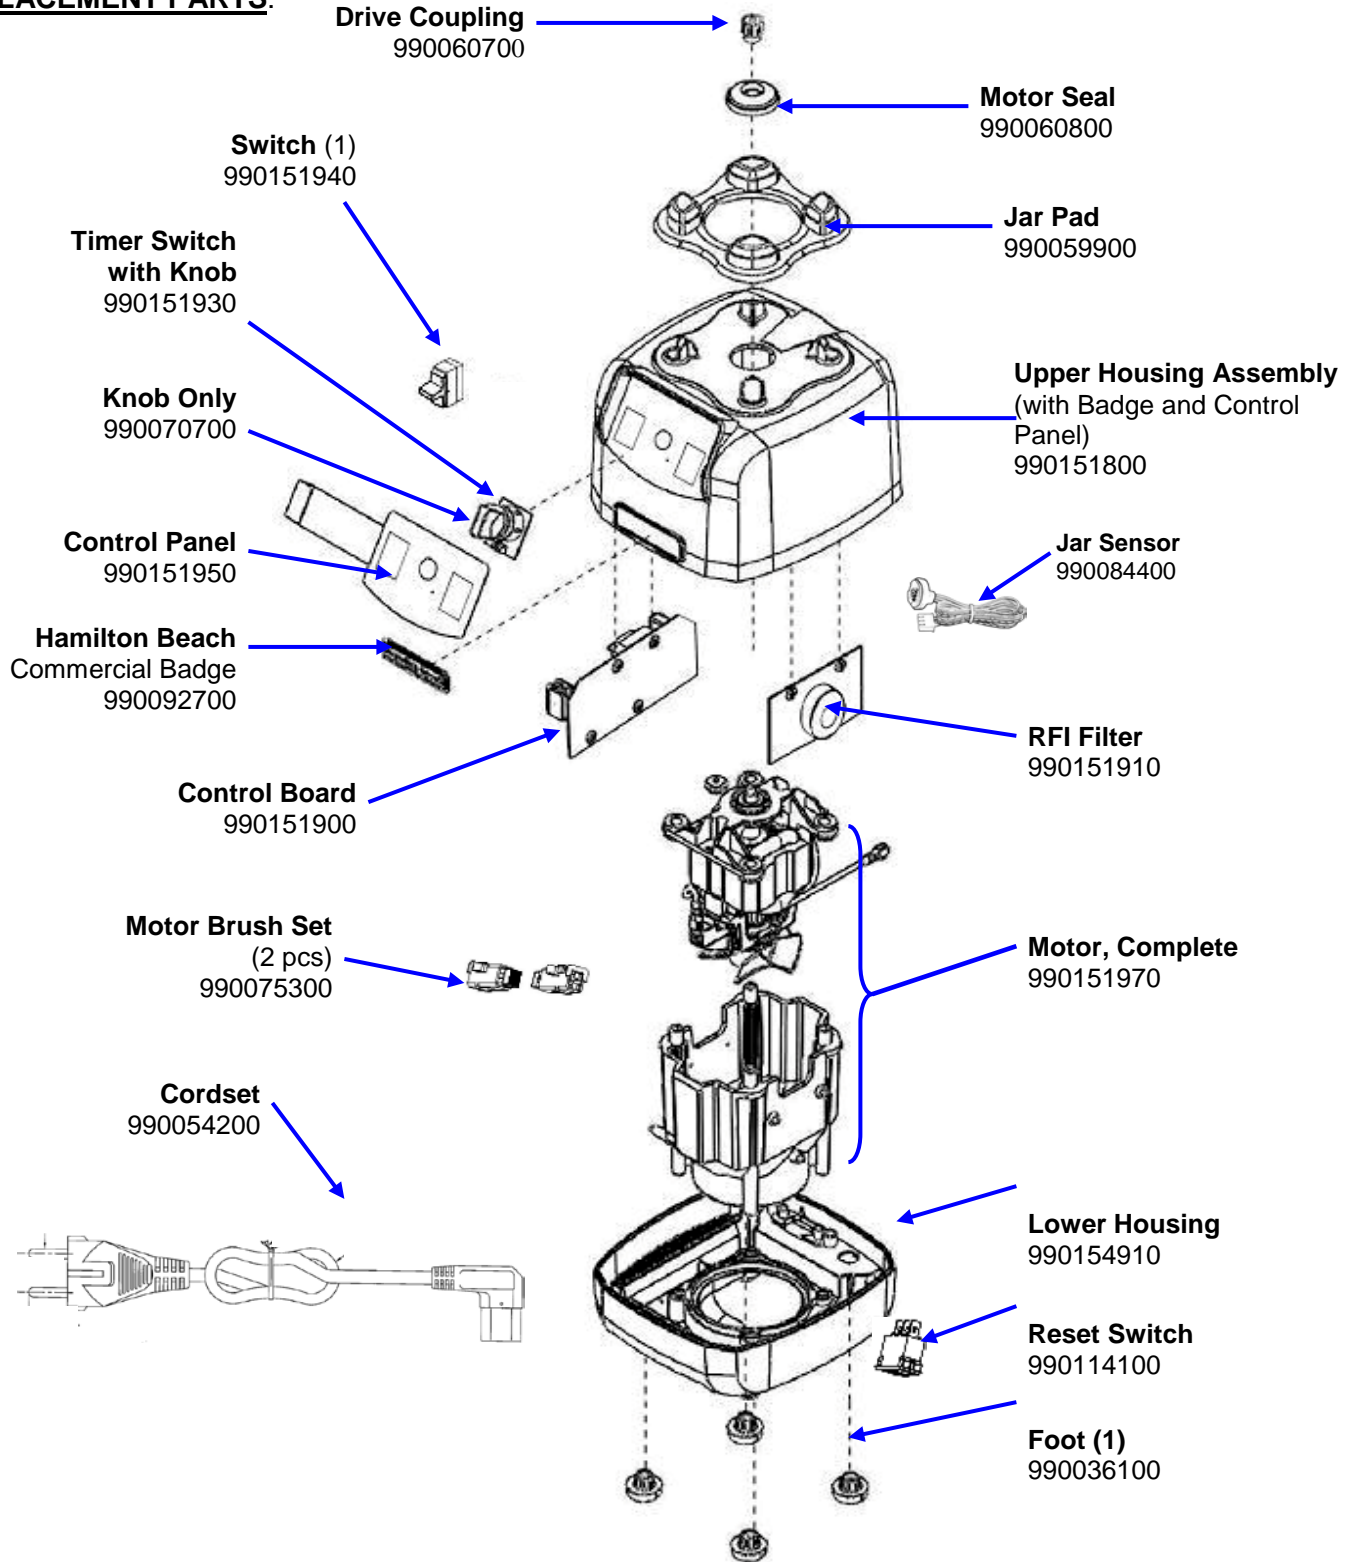

### REPLACEMENT PARTS:

 <p>Hamilton Beach 4421 Waterfront Drive Glen Allen, VA 23060</p>	Revision Description:	Correct Lid and Container Complete part numbers.					
	Request Number:	DOC6944	Revision Date:	07/21/2016	Approved by:	DOC6944	
	Issue Code(s):		Page:	1 of 3	Document #:	<b>540045000</b>	Rev:

\*\*Cutter Assembly Includes: Blade, Lock Washer, Hex Nut, Drive Coupling Attachment and Cutter Bearing Assembly.

 4421 Waterfront Drive Glen Allen, VA 23060	Revision Description:		Correct Lid and Container Complete part numbers.			
	Request Number:	DOC6944	Revision Date:	07/21/2016	Approved by:	DOC6944
	Issue Code(s):		Page:	2 of 3	Document #:	<b>540045000</b>
					Rev:	<b>C</b>

## Parts & Accessories Diagram

## ACCESSORIES

**Container Washer**  
BCR100

**48oz. Container Complete\***  
6126-600

**Notes:**

\*Complete Container includes: Cutter Assembly, Container, Lid and Filler Cap

 4421 Waterfront Drive Glen Allen, VA 23060	Revision Description:	Correct Lid and Container Complete part numbers.						
	Request Number:	DOC6944	Revision Date:	07/21/2016	Approved by:	DOC6944		
	Issue Code(s):		Page:	3 of 3	Document #:	<b>540045000</b>	Rev:	<b>C</b>