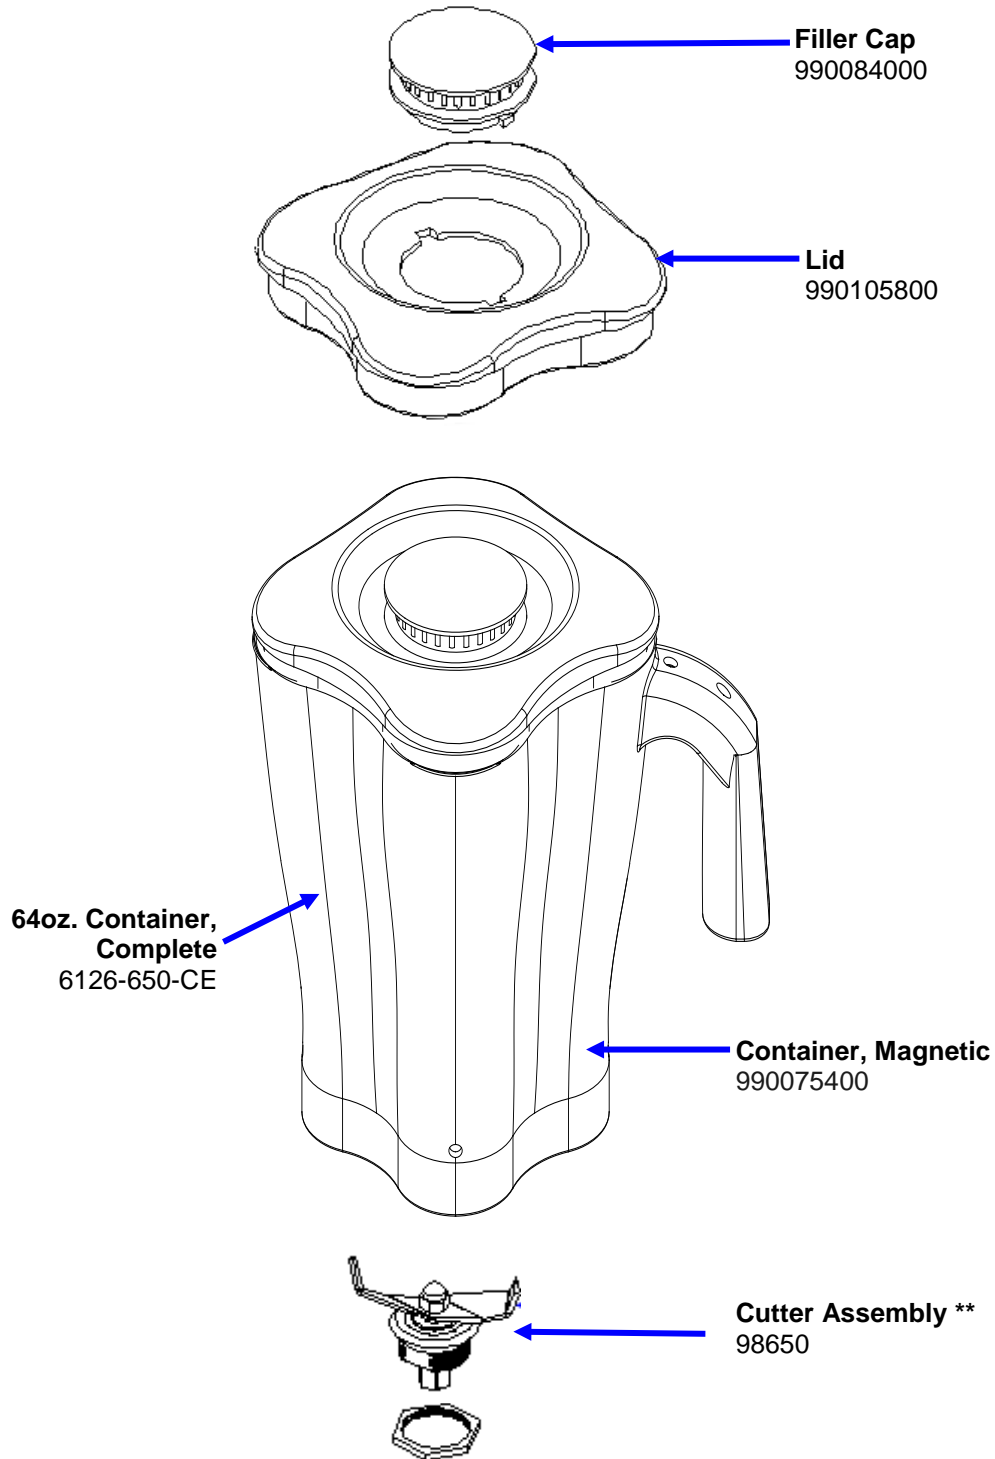

### REPLACEMENT PARTS:

 <p>Hamilton Beach 4421 Waterfront Drive Glen Allen, VA 23060</p>	Revision Description:	Correct Lid and Container Complete part numbers.					
	Request Number:	DOC6944	Revision Date:	07/21/2016	Approved by:	DOC6944	
	Issue Code(s):		Page:	1 of 3	Document #:	<b>540045000</b>	Rev:

\*\*Cutter Assembly Includes: Blade, Lock Washer, Hex Nut, Drive Coupling Attachment and Cutter Bearing Assembly.

 4421 Waterfront Drive Glen Allen, VA 23060	Revision Description:		Correct Lid and Container Complete part numbers.			
	Request Number:	DOC6944	Revision Date:	07/21/2016	Approved by:	DOC6944
	Issue Code(s):		Page:	2 of 3	Document #:	<b>540045000</b>
					Rev:	<b>C</b>

## Parts & Accessories Diagram

## ACCESSORIES

**Container Washer**  
BCR100

**48oz. Container Complete\***  
6126-600

**Notes:**

\*Complete Container includes: Cutter Assembly, Container, Lid and Filler Cap

 4421 Waterfront Drive Glen Allen, VA 23060	Revision Description:	Correct Lid and Container Complete part numbers.						
	Request Number:	DOC6944	Revision Date:	07/21/2016	Approved by:	DOC6944		
	Issue Code(s):		Page:	3 of 3	Document #:	<b>540045000</b>	Rev:	<b>C</b>