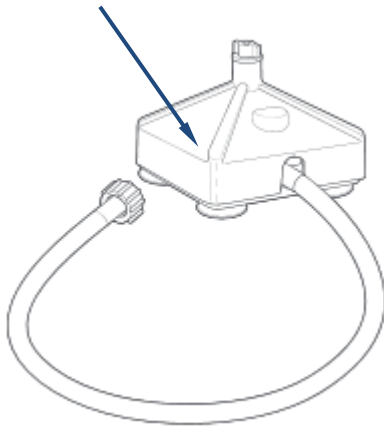

Parts & Accessories Diagram

HBH550-CE

PROPRIETARY RIGHTS NOTICE This document and all information contained within it is the property of Hamilton Beach Brands, Inc. (HBB). It is confidential and proprietary and has been provided to you for a limited purpose. It must be returned or destroyed upon request. Disclosure, reproduction or use of this document and any information contained within it, in full or in part, for any purpose is forbidden without the prior written consent of HBB. No photographs may be taken of any article fabricated or assembled from this document without the prior written consent of HBB.

ACCESSORIES

Container Washer
BCR100