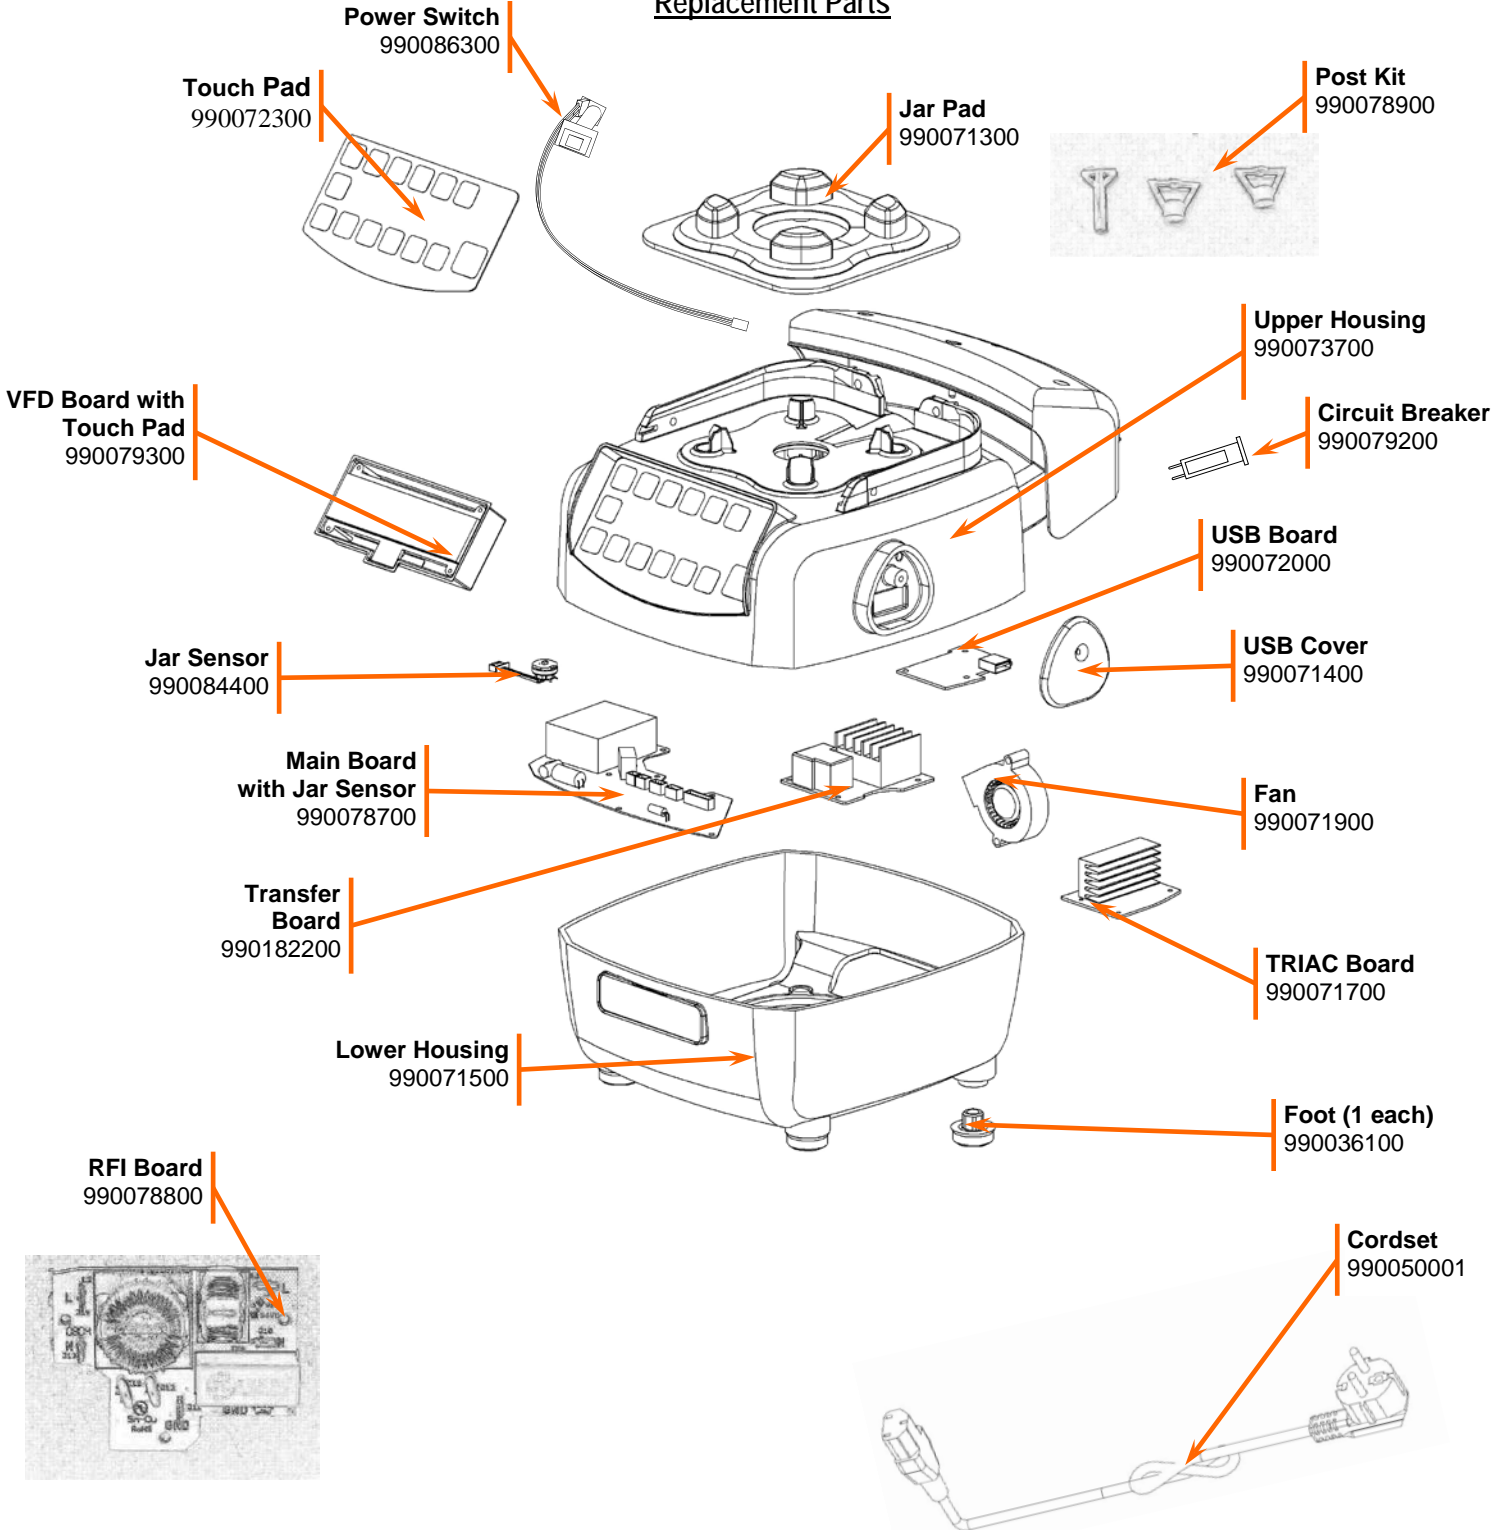

Replacement Parts

Hamilton Beach 4421 Waterfront Drive Glen Allen, VA 23060	Revision Description:	Update Lid and Container Complete part numbers.					
	Request Number:	DOC6943	Revision Date:	07/25/2016	Approved by:	DOC6943	
	Issue Code(s):		Page:	1 of 4	Document #:	510024900	Rev:

Notes:

*Complete Container Includes: Cutter Assembly, Container, Lid and Filler Cap

**Cutter Assembly Includes: Blade, Lock Washer, Hex Nut, Drive Coupling Attachment and Cutter Bearing Assembly.

 <p>Hamilton Beach 4421 Waterfront Drive Glen Allen, VA 23060</p>	Revision Description: Update Lid and Container Complete part numbers.		Request Number: DOC6943		Revision Date: 07/25/2016	Approved by: DOC6943
	Issue Code(s):		Page: 3 of 4	Document #: 510024900	Rev: K	