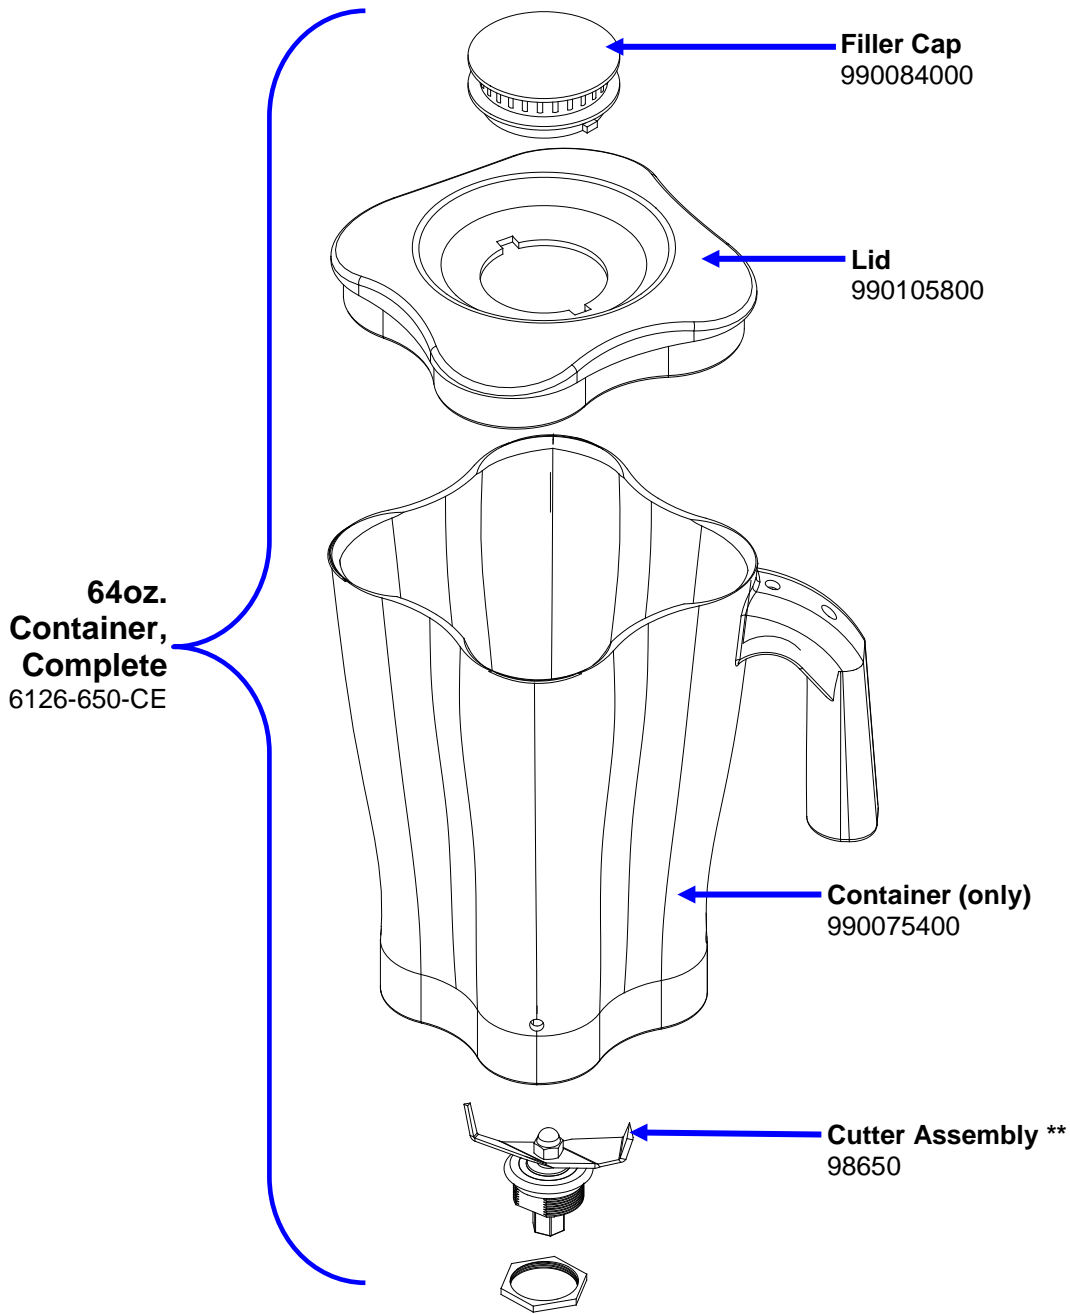

Replacement Parts

Hamilton Beach 4421 Waterfront Drive Glen Allen, VA 23060	Revision Description:	Update Lid and Container Complete part numbers.					
	Request Number:	DOC6943	Revision Date:	07/25/2016	Approved by:	DOC6943	
	Issue Code(s):		Page:	1 of 4	Document #:	510024900	Rev:

 Hamilton Beach 4421 Waterfront Drive Glen Allen, VA 23060	Revision Description:	Update Lid and Container Complete part numbers.					
	Request Number:	DOC6943	Revision Date:	07/25/2016	Approved by:	DOC6943	
	Issue Code(s):		Page:	2 of 4	Document #:	510024900	Rev:

Notes:

*Complete Container Includes: Cutter Assembly, Container, Lid and Filler Cap

**Cutter Assembly Includes: Blade, Lock Washer, Hex Nut, Drive Coupling Attachment and Cutter Bearing Assembly.

 <p>Hamilton Beach 4421 Waterfront Drive Glen Allen, VA 23060</p>	Revision Description: Update Lid and Container Complete part numbers.		Request Number: DOC6943		Revision Date: 07/25/2016	Approved by: DOC6943
	Issue Code(s):		Page: 3 of 4	Document #: 510024900	Rev: K	