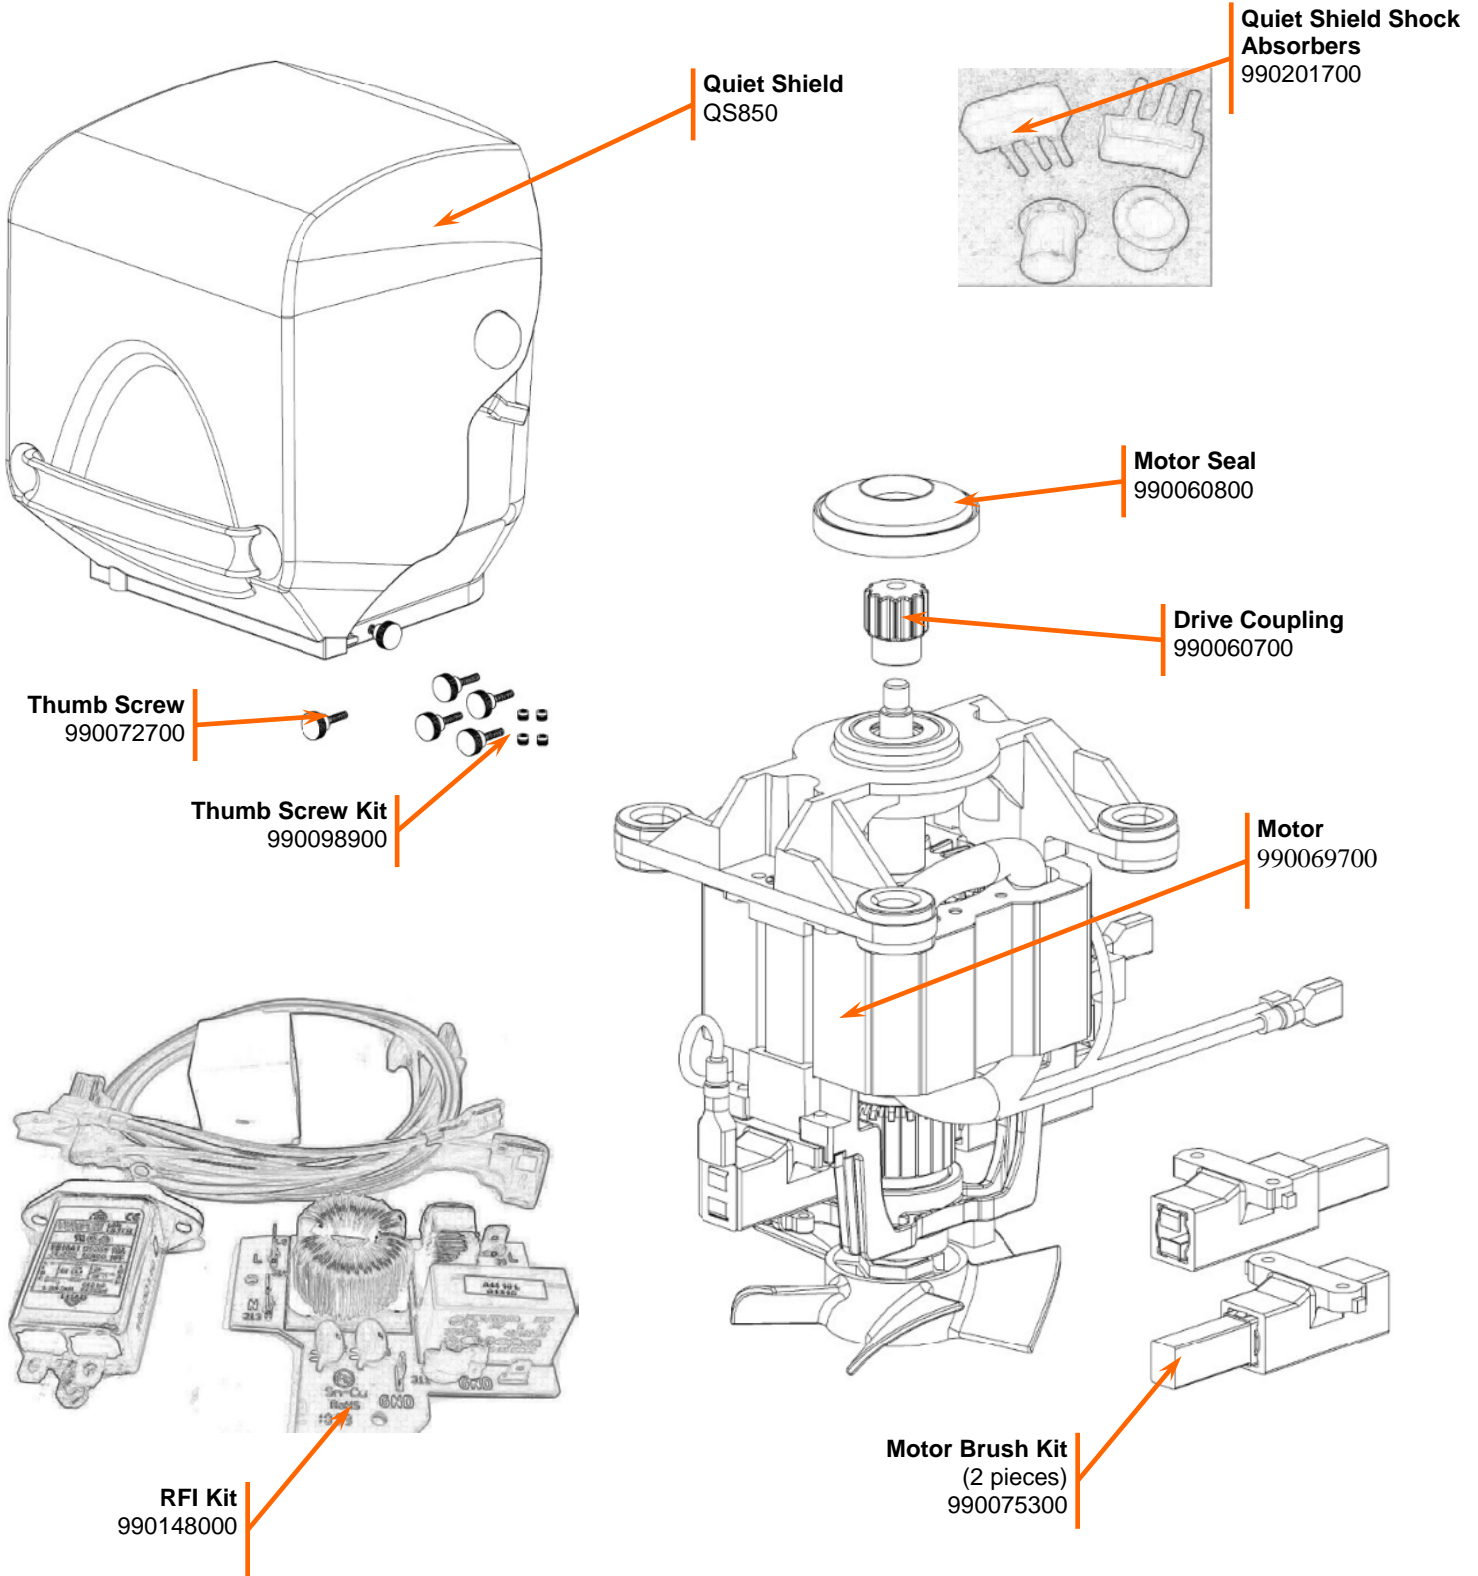

Parts and Accessories Diagram Model HBH850-CE

PROPRIETARY RIGHTS NOTICE This document and all information contained within it is the property of Hamilton Beach Brands, Inc. (HBB). It is confidential and proprietary and has been provided to you for a limited purpose. It must be returned or destroyed upon request. Disclosure, reproduction or use of this document and any information contained within it, in full or in part, for any purpose is forbidden without the prior written consent of HBB. No photographs may be taken of any article fabricated or assembled from this document without the prior written consent of HBB.

 Hamilton Beach 4421 Waterfront Drive Glen Allen, VA 23060	Revision Description:	Update Lid and Container Complete part numbers.						
	Request Number:	DOC6943	Revision Date:	07/25/2016	Approved by:	DOC6943		
	Issue Code(s):		Page:	2 of 4	Document #:	510024900	Rev:	K