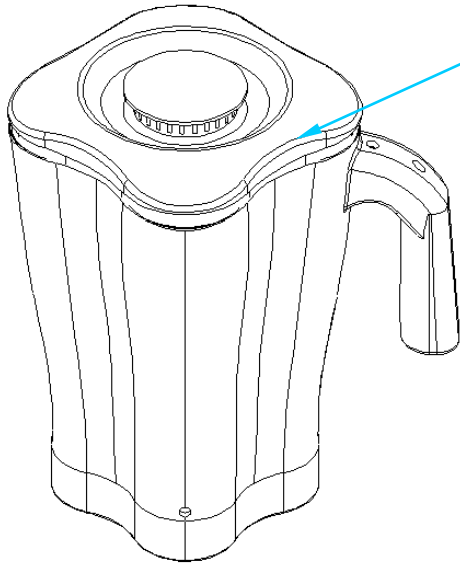

Parts and Accesories Diagram

Model HBH850-CE

PROPRIETARY RIGHTS NOTICE This document and all information contained within it is the property of Hamilton Beach Brands, Inc. (HBB). It is confidential and proprietary and has been provided to you for a limited purpose. It must be returned or destroyed upon request. Disclosure, reproduction or use of this document and any information contained within it, in full or in part, for any purpose is forbidden without the prior written consent of HBB. No photographs may be taken of any article fabricated or assembled from this document without the prior written consent of HBB.

Accessories

48oz Container Complete*
6126-600