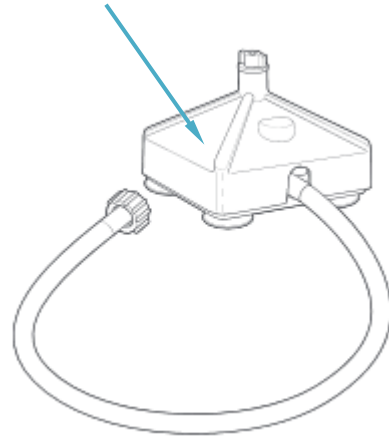

Container Washer
BCR100