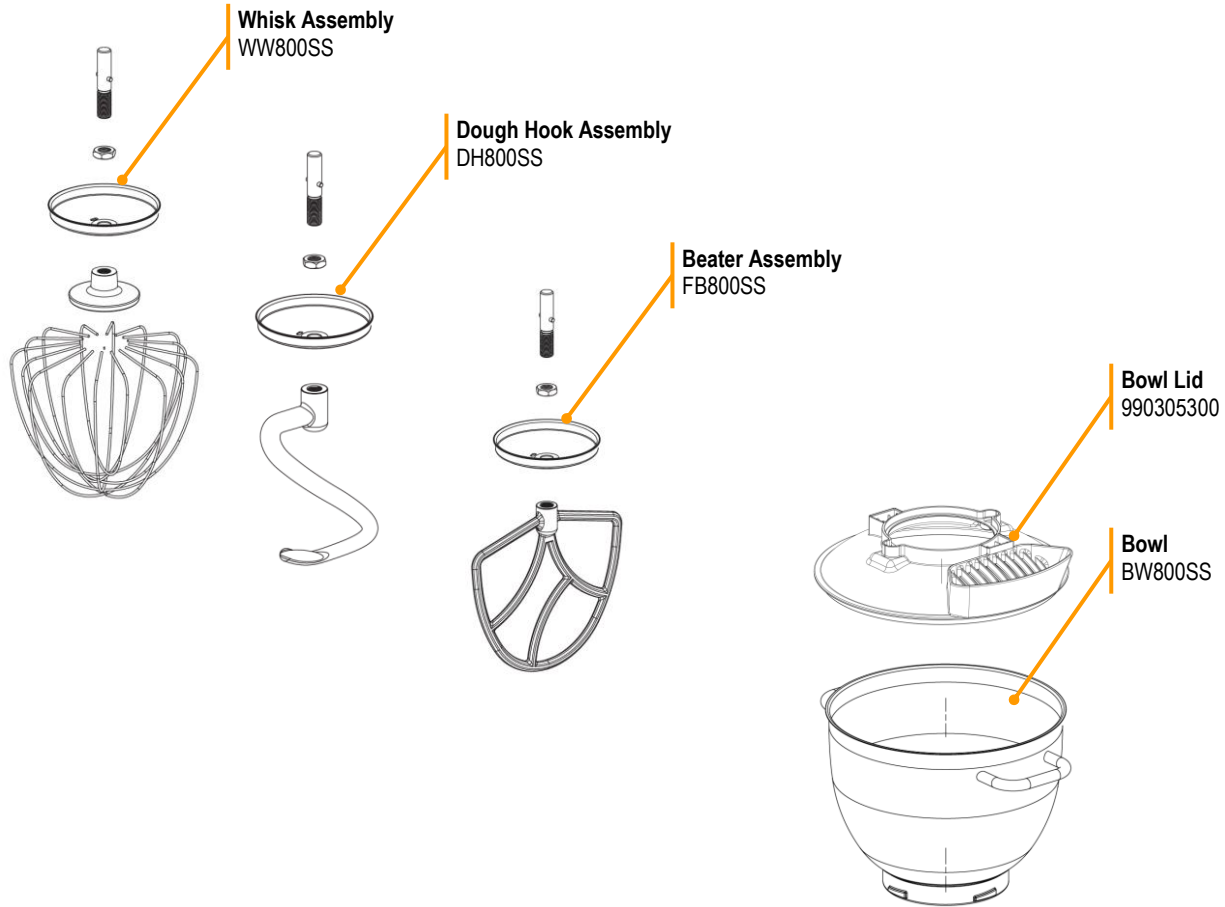

Parts and Accessories Diagram Model CPM800-CN (230V)

PROPRIETARY RIGHTS NOTICE This document and all information contained within it is the property of Hamilton Beach Brands, Inc. (HBB). It is confidential and proprietary and has been provided to you for a limited purpose. It must be returned or destroyed upon request. Disclosure, reproduction or use of this document and any information contained within it, in full or in part, for any purpose is forbidden without the prior written consent of HBB. No photographs may be taken of any article fabricated or assembled from this document without the prior written consent of HBB.

  4421 Waterfront Drive Glen Allen, VA 23060	Revision Description: Create New CARE Part		Request Number: DOC10184		Revision Date: 09/05/2019		Approved by: DOC10184	
	Issue Code(s):		Page: 2 of 2		Document #: 540097120		Rev: B