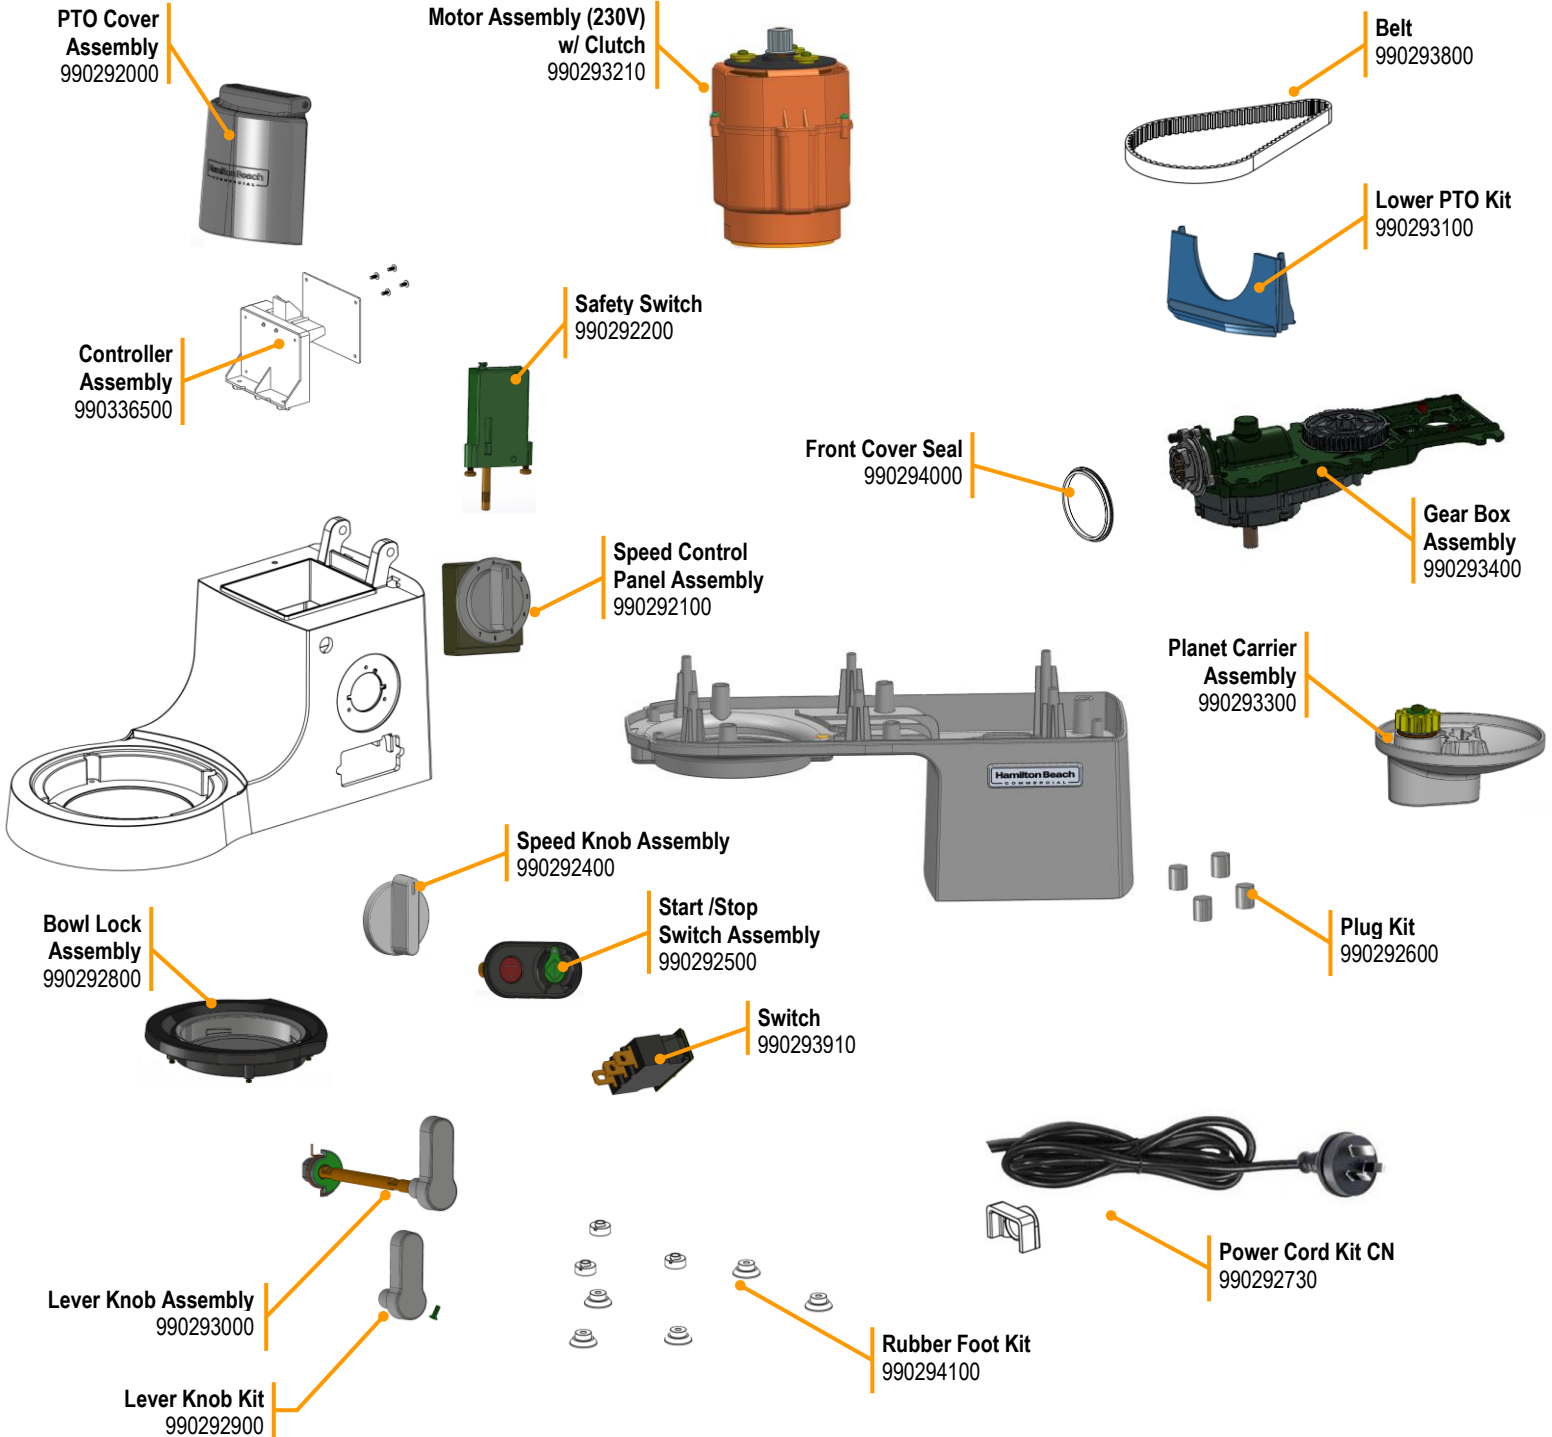

Parts and Accessories Diagram Model CPM800-CN (230V)

PROPRIETARY RIGHTS NOTICE This document and all information contained within it is the property of Hamilton Beach Brands, Inc. (HBB). It is confidential and proprietary and has been provided to you for a limited purpose. It must be returned or destroyed upon request. Disclosure, reproduction or use of this document and any information contained within it, in full or in part, for any purpose is forbidden without the prior written consent of HBB. No photographs may be taken of any article fabricated or assembled from this document without the prior written consent of HBB.

Replacement Parts

 Hamilton Beach 4421 Waterfront Drive Glen Allen, VA 23060	Revision Description:	Create New CARE Part						
	Request Number:	DOC10184	Revision Date:	09/05/2019	Approved by:	DOC10184		
	Issue Code(s):		Page:	1 of 2	Document #:	540097120	Rev:	B

 4421 Waterfront Drive Glen Allen, VA 23060	Revision Description: Create New CARE Part		Request Number: DOC10184		Revision Date: 09/05/2019		Approved by: DOC10184	
	Issue Code(s):		Page: 2 of 2		Document #: 540097120		Rev: B	