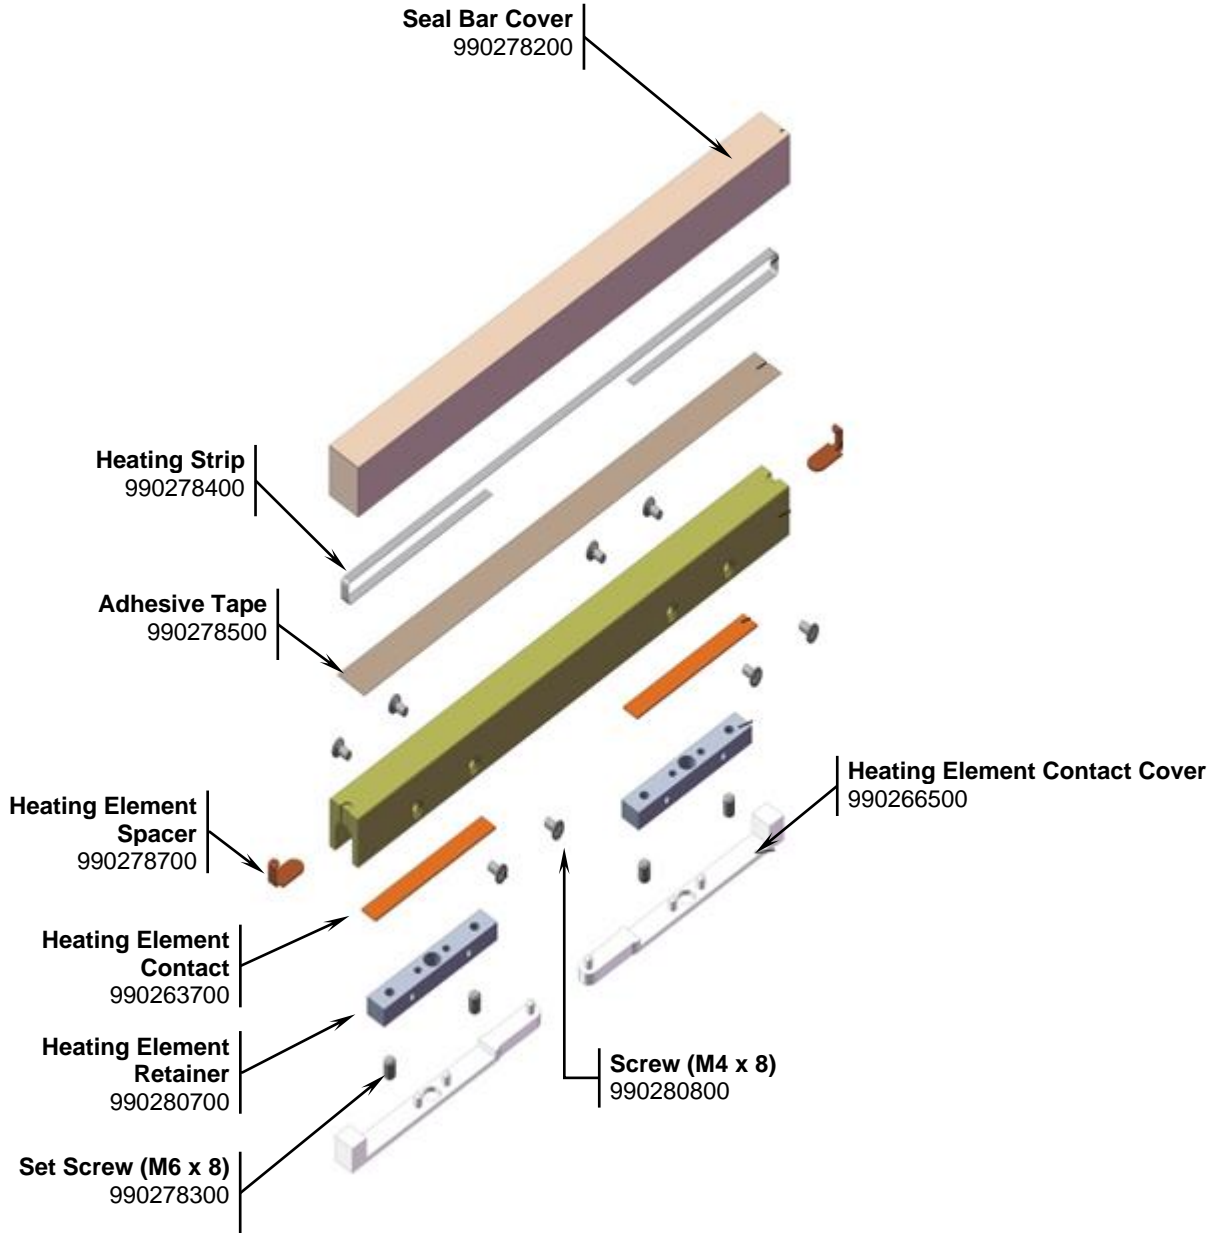

Parts and Accessories Diagram XV04 – 230V – SERIES A

PROPRIETARY RIGHTS NOTICE This document and all information contained within it is the property of Hamilton Beach Brands, Inc. (HBB). It is confidential and proprietary and has been provided to you for a limited purpose. It must be returned or destroyed upon request. Disclosure, reproduction or use of this document and any information contained within it, in full or in part, for any purpose is forbidden without the prior written consent of HBB. No photographs may be taken of any article fabricated or assembled from this document without the prior written consent of HBB.

  4421 Waterfront Drive Glen Allen, VA 23060	Revision Description:	Add Stainless Relay Clamp part.						
	Request Number:	DOC10970	Revision Date:	02/24/2022	Approved by:	DOC10970		
	Issue Code(s):		Page:	3 of 4	Document #:	540098600	Rev:	C