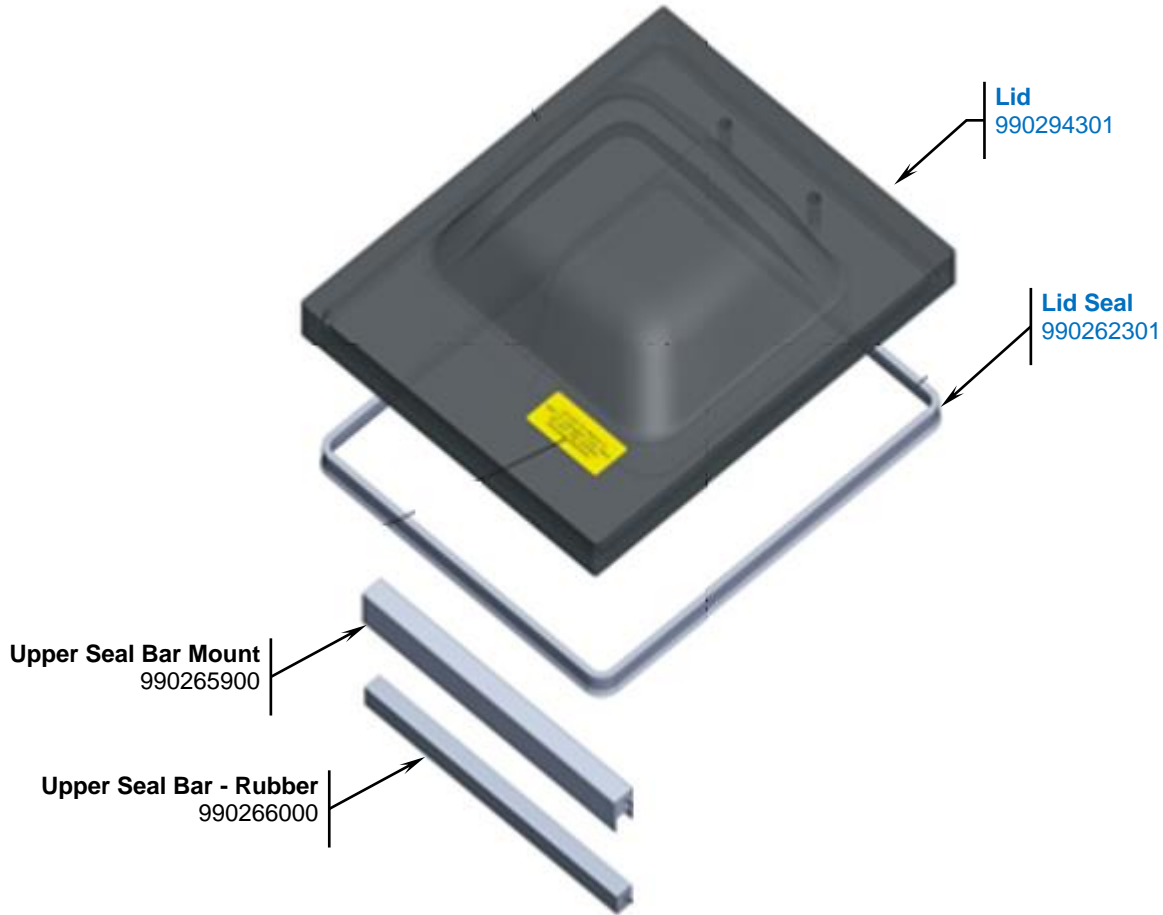

**Parts and Accessories Diagram**  
**XV04 – 230V – SERIES A**

**PROPRIETARY RIGHTS NOTICE** This document and all information contained within it is the property of Hamilton Beach Brands, Inc. (HBB). It is confidential and proprietary and has been provided to you for a limited purpose. It must be returned or destroyed upon request. Disclosure, reproduction or use of this document and any information contained within it, in full or in part, for any purpose is forbidden without the prior written consent of HBB. No photographs may be taken of any article fabricated or assembled from this document without the prior written consent of HBB.

 4421 Waterfront Drive Glen Allen, VA 23060	Revision Description:		Add Stainless Relay Clamp part.					
	Request Number:	DOC10970	Revision Date:	02/24/2022	Approved by:	DOC10970		
	Issue Code(s):		Page:	1 of 4	Document #:	540098600	Rev:	C

 Hamilton Beach 4421 Waterfront Drive Glen Allen, VA 23060	Revision Description:	Add Stainless Relay Clamp part.					
	Request Number:	DOC10970	Revision Date:	02/24/2022	Approved by:	DOC10970	
	Issue Code(s):		Page:	2 of 4	Document #:	540098600	Rev: