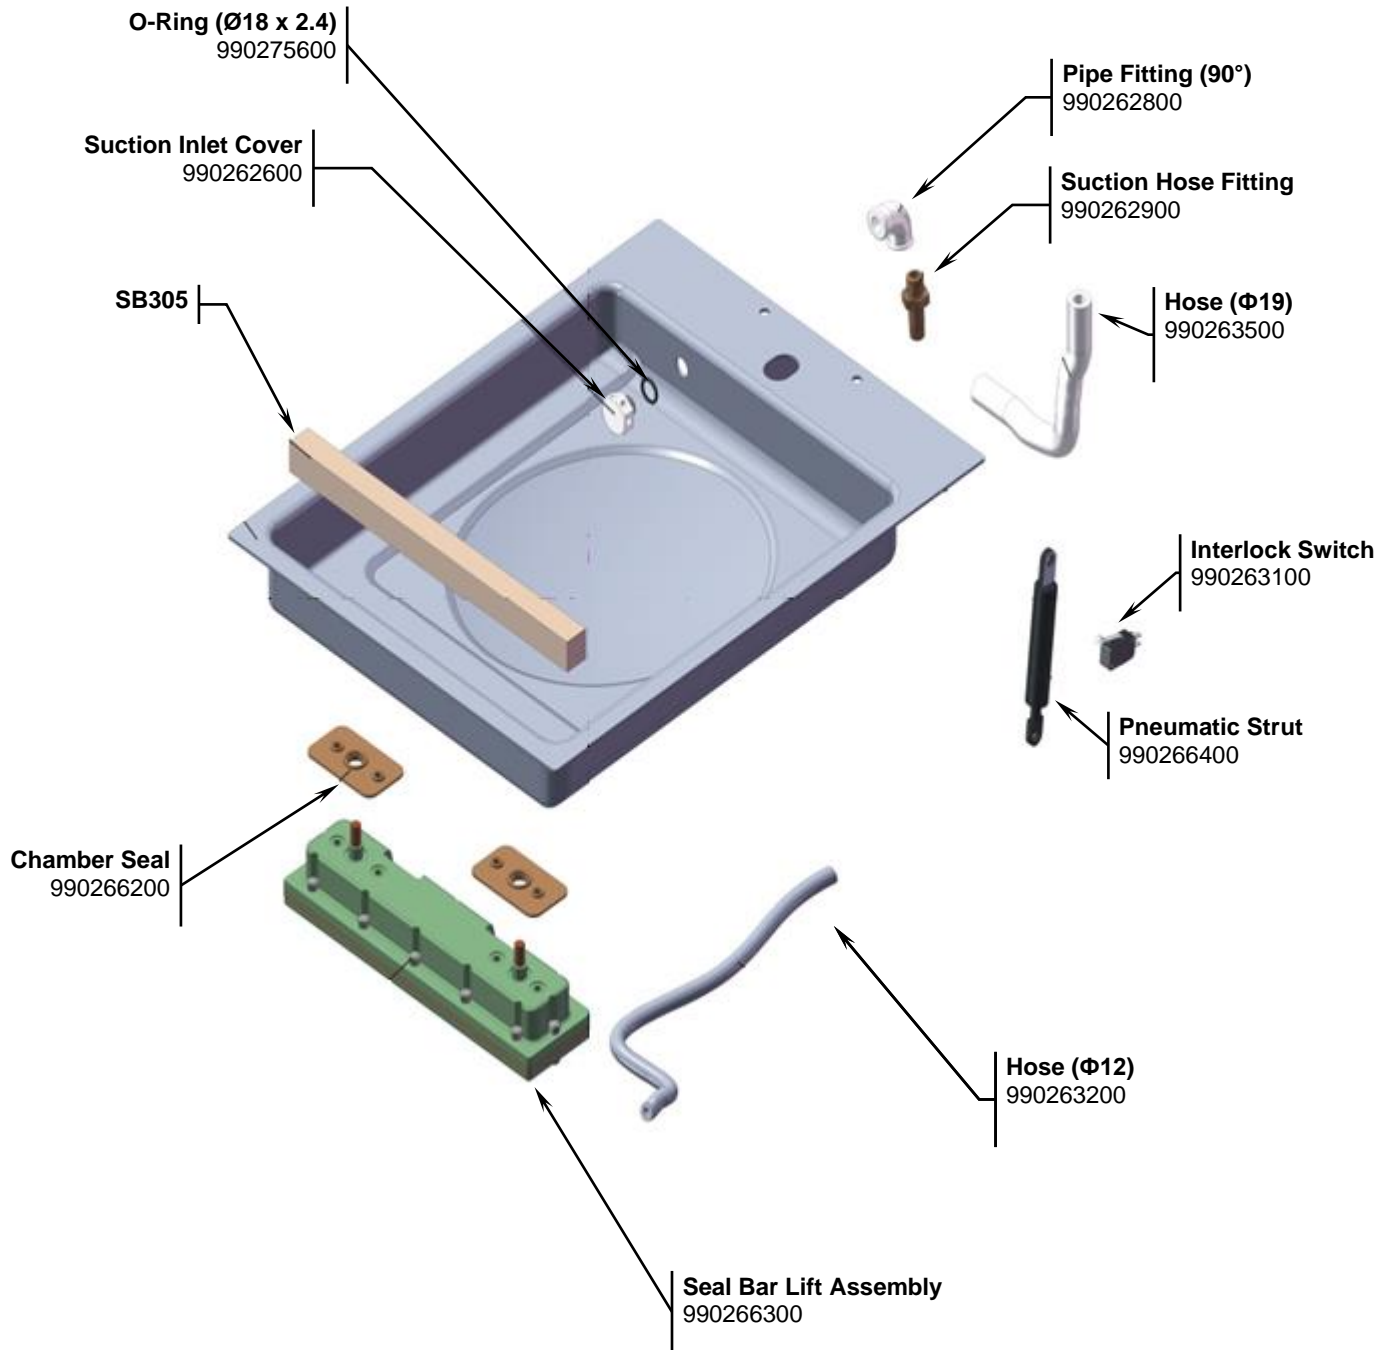

**Parts and Accessories Diagram**  
**XV04 – 230V – SERIES A**

**PROPRIETARY RIGHTS NOTICE** This document and all information contained within it is the property of Hamilton Beach Brands, Inc. (HBB). It is confidential and proprietary and has been provided to you for a limited purpose. It must be returned or destroyed upon request. Disclosure, reproduction or use of this document and any information contained within it, in full or in part, for any purpose is forbidden without the prior written consent of HBB. No photographs may be taken of any article fabricated or assembled from this document without the prior written consent of HBB.

 4421 Waterfront Drive Glen Allen, VA 23060	Revision Description:		Add Stainless Relay Clamp part.					
	Request Number:	DOC10970	Revision Date:	02/24/2022	Approved by:	DOC10970		
	Issue Code(s):		Page:	1 of 4	Document #:	540098600	Rev:	C

 Hamilton Beach 4421 Waterfront Drive Glen Allen, VA 23060	Revision Description:	Add Stainless Relay Clamp part.					
	Request Number:	DOC10970	Revision Date:	02/24/2022	Approved by:	DOC10970	
	Issue Code(s):		Page:	2 of 4	Document #:	540098600	Rev: