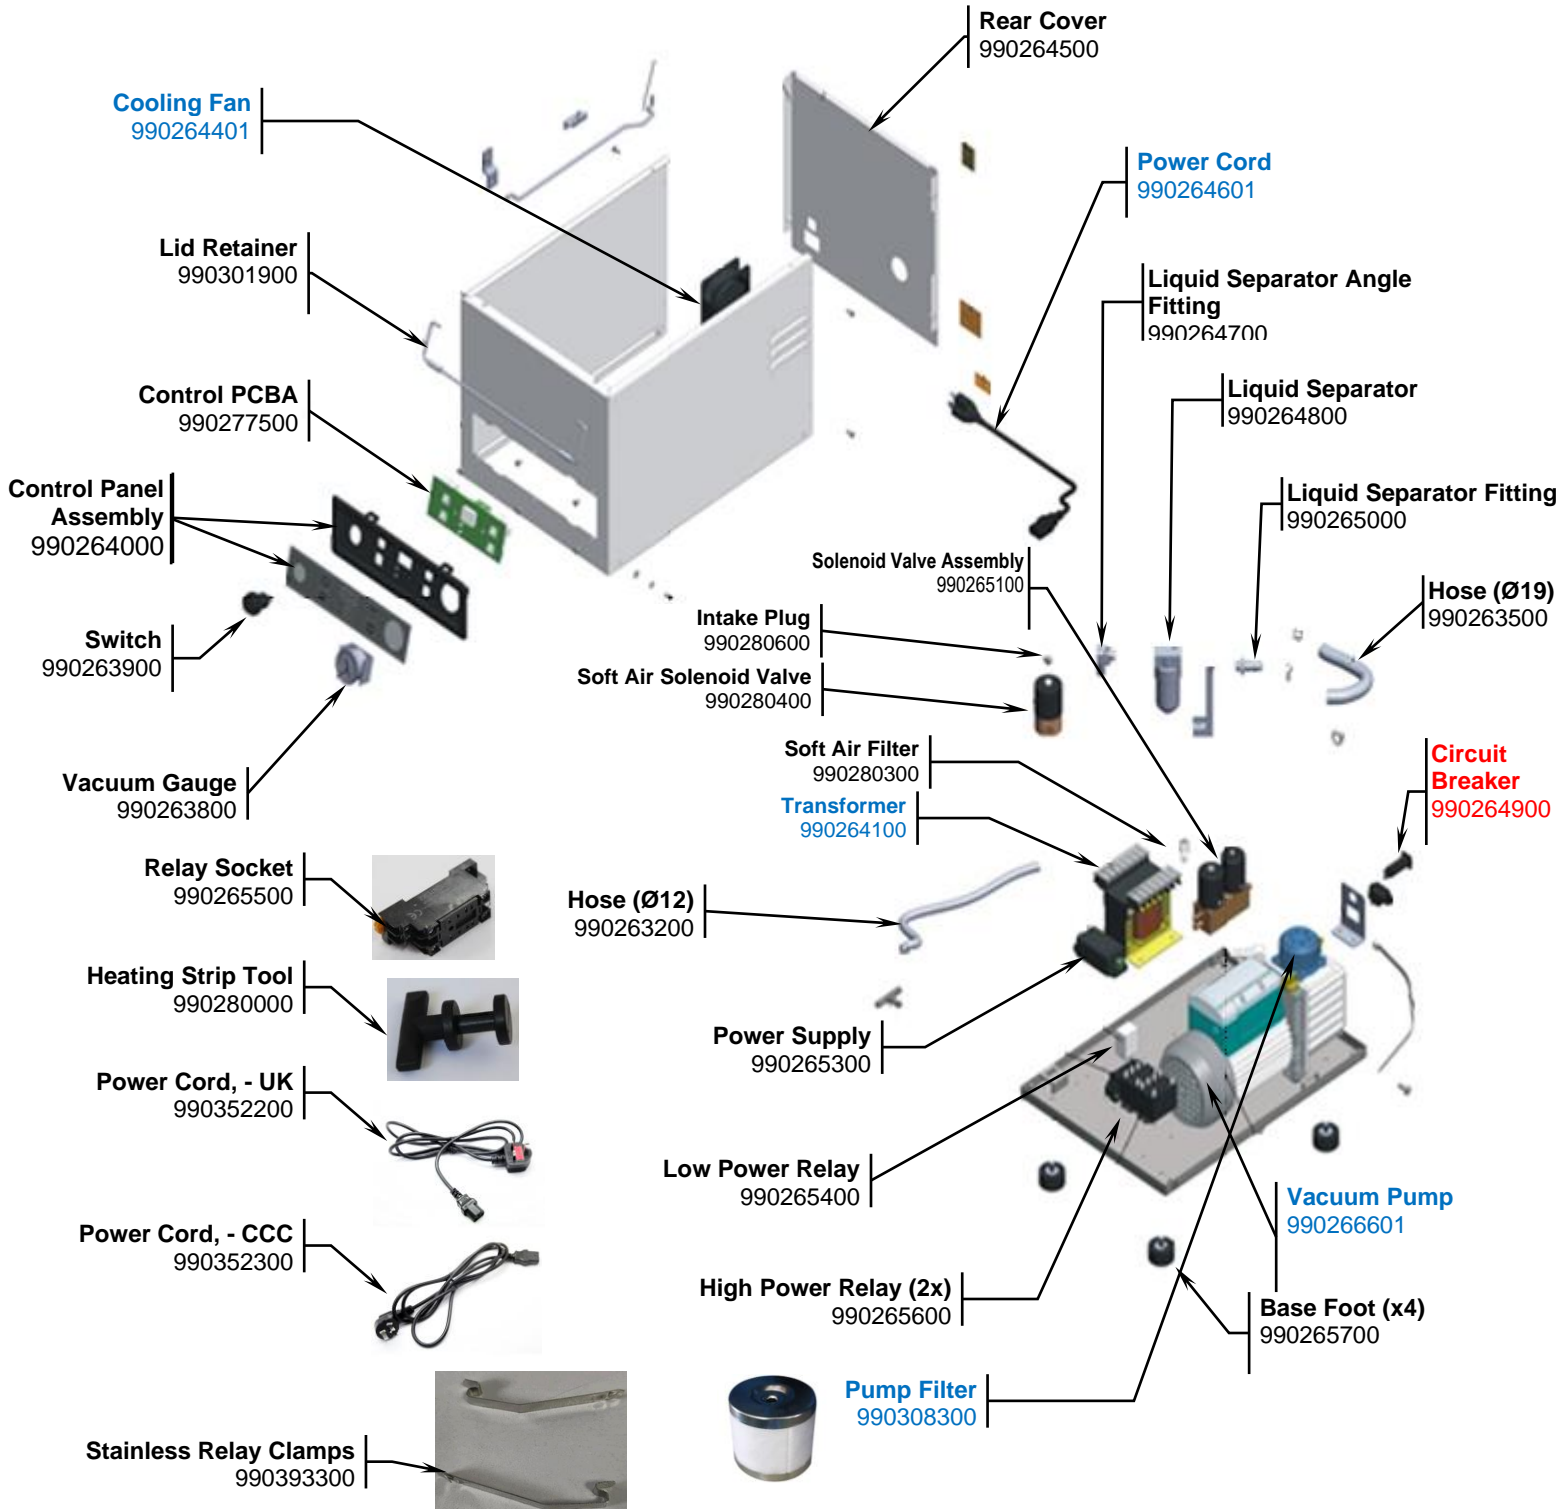

Parts and Accessories Diagram XV04 – 230V – SERIES A

PROPRIETARY RIGHTS NOTICE This document and all information contained within it is the property of Hamilton Beach Brands, Inc. (HBB). It is confidential and proprietary and has been provided to you for a limited purpose. It must be returned or destroyed upon request. Disclosure, reproduction or use of this document and any information contained within it, in full or in part, for any purpose is forbidden without the prior written consent of HBB. No photographs may be taken of any article fabricated or assembled from this document without the prior written consent of HBB.

Hamilton Beach 4421 Waterfront Drive Glen Allen, VA 23060	Revision Description:	Add Stainless Relay Clamp part.				
	Request Number:	DOC10970	Revision Date:	02/24/2022	Approved by:	DOC10970
	Issue Code(s):		Page:	4 of 4	Document #:	540098600
					Rev:	C