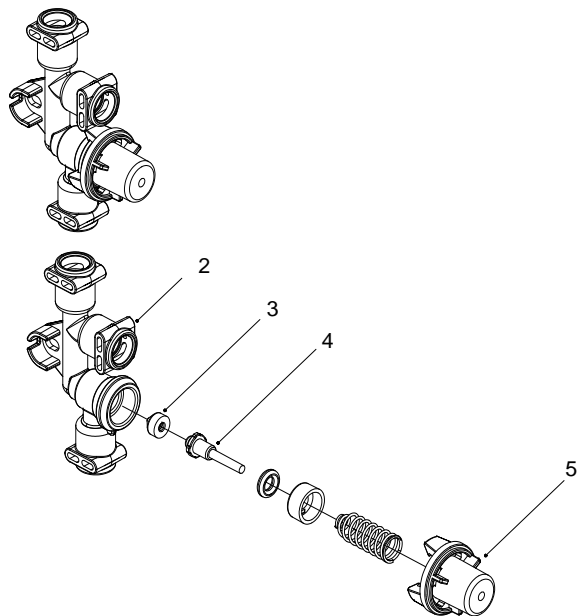

Pos	Part number	Part name
1	7.90.00088	Brew unit top cover
2	7.90.00185	Coffee connector
3	7.90.00091A	Brew unit big gear
4	7.90.00414	Brew chamber
5	7.30.00065	Brew unit sealing
6	7.90.00092	Wiper
7	8.81.01.01.015	Gear group
8	7.90.00086	Right pull plate
9	7.20.00136	Spring
10	7.30.00148	Glass ball
13	7.90.00085	Left pull plate
14	7.30.00068	Brew unit filter
18	7.90.00084	Brew unit body
20	7.90.00087	Return shaft
21	8.81.01.01.024	Coffee filter

Pos	Part number	Part name
1	-----	-----
2	7.90.00619	USB cover
3	8.81.03.02.013	Beverage spout assembly
5	7.30.00052	Magnet
6	7.90.00624	Decoration cover
8	7.90.00047	Steam connector
9	7.30.00044	Sealing
10	7.90.00048	Coffee connector
11	7.90.00480	Steam nozzle
12	7.90.00187	Milk foamer

Drive motor unit

Drainage valve unit

3way valve unit

Pos	Part number	Part name
1	8.81.03.01.024	Feedback Device
2	7.90.00026	Dispenser valve 3W body
3	7.30.00028	Cover
4	7.90.00028	Dispenser valve pin
5	7.90.00027	Dispenser valve cover
6	7.30.00040	Stepper motor
7	7.30.00037	Drainage valve sealing C
8	7.90.00034	Drainage valve body
9	7.30.00036	Sealing E
10	7.30.00035	Sealing C

1P solenoid valve assembly

3P solenoid valve assembly

Tap water solenoid valve assembly

Pos	Part number	Part name
1	7.90.00265	Connector-1P
2	7.82.00019	Solenoid valve-2.3mm-1P
3	7.90.00380	L connector-3P valve
4	7.90.00378	Pressure relief tube connector
5	7.30.00029	Sealing
6	7.82.00074	2 way Solenoid valve-2.3mm
7	7.82.00091	2 way Solenoid valve A-1.2mm
8	7.90.00371	Solenoid valve connector
9	7.90.00379	3 way connector
10	7.90.00378	Pressure relief tube connector
11	7.82.00019	Solenoid valve-2.3mm-1P
12	7.90.00377	Valve connector
13	7.82.00022	Tap water pressure reduce valve
14	7.82.00105	Water inlet valve
15	7.82.00021	Base for valve
16	7.82.00023	Bracket