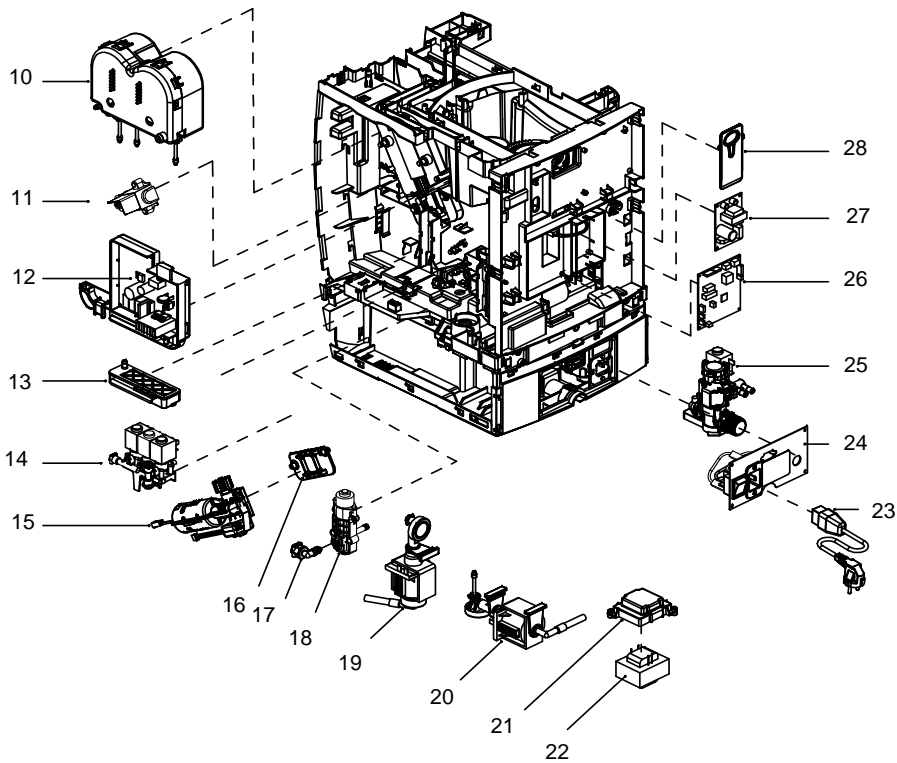

Pos	Part number	Part name
1	7.90.00355	Water tank decorated cover
2	8.81.01.02.005	Water tank
3	7.90.00352	Decoration strip -1
4	7.90.00.350	Left side panel
5	7.90.00354	Decoration strip -3
6	7.90.00356	Water tank cover
7	7.90.00351	Back cover panel
8	8.81.03.01.004	Bean container group
9	8.81.03.01.006	Bean hopper lid
10	7.90.00387	Bean container support
11	7.90.00422	Powder chute cover
12	7.90.00161	Cup warmer
13	7.90.00348	Top cover
14	7.90.00353	Decoration strip-2
15	7.90.00349	Right side panel
16	8.81.03.02.041GS-B	Display panel-K95
17	8.81.01.01.069	Milk pipe assembly
18	7.90.00347A-B	Front cover right - Black
19	8.81.03.01.001	Drip tray assembly
20	7.90.00634-B	Front cover left-Black

Pos	Part number	Part name
1	7.90.00088	Brew unit top cover
2	7.90.00185	Coffee connector
3	7.90.00091A	Brew unit big gear
4	7.90.00414	Brew chamber
5	7.30.00065	Brew unit sealing
6	7.90.00092	Wiper
7	8.81.01.01.015	Gear group
8	7.90.00086	Right pull plate
9	7.20.00136	Spring
10	7.30.00148	Glass ball
13	7.90.00085	Left pull plate
14	7.30.00068	Brew unit filter
18	7.90.00084	Brew unit body
20	7.90.00087	Return shaft
21	8.81.01.01.024	Coffee filter