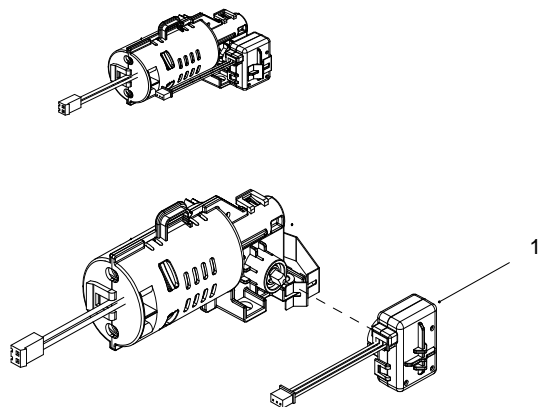

Drive motor unit