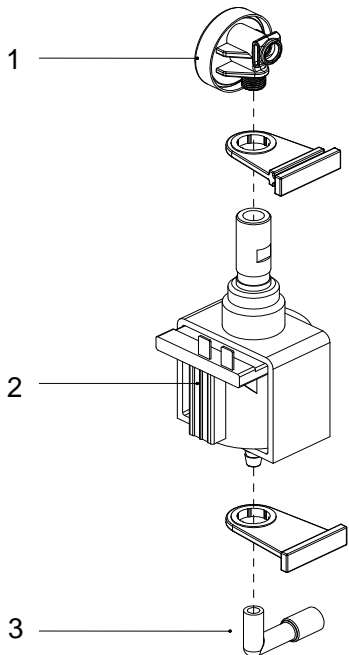

1P solenoid valve assembly

3P solenoid valve assembly

Tap water solenoid valve assembly

Pos	Part number	Part name
1	7.90.00265	Connector-1P
2	7.82.00019	Solenoid valve-2.3mm-1P
3	7.90.00380	L connector-3P valve
4	7.90.00378	Pressure relief tube connector
5	7.30.00029	Sealing
6	7.82.00074	2 way Solenoid valve-2.3mm
7	7.82.00091	2 way Solenoid valve A-1.2mm
8	7.90.00371	Solenoid valve connector
9	7.90.00379	3 way connector
10	7.90.00378	Pressure relief tube connector
11	7.82.00019	Solenoid valve-2.3mm-1P
12	7.90.00377	Valve connector
13	7.82.00022	Tap water pressure reduce valve
14	7.82.00105	Water inlet valve
15	7.82.00021	Base for valve
16	7.82.00023	Bracket

Thermoblock assembly

Pos	Part number	Part name
1	7.90.00610	Thermoblock box
2	7.90.00132	Thermoblock
3	7.90.00127	2 way connector
4	7.90.00611	Thermoblock box cover
5	7.90.00131	NTC support
6	7.90.00129	L connector
7	7.30.00029	SealingA
8	8.81.01.01.003	Dispenser valve 3W

Grinder assembly

Pos	Part number	Part name
1	7.30.00096A	Beans sealing
2	7.30.00022	Grinder - Upper burr
3	7.30.00023	Grinder - Conical burr
4	7.90.00019	Lower grinder support

Water pump assembly A

Pos	Part number	Part name
1	8.81.01.02.038	Pressure maintain valve group
2	7.82.00044	Pump
3	7.30.00084	Pump transfer tube

Water pump assembly B

Drip tray assembly

Pos	Part number	Part name
1	7.30.00426	Coffee waste blocker
2	7.90.00396	Coffee waste box cover-K
3	7.90.00397	Coffee waste box basement
4	7.30.00427	Steam outlet-K
5	7.90.00394	Drip tray cover
6	7.91.00007	Water level detector
7	7.30.00078	Spring-drip tray
8	7.30.00077	Sealing-drip tray
9	7.90.00393	Drip tray
10	7.90.00395	Drip tray decoration cover
11	7.91.00006	Stainless decoration cover
12	7.90.00398	Cup support-K
13	7.90.00399	Decoration strip-drip tray
14	7.90.00419	6L water tank decorated cover
15	7.30.00077	One way valve sealing
16	7.90.00137	One way valve
17	7.30.00078	One way valve spring