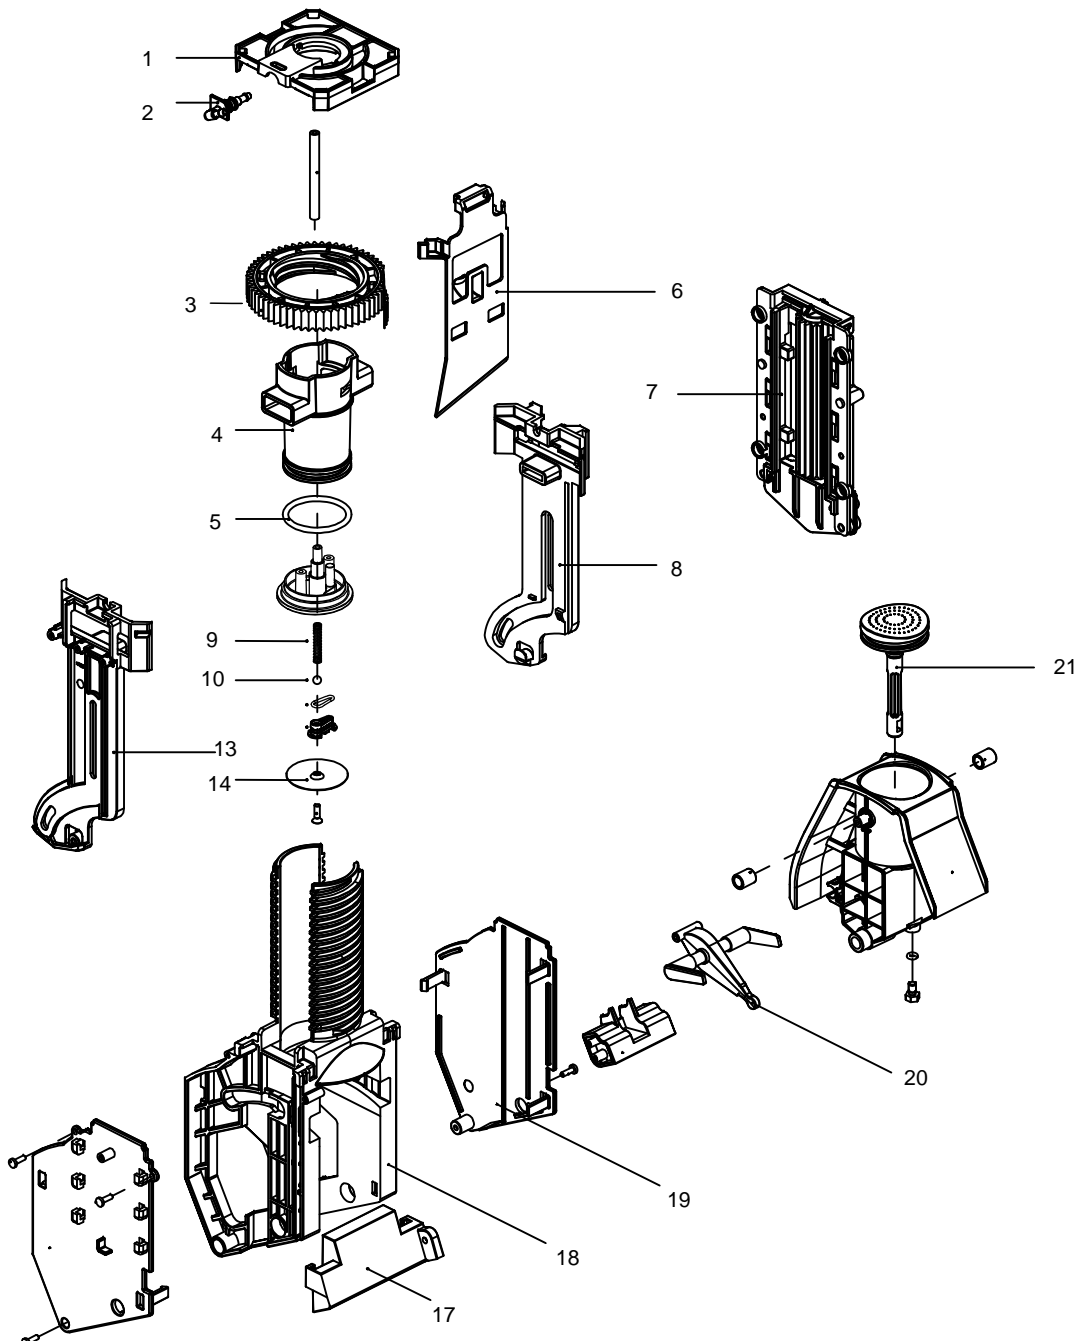

Pos	Part number	Part name
1	7.90.00355	Water tank decorated cover
2	8.81.01.02.005	Water tank
3	7.90.00352	Decoration strip -1
4	7.90.00.350	Left side panel
5	7.90.00354	Decoration strip -3
6	7.90.00356	Water tank cover
7	7.90.00351	Back cover panel
8	8.81.03.01.004	Bean container group
9	8.81.03.01.006	Bean hopper lid
10	7.90.00387	Bean container support
11	7.90.00422	Powder chute cover
12	7.90.00161	Cup warmer
13	7.90.00348	Top cover
14	7.90.00353	Decoration strip-2
15	7.90.00349	Right side panel
16	8.81.03.02.041GS-B	Display panel-K95
17	8.81.01.01.069	Milk pipe assembly
18	7.90.00347A-B	Front cover right - Black
19	8.81.03.01.001	Drip tray assembly
20	7.90.00634-B	Front cover left-Black

Pos	Part number	Part name
1	7.90.00088	Brew unit top cover
2	7.90.00185	Coffee connector
3	7.90.00091A	Brew unit big gear
4	7.90.00414	Brew chamber
5	7.30.00065	Brew unit sealing
6	7.90.00092	Wiper
7	8.81.01.01.015	Gear group
8	7.90.00086	Right pull plate
9	7.20.00136	Spring
10	7.30.00148	Glass ball
13	7.90.00085	Left pull plate
14	7.30.00068	Brew unit filter
18	7.90.00084	Brew unit body
20	7.90.00087	Return shaft
21	8.81.01.01.024	Coffee filter