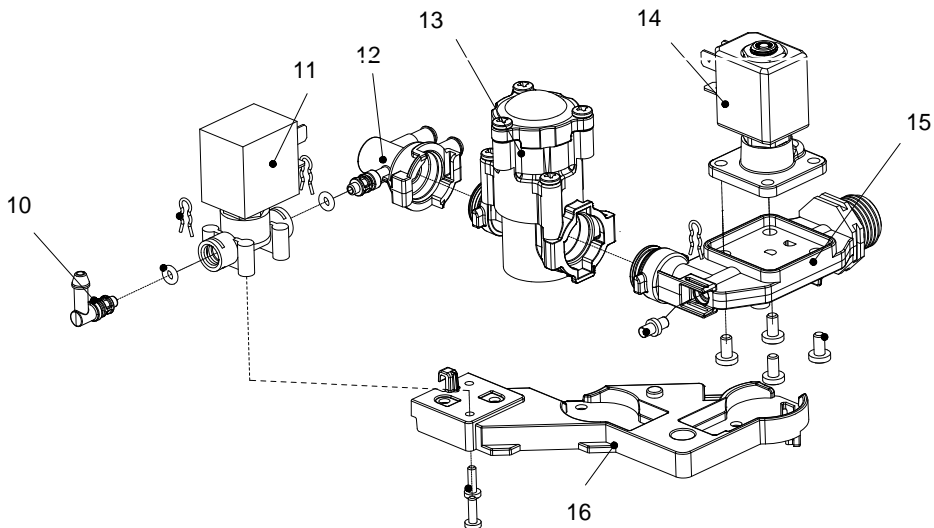

Pos	Part number	Part name
1	7.90.00088	Brew unit top cover
2	7.90.00185	Coffee connector
3	7.90.00091A	Brew unit big gear
4	7.90.00414	Brew chamber
5	7.30.00065	Brew unit sealing
6	7.90.00092	Wiper
7	8.81.01.01.015	Gear group
8	7.90.00086	Right pull plate
9	7.20.00136	Spring
10	7.30.00148	Glass ball
13	7.90.00085	Left pull plate
14	7.30.00068	Brew unit filter
18	7.90.00084	Brew unit body
20	7.90.00087	Return shaft
21	8.81.01.01.024	Coffee filter

Pos	Part number	Part name
1	-----	-----
2	7.90.00619	USB cover
3	8.81.03.02.013	Beverage spout assembly
5	7.30.00052	Magnet
6	7.90.00624	Decoration cover
8	7.90.00047	Steam connector
9	7.30.00044	Sealing
10	7.90.00048	Coffee connector
11	7.90.00480	Steam nozzle
12	7.90.00187	Milk foamer

Drive motor unit

Drainage valve unit

3way valve unit

Pos	Part number	Part name
1	8.81.03.01.024	Feedback Device
2	7.90.00026	Dispenser valve 3W body
3	7.30.00028	Cover
4	7.90.00028	Dispenser valve pin
5	7.90.00027	Dispenser valve cover
6	7.30.00040	Stepper motor
7	7.30.00037	Drainage valve sealing C
8	7.90.00034	Drainage valve body
9	7.30.00036	Sealing E
10	7.30.00035	Sealing C

1P solenoid valve assembly

3P solenoid valve assembly

Tap water solenoid valve assembly

Pos	Part number	Part name
1	7.90.00265	Connector-1P
2	7.82.00019	Solenoid valve-2.3mm-1P
3	7.90.00380	L connector-3P valve
4	7.90.00378	Pressure relief tube connector
5	7.30.00029	Sealing
6	7.82.00074	2 way Solenoid valve-2.3mm
7	7.82.00091	2 way Solenoid valve A-1.2mm
8	7.90.00371	Solenoid valve connector
9	7.90.00379	3 way connector
10	7.90.00378	Pressure relief tube connector
11	7.82.00019	Solenoid valve-2.3mm-1P
12	7.90.00377	Valve connector
13	7.82.00022	Tap water pressure reduce valve
14	7.82.00105	Water inlet valve
15	7.82.00021	Base for valve
16	7.82.00023	Bracket