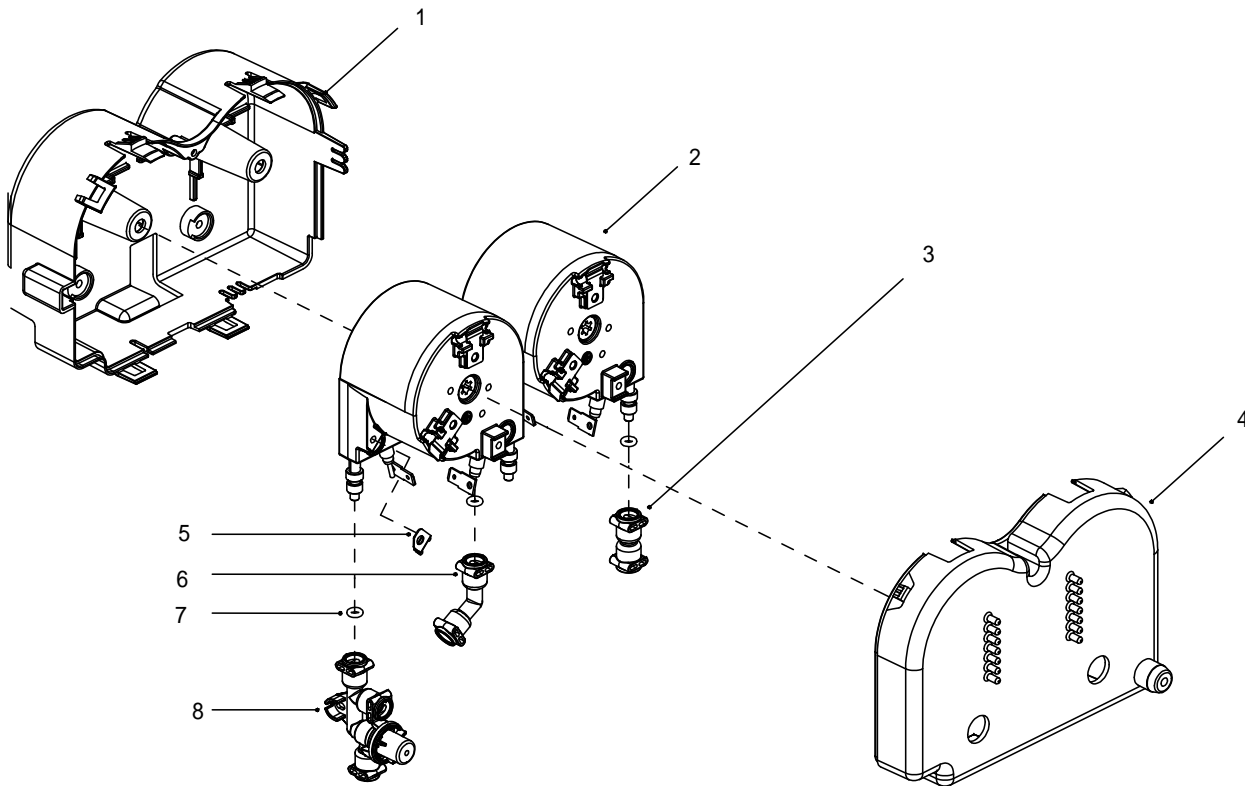

Pos	Part number	Part name
1	7.90.00610	Thermoblock box
2	7.90.00132	Thermoblock
3	7.90.00127	2 way connector
4	7.90.00611	Thermoblock box cover
5	7.90.00131	NTC support
6	7.90.00129	L connector
7	7.30.00029	SealingA
8	8.81.01.01.003	Dispenser valve 3W