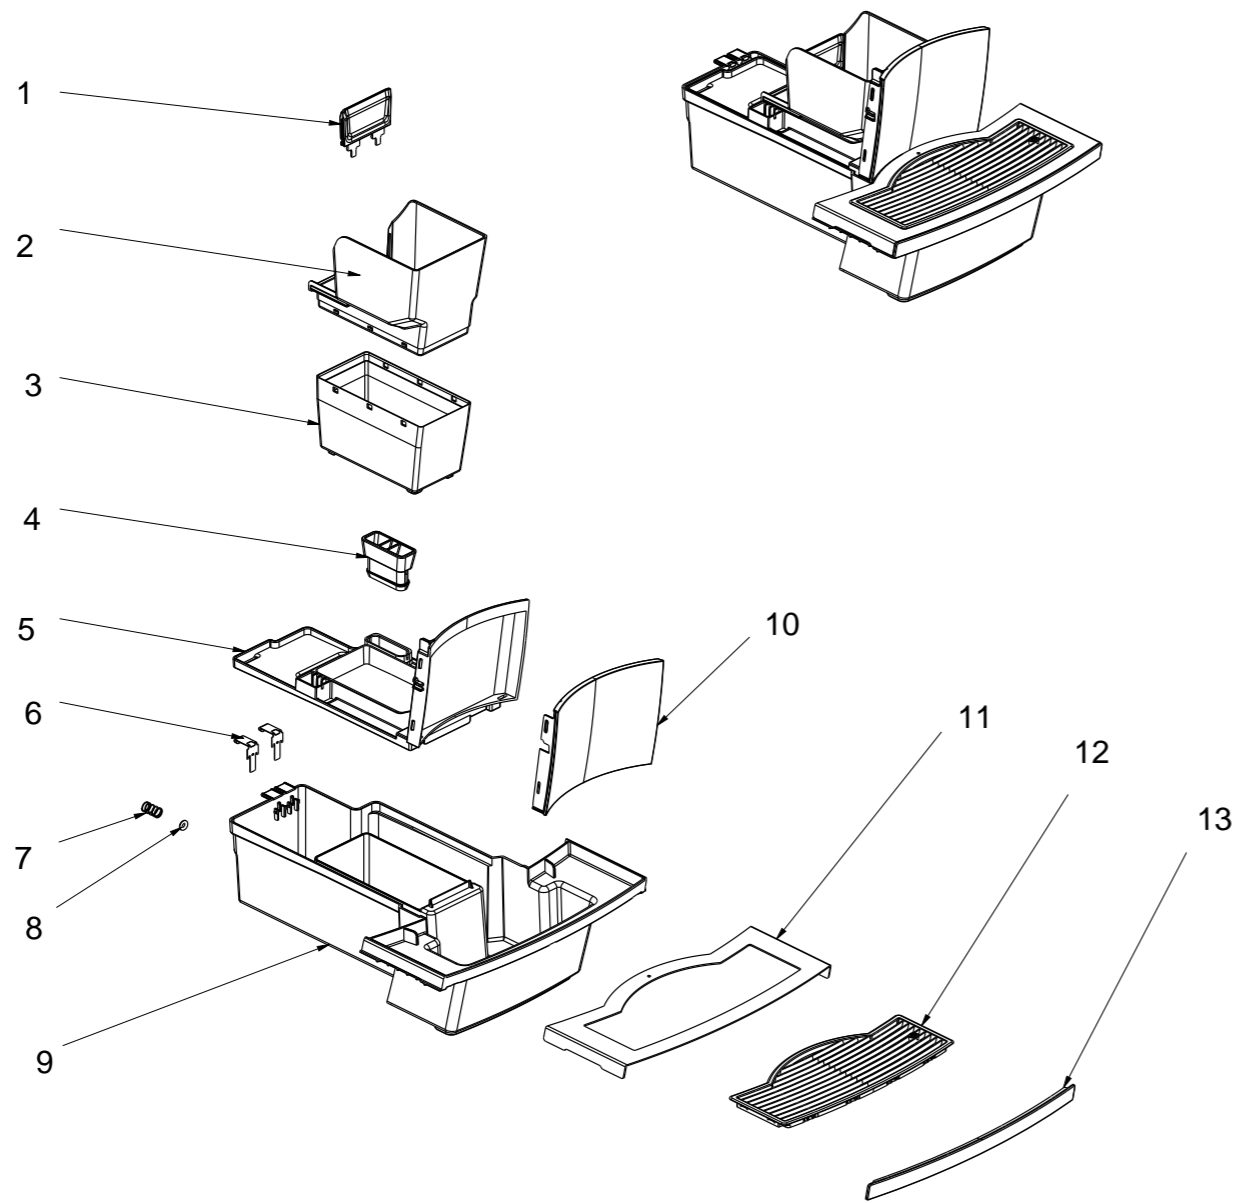

Grinder assembly

Pos	Part number	Part name
1	7.30.00096A	Beans sealing
2	7.30.00022	Grinder - Upper burr
3	7.30.00023	Grinder - Conical burr
4	7.90.00019	Lower grinder support

Water pump assembly A

Pos	Part number	Part name
1	8.81.01.02.038	Pressure maintain valve group
2	7.82.00044	Pump
3	7.30.00084	Pump transfer tube

Water pump assembly B

Drip tray assembly

Pos	Part number	Part name
1	7.30.00426	Coffee waste blocker
2	7.90.00396	Coffee waste box cover-K
3	7.90.00397	Coffee waste box basement
4	7.30.00427	Steam outlet-K
5	7.90.00394	Drip tray cover
6	7.91.00007	Water level detector
7	7.30.00078	Spring-drip tray
8	7.30.00077	Sealing-drip tray
9	7.90.00393	Drip tray
10	7.90.00395	Drip tray decoration cover
11	7.91.00006	Stainless decoration cover
12	7.90.00398	Cup support-K
13	7.90.00399	Decoration strip-drip tray
14	7.90.00419	6L water tank decorated cover
15	7.30.00077	One way valve sealing
16	7.90.00137	One way valve
17	7.30.00078	One way valve spring