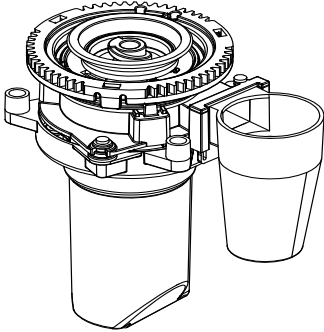

Pos	Part number	Part name
1	7.90.00088	Brew unit top cover
2	7.90.00185	Coffee connector
3	7.90.00091A	Brew unit big gear
4	7.90.00414	Brew chamber
5	7.30.00065	Brew unit sealing
6	7.90.00092	Wiper
7	8.81.01.01.015	Gear group
8	7.90.00086	Right pull plate
9	7.20.00136	Spring
10	7.30.00148	Glass ball
13	7.90.00085	Left pull plate
14	7.30.00068	Brew unit filter
18	7.90.00084	Brew unit body
20	7.90.00087	Return shaft
21	8.81.01.01.024	Coffee filter

1P solenoid valve assembly

3P solenoid valve assembly

Tap water solenoid valve assembly

Pos	Part number	Part name
1	7.90.00265	Connector-1P
2	7.82.00019	Solenoid valve-2.3mm-1P
3	7.90.00380	L connector-3P valve
4	7.90.00378	Pressure relief tube connector
5	7.30.00029	Sealing
6	7.82.00074	2 way Solenoid valve-2.3mm
7	7.82.00091	2 way Solenoid valve A-1.2mm
8	7.90.00371	Solenoid valve connector
9	7.90.00379	3 way connector
10	7.90.00378	Pressure relief tube connector
11	7.82.00019	Solenoid valve-2.3mm-1P
12	7.90.00377	Valve connector
13	7.82.00022	Tap water pressure reduce valve
14	7.82.00105	Water inlet valve
15	7.82.00021	Base for valve
16	7.82.00023	Bracket

Thermoblock assembly

Pos	Part number	Part name
1	7.90.00610	Thermoblock box
2	7.90.00132	Thermoblock
3	7.90.00127	2 way connector
4	7.90.00611	Thermoblock box cover
5	7.90.00131	NTC support
6	7.90.00129	L connector
7	7.30.00029	SealingA
8	8.81.01.01.003	Dispenser valve 3W

Grinder assembly

Pos	Part number	Part name
1	7.30.00096A	Beans sealing
2	7.30.00022	Grinder - Upper burr
3	7.30.00023	Grinder - Conical burr
4	7.90.00019	Lower grinder support

Water pump assembly A

Pos	Part number	Part name
1	8.81.01.02.038	Pressure maintain valve group
2	7.82.00044	Pump
3	7.30.00084	Pump transfer tube