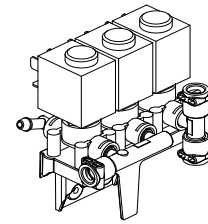

Pos	Part number	Part name
1	-----	-----
2	7.90.00619	USB cover
3	8.81.03.02.013	Beverage spout assembly
5	7.30.00052	Magnet
6	7.90.00624	Decoration cover
8	7.90.00047	Steam connector
9	7.30.00044	Sealing
10	7.90.00048	Coffee connector
11	7.90.00480	Steam nozzle
12	7.90.00187	Milk foamer

Drive motor unit

Drainage valve unit

3way valve unit

Pos	Part number	Part name
1	8.81.03.01.024	Feedback Device
2	7.90.00026	Dispenser valve 3W body
3	7.30.00028	Cover
4	7.90.00028	Dispenser valve pin
5	7.90.00027	Dispenser valve cover
6	7.30.00040	Stepper motor
7	7.30.00037	Drainage valve sealing C
8	7.90.00034	Drainage valve body
9	7.30.00036	Sealing E
10	7.30.00035	Sealing C

1P solenoid valve assembly

3P solenoid valve assembly

Tap water solenoid valve assembly

Pos	Part number	Part name
1	7.90.00265	Connector-1P
2	7.82.00019	Solenoid valve-2.3mm-1P
3	7.90.00380	L connector-3P valve
4	7.90.00378	Pressure relief tube connector
5	7.30.00029	Sealing
6	7.82.00074	2 way Solenoid valve-2.3mm
7	7.82.00091	2 way Solenoid valve A-1.2mm
8	7.90.00371	Solenoid valve connector
9	7.90.00379	3 way connector
10	7.90.00378	Pressure relief tube connector
11	7.82.00019	Solenoid valve-2.3mm-1P
12	7.90.00377	Valve connector
13	7.82.00022	Tap water pressure reduce valve
14	7.82.00105	Water inlet valve
15	7.82.00021	Base for valve
16	7.82.00023	Bracket