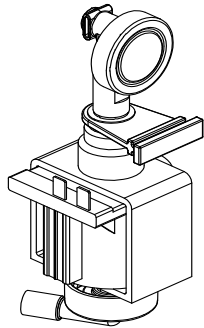

1P solenoid valve assembly

3P solenoid valve assembly

Tap water solenoid valve assembly

Pos	Part number	Part name
1	7.90.00265	Connector-1P
2	7.82.00019	Solenoid valve-2.3mm-1P
3	7.90.00380	L connector-3P valve
4	7.90.00378	Pressure relief tube connector
5	7.30.00029	Sealing
6	7.82.00074	2 way Solenoid valve-2.3mm
7	7.82.00091	2 way Solenoid valve A-1.2mm
8	7.90.00371	Solenoid valve connector
9	7.90.00379	3 way connector
10	7.90.00378	Pressure relief tube connector
11	7.82.00019	Solenoid valve-2.3mm-1P
12	7.90.00377	Valve connector
13	7.82.00022	Tap water pressure reduce valve
14	7.82.00105	Water inlet valve
15	7.82.00021	Base for valve
16	7.82.00023	Bracket

Thermoblock assembly

Pos	Part number	Part name
1	7.90.00610	Thermoblock box
2	7.90.00132	Thermoblock
3	7.90.00127	2 way connector
4	7.90.00611	Thermoblock box cover
5	7.90.00131	NTC support
6	7.90.00129	L connector
7	7.30.00029	SealingA
8	8.81.01.01.003	Dispenser valve 3W

Grinder assembly

Pos	Part number	Part name
1	7.30.00096A	Beans sealing
2	7.30.00022	Grinder - Upper burr
3	7.30.00023	Grinder - Conical burr
4	7.90.00019	Lower grinder support

Water pump assembly A

Pos	Part number	Part name
1	8.81.01.02.038	Pressure maintain valve group
2	7.82.00044	Pump
3	7.30.00084	Pump transfer tube