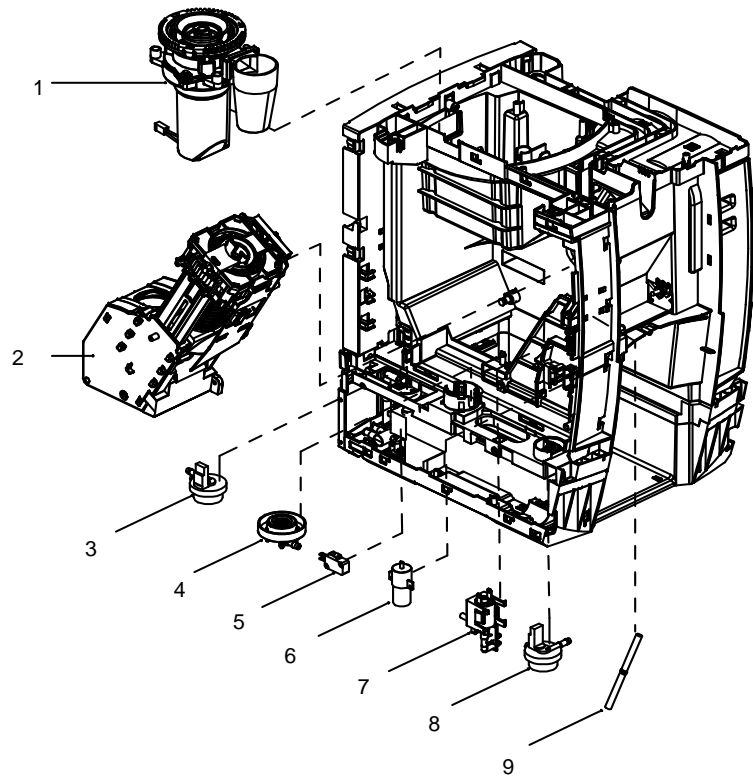

Pos	Part number	Part name
1	7.90.00355	Water tank decorated cover
2	8.81.01.02.005	Water tank
3	7.90.00352	Decoration strip -1
4	7.90.00.350	Left side panel
5	7.90.00354	Decoration strip -3
6	7.90.00356	Water tank cover
7	7.90.00351	Back cover panel
8	8.81.03.01.004	Bean container group
9	8.81.03.01.006	Bean hopper lid
10	7.90.00387	Bean container support
11	7.90.00422	Powder chute cover
12	7.90.00161	Cup warmer
13	7.90.00348	Top cover
14	7.90.00353	Decoration strip-2
15	7.90.00349	Right side panel
16	8.81.03.02.041GS-B	Display panel-K95
17	8.81.01.01.069	Milk pipe assembly
18	7.90.00347A-B	Front cover right - Black
19	8.81.03.01.001	Drip tray assembly
20	7.90.00634-B	Front cover left-Black

Pos	Part number	Part name
1	7.90.00088	Brew unit top cover
2	7.90.00185	Coffee connector
3	7.90.00091A	Brew unit big gear
4	7.90.00414	Brew chamber
5	7.30.00065	Brew unit sealing
6	7.90.00092	Wiper
7	8.81.01.01.015	Gear group
8	7.90.00086	Right pull plate
9	7.20.00136	Spring
10	7.30.00148	Glass ball
13	7.90.00085	Left pull plate
14	7.30.00068	Brew unit filter
18	7.90.00084	Brew unit body
20	7.90.00087	Return shaft
21	8.81.01.01.024	Coffee filter