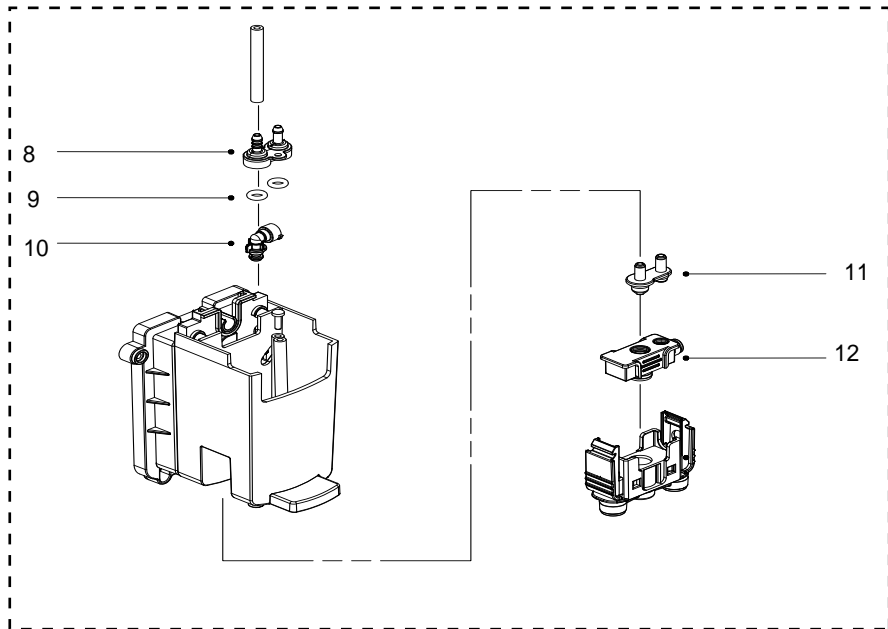

Pos	Part number	Part name
1	-----	-----
2	7.90.00619	USB cover
3	8.81.03.02.013	Beverage spout assembly
5	7.30.00052	Magnet
6	7.90.00624	Decoration cover
8	7.90.00047	Steam connector
9	7.30.00044	Sealing
10	7.90.00048	Coffee connector
11	7.90.00480	Steam nozzle
12	7.90.00187	Milk foamer