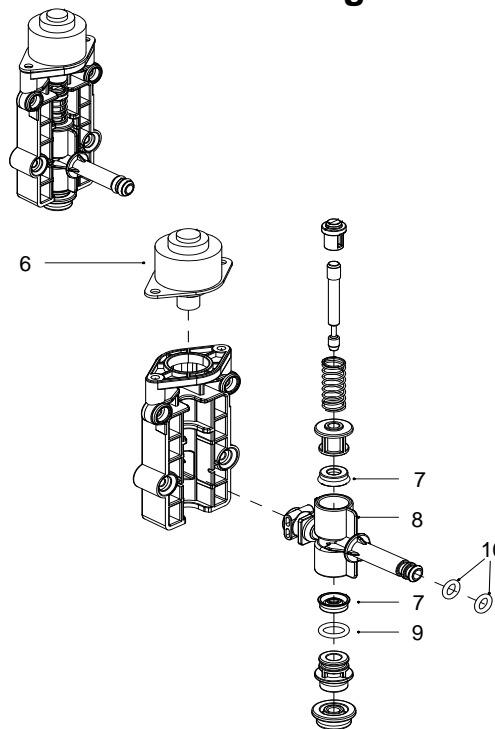

Drainage valve unit