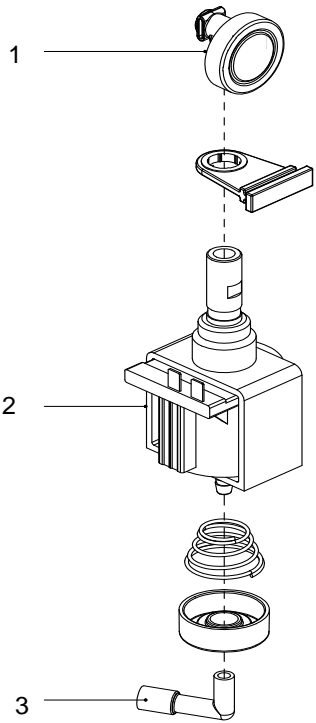

Pos	Part number	Part name
1	7.90.00088	Brew unit top cover
2	7.90.00185	Coffee connector
3	7.90.00091A	Brew unit big gear
4	7.90.00414	Brew chamber
5	7.30.00065	Brew unit sealing
6	7.90.00092	Wiper
7	8.81.01.01.015	Gear group
8	7.90.00086	Right pull plate
9	7.20.00136	Spring
10	7.30.00148	Glass ball
13	7.90.00085	Left pull plate
14	7.30.00068	Brew unit filter
18	7.90.00084	Brew unit body
20	7.90.00087	Return shaft
21	8.81.01.01.024	Coffee filter

1P solenoid valve assembly

3P solenoid valve assembly

Tap water solenoid valve assembly

Pos	Part number	Part name
1	7.90.00265	Connector-1P
2	7.82.00019	Solenoid valve-2.3mm-1P
3	7.90.00380	L connector-3P valve
4	7.90.00378	Pressure relief tube connector
5	7.30.00029	Sealing
6	7.82.00074	2 way Solenoid valve-2.3mm
7	7.82.00091	2 way Solenoid valve A-1.2mm
8	7.90.00371	Solenoid valve connector
9	7.90.00379	3 way connector
10	7.90.00378	Pressure relief tube connector
11	7.82.00019	Solenoid valve-2.3mm-1P
12	7.90.00377	Valve connector
13	7.82.00022	Tap water pressure reduce valve
14	7.82.00105	Water inlet valve
15	7.82.00021	Base for valve
16	7.82.00023	Bracket

Thermoblock assembly

Pos	Part number	Part name
1	7.90.00610	Thermoblock box
2	7.90.00132	Thermoblock
3	7.90.00127	2 way connector
4	7.90.00611	Thermoblock box cover
5	7.90.00131	NTC support
6	7.90.00129	L connector
7	7.30.00029	SealingA
8	8.81.01.01.003	Dispenser valve 3W

Grinder assembly

Pos	Part number	Part name
1	7.30.00096A	Beans sealing
2	7.30.00022	Grinder - Upper burr
3	7.30.00023	Grinder - Conical burr
4	7.90.00019	Lower grinder support

Water pump assembly A

Pos	Part number	Part name
1	8.81.01.02.038	Pressure maintain valve group
2	7.82.00044	Pump
3	7.30.00084	Pump transfer tube