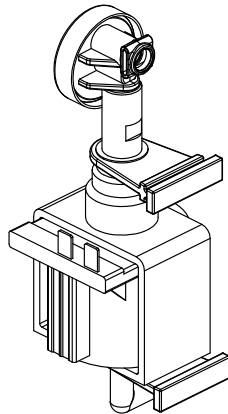

1P solenoid valve assembly

3P solenoid valve assembly

Tap water solenoid valve assembly

Pos	Part number	Part name
1	7.90.00265	Connector-1P
2	7.82.00019	Solenoid valve-2.3mm-1P
3	7.90.00380	L connector-3P valve
4	7.90.00378	Pressure relief tube connector
5	7.30.00029	Sealing
6	7.82.00074	2 way Solenoid valve-2.3mm
7	7.82.00091	2 way Solenoid valve A-1.2mm
8	7.90.00371	Solenoid valve connector
9	7.90.00379	3 way connector
10	7.90.00378	Pressure relief tube connector
11	7.82.00019	Solenoid valve-2.3mm-1P
12	7.90.00377	Valve connector
13	7.82.00022	Tap water pressure reduce valve
14	7.82.00105	Water inlet valve
15	7.82.00021	Base for valve
16	7.82.00023	Bracket

Thermoblock assembly

Pos	Part number	Part name
1	7.90.00610	Thermoblock box
2	7.90.00132	Thermoblock
3	7.90.00127	2 way connector
4	7.90.00611	Thermoblock box cover
5	7.90.00131	NTC support
6	7.90.00129	L connector
7	7.30.00029	SealingA
8	8.81.01.01.003	Dispenser valve 3W

Grinder assembly

Pos	Part number	Part name
1	7.30.00096A	Beans sealing
2	7.30.00022	Grinder - Upper burr
3	7.30.00023	Grinder - Conical burr
4	7.90.00019	Lower grinder support

Water pump assembly A

Pos	Part number	Part name
1	8.81.01.02.038	Pressure maintain valve group
2	7.82.00044	Pump
3	7.30.00084	Pump transfer tube

Water pump assembly B

Drip tray assembly

Pos	Part number	Part name
1	7.30.00426	Coffee waste blocker
2	7.90.00396	Coffee waste box cover-K
3	7.90.00397	Coffee waste box basement
4	7.30.00427	Steam outlet-K
5	7.90.00394	Drip tray cover
6	7.91.00007	Water level detector
7	7.30.00078	Spring-drip tray
8	7.30.00077	Sealing-drip tray
9	7.90.00393	Drip tray
10	7.90.00395	Drip tray decoration cover
11	7.91.00006	Stainless decoration cover
12	7.90.00398	Cup support-K
13	7.90.00399	Decoration strip-drip tray
14	7.90.00419	6L water tank decorated cover
15	7.30.00077	One way valve sealing
16	7.90.00137	One way valve
17	7.30.00078	One way valve spring