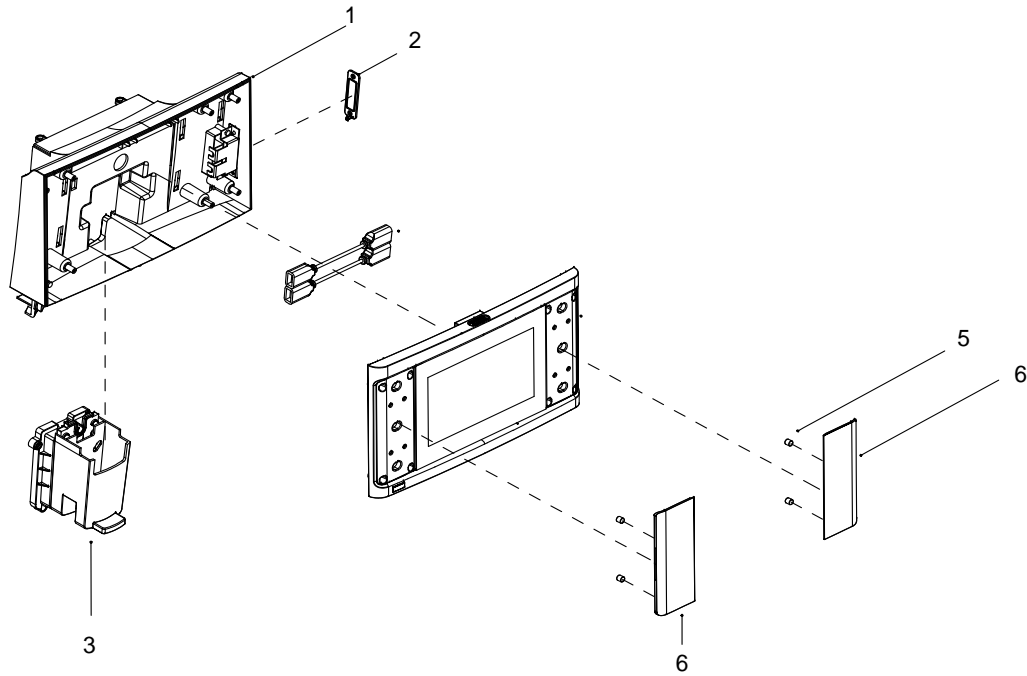

Pos	Part number	Part name
1	-----	-----
2	7.90.00619	USB cover
3	8.81.03.02.013	Beverage spout assembly
5	7.30.00052	Magnet
6	7.90.00624	Decoration cover
8	7.90.00047	Steam connector
9	7.30.00044	Sealing
10	7.90.00048	Coffee connector
11	7.90.00480	Steam nozzle
12	7.90.00187	Milk foamer