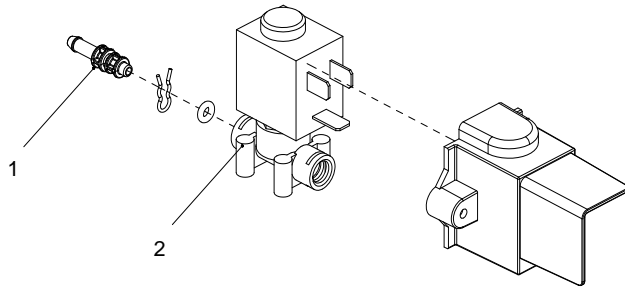

1P solenoid valve assembly

3P solenoid valve assembly

Tap water solenoid valve assembly

Pos	Part number	Part name
1	7.90.00265	Connector-1P
2	7.82.00019	Solenoid valve-2.3mm-1P
3	7.90.00380	L connector-3P valve
4	7.90.00378	Pressure relief tube connector
5	7.30.00029	Sealing
6	7.82.00074	2 way Solenoid valve-2.3mm
7	7.82.00091	2 way Solenoid valve A-1.2mm
8	7.90.00371	Solenoid valve connector
9	7.90.00379	3 way connector
10	7.90.00378	Pressure relief tube connector
11	7.82.00019	Solenoid valve-2.3mm-1P
12	7.90.00377	Valve connector
13	7.82.00022	Tap water pressure reduce valve
14	7.82.00105	Water inlet valve
15	7.82.00021	Base for valve
16	7.82.00023	Bracket