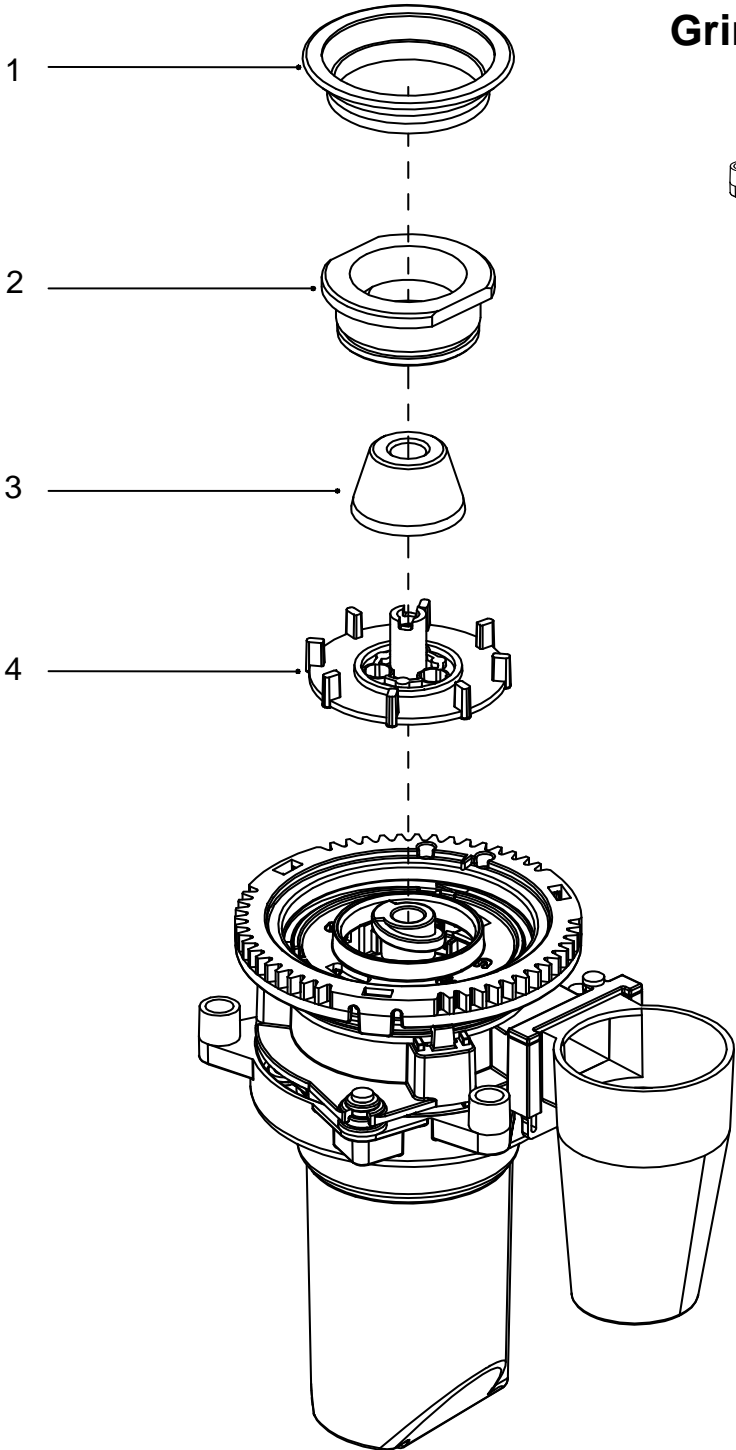

Grinder assembly

Pos	Part number	Part name
1	7.30.00096A	Beans sealing
2	7.30.00022	Grinder - Upper burr
3	7.30.00023	Grinder - Conical burr
4	7.90.00019	Lower grinder support