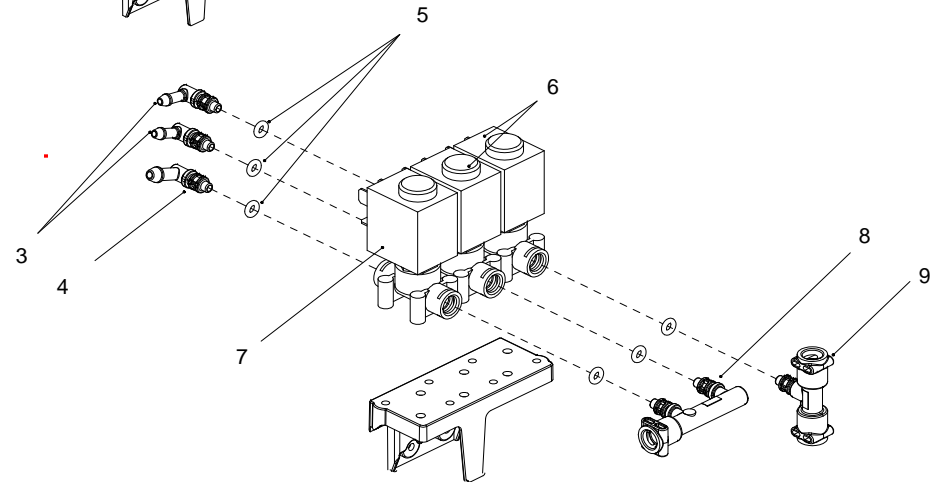

1P solenoid valve assembly

3P solenoid valve assembly

Tap water solenoid valve assembly

Pos	Part number	Part name
1	7.90.00265	Connector-1P
2	7.82.00019	Solenoid valve-2.3mm-1P
3	7.90.00380	L connector-3P valve
4	7.90.00378	Pressure relief tube connector
5	7.30.00029	Sealing
6	7.82.00074	2 way Solenoid valve-2.3mm
7	7.82.00091	2 way Solenoid valve A-1.2mm
8	7.90.00371	Solenoid valve connector
9	7.90.00379	3 way connector
10	7.90.00378	Pressure relief tube connector
11	7.82.00019	Solenoid valve-2.3mm-1P
12	7.90.00377	Valve connector
13	7.82.00022	Tap water pressure reduce valve
14	7.82.00105	Water inlet valve
15	7.82.00021	Base for valve
16	7.82.00023	Bracket