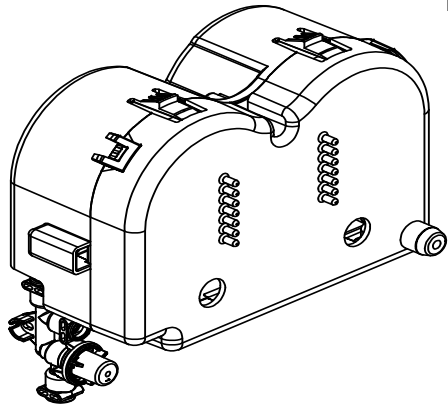

Thermoblock assembly