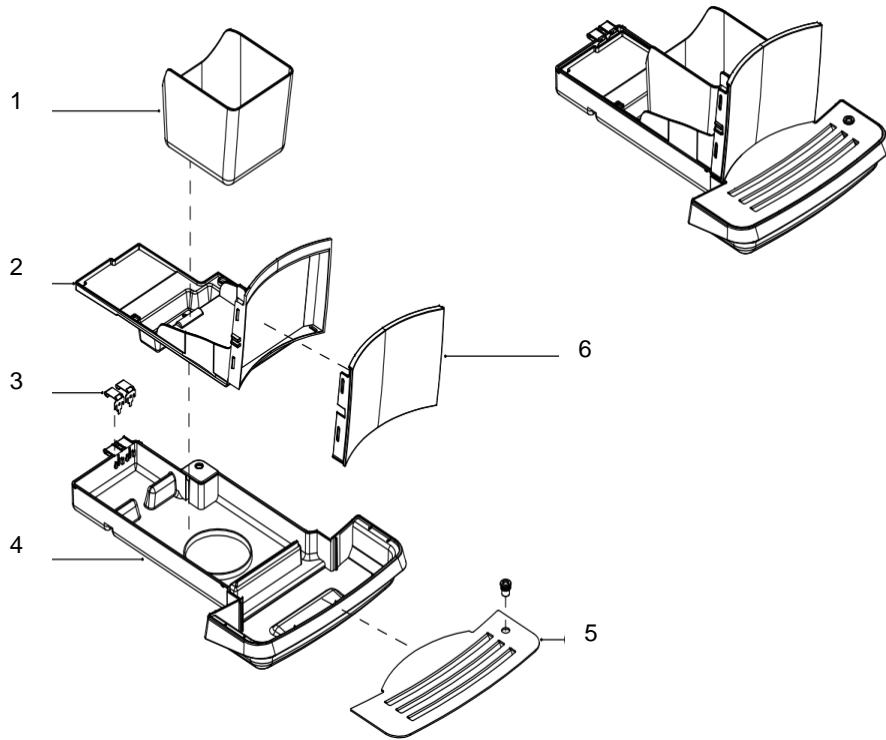

Grinder unit

POS	Part Nr	Part Name
1.	7.30.00096A	Beans sealing
2.	7.30.00022	Grinder - Upper burr
3.	7.30.00023	Grinder - Conical burr
4.	7.90.00019	Lower grinder support

Drainage Valve

POS	Part Nr	Part Name
1.	7.30.00040	Stepper motor
2.	7.30.00037	Drainage valve sealing C
3.	7.90.00034	Drainage valve body
4.	7.30.00035	Sealing C
5.	7.30.00036	Sealing E

6way valve

POS	Part Nr	Part Name
1.	7.30.00007	Ceramic plate sheet gasket
2.	7.90.00009	Water distributor
3.	7.30.00008	Sealing of 6way valve
4.	7.90.00010	Water distributor lid

Brew unit

Pos	Part number	Part name
1	7.90.00088	Brew unit top cover
2	7.90.00185	Coffee connector
3	7.90.00091A	Brew unit big gear
4	7.90.00414	Brew chamber
5	7.30.00065	Brew unit sealing
6	7.90.00092	Wiper
7	8.81.01.01.015	Gear group
8	7.90.00086	Right pull plate
9	7.20.00136	Spring
10	7.30.00148	Glass ball
13	7.90.00085	Left pull plate
14	7.30.00068	Brew unit filter
18	7.90.00084	Brew unit body
20	7.90.00087	Return shaft
21	8.81.01.01.024	Coffee filter

Pump

POS	Part Nr	Part Name
1.	8.81.01.01.010	Pressure maintain valve group
2.	7.30.00098	Pump
3.	7.30.00084	Pump transfer tube

Drip tray

POS	Part Nr	Part Name
1.	7.90.00115	Coffee grounds box
2.	7.90.00113	Coffee grounds support
3.	7.90.00117	Water level detector -drip tray
4.	8.81.01.01.029	Drip tray
5.	7.90.00116	Stainless steel grill
6.	7.90.00114	Drip tray decorate cover