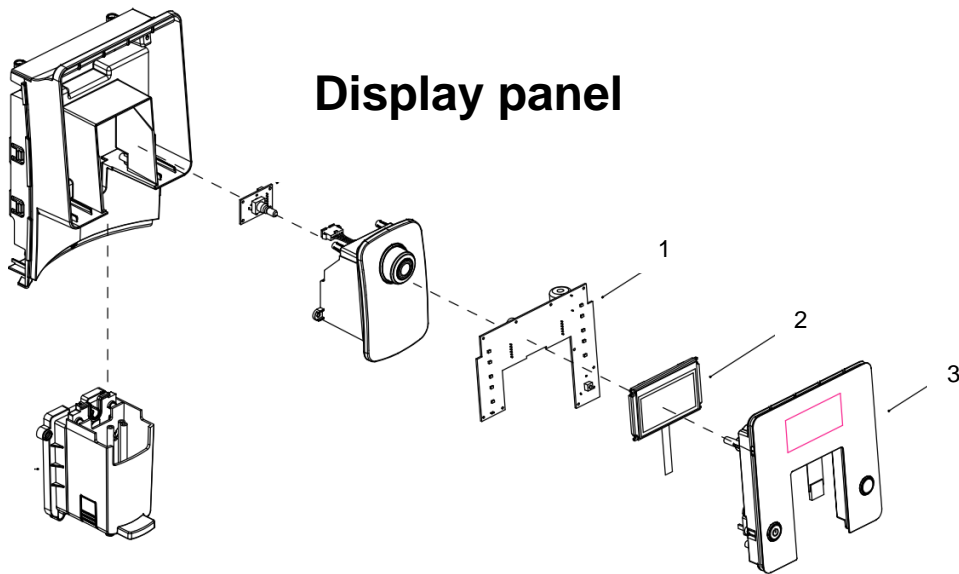

Display panel

POS	Part Nr	Part Name
1.	7.80.00002GS	QuarzaB HMI-GS
2.	7.80.00086A	LCD-KLM1601
4.	8.81.01.01.009	Coffee outlet group
5.	8.81.01.03.006	Foam unit