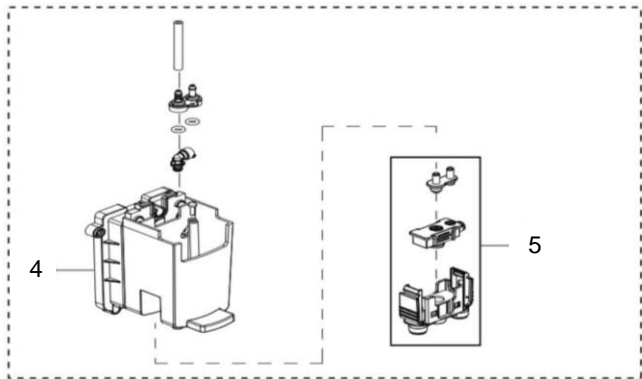

Display panel

POS	Part Nr	Part Name
1.	7.80.00002GS	QuarzaB HMI-GS
2.	7.80.00086A	LCD-KLM1601
4.	8.81.01.01.009	Coffee outlet group
5.	8.81.01.03.006	Foam unit