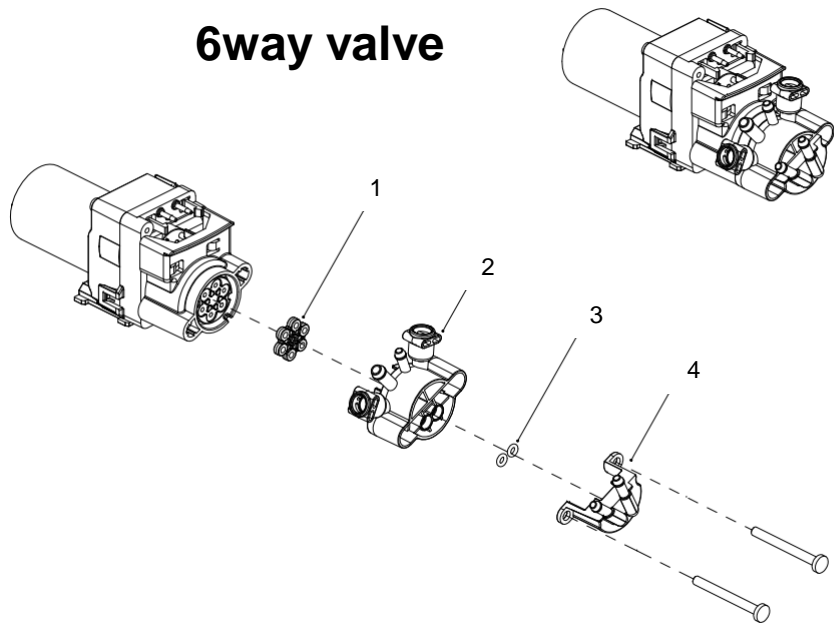

6way valve

POS	Part Nr	Part Name
1.	7.30.00007	Ceramic plate sheet gasket
2.	7.90.00009	Water distributor
3.	7.30.00008	Sealing of 6way valve
4.	7.90.00010	Water distributor lid