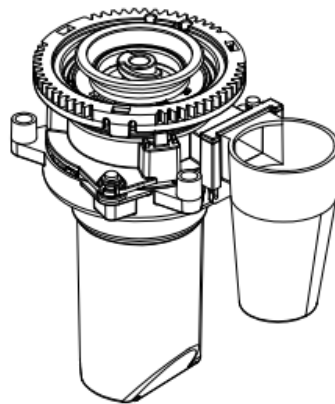

Pos	Part number	Part name
1	7.90.00121+7.90.00122	Bean hopper lid
2	8.81.01.01.019	Bean container group
3	7.90.00161	Cup warmer
4	7.90.00152-S	Top cover - silver
5	7.90.00149-S	Right side section
6	7.90.00147-B	Front cover right
7	7.90.00146-B	Front cover left
8	8.81.01.02.005+7.90.00134-B	Water tank assembly
9	7.90.00148-B	Left side section
10	7.90.00153-B	Water tank cover
11	7.90.00145-B	Back cover -black
12	7.90.00164	Logo Support
13	7.90.00165-01	Logo Cover
14	8.81.01.01.007GS	Display pannel
15	8.81.01.01.064	Milk pipe
16	7.90.00348	Drip tray assembly

Display panel

POS	Part Nr	Part Name
1.	7.80.00002GS	QuarzaB HMI-GS
2.	7.80.00086A	LCD-KLM1601
4.	8.81.01.01.009	Coffee outlet group
5.	8.81.01.03.006	Foam unit

Thermoblock assembly

POS	Part Nr	Part Name
1.	7.90.00610	Thermoblock box
2.	7.90.00132A	Thermoblock
3.	7.90.00127	2 way connector
4.	7.90.00611	Thermoblock box cover
5.	7.90.00131	NTC support
6.	7.90.00129	L connector
7.	7.30.00029	SealingA
8.	7.90.00128	Connection F

Grinder unit

POS	Part Nr	Part Name
1.	7.30.00096A	Beans sealing
2.	7.30.00022	Grinder - Upper burr
3.	7.30.00023	Grinder - Conical burr
4.	7.90.00019	Lower grinder support

Drainage Valve

POS	Part Nr	Part Name
1.	7.30.00040	Stepper motor
2.	7.30.00037	Drainage valve sealing C
3.	7.90.00034	Drainage valve body
4.	7.30.00035	Sealing C
5.	7.30.00036	Sealing E

6way valve

POS	Part Nr	Part Name
1.	7.30.00007	Ceramic plate sheet gasket
2.	7.90.00009	Water distributor
3.	7.30.00008	Sealing of 6way valve
4.	7.90.00010	Water distributor lid

Brew unit

Pos	Part number	Part name
1	7.90.00088	Brew unit top cover
2	7.90.00185	Coffee connector
3	7.90.00091A	Brew unit big gear
4	7.90.00414	Brew chamber
5	7.30.00065	Brew unit sealing
6	7.90.00092	Wiper
7	8.81.01.01.015	Gear group
8	7.90.00086	Right pull plate
9	7.20.00136	Spring
10	7.30.00148	Glass ball
13	7.90.00085	Left pull plate
14	7.30.00068	Brew unit filter
18	7.90.00084	Brew unit body
20	7.90.00087	Return shaft
21	8.81.01.01.024	Coffee filter