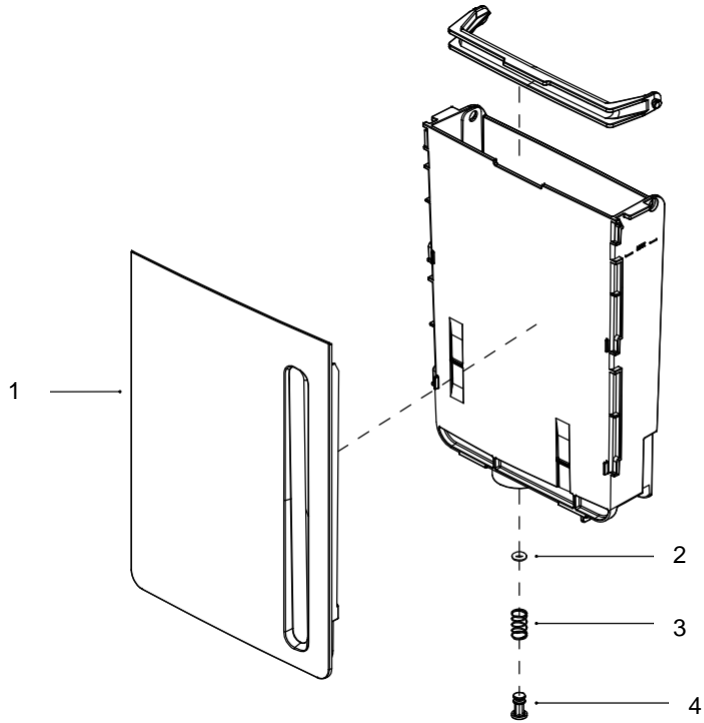

6way valve

POS	Part Nr	Part Name
1.	7.30.00007	Ceramic plate sheet gasket
2.	7.90.00009	Water distributor
3.	7.30.00008	Sealing of 6way valve
4.	7.90.00010	Water distributor lid

Brew unit

Pos	Part number	Part name
1	7.90.00088	Brew unit top cover
2	7.90.00185	Coffee connector
3	7.90.00091A	Brew unit big gear
4	7.90.00414	Brew chamber
5	7.30.00065	Brew unit sealing
6	7.90.00092	Wiper
7	8.81.01.01.015	Gear group
8	7.90.00086	Right pull plate
9	7.20.00136	Spring
10	7.30.00148	Glass ball
13	7.90.00085	Left pull plate
14	7.30.00068	Brew unit filter
18	7.90.00084	Brew unit body
20	7.90.00087	Return shaft
21	8.81.01.01.024	Coffee filter

Pump

POS	Part Nr	Part Name
1.	8.81.01.01.010	Pressure maintain valve group
2.	7.30.00098	Pump
3.	7.30.00084	Pump transfer tube

Drip tray

POS	Part Nr	Part Name
1.	7.90.00115	Coffee grounds box
2.	7.90.00113	Coffee grounds support
3.	7.90.00117	Water level detector -drip tray
4.	8.81.01.01.029	Drip tray
5.	7.90.00116	Stainless steel grill
6.	7.90.00114	Drip tray decorate cover

Water tank

POS	Part Nr	Part Name
1.	7.90.00134-B	1.8L water tank decorative cover-black
2.	7.30.00077	One way valve sealing
3.	7.30.00078	One way valve spring
4.	8.81.01.01.029	Drip tray
5.	7.90.00116	Stainless steel grill
6.	7.90.00114	Drip tray decorate cover