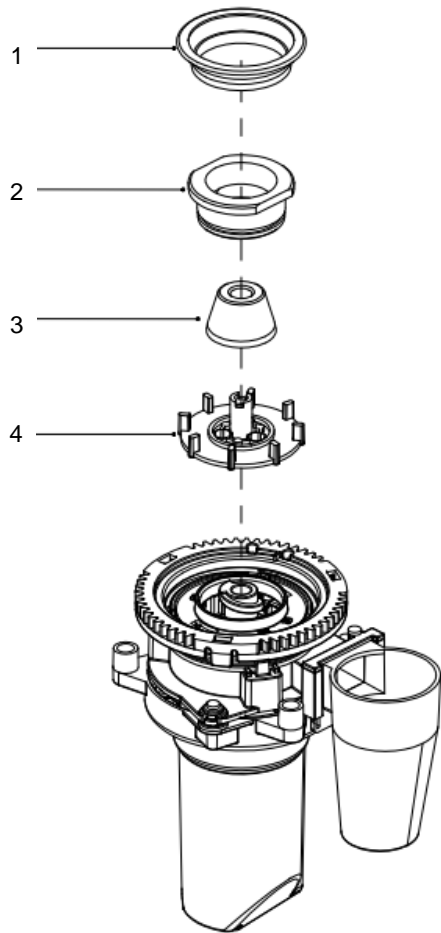

Pos	Part number	Part name
1	7.90.00121+7.90.00122	Bean hopper lid
2	8.81.01.01.019	Bean container group
3	7.90.00161	Cup warmer
4	7.90.00152-S	Top cover - silver
5	7.90.00149-S	Right side section
6	7.90.00147-B	Front cover right
7	7.90.00146-B	Front cover left
8	8.81.01.02.005+7.90.00134-B	Water tank assembly
9	7.90.00148-B	Left side section
10	7.90.00153-B	Water tank cover
11	7.90.00145-B	Back cover -black
12	7.90.00164	Logo Support
13	7.90.00165-01	Logo Cover
14	8.81.01.01.007GS	Display pannel
15	8.81.01.01.064	Milk pipe
16	7.90.00348	Drip tray assembly

Display panel

POS	Part Nr	Part Name
1.	7.80.00002GS	QuarzaB HMI-GS
2.	7.80.00086A	LCD-KLM1601
4.	8.81.01.01.009	Coffee outlet group
5.	8.81.01.03.006	Foam unit

Thermoblock assembly

POS	Part Nr	Part Name
1.	7.90.00610	Thermoblock box
2.	7.90.00132A	Thermoblock
3.	7.90.00127	2 way connector
4.	7.90.00611	Thermoblock box cover
5.	7.90.00131	NTC support
6.	7.90.00129	L connector
7.	7.30.00029	SealingA
8.	7.90.00128	Connection F

Grinder unit

POS	Part Nr	Part Name
1.	7.30.00096A	Beans sealing
2.	7.30.00022	Grinder - Upper burr
3.	7.30.00023	Grinder - Conical burr
4.	7.90.00019	Lower grinder support

Drainage Valve

POS	Part Nr	Part Name
1.	7.30.00040	Stepper motor
2.	7.30.00037	Drainage valve sealing C
3.	7.90.00034	Drainage valve body
4.	7.30.00035	Sealing C
5.	7.30.00036	Sealing E

6way valve

POS	Part Nr	Part Name
1.	7.30.00007	Ceramic plate sheet gasket
2.	7.90.00009	Water distributor
3.	7.30.00008	Sealing of 6way valve
4.	7.90.00010	Water distributor lid

Brew unit

Pos	Part number	Part name
1	7.90.00088	Brew unit top cover
2	7.90.00185	Coffee connector
3	7.90.00091A	Brew unit big gear
4	7.90.00414	Brew chamber
5	7.30.00065	Brew unit sealing
6	7.90.00092	Wiper
7	8.81.01.01.015	Gear group
8	7.90.00086	Right pull plate
9	7.20.00136	Spring
10	7.30.00148	Glass ball
13	7.90.00085	Left pull plate
14	7.30.00068	Brew unit filter
18	7.90.00084	Brew unit body
20	7.90.00087	Return shaft
21	8.81.01.01.024	Coffee filter