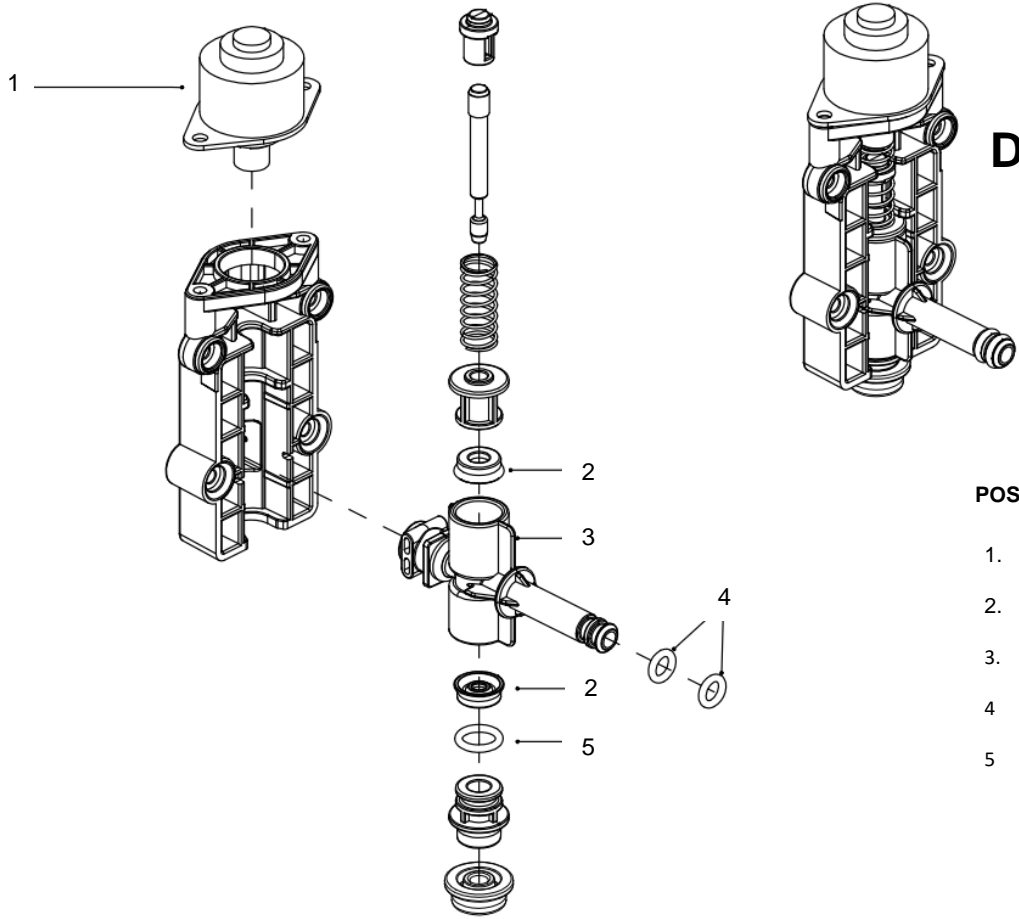

Pos	Part number	Part name
1	7.90.00121+7.90.00122	Bean hopper lid
2	8.81.01.01.019	Bean container group
3	7.90.00161	Cup warmer
4	7.90.00152-S	Top cover - silver
5	7.90.00149-S	Right side section
6	7.90.00147-B	Front cover right
7	7.90.00146-B	Front cover left
8	8.81.01.02.005+7.90.00134-B	Water tank assembly
9	7.90.00148-B	Left side section
10	7.90.00153-B	Water tank cover
11	7.90.00145-B	Back cover -black
12	7.90.00164	Logo Support
13	7.90.00165-01	Logo Cover
14	8.81.01.01.007GS	Display pannel
15	8.81.01.01.064	Milk pipe
16	7.90.00348	Drip tray assembly

Display panel

POS	Part Nr	Part Name
1.	7.80.00002GS	QuarzaB HMI-GS
2.	7.80.00086A	LCD-KLM1601
4.	8.81.01.01.009	Coffee outlet group
5.	8.81.01.03.006	Foam unit

Thermoblock assembly

POS	Part Nr	Part Name
1.	7.90.00610	Thermoblock box
2.	7.90.00132A	Thermoblock
3.	7.90.00127	2 way connector
4.	7.90.00611	Thermoblock box cover
5.	7.90.00131	NTC support
6.	7.90.00129	L connector
7.	7.30.00029	SealingA
8.	7.90.00128	Connection F

Grinder unit

POS	Part Nr	Part Name
1.	7.30.00096A	Beans sealing
2.	7.30.00022	Grinder - Upper burr
3.	7.30.00023	Grinder - Conical burr
4.	7.90.00019	Lower grinder support

Drainage Valve

POS	Part Nr	Part Name
1.	7.30.00040	Stepper motor
2.	7.30.00037	Drainage valve sealing C
3.	7.90.00034	Drainage valve body
4.	7.30.00035	Sealing C
5.	7.30.00036	Sealing E

6way valve

POS	Part Nr	Part Name
1.	7.30.00007	Ceramic plate sheet gasket
2.	7.90.00009	Water distributor
3.	7.30.00008	Sealing of 6way valve
4.	7.90.00010	Water distributor lid

Brew unit

Pos	Part number	Part name
1	7.90.00088	Brew unit top cover
2	7.90.00185	Coffee connector
3	7.90.00091A	Brew unit big gear
4	7.90.00414	Brew chamber
5	7.30.00065	Brew unit sealing
6	7.90.00092	Wiper
7	8.81.01.01.015	Gear group
8	7.90.00086	Right pull plate
9	7.20.00136	Spring
10	7.30.00148	Glass ball
13	7.90.00085	Left pull plate
14	7.30.00068	Brew unit filter
18	7.90.00084	Brew unit body
20	7.90.00087	Return shaft
21	8.81.01.01.024	Coffee filter