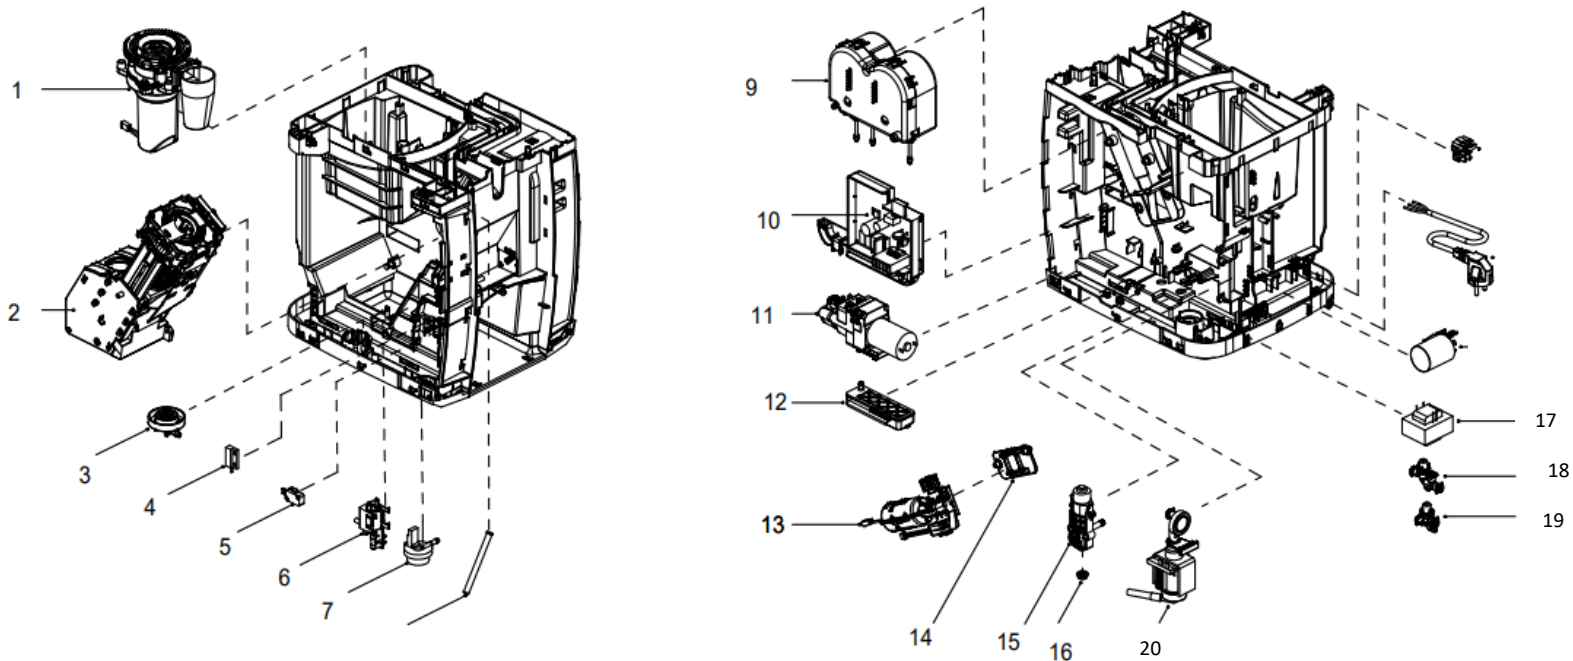

Pos	Part number	Part name
1	7.90.00121+7.90.00122	Bean hopper lid
2	8.81.01.01.019	Bean container group
3	7.90.00161	Cup warmer
4	7.90.00152-S	Top cover - silver
5	7.90.00149-S	Right side section
6	7.90.00147-B	Front cover right
7	7.90.00146-B	Front cover left
8	8.81.01.02.005+7.90.00134-B	Water tank assembly
9	7.90.00148-B	Left side section
10	7.90.00153-B	Water tank cover
11	7.90.00145-B	Back cover -black
12	7.90.00164	Logo Support
13	7.90.00165-01	Logo Cover
14	8.81.01.01.007GS	Display pannel
15	8.81.01.01.064	Milk pipe
16	7.90.00348	Drip tray assembly

POS	Part Nr	Part Name	POS	Part Nr	Part Name	POS	Part Nr	Part Name
1.	8.81.01.01.002GS	Grinder group-GS	7	7.30.00089	Flowmeter	15	8.81.01.01.006	Drainage valve
2.	8.81.01.01.016-01	Brew unit	9	8.81.01.01.016-01	Thermoblock assembly	16	7.30.00092	Drainage seal ring
3.	8.81.01.01.005	Water Inlet assembly	10	7.80.00006GS	PCB – QB	17	7.30.00091A	Transformer
4.	7.30.00095	Water level detector	11	8.81.01.01.001GS	6 way valve group	18	8.81.01.01.003	Dispenser valve 3W
5.	7.30.00088	Microswitch	12	8.81.01.049	Condenser	19	8.81.01.01.004	Dispenser valve 2W
6.	8.81.03.03.031	Air valve group	13	8.81.01.01.014GS	Geared motor group -GS	20	8.81.01.01.011GS	Pump group

Grinder unit

POS	Part Nr	Part Name
1.	7.30.00096A	Beans sealing
2.	7.30.00022	Grinder - Upper burr
3.	7.30.00023	Grinder - Conical burr
4.	7.90.00019	Lower grinder support

Drainage Valve

POS	Part Nr	Part Name
1.	7.30.00040	Stepper motor
2.	7.30.00037	Drainage valve sealing C
3.	7.90.00034	Drainage valve body
4.	7.30.00035	Sealing C
5.	7.30.00036	Sealing E