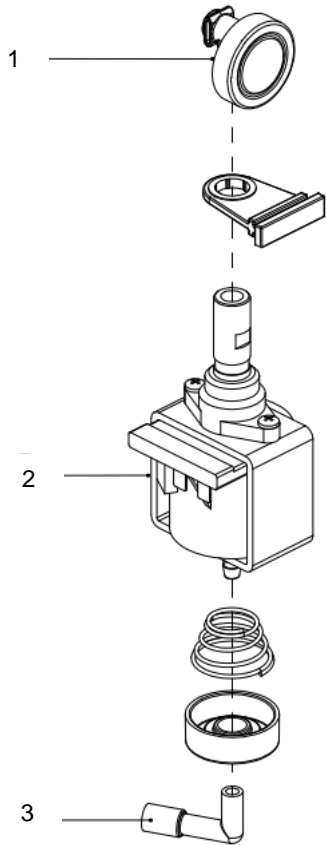

Pos	Part number	Part name
1	7.90.00121+7.90.00122	Bean hopper lid
2	8.81.01.01.019	Bean container group
3	7.90.00161	Cup warmer
4	7.90.00152-S	Top cover - silver
5	7.90.00149-S	Right side section
6	7.90.00147-B	Front cover right
7	7.90.00146-B	Front cover left
8	8.81.01.02.005+7.90.00134-B	Water tank assembly
9	7.90.00148-B	Left side section
10	7.90.00153-B	Water tank cover
11	7.90.00145-B	Back cover -black
12	7.90.00164	Logo Support
13	7.90.00165-01	Logo Cover
14	8.81.01.01.007GS	Display pannel
15	8.81.01.01.064	Milk pipe
16	7.90.00348	Drip tray assembly

Grinder unit

POS	Part Nr	Part Name
1.	7.30.00096A	Beans sealing
2.	7.30.00022	Grinder - Upper burr
3.	7.30.00023	Grinder - Conical burr
4.	7.90.00019	Lower grinder support

Drainage Valve

POS	Part Nr	Part Name
1.	7.30.00040	Stepper motor
2.	7.30.00037	Drainage valve sealing C
3.	7.90.00034	Drainage valve body
4.	7.30.00035	Sealing C
5.	7.30.00036	Sealing E

6way valve

POS	Part Nr	Part Name
1.	7.30.00007	Ceramic plate sheet gasket
2.	7.90.00009	Water distributor
3.	7.30.00008	Sealing of 6way valve
4.	7.90.00010	Water distributor lid

Brew unit

Pos	Part number	Part name
1	7.90.00088	Brew unit top cover
2	7.90.00185	Coffee connector
3	7.90.00091A	Brew unit big gear
4	7.90.00414	Brew chamber
5	7.30.00065	Brew unit sealing
6	7.90.00092	Wiper
7	8.81.01.01.015	Gear group
8	7.90.00086	Right pull plate
9	7.20.00136	Spring
10	7.30.00148	Glass ball
13	7.90.00085	Left pull plate
14	7.30.00068	Brew unit filter
18	7.90.00084	Brew unit body
20	7.90.00087	Return shaft
21	8.81.01.01.024	Coffee filter

Pump

POS	Part Nr	Part Name
1.	8.81.01.01.010	Pressure maintain valve group
2.	7.30.00098	Pump
3.	7.30.00084	Pump transfer tube

Drip tray

POS	Part Nr	Part Name
1.	7.90.00115	Coffee grounds box
2.	7.90.00113	Coffee grounds support
3.	7.90.00117	Water level detector -drip tray
4.	8.81.01.01.029	Drip tray
5.	7.90.00116	Stainless steel grill
6.	7.90.00114	Drip tray decorate cover