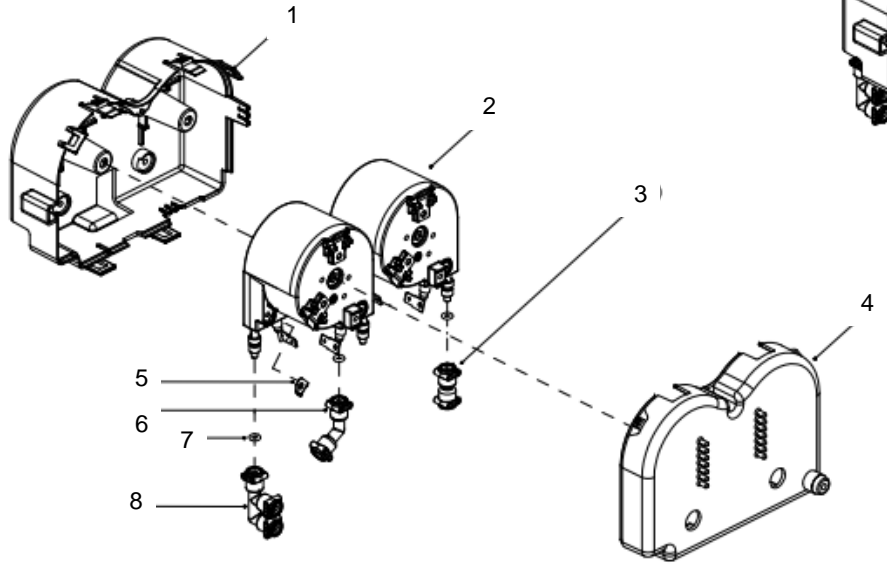

Thermoblock assembly

POS	Part Nr	Part Name
1.	7.90.00610	Thermoblock box
2.	7.90.00132A	Thermoblock
3.	7.90.00127	2 way connector
4.	7.90.00611	Thermoblock box cover
5.	7.90.00131	NTC support
6.	7.90.00129	L connector
7.	7.30.00029	SealingA
8.	7.90.00128	Connection F