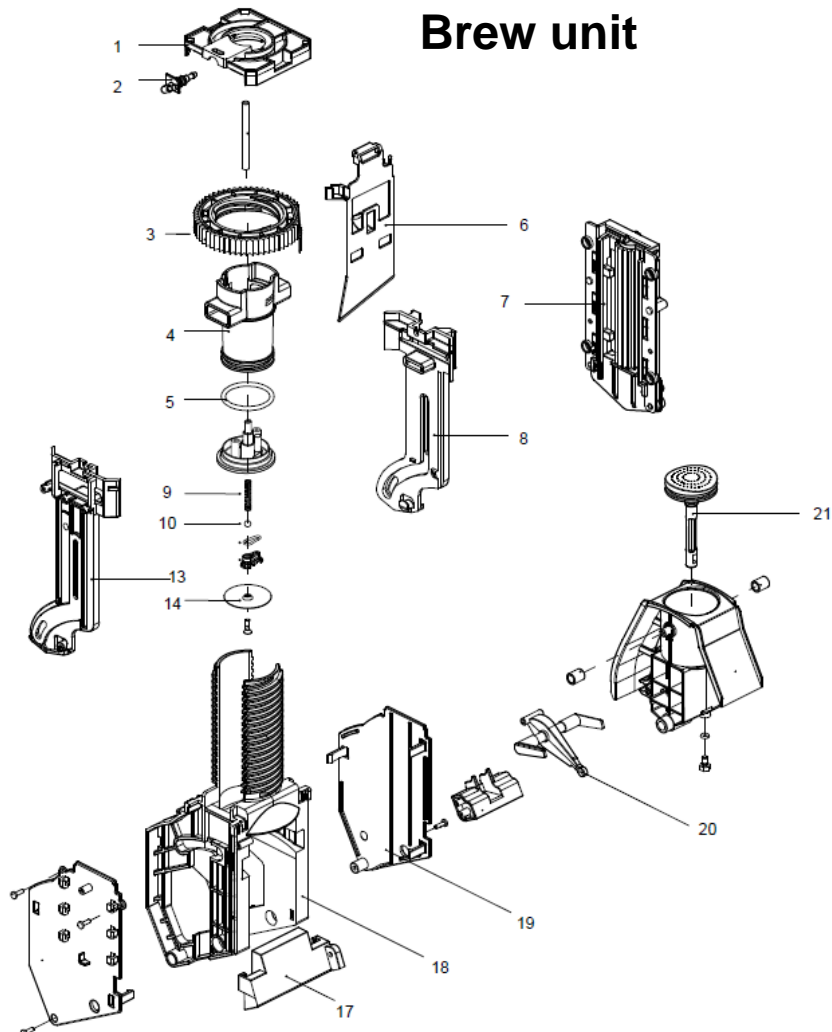

POS	Part Nr	Part Name	POS	Part Nr	Part Name	POS	Part Nr	Part Name
1.	8.81.01.01.002GS	Grinder group-GS	7	7.30.00089	Flowmeter	15	8.81.01.01.006	Drainage valve
2.	8.81.01.01.016-01	Brew unit	9	8.81.01.01.016-01	Thermoblock assembly	16	7.30.00092	Drainage seal ring
3.	8.81.01.01.005	Water Inlet assembly	10	7.80.00006GS	PCB – QB	17	7.30.00091A	Transformer
4.	7.30.00095	Water level detector	11	8.81.01.01.001GS	6 way valve group	18	8.81.01.01.003	Dispenser valve 3W
5.	7.30.00088	Microswitch	12	8.81.01.049	Condenser	19	8.81.01.01.004	Dispenser valve 2W
6.	8.81.03.03.031	Air valve group	13	8.81.01.01.014GS	Geared motor group -GS	20	8.81.01.01.011GS	Pump group

Grinder unit

POS	Part Nr	Part Name
1.	7.30.00096A	Beans sealing
2.	7.30.00022	Grinder - Upper burr
3.	7.30.00023	Grinder - Conical burr
4.	7.90.00019	Lower grinder support

Drainage Valve

POS	Part Nr	Part Name
1.	7.30.00040	Stepper motor
2.	7.30.00037	Drainage valve sealing C
3.	7.90.00034	Drainage valve body
4.	7.30.00035	Sealing C
5.	7.30.00036	Sealing E

6way valve

POS	Part Nr	Part Name
1.	7.30.00007	Ceramic plate sheet gasket
2.	7.90.00009	Water distributor
3.	7.30.00008	Sealing of 6way valve
4.	7.90.00010	Water distributor lid

Brew unit

Pos	Part number	Part name
1	7.90.00088	Brew unit top cover
2	7.90.00185	Coffee connector
3	7.90.00091A	Brew unit big gear
4	7.90.00414	Brew chamber
5	7.30.00065	Brew unit sealing
6	7.90.00092	Wiper
7	8.81.01.01.015	Gear group
8	7.90.00086	Right pull plate
9	7.20.00136	Spring
10	7.30.00148	Glass ball
13	7.90.00085	Left pull plate
14	7.30.00068	Brew unit filter
18	7.90.00084	Brew unit body
20	7.90.00087	Return shaft
21	8.81.01.01.024	Coffee filter