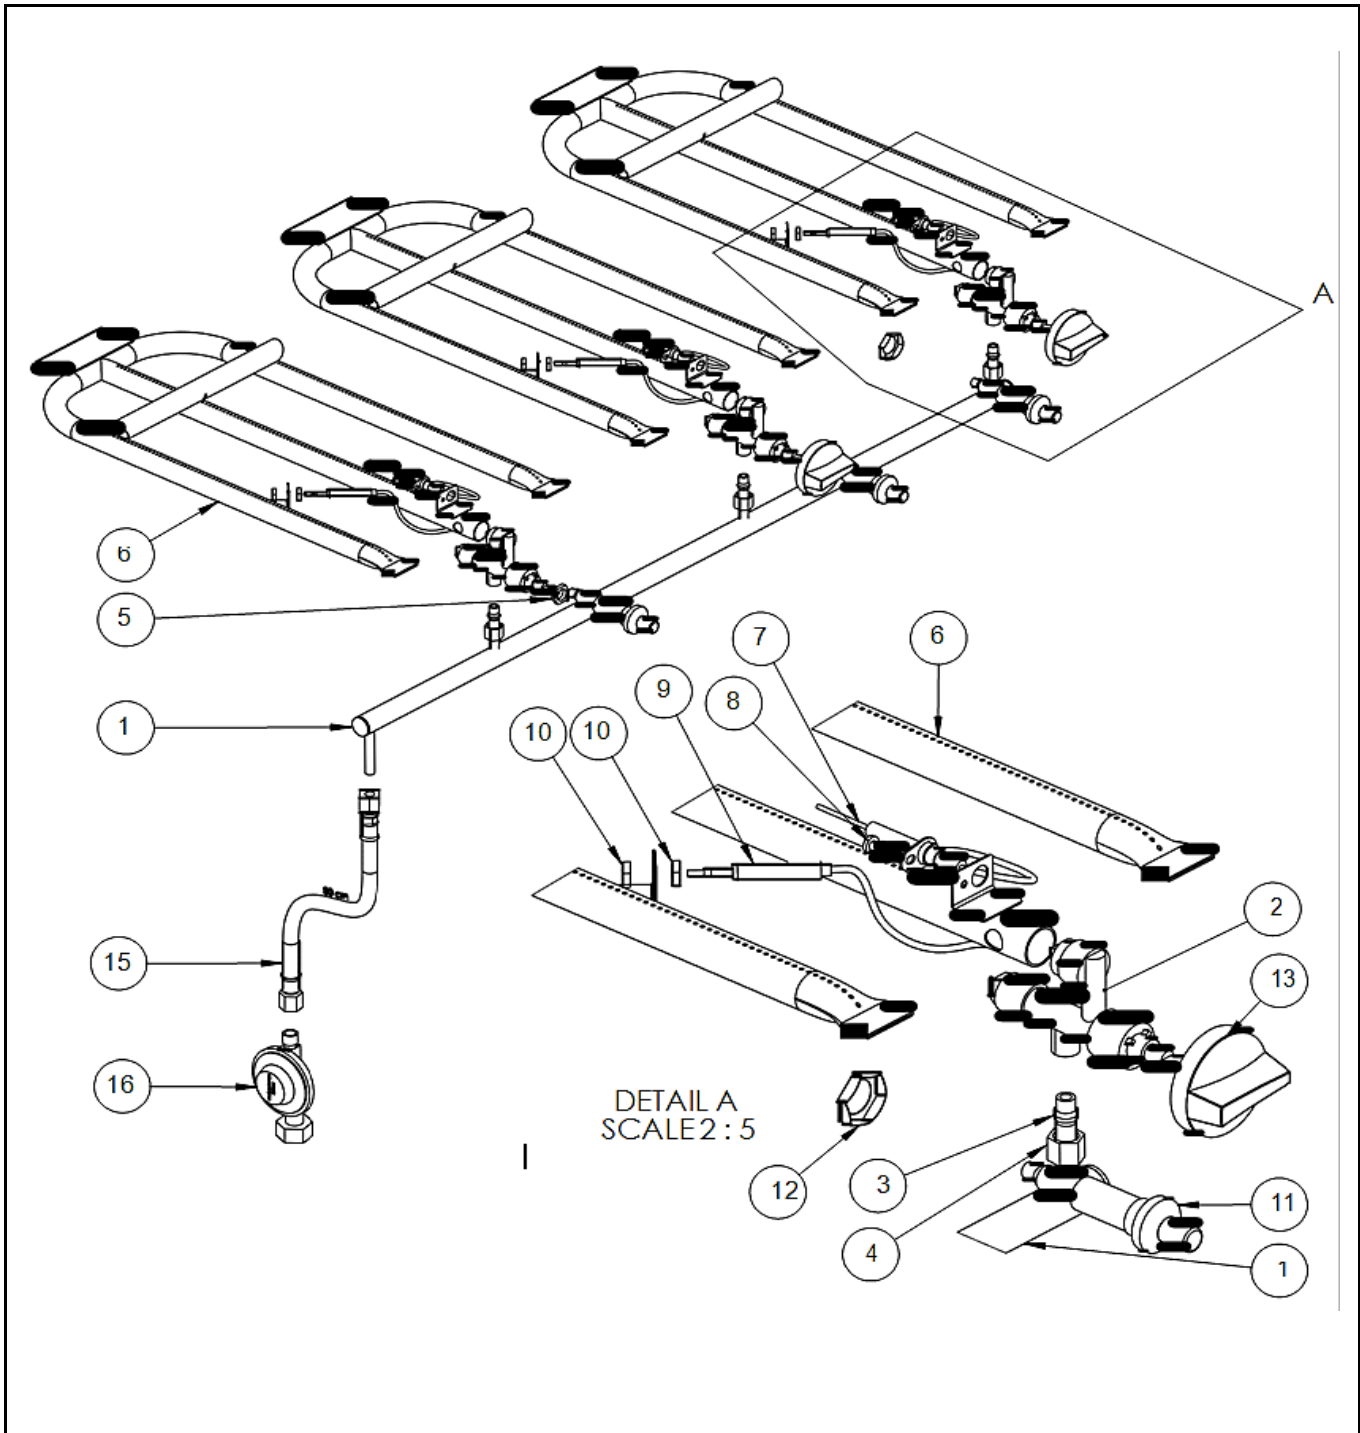

Drawing

Hendi B.V. Steenoven 21 3911 TX Rhenen The Netherlands	Batch #	Appliance part#
	0000000	145555
	Description	
	Grill system "3000"	

Date	27-04-2012	Revision #	Revision version
Revision	First bill of materials (BOM)