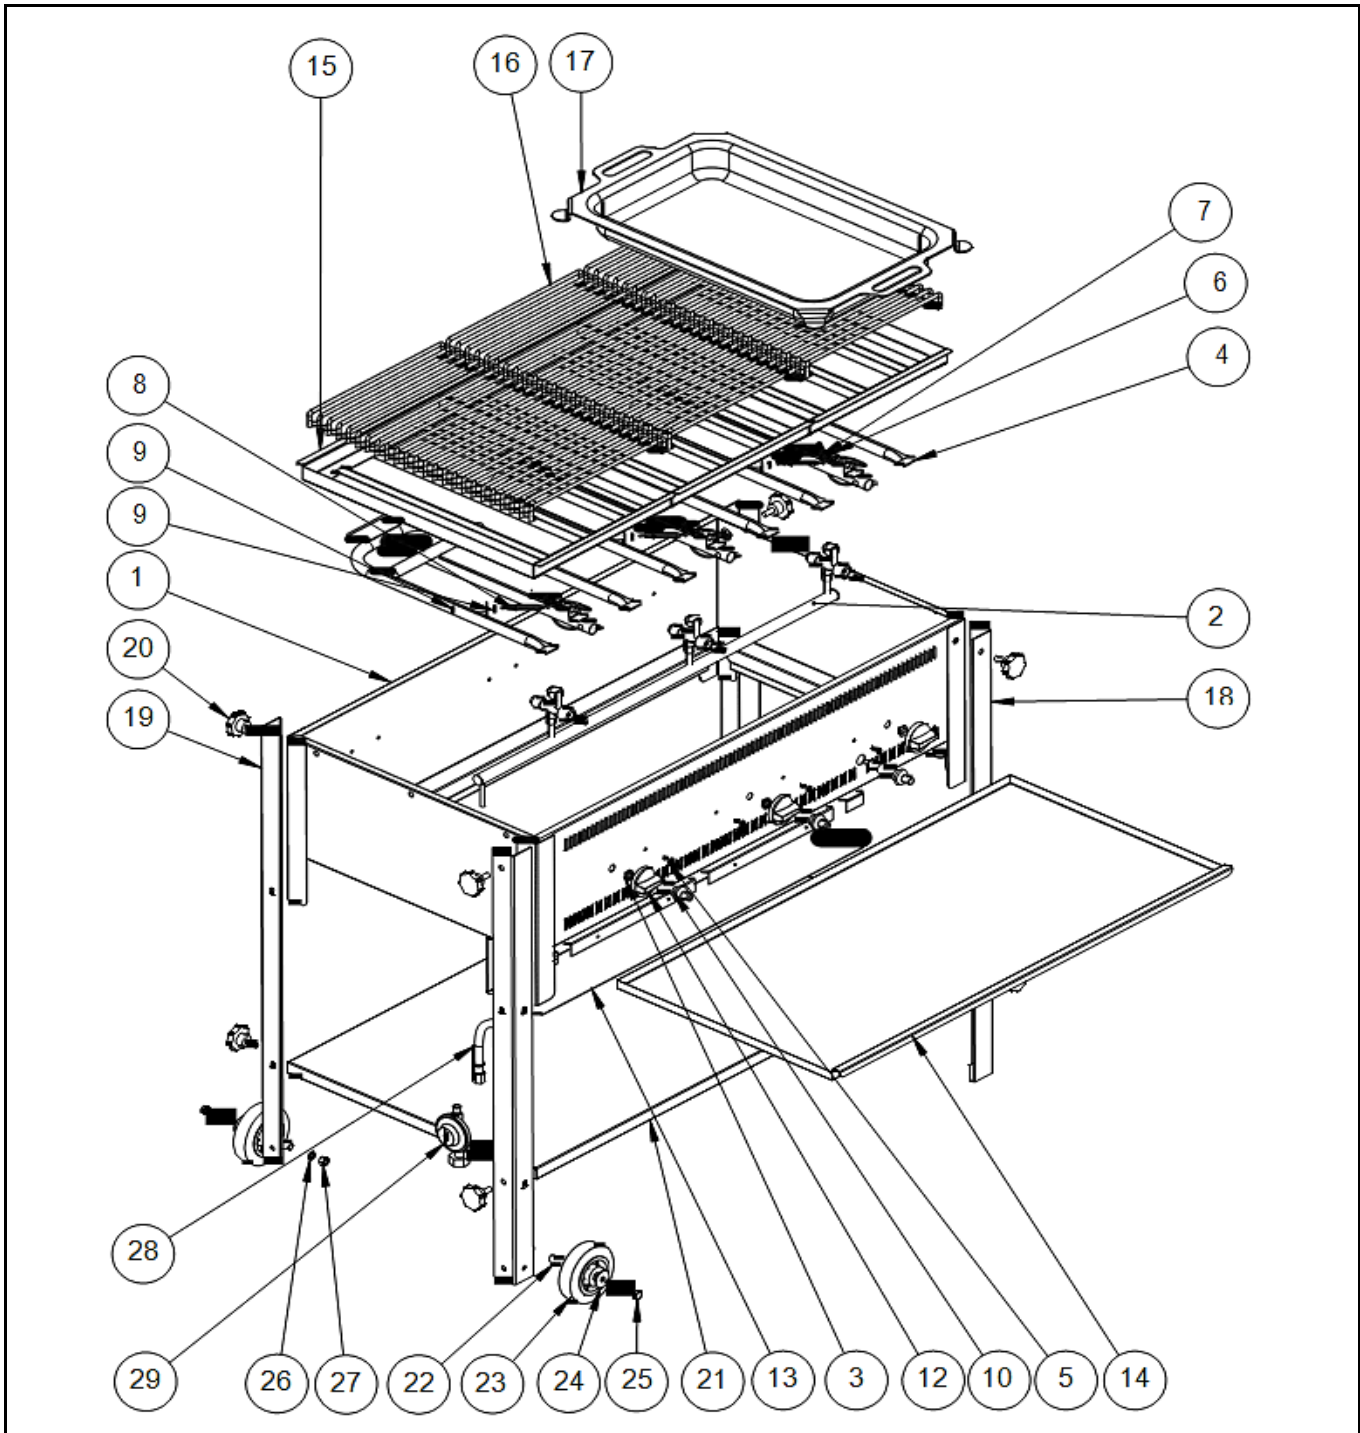

Drawing

Hendi B.V. Steenoven 21 3911 TX Rhenen The Netherlands	Batch #	Appliance part#
	0000000	145555
	Description	
	Grill system "3000"	

Date	27-04-2012	Revision #	Revision version
Revision	First bill of materials (BOM)