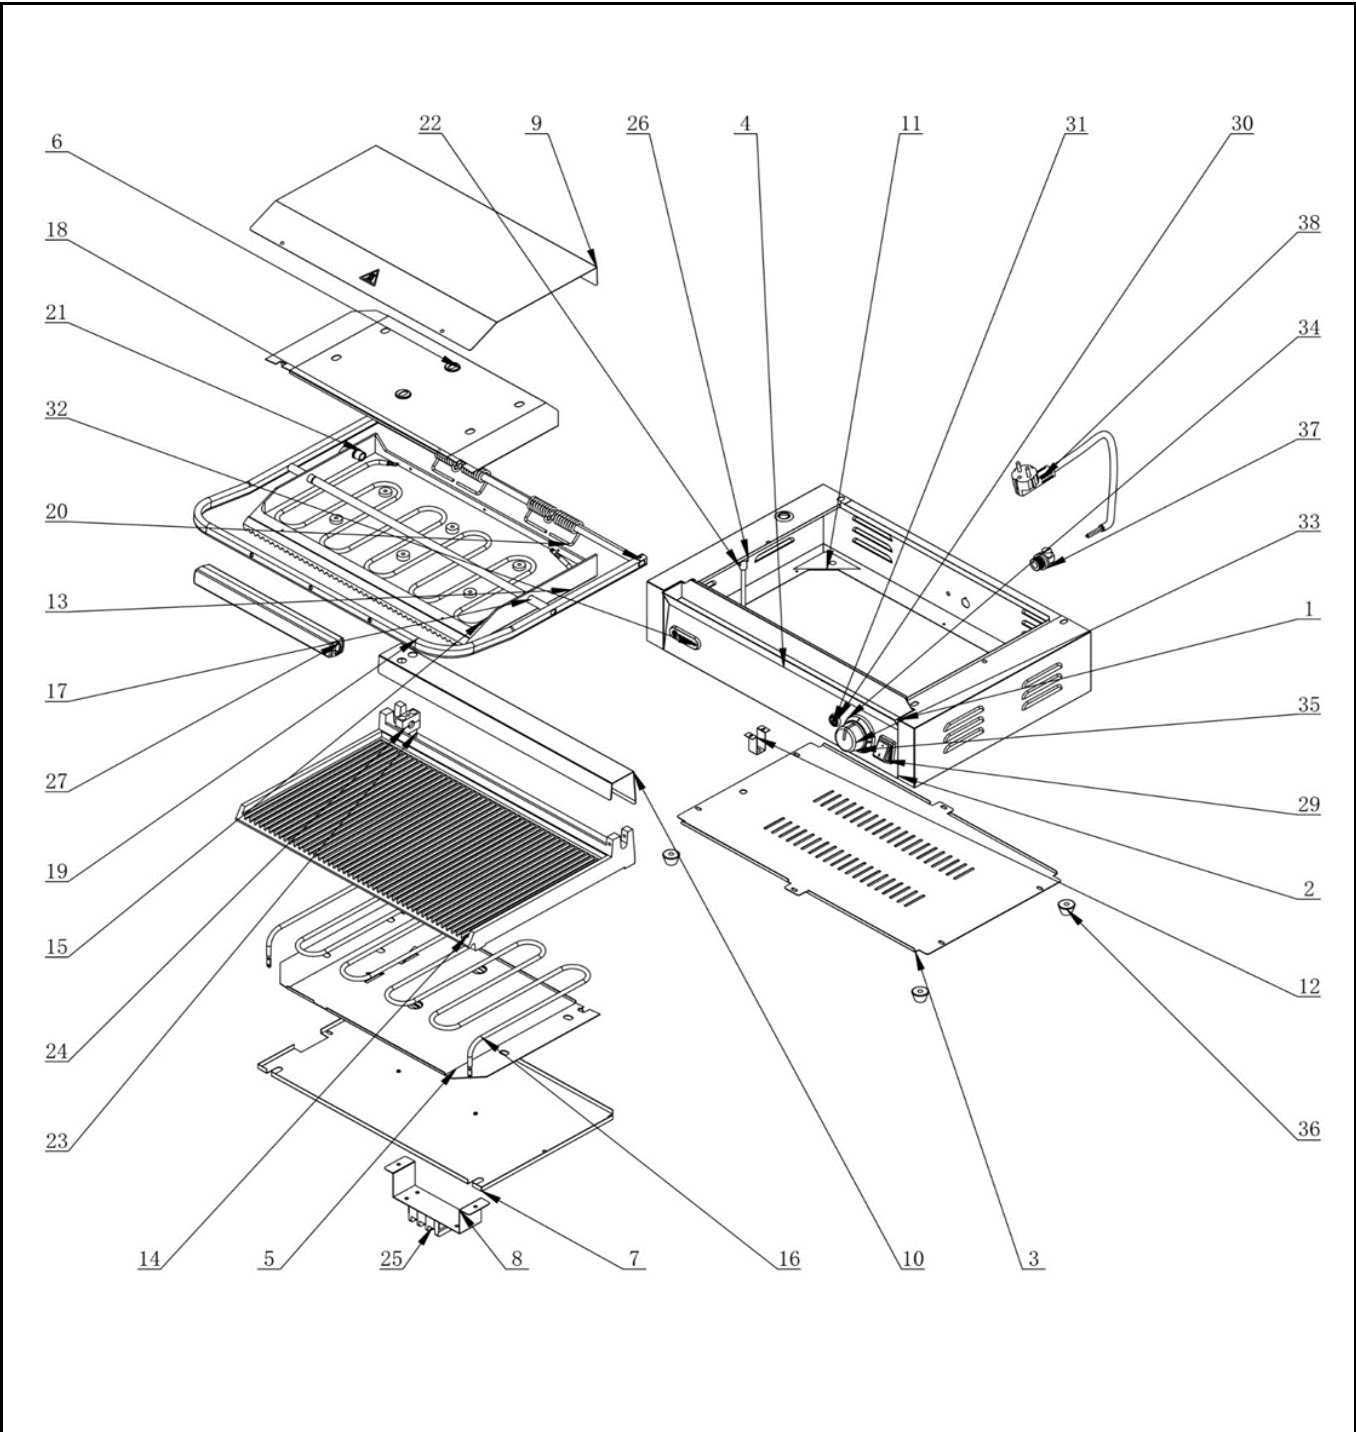

Drawing

Tools for Chefs

Hendi B.V.
Steenoven 21
3911 TX Rhenen
The Netherlands

Batch #	Appliance part#
000000 and up	263624

Description
Panini Grill "XL"

Date	01-02-2023	Revision #	1.0
Revision	First Bill of Materials (BOM)