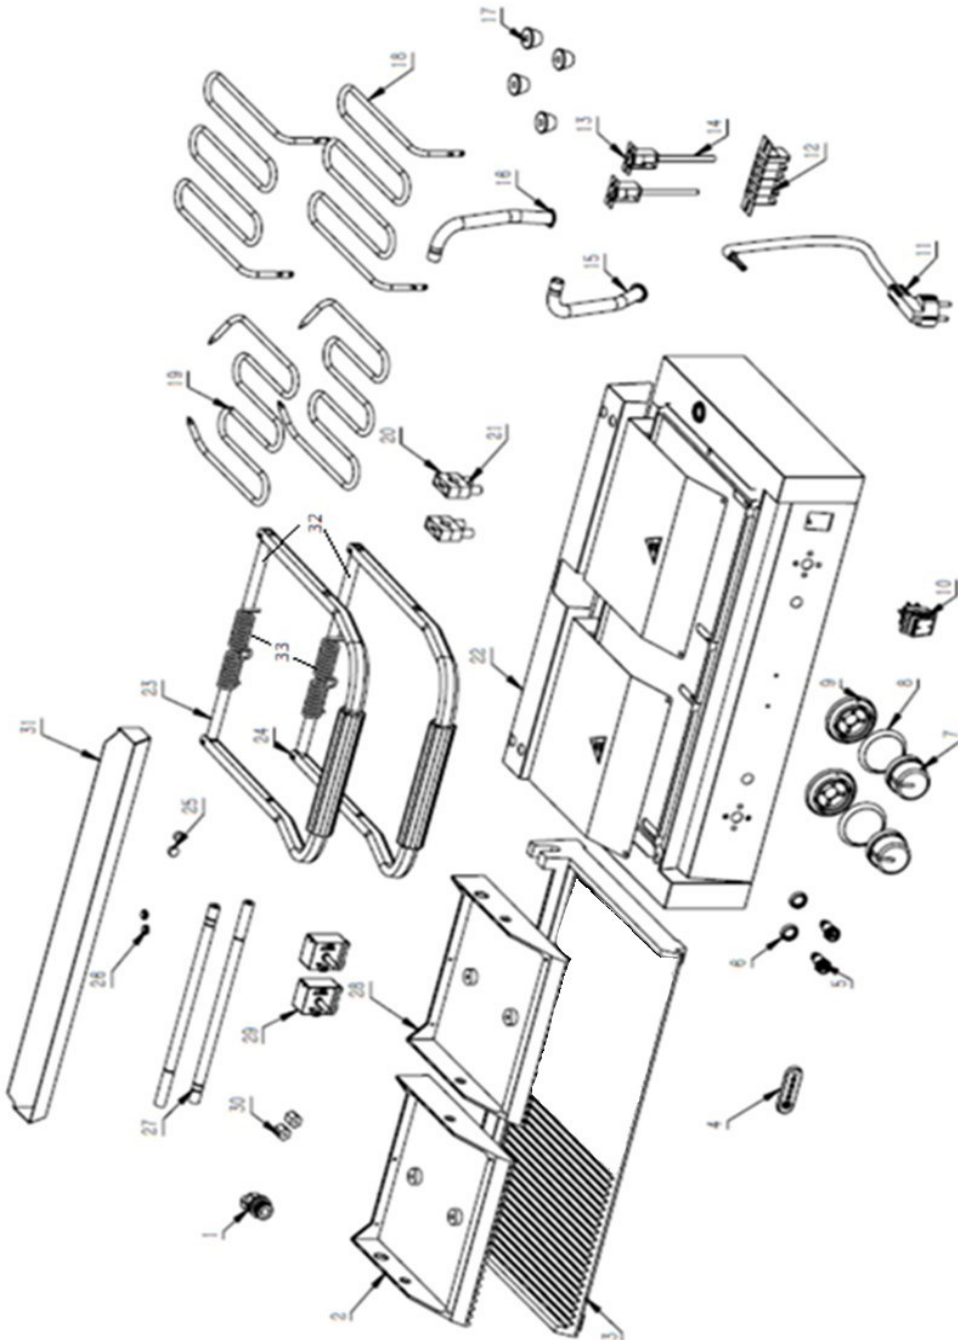

Description

Contact grill double
1/2 ribbed, 1/2 smooth

Date 03-05-2021

Revision #

1.2

Revision Updated knob and circuit diagram.

Bill of materials (BOM)

 HENDI Tools for Chefs Hendi B.V. Steenoven 21 3911 TX Rhenen The Netherlands	Batch #	Appliance part#
	HK073319 and up	263907
	Description	
Contact grill double 1/2 ribbed, 1/2 smooth		

Date	03-05-2021	Revision #	1.2
Revision	Updated knob and circuit diagram.		

Item	Description	Part#	Quantity	Remark	Picture
1	Cord inlet with retention	912201	1		
2	Upper grill plate (ribbed, right)	n/a	1		
3	Lower grill plate (ribbed)	n/a	1		
4	Logo badge Hendi	955963	1		
5	Indicator light (orange)	930533	2	Incl. item 6	
6	O-ring	nss	2	Available as 930533	
7	Knob thermostat	942222	2	Incl. item 8,9 and 30	
8	Knob scale ring	nss	2	Available as 942222	
9	Knob ground plate	nss	2	Available as 942222	
10	Switch	205426	1		
11	Power cord	912027	1		
12	Terminal	942239	1		
13	Hi-limiter	902004	2		
14	Reset pin	902042	2		
15	Wire guide tube (left)	n/a	1		
16	Wire guide tube (right)	n/a	1		
17	Feet	912058	1	Set of 4	
18	Heating element (bottom)	904510	2		
19	Heating element (top)	904503	2		
20	Brake assembly	932278	2	Incl. item 21	
21	Lower brake	nss	2	Available as 932278	
22	Housing	n/a	1		
23	Handle frame	912157	1	Includes handle	
24	Handle frame	912157	1	Includes handle	
25	Handle plug	nss	4	Available as 912157	
26	Silicone plug	nss	4	Available as 912157	
27	Lift axle	n/a	2		
28	Upper grill plate (ribbed, left)	n/a	1		
29	Thermostat	902011	2		
30	Knob insert	nss	2	Available as 942222	
31	Drip tray	263983	1		
32	Back axle	912195	2		
33	Torsion spring	901908	2		

n/a -> not available

nss -> not sold separately

Circuit diagram

 <b style="font-size: 24px; margin-left: 10px;">HENDI Tools for Chefs Hendi B.V. Steenoven 21 3911 TX Rhenen The Netherlands	Batch #	Appliance part#
	HK073319 and up	263907
	Description	
Contact grill double 1/2 ribbed, 1/2 smooth		