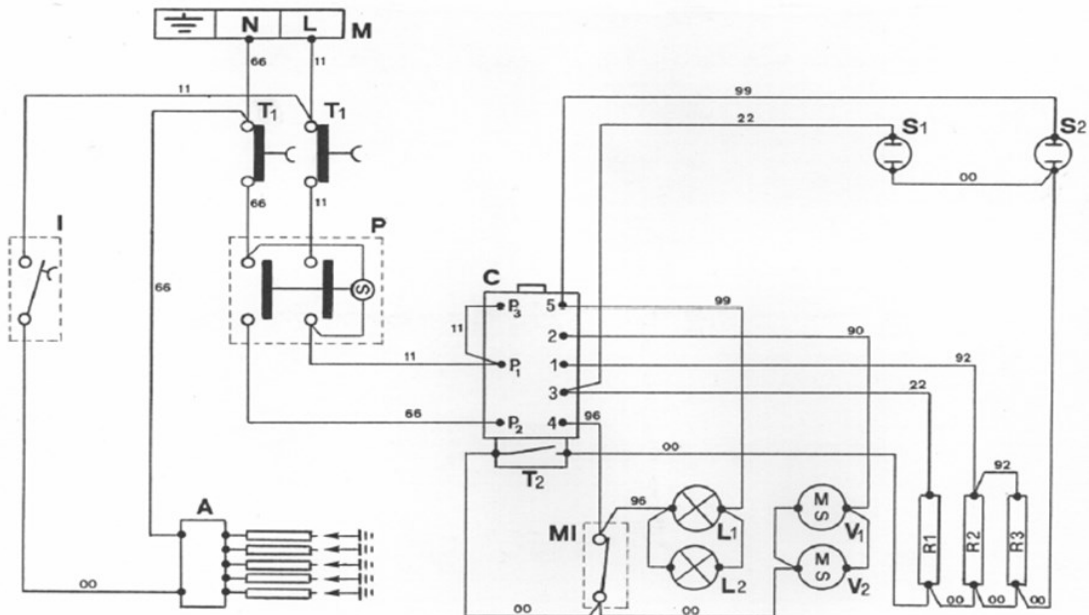

Circuit diagram

Hendi B.V.
Steenoven 21
3911 TX Rhenen
The Netherlands

Tools for Chefs

Batch #

000000 and up

Appliance part#

225707

Description

Gas Cooker -5 burner with electric oven

Date 25-01-2022

Revision #

1.1

Revision Updated format.

Key

M	Power terminal board	V1-V2	Radial motoventilators
T1	Safety thermostat	R2-R3	Circular heating elements
T2	Control thermostat	R1	Grill heating element
A	A.T. ignition device	00	Black wire
I	Push-button switch	11	Brown wire
MI	Door microswitch	22	Red wire
P	"End of cooking" programmer	66	Blue wire
C	Selector for multifunction	90	White/Black wire
L1-L2	Oven lamps	92	White/Red wire
S1	Grill indicator light	96	White/Blue wire
S2	Thermostat indicator light	99	White wire