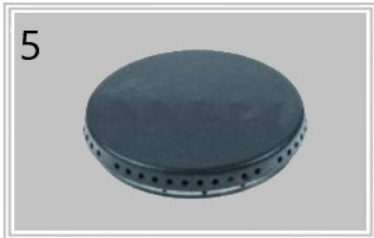

Drawing

Tools for Chefs

Hendi B.V.
Steenoven 21
3911 TX Rhenen
The Netherlands

Batch #	Appliance part#
000000 and up	225899

Description
Gas cooker Kitchen Line 6-burner with convection electric oven GN 1/1

Date	03-03-2021	Revision #	1.0
Revision	First Bill of Materials (BOM)