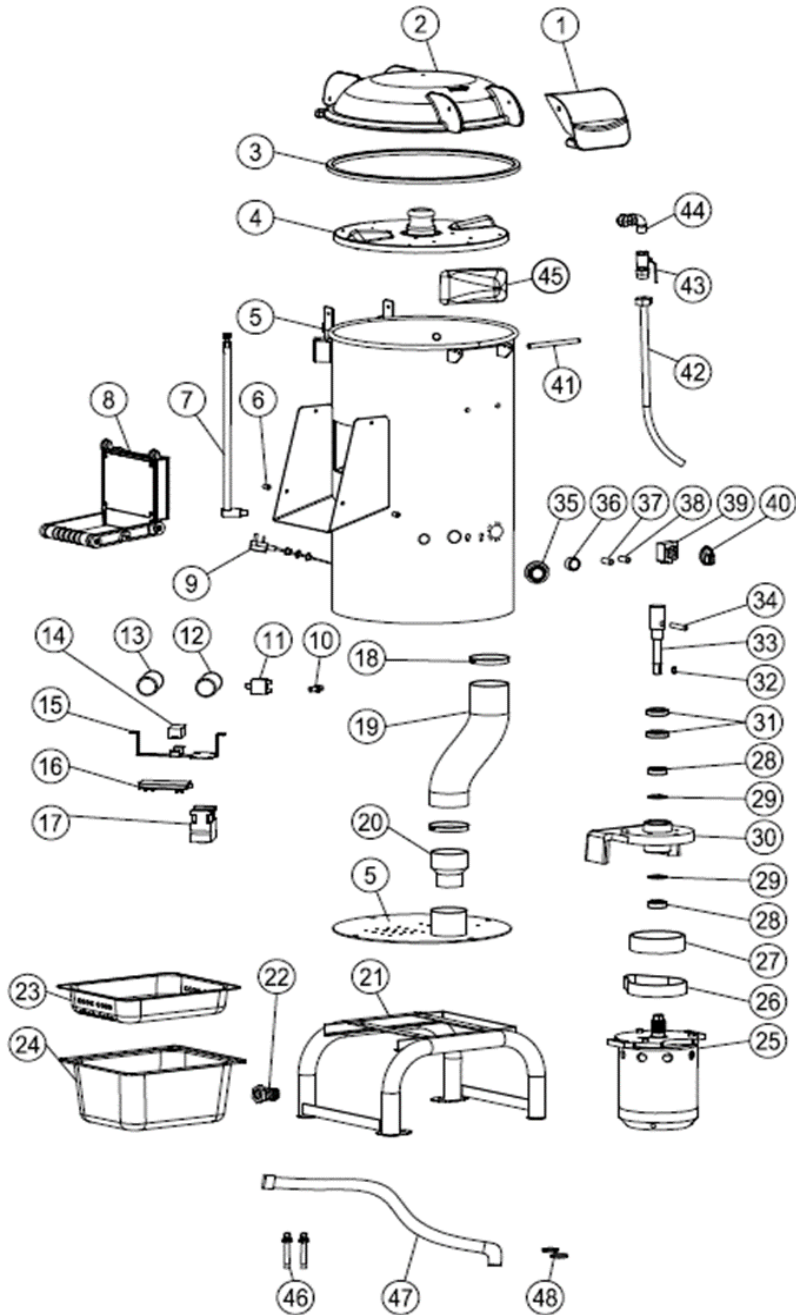

Drawing

Tools for Chefs

Hendi B.V.
Steenoven 21
3911 TX Rhenen
The Netherlands

Batch #

000000 and up

Appliance part#

229200

Description

Potato peeler 5L

Date 06-07-2021

Revision #

1.0

Revision First Bill of Materials (BOM)

Bill of materials (BOM)

<b style="font-size: 24px; margin-left: 10px;">HENDI Tools for Chefs Hendi B.V. Steenoven 21 3911 TX Rhenen The Netherlands	Batch #	Appliance part#
	000000 and up	229200
	Description	
	Potato peeler 5L	

Date	06-07-2021	Revision #	1.0
Revision	First Bill of Materials (BOM)		

Item	Description	Part#	Quantity	Remark	Picture
1	Lock lid	nss	1		
2	Lid complete	960332	1	Incl item 1 and 40	
3	Gasket lid	960349	1		
4	Abrasive disc	960356	1		
5	Housing	n/a	1		
6	Pin	n/a	2		
7	Wire guide	n/a	1		
8	Outlet lid	n/a	1		
9	Power cord	n/a	1		
10	Reed switch	960363	2		
11	Circuit breaker (6A)	960370	1		
12	Capacitor (25µF)	931196	1		
13	Capacitor (150µF)	960387	1		
14	Centrifugal switch	n/a	1		
15	Bracket	n/a	1		
16	Junction PCB	n/a	1		
17	Ralais	960400	1		
18	Hose clamp	n/a	2		
19	Drain pipe	n/a	1		
20	Drain pipe connector	n/a	1		
21	Frame	n/a	1		
22	Drain plug	n/a	1		
23	Sieve basin	960417	1		
24	Drain basin	960424	1		
25	Motor	960431	1		
26	Belt	960455	1		
27	Pulley	n/a	1		
28	Bearing (6004)	n/a	2		
29	Seeger ring	n/a	2		
30	Motor bracket	n/a	1		
31	Oil seal	n/a	2		
32	Key	nss	1		
33	Axle	960462	1	Incl. item 32 and 34	
34	Axle pin	nss	1		
35	Emergency stop	960479	1		
36	Switch (pulse)	960486	1		
37	Indicator light (red)	960493	1		
38	Indicator light (green)	960509	1		
39	Timer (8 min.)	930793	1		
40	Timer knob	960516	1		
41	Pin	n/a	1		
42	Installation set complete	960530	1	Incl. item 47 and 48	
43	Faucet	960523	1		
44	Connector "L"	n/a	1		
45	Guide block	n/a	1		
46	Bolt	n/a	2		
47	Drain hose	nss	1	Available as 42	
48	Hose clamp	nss	1	Available as 42	

n/a -> not available

nss -> not sold separately