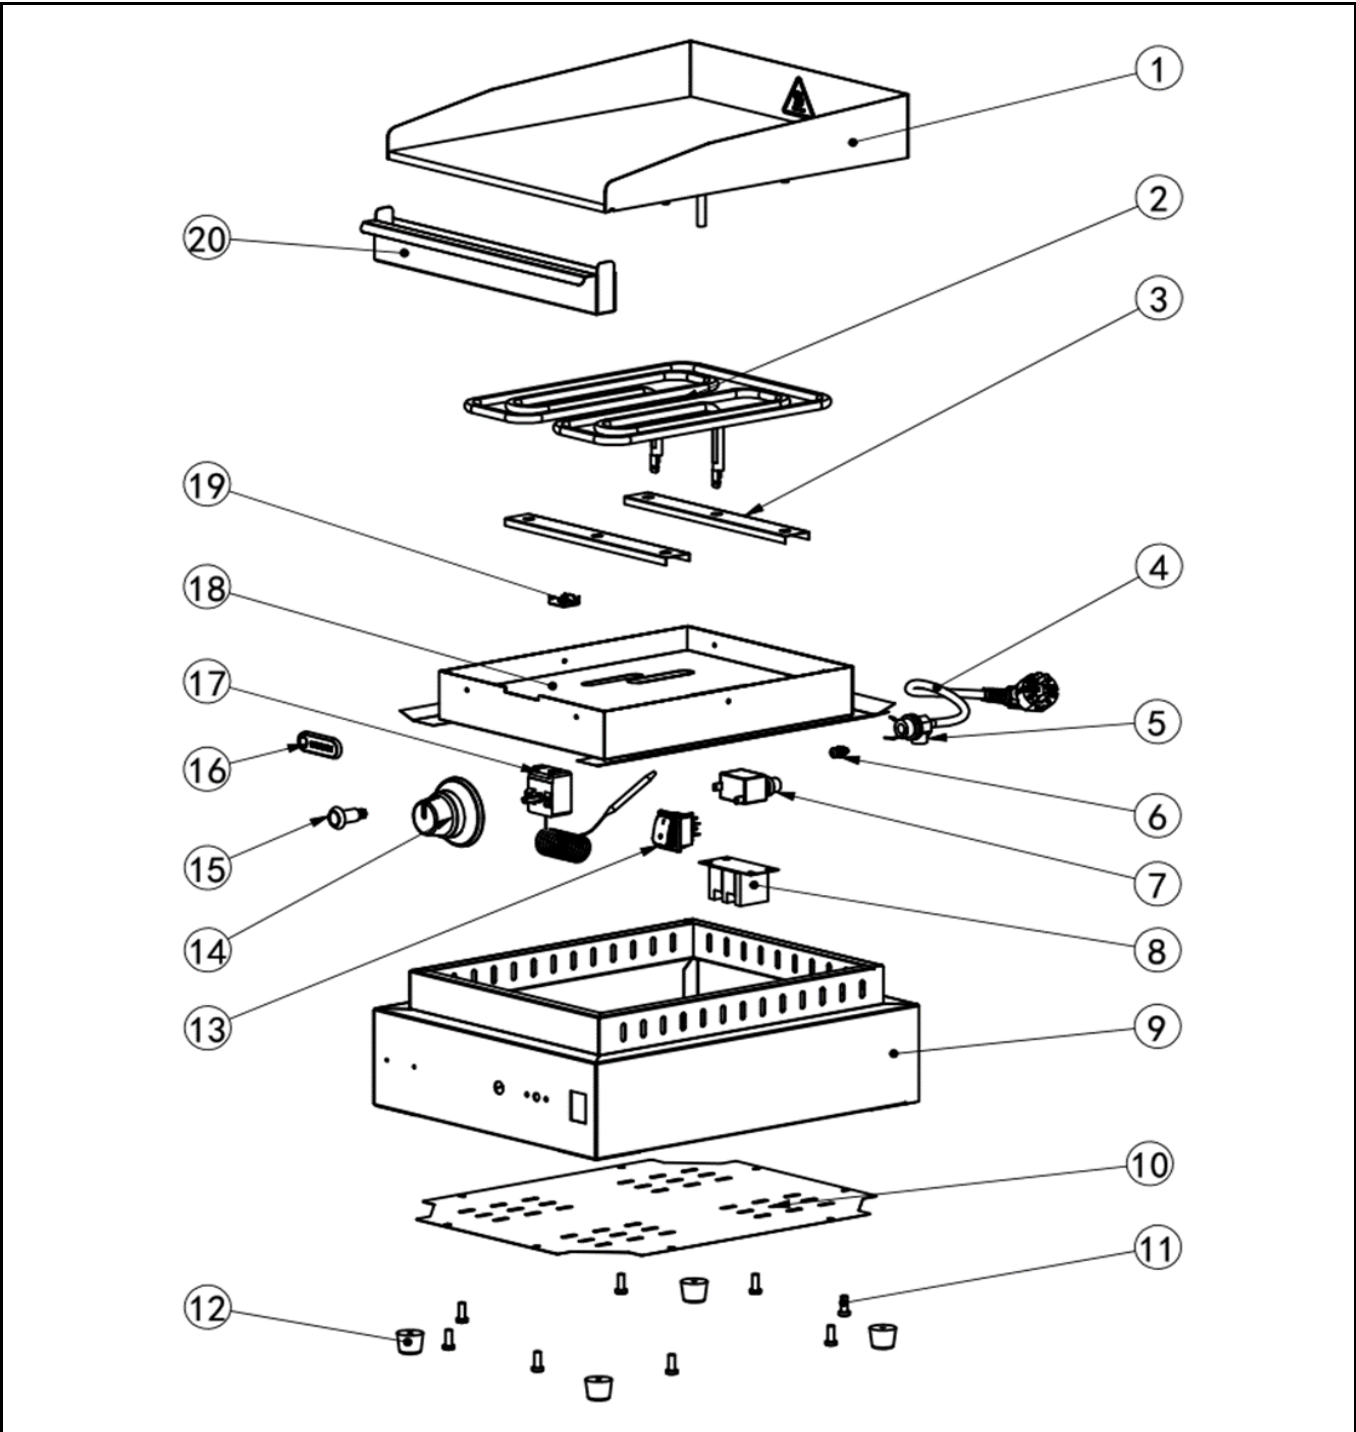

Drawing

Tools for Chefs

Hendi B.V.
 Innovatielaan 6
 6745 XW De Klomp
 The Netherlands

Batch #
 HK116523 and
 up

Appliance part#
154922

Description
 Griddle flat Kitchen Line 320mm

| | | | |
|----------|-------------------------------|------------|------|
| Date | 29-11-2023 | Revision # | V.01 |
| Revision | First Bill of Materials (BOM) | | |

Bill of materials (BOM)

| | | |
|--|--------------------|------------------------|
|  <b style="font-size: 24px; margin-left: 10px;">HENDI <small style="color: green; margin-left: 10px;">Tools for Chefs</small> Hendi B.V. Innovatielaan 6 6745 XW De Klomp The Netherlands | Batch # | Appliance part# |
| | HK116523 and up | 154922 |
| | Description | |
| Griddle flat Kitchen Line 320mm | | |

| | | | |
|-----------------|-------------------------------|-------------------|------|
| Date | 29-11-2023 | Revision # | V.01 |
| Revision | First Bill of Materials (BOM) | | |

| Item | Description | Part# | Quantity | Remark | Picture |
|------|-------------------------------|--------|----------|--------------|---------|
| 1 | Griddle plate with backsplash | n/a | 1 | | |
| 2 | Heating element 2000W | 964309 | 1 | | |
| 3 | Heating element bracket | n/a | 2 | | |
| 4 | Power cord | 912027 | 1 | | |
| 5 | Pull relief | 912201 | 1 | | |
| 6 | Protected Earth connector | n/a | 1 | | |
| 7 | Hi-limiter | 964279 | 1 | | |
| 8 | Terminal | 912041 | 1 | | |
| 9 | Housing frame | n/a | 1 | | |
| 10 | Housing panel (bottom) | n/a | 1 | | |
| 11 | Screw | n/a | 8 | | |
| 12 | Feet | 964286 | 4 | Set of 4 pcs | |
| 13 | Switch | 205426 | 1 | | |
| 14 | Thermostat knob | 929865 | 1 | | |
| 15 | Indicator light (orange) | 912003 | 1 | | |
| 16 | Logo badge "Hendi" | 955963 | 1 | | |
| 17 | Thermostat (300°C) | 964293 | 1 | | |
| 18 | Heating element cover | n/a | 1 | | |
| 19 | Probe bracket | n/a | 1 | | |
| 20 | Drip tray | 964316 | 1 | | |
| | | | | | |
| | | | | | |