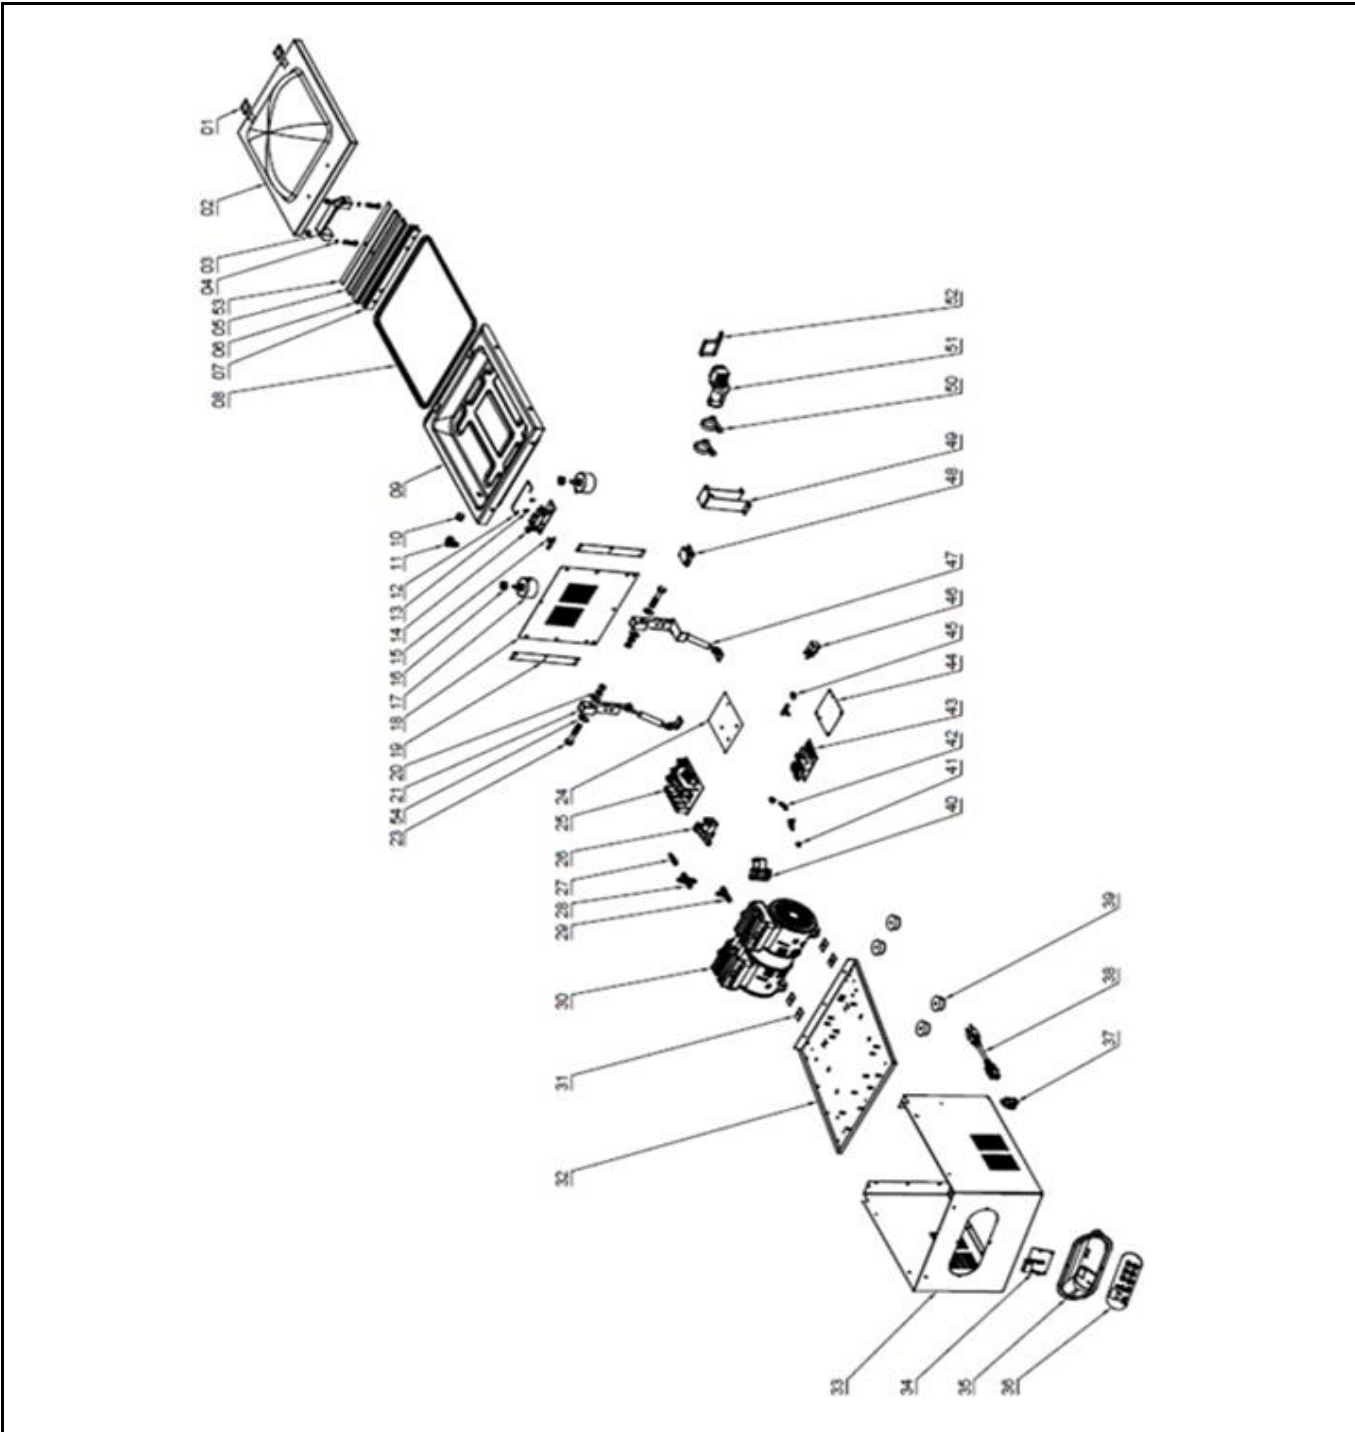

Drawing

Hendi B.V.
Steenoven 21
3911 TX Rhenen
The Netherlands

Batch #	Appliance part#
661503 and up	975398

Description
Vacuum chamber packaging machine kitchen line

Date	25-09-2020	Revision #	Revision version
Revision	First bill of materials (BOM)