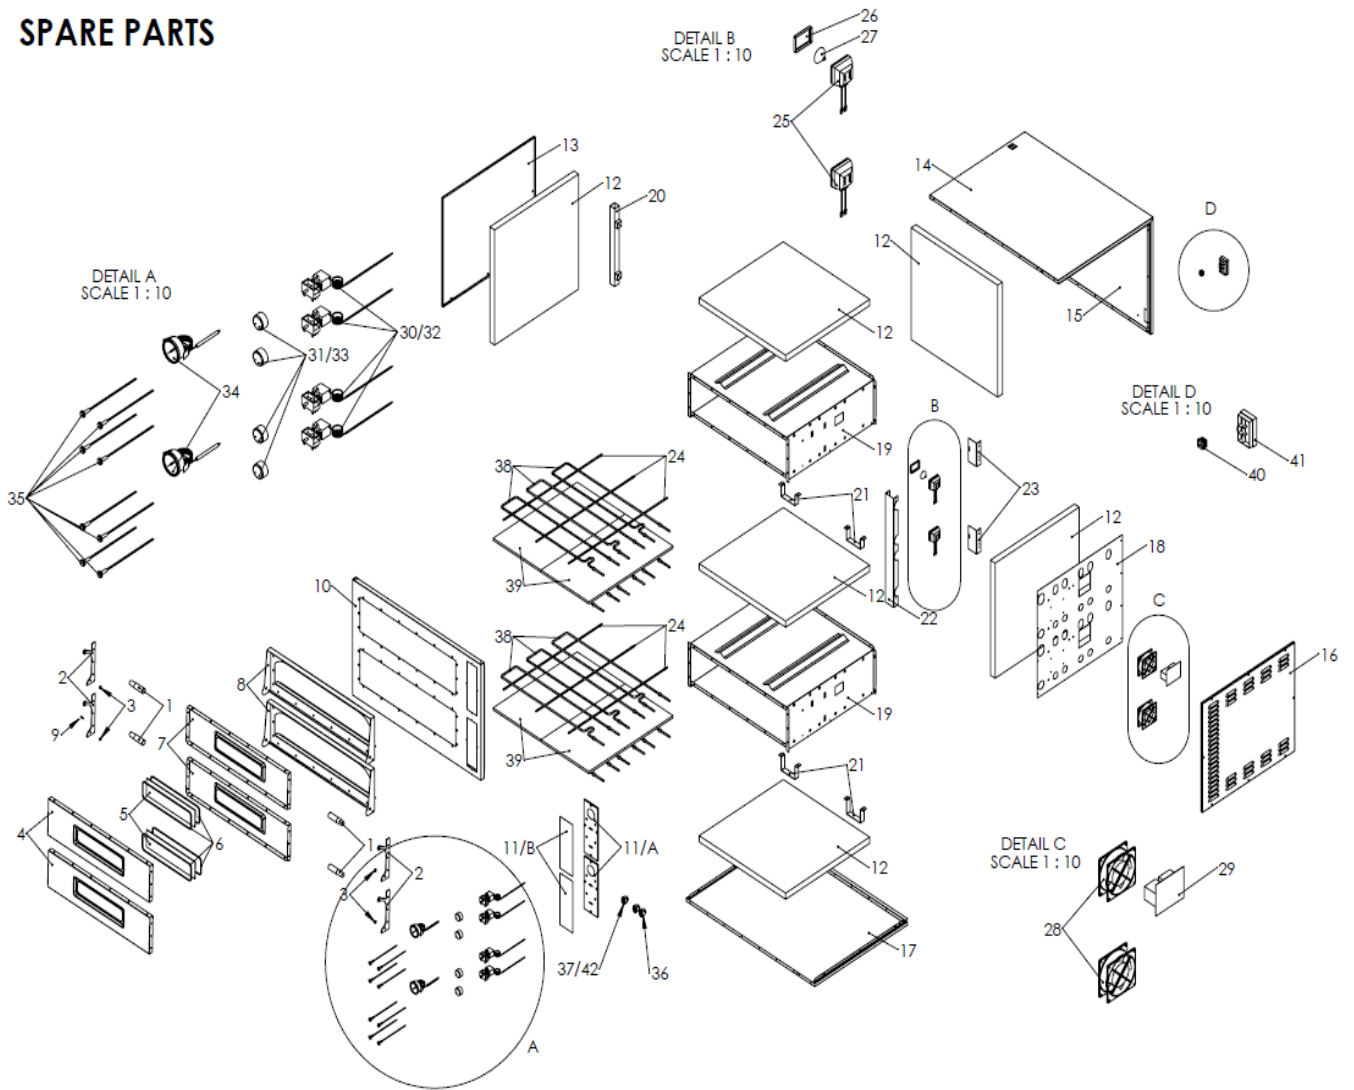

# SPARE PARTS

		<b>BASIC 44</b>
<b>RIF N.°</b>	<b>DESCRIPTION</b>	<b>226698, 226780</b>
1/A	Door Handle	7M010000
1/B	Small lateral door handles	5M200016
2/A	Door supporting plate (right)	4P100007
2/B	Door supporting plate (left)	
3	Washer	3R030001
4	Door	4P050015
5	Door Glass	5V010015

6	Door glass gasket	5G100001
7	Counterdoor	4C020026
8	Door Frame	4T020000
9	Plate fixing screws	5V500019
10	Plate fixing screws	4F020025
11/A	Control panel frame	4M020001
11/B	Control panel label	5E204400
12	Insulating material	5L010001
13	Left covering panel	4P040015
14	Top covering panel	4C030000
15	Back covering panel	4S030205
16	Right covering panel	4P040010
17	Bottom covering pannel	4B030000
18	Jacket	4I020010
19	Cooking chamber	7C010101
20	Chimney	-
24	Heating elements supporting frame	4T060000
25	Lamp holder	5P110003
26	Lamp glass	5V010003
27	Lamp	5L020005
28	Fan	-
29	Circuit brakers board	-
30	Thermostat	5T010001
31	Thermostat knob	5M200003
32	Timer	-
33	Timer knob	-
34	Thermometer	5T010200
35	Heating element's warning light	5L020017
36	Heating element's switch	5I100011
37	Chamber light switch	5I100017
38	Heating element	5R050220
39	Refractory stone	5P050010
41	Terminal box	5M100001
42	Electrical main switch	-