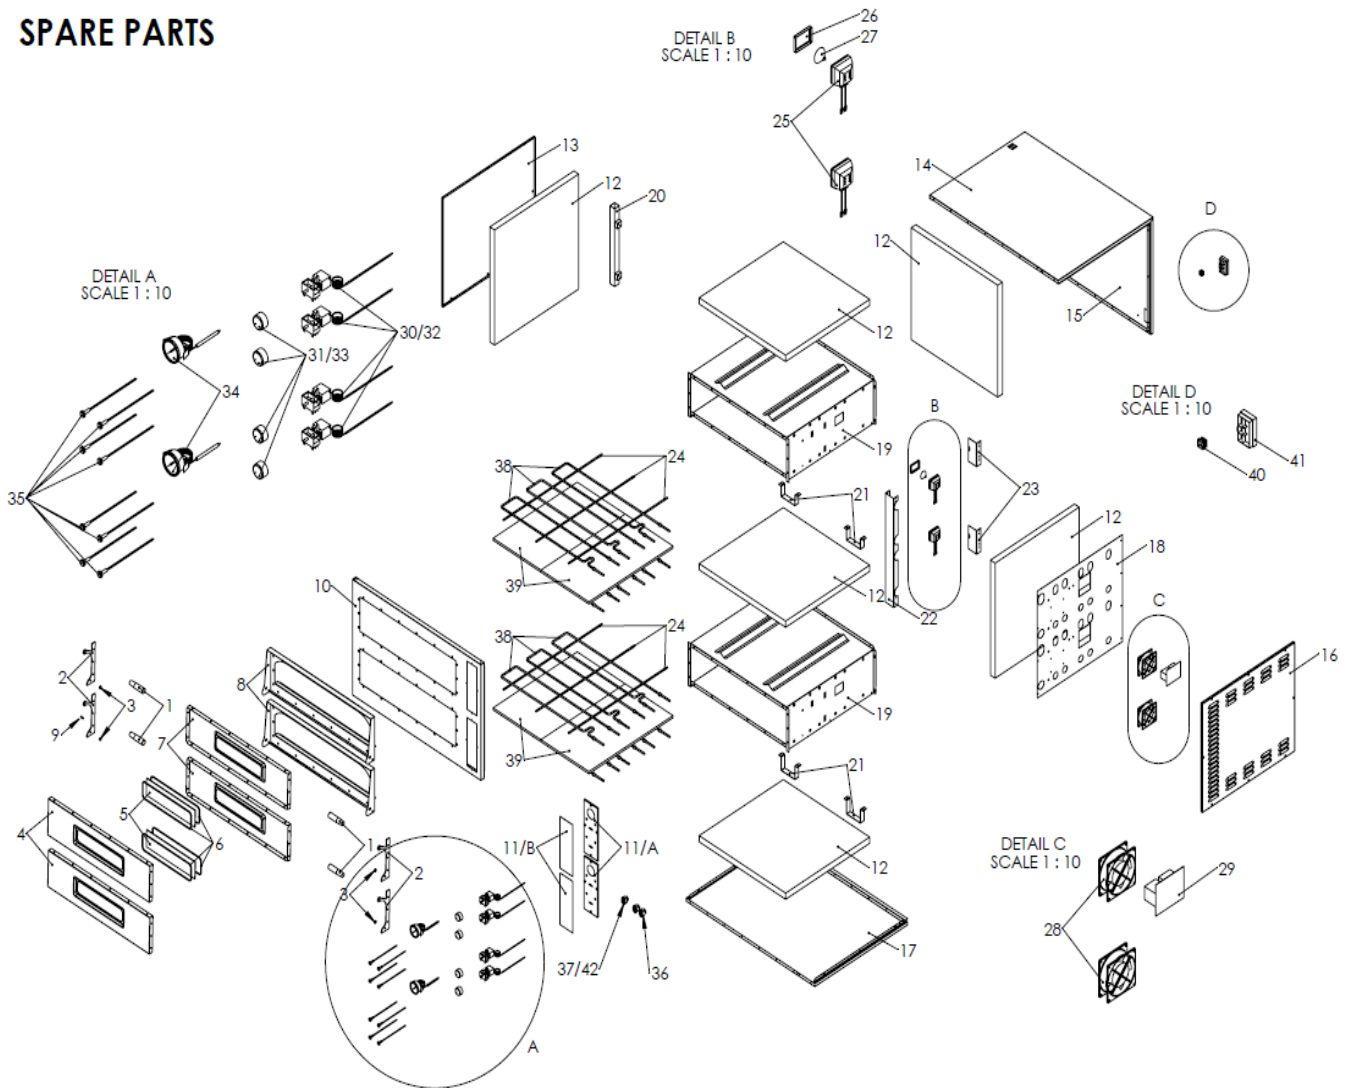

SPARE PARTS

RIF N.°	DESCRIPTION	PLUS XL 44 226759
1/A	Door Handle	5M200030
1/B	Small lateral door handles	-
2/A	Door supporting plate (right)	-
2/B	Door supporting plate (left)	-
3	Washer	-
4	Door	4P050016

5	Door Glass	5V010016
6	Door glass gasket	5G100002
7	Counterdoor	4C020016
8	Door Frame	4T020016
9	Plate fixing screws	-
10	Plate fixing screws	4F020007
11/A	Control panel frame	4M020001
11/B	Control panel label	5E200400
12	Insulating material	5L010001
13	Left covering panel	4P040017
14	Top covering panel	4C030007
15	Back covering panel	4S030207
16	Right covering panel	4P040012
17	Bottom covering pannel	4B030002
18	Jacket	4I020012
19	Cooking chamber	7C010103
20	Chimney	4C030005
24	Heating elements supporting frame	4T060065
25	Lamp holder	5P110003
26	Lamp glass	5V010003
27	Lamp	5L020005
28	Fan	-
29	Circuit brakers board	-
30	Thermostat	5T010010
31	Thermostat knob	5M200003
32	Timer	-
33	Timer knob	-
34	Thermometer	5T010200
35	Heating element's warning light	5L020017
36	Heating element's switch	5I100016
37	Chamber light switch	5I100017
38	Heating element	5R050401
39	Refractory stone	5P050040
41	Terminal box	5M100001
42	Electrical main switch	-