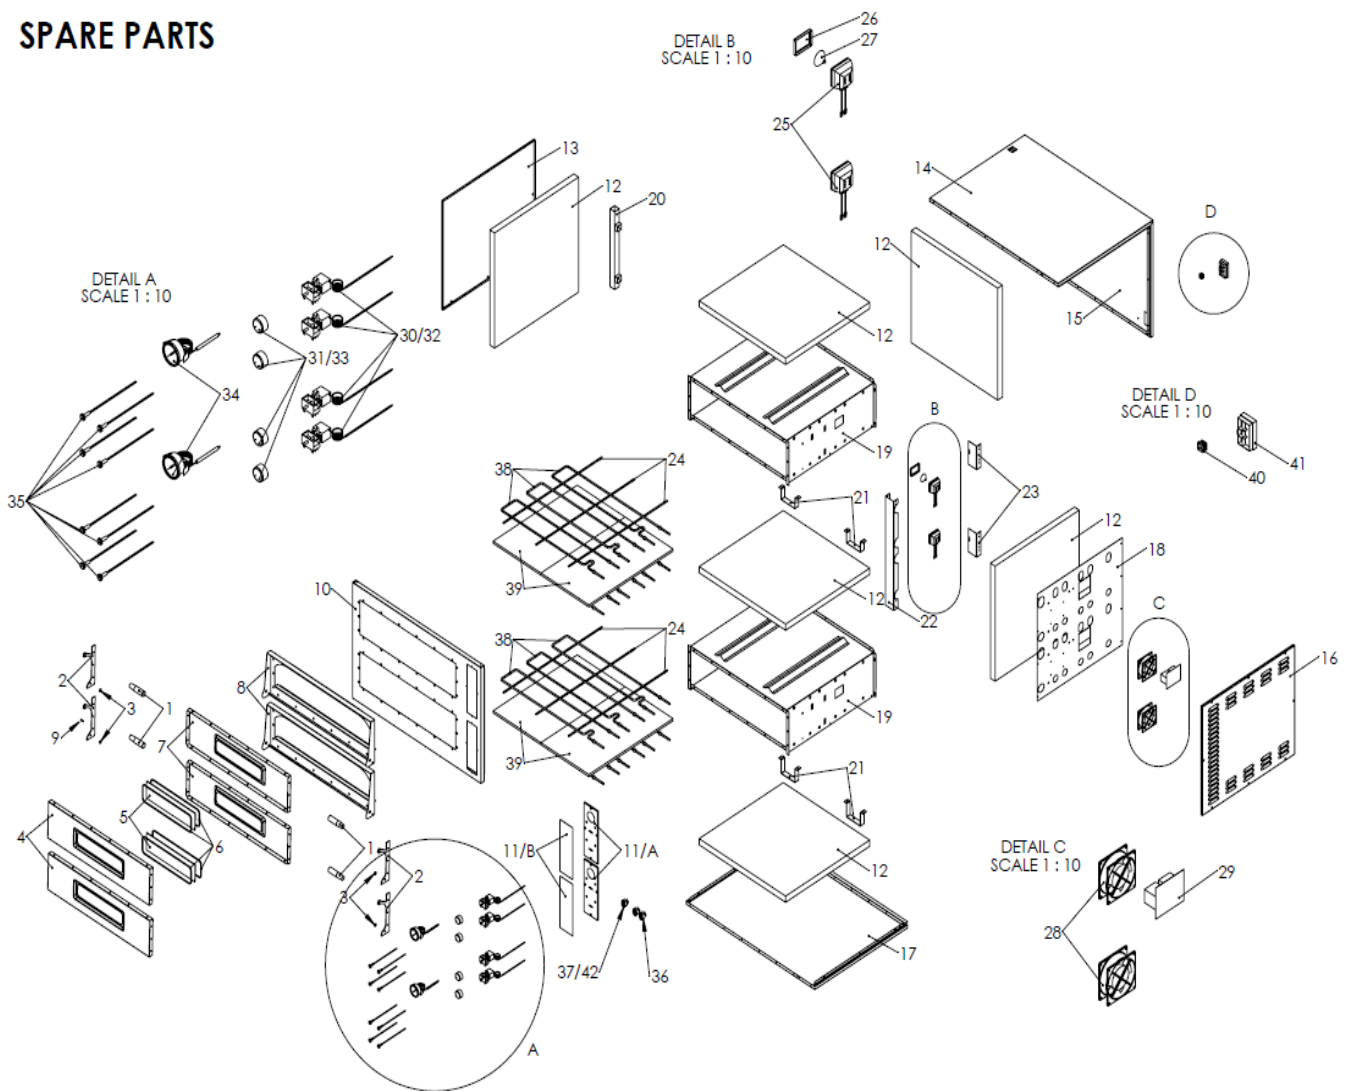

# SPARE PARTS

		<b>BASIC 2/50 GLASS</b>
<b>RIF N.°</b>	<b>DESCRIPTION</b>	<b>220733</b>
1/A	Door Handle	5M200020
1/B	Small lateral door handles	
2/A	Door supporting plate (right)	4P100018
2/B	Door supporting plate (left)	4P100017
3	Washer	-
4	Door	4P050051
5	Door Glass	5V010015
6	Door glass gasket	5G100001

7	Counterdoor	4C020051
8	Door Frame	4T020055
9	Plate fixing screws	5V500017
10	Plate fixing screws	4F020100
11/A	Control panel frame	4M010200
11/B	Control panel label	5E204570
12	Insulating material	5L010001
13	Left covering panel	4P040100
14	Top covering panel	4S030100
15	Back covering panel	-
16	Right covering panel	4P040105
17	Bottom covering pannel	-
18	Jacket	4I020050
19	Cooking chamber	7C010150
20	Chimney	-
24	Heating elements supporting frame	6T400108
25	Lamp holder	-
26	Lamp glass	-
27	Lamp	-
28	Fan	-
29	Circuit brakers board	-
30	Thermostat	5T010001
31	Thermostat knob	5M200003
32	Timer	-
33	Timer knob	-
34	Thermometer	-
35	Heating element's warning light	5L020017
36	Heating element's switch	5I100003
37	Chamber light switch	-
38	Heating element	5R050120
39	Refractory stone	5P050030
41	Terminal box	5M100001
42	Electrical main switch	-