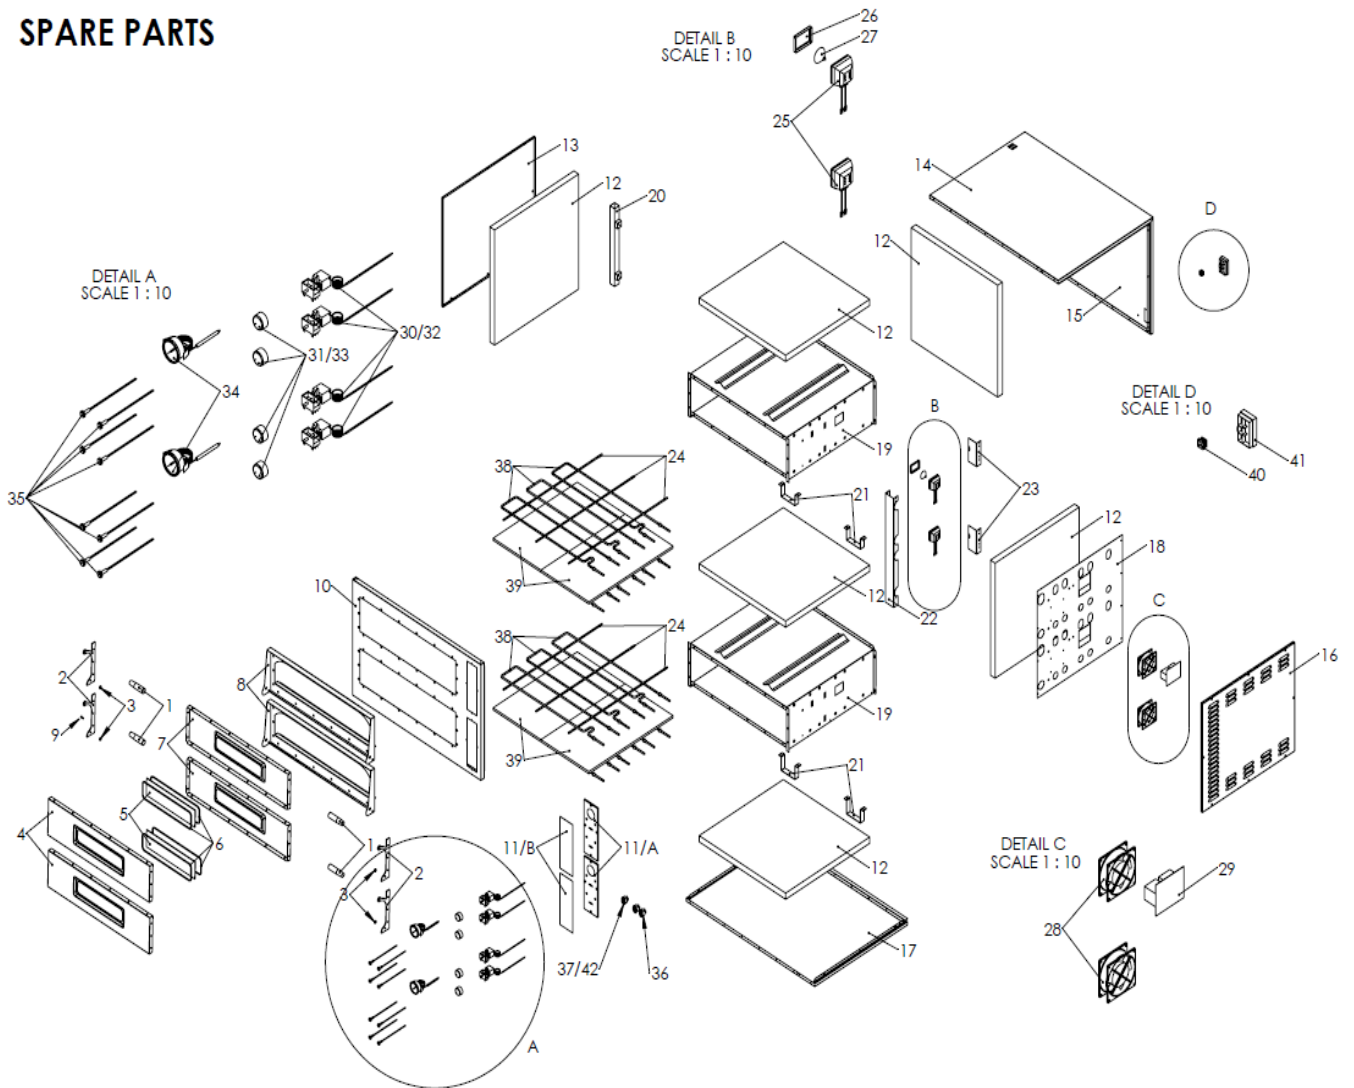

SPARE PARTS

RIF N.°	DESCRIPTION	BASIC 1/50 GLASS 226889, 22726
1/A	Door Handle	5M200020
1/B	Small lateral door handles	
2/A	Door supporting plate (right)	4P100018
2/B	Door supporting plate (left)	4P100017
3	Washer	-
4	Door	4P050051
5	Door Glass	5V010015

6	Door glass gasket	5G100001
7	Counterdoor	4C020051
8	Door Frame	4T020054
9	Plate fixing screws	5V500017
10	Plate fixing screws	4F020101
11/A	Control panel frame	4M010266
11/B	Control panel label	5E204560
12	Insulating material	5L010001
13	Left covering panel	4P040101
14	Top covering panel	4S030101
15	Back covering panel	-
16	Right covering panel	4P040106
17	Bottom covering pannel	-
18	Jacket	-
19	Cooking chamber	7C010151
20	Chimney	-
24	Heating elements supporting frame	6T400108
25	Lamp holder	-
26	Lamp glass	-
27	Lamp	-
28	Fan	-
29	Circuit brakers board	-
30	Thermostat	5T010001
31	Thermostat knob	5M200003
32	Timer	-
33	Timer knob	-
34	Thermometer	-
35	Heating element's warning light	5L020017
36	Heating element's switch	5I100003
37	Chamber light switch	-
38	Heating element	5R050120
39	Refractory stone	5P050030
41	Terminal box	5M100001
42	Electrical main switch	-