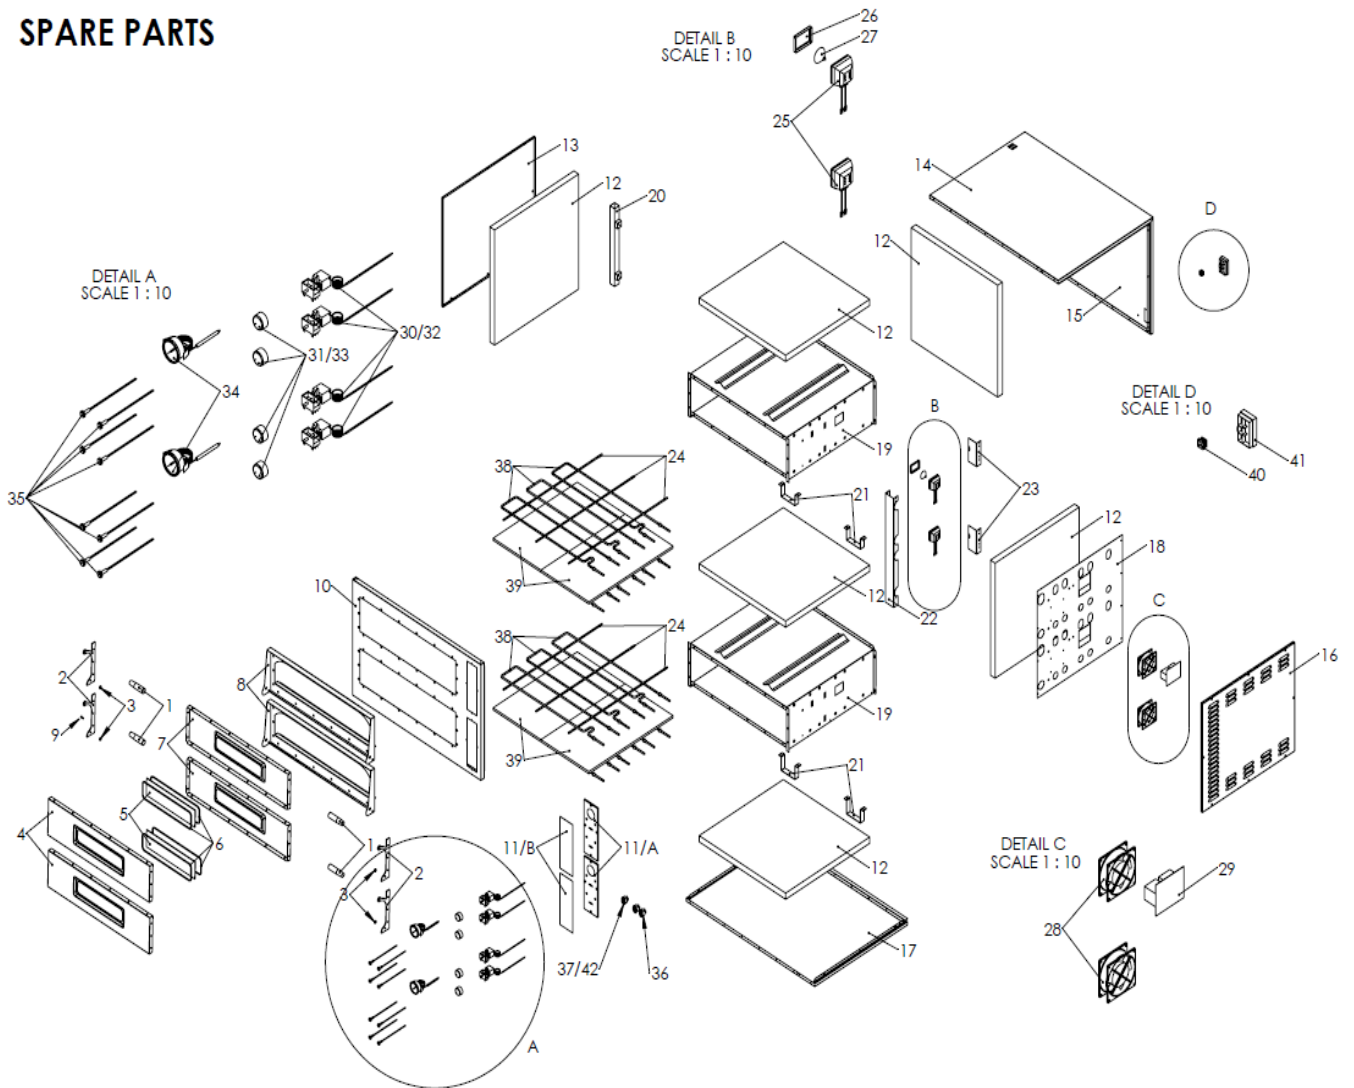

SPARE PARTS

RIF N.°	DESCRIPTION	BASIC 66 226919
1/A	Door Handle	7M010000
1/B	Small lateral door handles	5M200016
2/A	Door supporting plate (right)	4P100007
2/B	Door supporting plate (left)	
3	Washer	3R030001
4	Door	4P050015

5	Door Glass	5V010015
6	Door glass gasket	5G100001
7	Counterdoor	4C020026
8	Door Frame	4T020000
9	Plate fixing screws	5V500019
10	Plate fixing screws	4F020025
11/A	Control panel frame	4M020001
11/B	Control panel label	5E204400
12	Insulating material	5L010001
13	Left covering panel	4P040035
14	Top covering panel	4C030004
15	Back covering panel	4S030205
16	Right covering panel	4P040030
17	Bottom covering pannel	4B030006
18	Jacket	4I020015
19	Cooking chamber	7C010105
20	Chimney	4C030005
24	Heating elements supporting frame	4T060010
25	Lamp holder	5P110003
26	Lamp glass	5V010003
27	Lamp	5L020005
28	Fan	-
29	Circuit brakers board	-
30	Thermostat	5T010010
31	Thermostat knob	5M200003
32	Timer	-
33	Timer knob	-
34	Thermometer	5T010200
35	Heating element's warning light	5L020017
36	Heating element's switch	5I100016
37	Chamber light switch	5I100017
38	Heating element	5R050200
39	Refractory stone	5P050020
41	Terminal box	5M100001
42	Electrical main switch	-