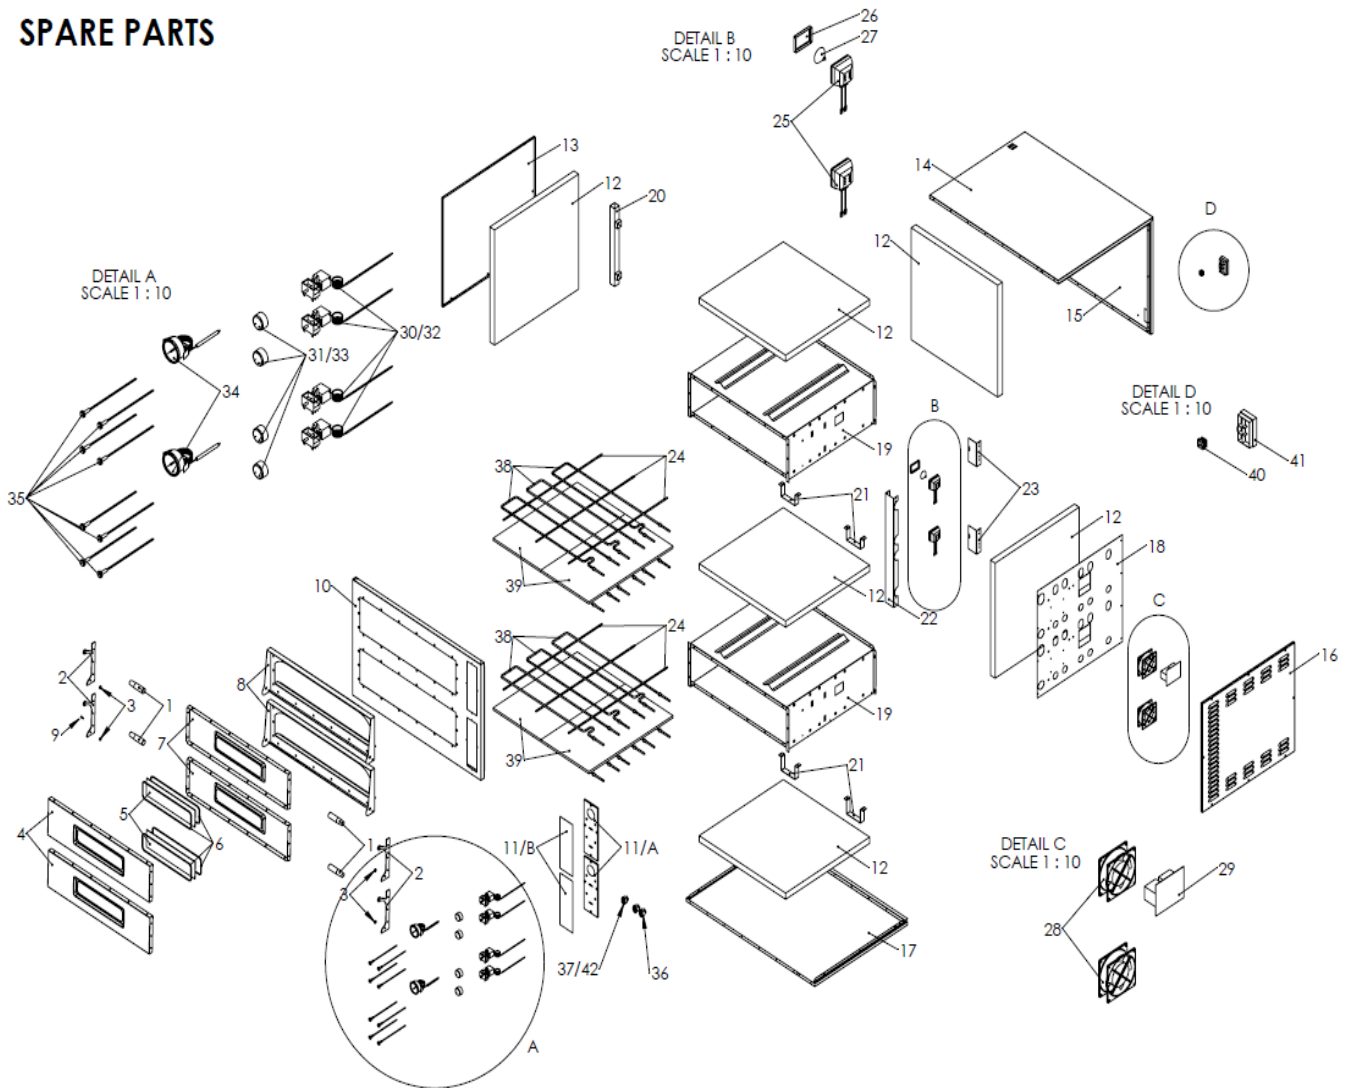

SPARE PARTS

RIF N.°	DESCRIPTION	BASIC XL 6L
1/A	Door Handle	7M010007
1/B	Small lateral door handles	5M200016
2/A	Door supporting plate (right)	4P100007
2/B	Door supporting plate (left)	
3	Washer	3R030001
4	Door	4P050018

5	Door Glass	5V010015
6	Door glass gasket	5G100001
7	Counterdoor	4C020028
8	Door Frame	4T020005
9	Plate fixing screws	5V500019
10	Plate fixing screws	4F020023
11/A	Control panel frame	4M020002
11/B	Control panel label	5E204401
12	Insulating material	5L010001
13	Left covering panel	4P040007
14	Top covering panel	4C030008
15	Back covering panel	4S030208
16	Right covering panel	4P040001
17	Bottom covering pannel	4B030010
18	Jacket	4I020008
19	Cooking chamber	7C010110
20	Chimney	4C030001
24	Heating elements supporting frame	4T060000
25	Lamp holder	5P110003
26	Lamp glass	5V010003
27	Lamp	5L020005
28	Fan	-
29	Circuit brakers board	5S010050
30	Thermostat	5T010001
31	Thermostat knob	5M200003
32	Timer	-
33	Timer knob	-
34	Thermometer	5T010200
35	Heating element's warning light	5L020017
36	Heating element's switch	5I100011
37	Chamber light switch	5I100017
38	Heating element	5R050415
39	Refractory stone	5P050040
41	Terminal box	5M100001
42	Electrical main switch	-