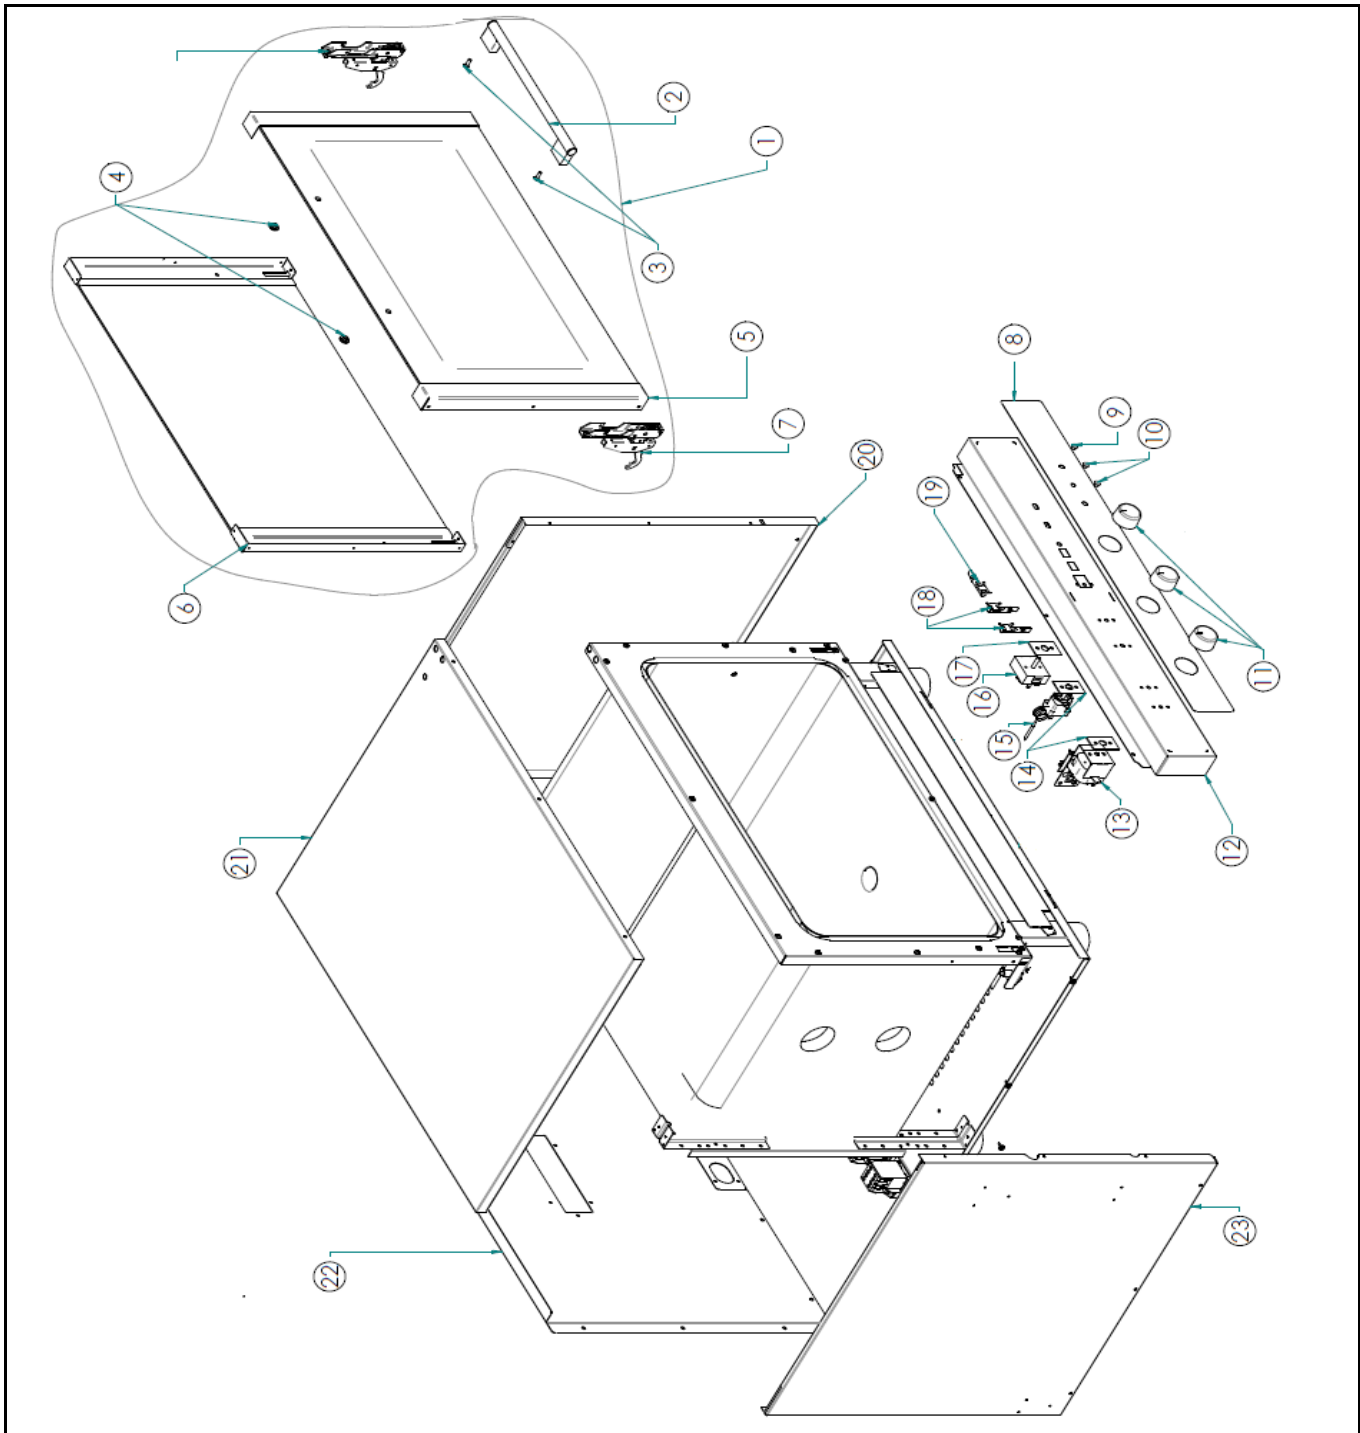

Drawing

HENDI FOOD SERVICE EQUIPMENT Hendi B.V. Steenoven 21 3911 TX Rhenen The Netherlands	Batch #	Appliance part#
	500352 and up	225523
	Description	
	Oven with steam injection	

Date	02-02-2016	Revision #	Revision version
Revision	First bill of materials (BOM)