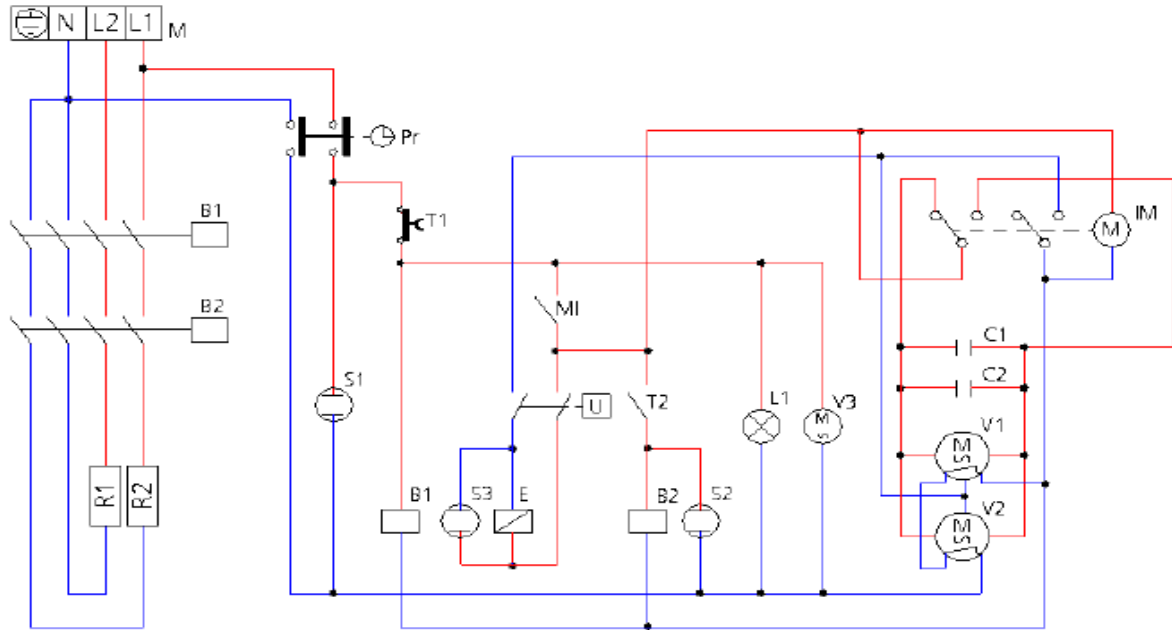

Circuit diagram

Hendi B.V. Steenoven 21 3911 TX Rhenen The Netherlands	Batch #	Appliance part#
	500352 and up	225523
	Description	
	Oven with steam injection	

Date	02-02-2016	Revision #	Revision version
Revision	First bill of materials (BOM)		

Key

M Power terminal board	V1-V2 Radial motoventilators
Pr "End of cooking" programmer	V3 Tangential motorised ventilator
MI Door microswitch	C1-C2 Capacitors
T1 Safety thermostat	IM Operating direction reversing element
T2 Control thermostat	B1-B2 Contactors coil
R1-R2 Circular heating elements	S1 Programmer indicator light
E Humidifier solenoid-valve	S2 Thermostat indicator light
U Humidifier switch	S3 Humidity indicator light
L1 Lighting lamp