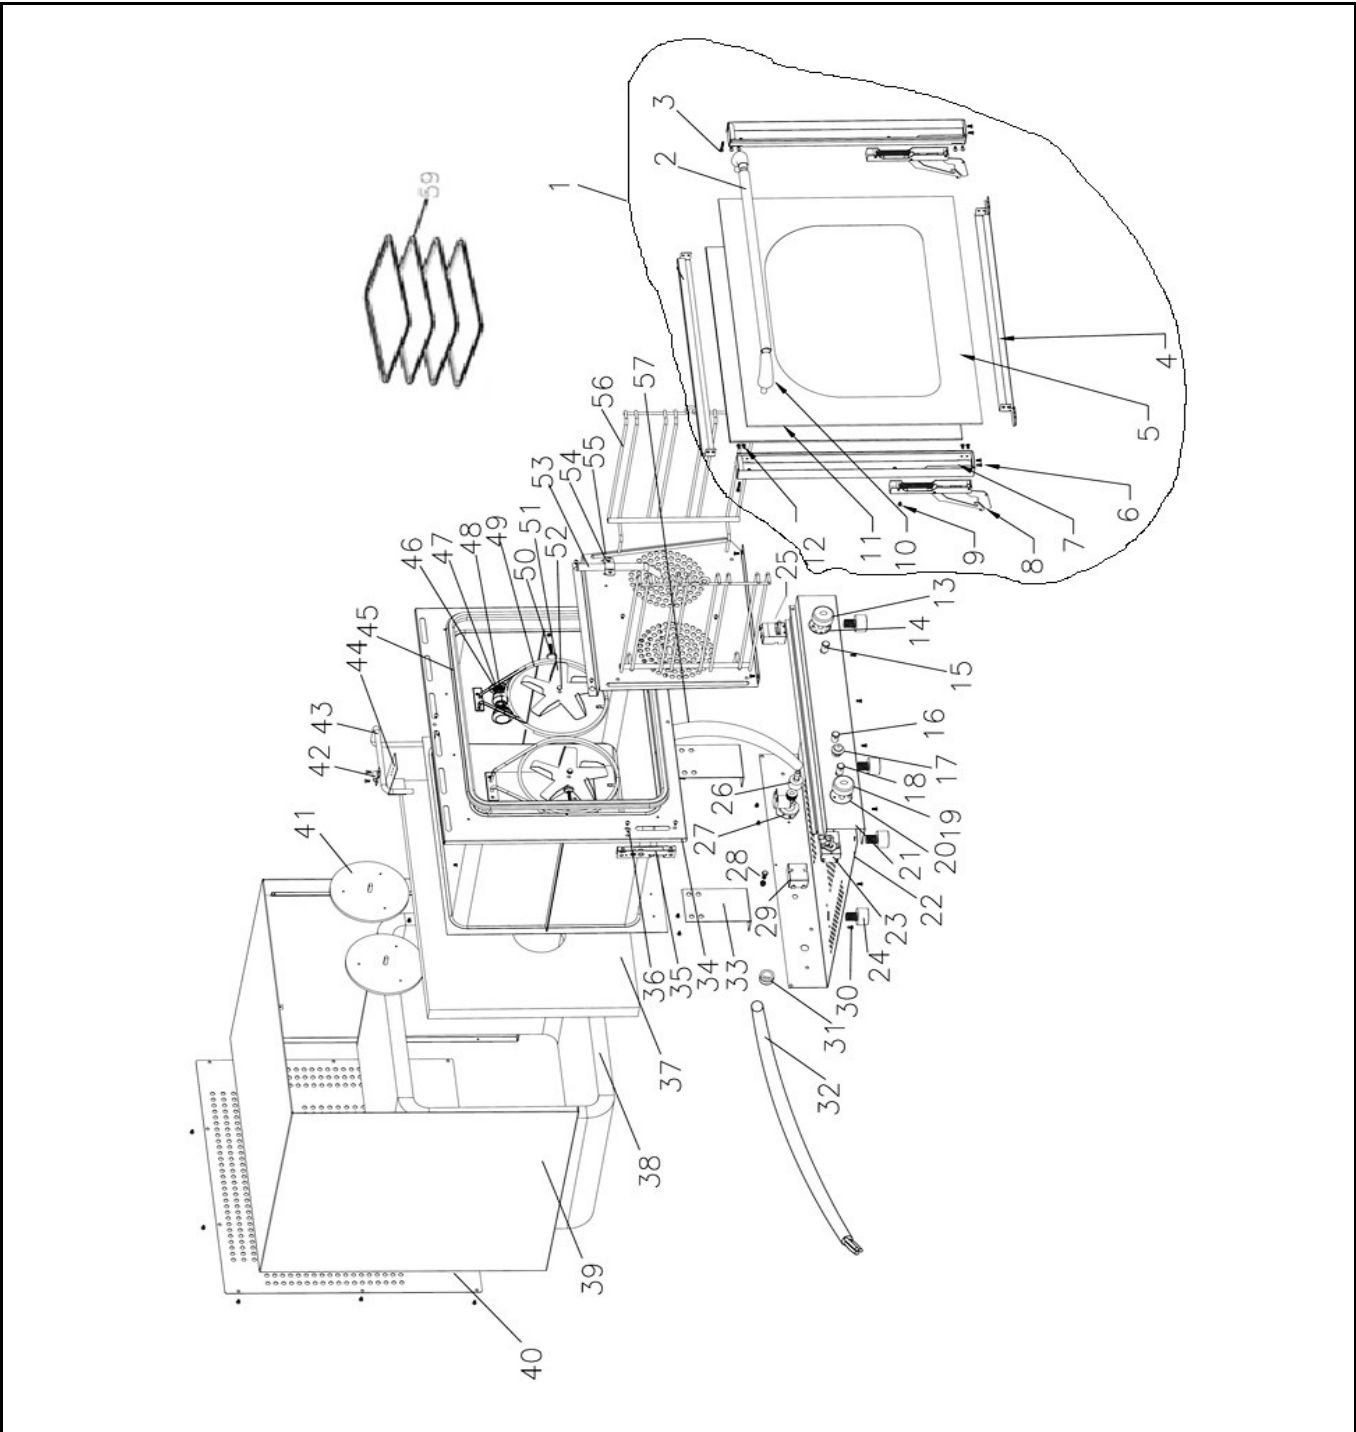

Drawing

Tools for Chefs

Hendi B.V.
Steenoven 21
3911 TX Rhenen
The Netherlands

Batch #
170618 and up

Appliance part#
227077

Description
Humidified convection oven H90S

Date	21-10-2020	Revision #	1.0
Revision	First Bill of Materials (BOM)