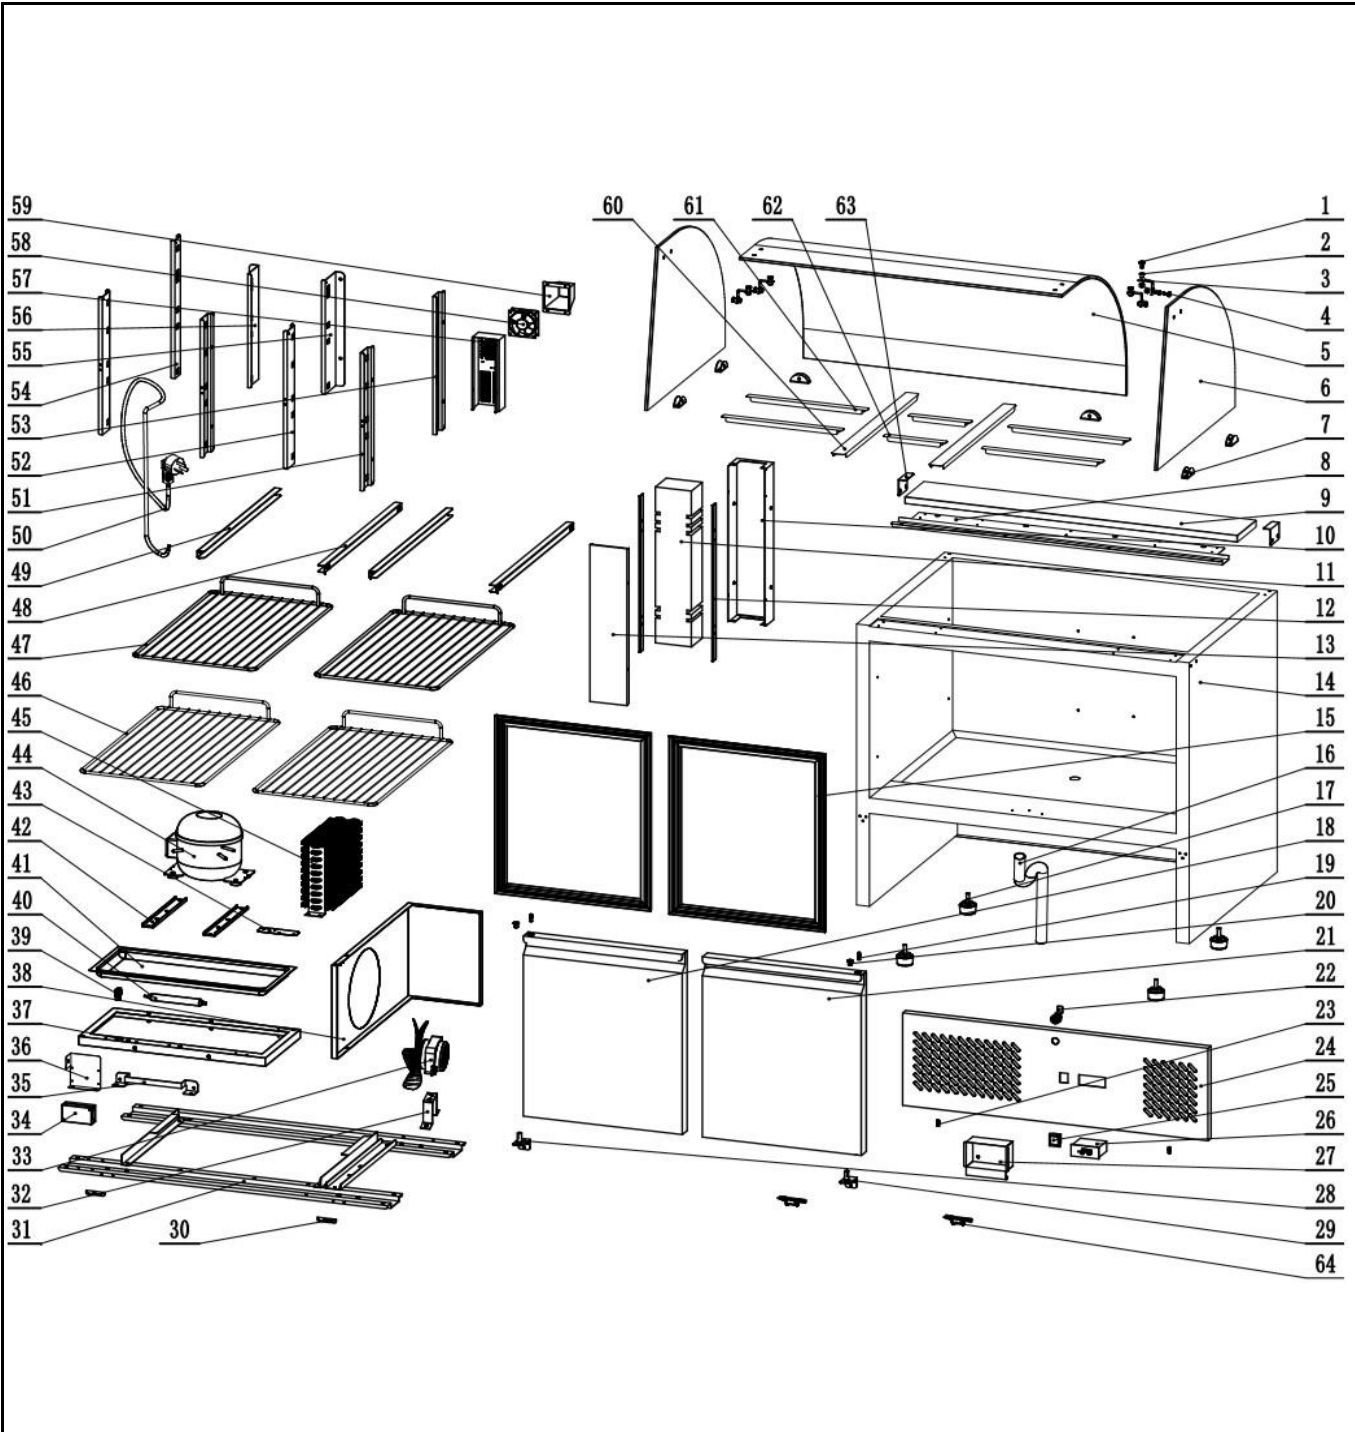

### Bill of materials (BOM)

 <p><b>Hendi B.V.</b>                  Steenoven 21                  3911 TX Rhenen                  The Netherlands</p> <p style="font-size: small; color: green;">Tools for Chefs</p>	<b>Batch #</b>	<b>Appliance part#</b>
	181921 and up	<b>232781</b>
	<b>Description</b>	
Two door salad counter with glass display 300L		