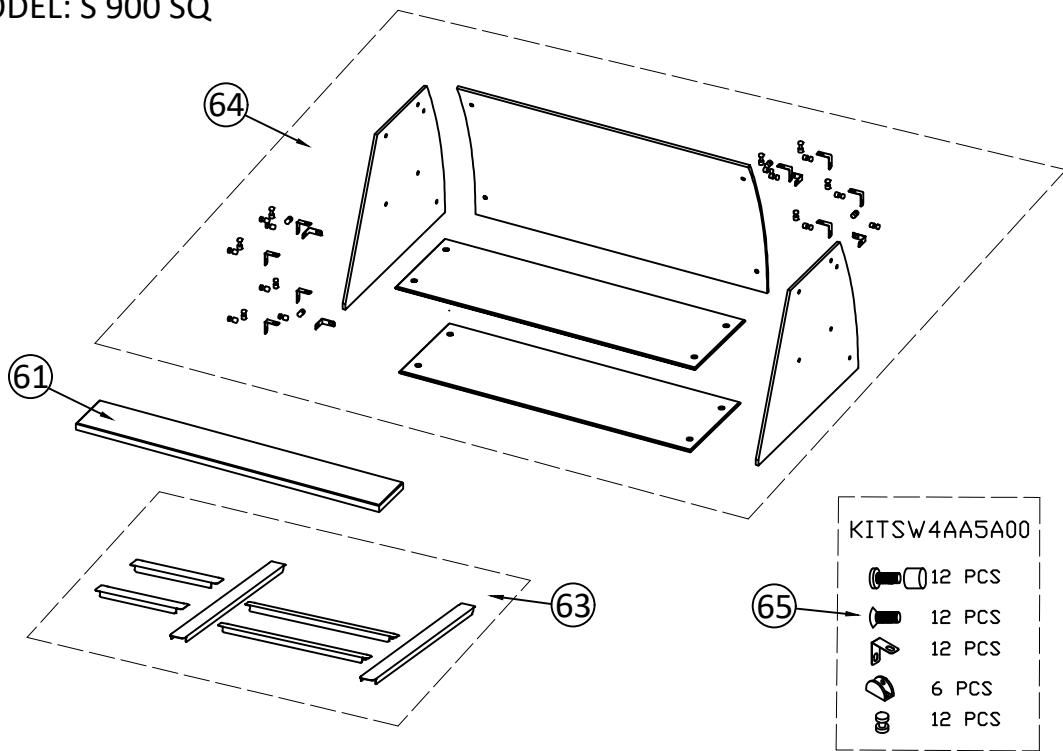

DATE:2020/01/13	VERSION:A1	Add bottom shelf as optional		DESIGN BY: Alberto	
DATE:2019/08/21	VERSION:A0	DESCRIPTION		DESIGN BY: Alberto	
		SCALE	MODEL	Q.TY	REMARKS
		1:1	S 900 RANGE		
MATERIAL: ST1/St2		S 900 Range (STATIC)			
DESIGN BY: Camilla		EXPLODED VIEW			
APPROVED BY: Alberto	CATEGORY	TYPE	GROUP	PART N°	
DATE:2019/08/21	EV	4AA0	A1	2900	

MODEL: S 901 SS TOP

MODEL: S 901-2D

MODEL: S 901-4D

MODEL: S 901A SS TOP

MODEL: S 900 STD

MODEL: SZ 901 (Granite flat TOP)

DATE:2020/01/13	VERSION:A1	Add bottom shelf as optional		DESIGN BY: Alberto	
DATE:2019/08/21	VERSION:A0	DESCRIPTION		DESIGN BY: Alberto	
		SCALE	MODEL	Q.TY	REMARKS
		1:1	S 900 RANGE		
MATERIAL: ST1/ST2		S 900 Range (TOP SELECTION)			
DESIGN BY: Camilla					
APPROVED BY: Alberto		CATEGORY	TYPE	GROUP	PART N°
DATE:2019/08/21		EV	4AA0	A1	2900

MODEL: S 900 SQ

- KITSW4AA5A00
- 12 PCS
 - 12 PCS
 - 12 PCS
 - 6 PCS
 - 12 PCS

MODEL: S 900 SG

- KITSW4AA6A00
- 6 PCS
 - 12 PCS
 - 6 PCS
 - 6 PCS
 - 6 PCS

MODEL: PS 200

MODEL: PS 900

DATE:2020/01/13	VERSION:A1	Add bottom shelf as optional		DESIGN BY: Alberto	
DATE:2019/08/21	VERSION:A0	DESCRIPTION		DESIGN BY: Alberto	
		SCALE	MODEL	Q.TY	REMARKS
		1:1	S 900 RANGE		
MATERIAL: ST1/ST2		S 900 Range (TOP SELECTION)			
DESIGN BY: Camilla					
APPROVED BY: Alberto		CATEGORY	TYPE	GROUP	PART N°
DATE:2019/08/21		EV	4AA0	A1	2900

MODEL: S 902 STD

DATE:2020/01/13	VERSION:A1	Add bottom shelf as optional			DESIGN BY: Alberto
DATE:2019/08/21	VERSION:A0	DESCRIPTION			DESIGN BY: Alberto
		SCALE	MODEL	Q.TY	REMARKS
		1:1	S 900 RANGE		
MATERIAL: ST1/ST2		S 900 Range (TOP SELECTION)			
DESIGN BY: Camilla					
APPROVED BY: Alberto		CATEGORY	TYPE	GROUP	PART N°
DATE:2019/08/21		EV	4AA0	A1	2900