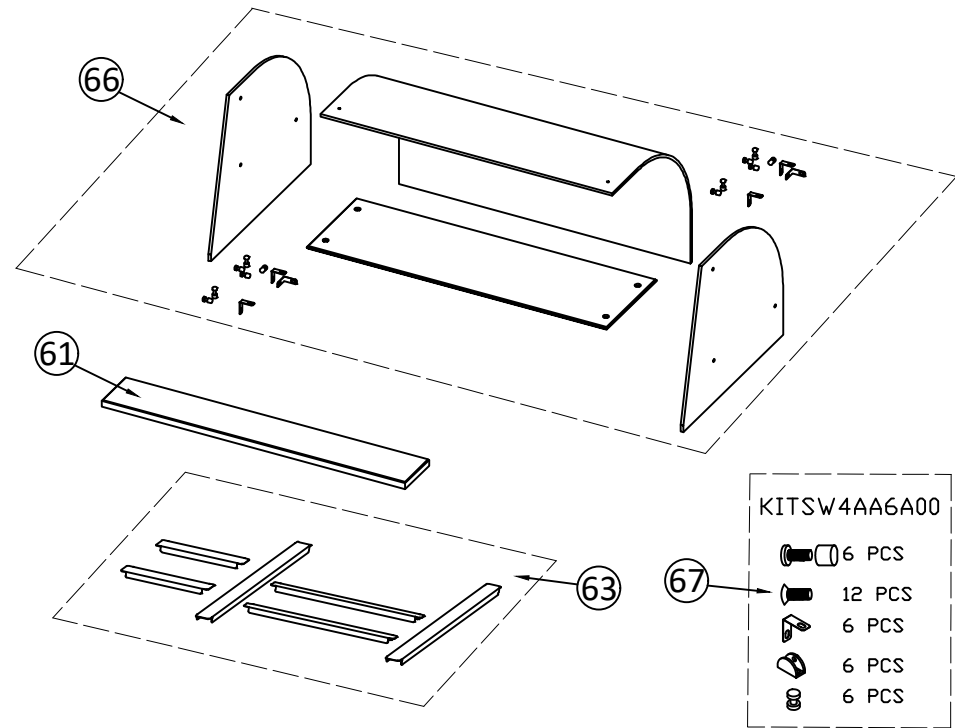

DATE:2020/01/13	VERSION:A1	Add bottom shelf as optional		DESIGN BY: Alberto	
DATE:2019/08/21	VERSION:A0	DESCRIPTION		DESIGN BY: Alberto	
		SCALE	MODEL	Q.TY	REMARKS
		1:1	S 900 RANGE		
MATERIAL: ST1/St2		S 900 Range (STATIC)			
DESIGN BY: Camilla		EXPLODED VIEW			
APPROVED BY: Alberto	CATEGORY	TYPE	GROUP	PART N°	
DATE:2019/08/21	EV	4AA0	A1	2900	

MODEL: S 901 SS TOP

MODEL: S 901-2D

MODEL: S 901-4D

MODEL: S 901A SS TOP

MODEL: S 900 STD

MODEL: SZ 901 (Granite flat TOP)

DATE:2020/01/13	VERSION:A1	Add bottom shelf as optional		DESIGN BY: Alberto	
DATE:2019/08/21	VERSION:A0	DESCRIPTION		DESIGN BY: Alberto	
		SCALE	MODEL	Q.TY	REMARKS
		1:1	S 900 RANGE		
MATERIAL: ST1/ST2		S 900 Range (TOP SELECTION)			
DESIGN BY: Camilla					
APPROVED BY: Alberto		CATEGORY	TYPE	GROUP	PART N°
DATE:2019/08/21		EV	4AA0	A1	2900

MODEL: S 900 SQ

- KITSW4AA5A00
- 12 PCS
 - 12 PCS
 - 12 PCS
 - 6 PCS
 - 12 PCS

MODEL: S 900 SG

- KITSW4AA6A00
- 6 PCS
 - 12 PCS
 - 6 PCS
 - 6 PCS
 - 6 PCS

MODEL: PS 200

MODEL: PS 900

DATE:2020/01/13	VERSION:A1	Add bottom shelf as optional		DESIGN BY: Alberto	
DATE:2019/08/21	VERSION:A0	DESCRIPTION		DESIGN BY: Alberto	
		SCALE	MODEL	Q.TY	REMARKS
		1:1	S 900 RANGE		
MATERIAL: ST1/ST2		S 900 Range (TOP SELECTION)			
DESIGN BY: Camilla					
APPROVED BY: Alberto		CATEGORY	TYPE	GROUP	PART N°
DATE:2019/08/21		EV	4AA0	A1	2900

MODEL: S 902 STD

DATE:2020/01/13	VERSION:A1	Add bottom shelf as optional			DESIGN BY: Alberto
DATE:2019/08/21	VERSION:A0	DESCRIPTION			DESIGN BY: Alberto
		SCALE	MODEL	Q.TY	REMARKS
		1:1	S 900 RANGE		
MATERIAL: ST1/ST2		S 900 Range (TOP SELECTION)			
DESIGN BY: Camilla					
APPROVED BY: Alberto		CATEGORY	TYPE	GROUP	PART N°
DATE:2019/08/21		EV	4AA0	A1	2900