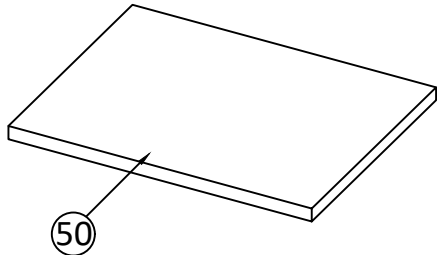

DATE:2020/01/13	VERSION:A1	Add bottom shelf as optional		DESIGN BY: Alberto	
DATE:2019/08/21	VERSION:A0	DESCRIPTION		DESIGN BY: Alberto	
		SCALE	MODEL	Q.TY	REMARKS
		1:1	S 900 RANGE		
MATERIAL: ST1/St2		S 900 Range (STATIC)			
DESIGN BY: Camilla		EXPLODED VIEW			
APPROVED BY: Alberto	CATEGORY	TYPE	GROUP	PART N°	
DATE:2019/08/21	EV	4AA0	A1	2900	

MODEL: S 901 SS TOP

MODEL: S 901-2D

MODEL: S 901-4D

MODEL: S 901A SS TOP

MODEL: S 900 STD

MODEL: SZ 901 (Granite flat TOP)

DATE:2020/01/13	VERSION:A1	Add bottom shelf as optional		DESIGN BY: Alberto	
DATE:2019/08/21	VERSION:A0	DESCRIPTION		DESIGN BY: Alberto	
		SCALE	MODEL	Q.TY	REMARKS
		1:1	S 900 RANGE		
MATERIAL: ST1/ST2		S 900 Range (TOP SELECTION)			
DESIGN BY: Camilla					
APPROVED BY: Alberto		CATEGORY	TYPE	GROUP	PART N°
DATE:2019/08/21		EV	4AA0	A1	2900

MODEL: S 900 SQ

- KITSW4AA5A00
- 12 PCS
 - 12 PCS
 - 12 PCS
 - 6 PCS
 - 12 PCS

MODEL: S 900 SG

- KITSW4AA6A00
- 6 PCS
 - 12 PCS
 - 6 PCS
 - 6 PCS
 - 6 PCS

MODEL: PS 200

MODEL: PS 900

DATE:2020/01/13	VERSION:A1	Add bottom shelf as optional		DESIGN BY: Alberto	
DATE:2019/08/21	VERSION:A0	DESCRIPTION		DESIGN BY: Alberto	
		SCALE	MODEL	Q.TY	REMARKS
		1:1	S 900 RANGE		
MATERIAL: ST1/ST2		S 900 Range (TOP SELECTION)			
DESIGN BY: Camilla					
APPROVED BY: Alberto		CATEGORY	TYPE	GROUP	PART N°
DATE:2019/08/21		EV	4AA0	A1	2900

MODEL: S 902 STD

DATE:2020/01/13	VERSION:A1	Add bottom shelf as optional			DESIGN BY: Alberto
DATE:2019/08/21	VERSION:A0	DESCRIPTION			DESIGN BY: Alberto
		SCALE	MODEL	Q.TY	REMARKS
		1:1	S 900 RANGE		
MATERIAL: ST1/ST2		S 900 Range (TOP SELECTION)			
DESIGN BY: Camilla					
APPROVED BY: Alberto		CATEGORY	TYPE	GROUP	PART N°
DATE:2019/08/21		EV	4AA0	A1	2900