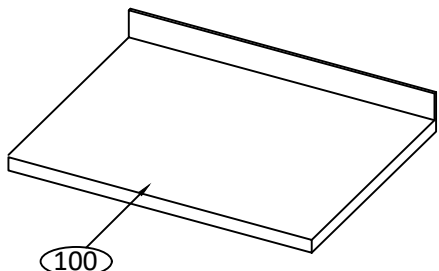

DATE:2020/01/13	VERSION:A1	Add bottom shelf as optional		DESIGN BY: Alberto	
DATE:2019/08/21	VERSION:A0	DESCRIPTION		DESIGN BY: Alberto	
		SCALE	MODEL	Q.TY	REMARKS
		1:1	S 900 RANGE		
MATERIAL: ST1/St2		S 900 Range (STATIC)			
DESIGN BY: Camilla		EXPLODED VIEW			
APPROVED BY: Alberto	CATEGORY	TYPE	GROUP	PART N°	
DATE:2019/08/21	EV	4AA0	A1	2900	

MODEL: S 901 SS TOP

MODEL: S 901-2D

MODEL: S 901-4D

MODEL: S 901A SS TOP

MODEL: S 900 STD

MODEL: SZ 901 (Granite flat TOP)

DATE:2020/01/13	VERSION:A1	Add bottom shelf as optional		DESIGN BY: Alberto	
DATE:2019/08/21	VERSION:A0	DESCRIPTION		DESIGN BY: Alberto	
		SCALE	MODEL	Q.TY	REMARKS
		1:1	S 900 RANGE		
MATERIAL: ST1/ST2		S 900 Range (TOP SELECTION)			
DESIGN BY: Camilla					
APPROVED BY: Alberto		CATEGORY	TYPE	GROUP	PART N°
DATE:2019/08/21		EV	4AA0	A1	2900

MODEL: S 900 SQ

- KITSW4AA5A00
- 12 PCS
 - 12 PCS
 - 12 PCS
 - 6 PCS
 - 12 PCS

MODEL: S 900 SG

- KITSW4AA6A00
- 6 PCS
 - 12 PCS
 - 6 PCS
 - 6 PCS
 - 6 PCS

MODEL: PS 200

MODEL: PS 900

DATE:2020/01/13	VERSION:A1	Add bottom shelf as optional		DESIGN BY: Alberto	
DATE:2019/08/21	VERSION:A0	DESCRIPTION		DESIGN BY: Alberto	
		SCALE	MODEL	Q.TY	REMARKS
		1:1	S 900 RANGE		
MATERIAL: ST1/ST2		S 900 Range (TOP SELECTION)			
DESIGN BY: Camilla					
APPROVED BY: Alberto		CATEGORY	TYPE	GROUP	PART N°
DATE:2019/08/21		EV	4AA0	A1	2900

MODEL: S 902 STD

DATE:2020/01/13	VERSION:A1	Add bottom shelf as optional			DESIGN BY: Alberto
DATE:2019/08/21	VERSION:A0	DESCRIPTION			DESIGN BY: Alberto
		SCALE	MODEL	Q.TY	REMARKS
		1:1	S 900 RANGE		
MATERIAL: ST1/ST2		S 900 Range (TOP SELECTION)			
DESIGN BY: Camilla					
APPROVED BY: Alberto		CATEGORY	TYPE	GROUP	PART N°
DATE:2019/08/21		EV	4AA0	A1	2900