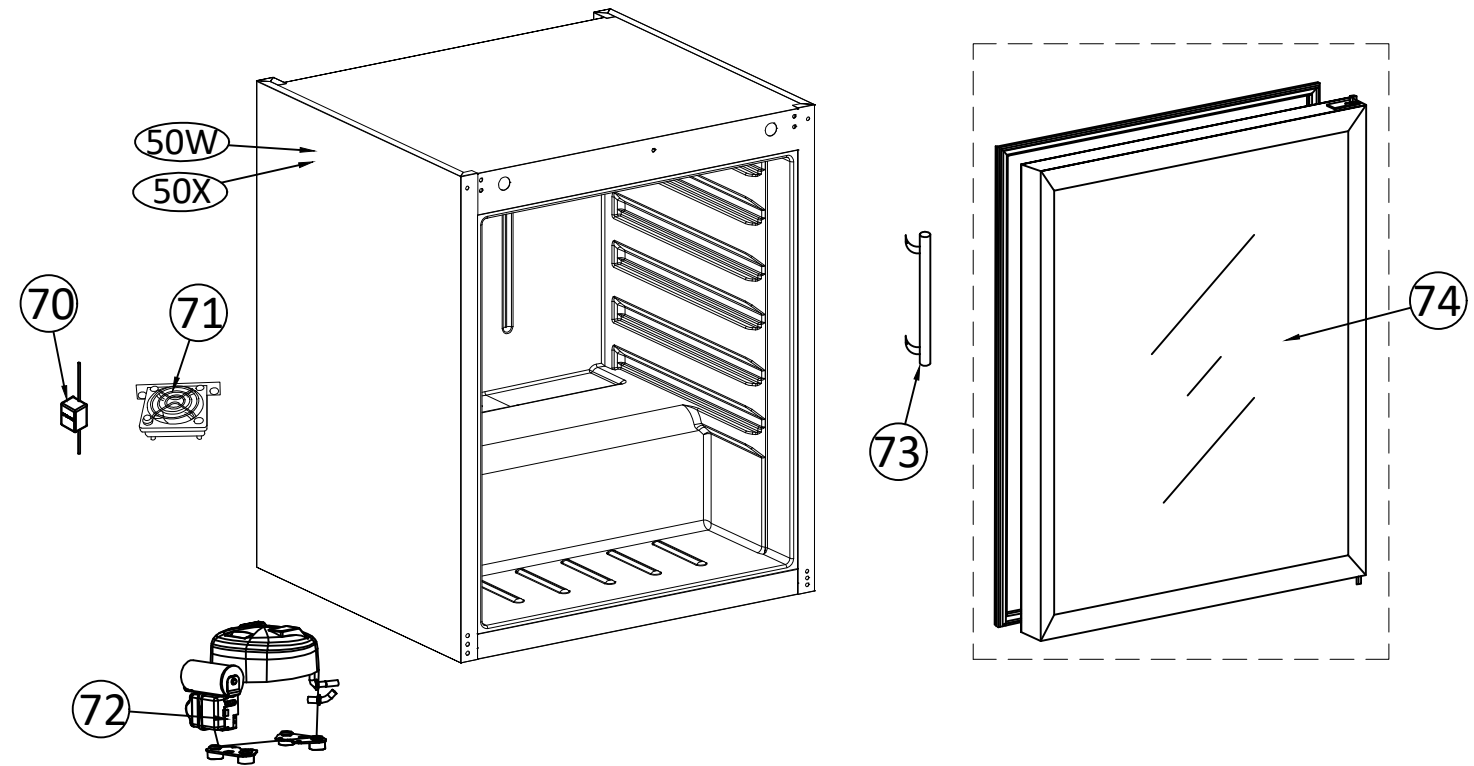

ABS CHILLER SOLID DOOR

Legend:
 W=White Range
 X = Steel Range
 C = Chiller
 F = Freezer

ABS CHILLER GLASS DOOR

DATE:2021/07/23	VERSION:A1	Unify all 200 Lt. Range		DESIGN BY: Alberto	
DATE:2017/05/03	VERSION:A0	DESCRIPTION		DESIGN BY:	
		SCALE	MODEL	Q. TY	REMARKS:
		1:1	UR 200 Range		
MATERIAL:S4		UR/URX/UF/UFX/URG/URXG/UFG/UFXG 200 Ser.			
DESIGN BY:Camilla		EXPLODED VIEW			
APPROVED BY:Alberto	CATEGORY	TYPE	GROUP	PART N°	
DATE:2017/05/03	EV	1CA6	A1	1200	

ABS FREEZER SOLID DOOR

ABS FREEZER GLASS DOOR

DATE:2021/07/23	VERSION:A1	Unify all 200 Lt. Range			DESIGN BY: Alberto
DATE:2017/05/03	VERSION:A0	DESCRIPTION			DESIGN BY:
		SCALE	MODEL	Q. TY	REMARKS:
		1:1	UR 200 Range		
MATERIAL:S4		UR/URX/UF/UFX/URG/URXG/UFG/UFXG 200 Ser.			
DESIGN BY:Camilla		EXPLODED VIEW			
APPROVED BY:Alberto		CATEGORY	TYPE	GROUP	PART N°
DATE:2017/05/03		EV	1CA6	A1	1200