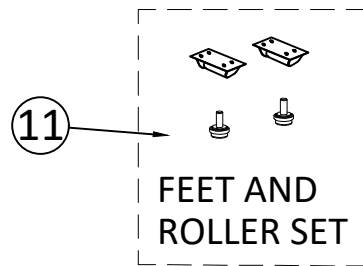

ABS CHILLER SOLID DOOR

Legend:
 W=White Range
 X = Steel Range
 C = Chiller
 F = Freezer

ABS CHILLER GLASS DOOR

DATE:2021/07/23	VERSION:A1	Unify all 200 Lt. Range		DESIGN BY: Alberto	
DATE:2017/05/03	VERSION:A0	DESCRIPTION		DESIGN BY:	
		SCALE	MODEL	Q. TY	REMARKS:
		1:1	UR 200 Range		
MATERIAL:S4		UR/URX/UF/UFX/URG/URXG/UFG/UFXG 200 Ser.			
DESIGN BY:Camilla		EXPLODED VIEW			
APPROVED BY:Alberto	CATEGORY	TYPE	GROUP	PART N°	
DATE:2017/05/03	EV	1CA6	A1	1200	

ABS FREEZER SOLID DOOR

ABS FREEZER GLASS DOOR

DATE:2021/07/23	VERSION:A1	Unify all 200 Lt. Range			DESIGN BY: Alberto
DATE:2017/05/03	VERSION:A0	DESCRIPTION			DESIGN BY:
		SCALE	MODEL	Q. TY	REMARKS:
		1:1	UR 200 Range		
MATERIAL:S4		UR/URX/UF/UFX/URG/URXG/UFG/UFXG 200 Ser.			
DESIGN BY:Camilla		EXPLODED VIEW			
APPROVED BY:Alberto		CATEGORY	TYPE	GROUP	PART N°
DATE:2017/05/03		EV	1CA6	A1	1200