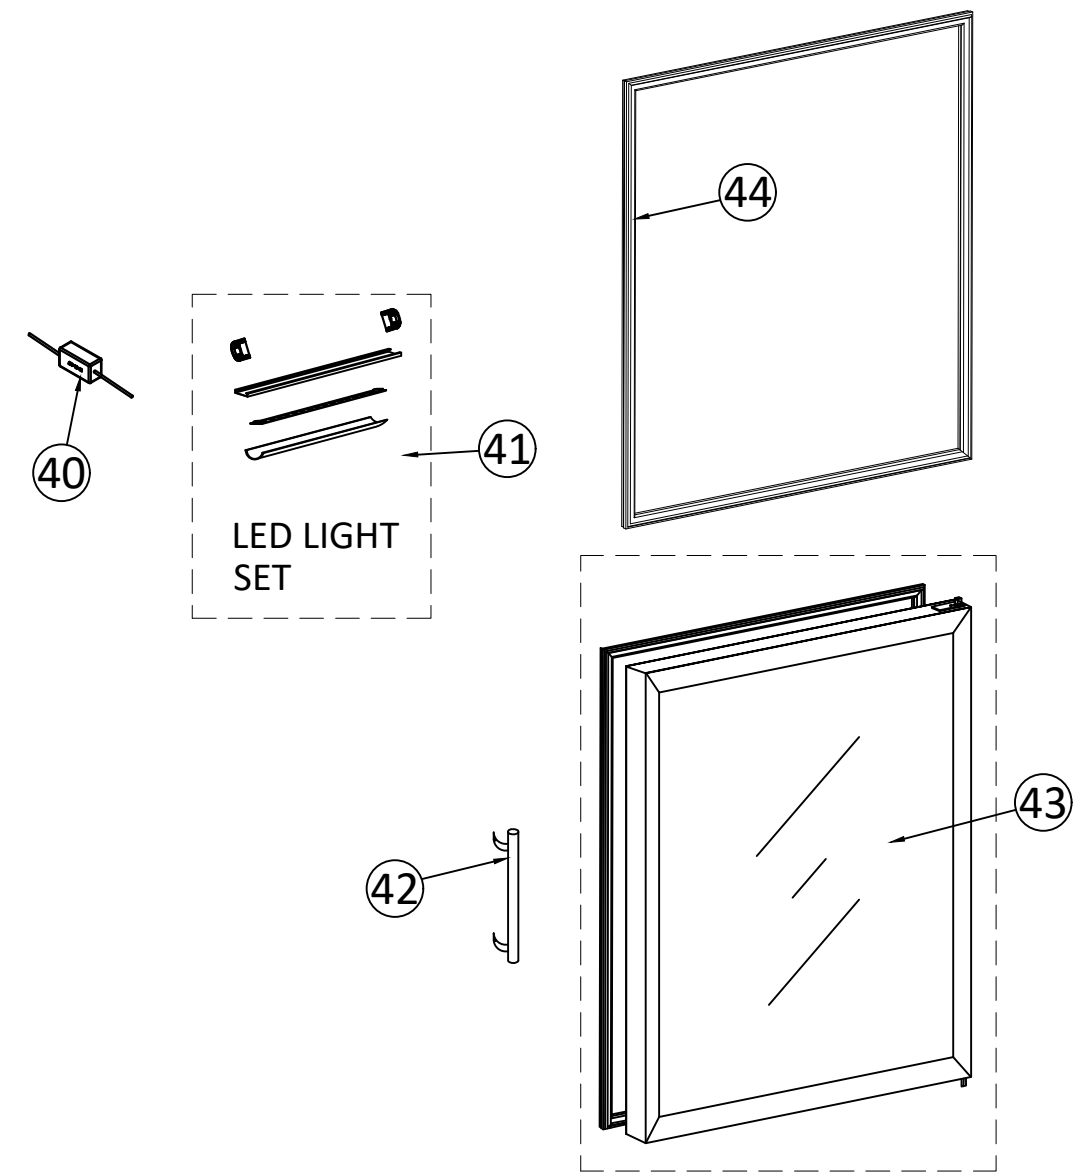

ABS CHILLER SOLID DOOR

Legend:
 W=White Range
 X = Steel Range
 C = Chiller
 F = Freezer

ABS CHILLER GLASS DOOR

DATE:2021/07/23	VERSION:A1	Unify all 200 Lt. Range		DESIGN BY: Alberto	
DATE:2017/05/03	VERSION:A0	DESCRIPTION		DESIGN BY:	
		SCALE	MODEL	Q. TY	REMARKS:
		1:1	UR 200 Range		
MATERIAL:S4		UR/URX/UF/UFX/URG/URXG/UFG/UFXG 200 Ser.			
DESIGN BY:Camilla		EXPLODED VIEW			
APPROVED BY:Alberto	CATEGORY	TYPE	GROUP	PART N°	
DATE:2017/05/03	EV	1CA6	A1	1200	

ABS FREEZER SOLID DOOR

ABS FREEZER GLASS DOOR

DATE:2021/07/23	VERSION:A1	Unify all 200 Lt. Range			DESIGN BY: Alberto
DATE:2017/05/03	VERSION:A0	DESCRIPTION			DESIGN BY:
		SCALE	MODEL	Q. TY	REMARKS:
		1:1	UR 200 Range		
MATERIAL:S4		UR/URX/UF/UFX/URG/URXG/UFG/UFXG 200 Ser.			
DESIGN BY:Camilla		EXPLODED VIEW			
APPROVED BY:Alberto		CATEGORY	TYPE	GROUP	PART N°
DATE:2017/05/03		EV	1CA6	A1	1200