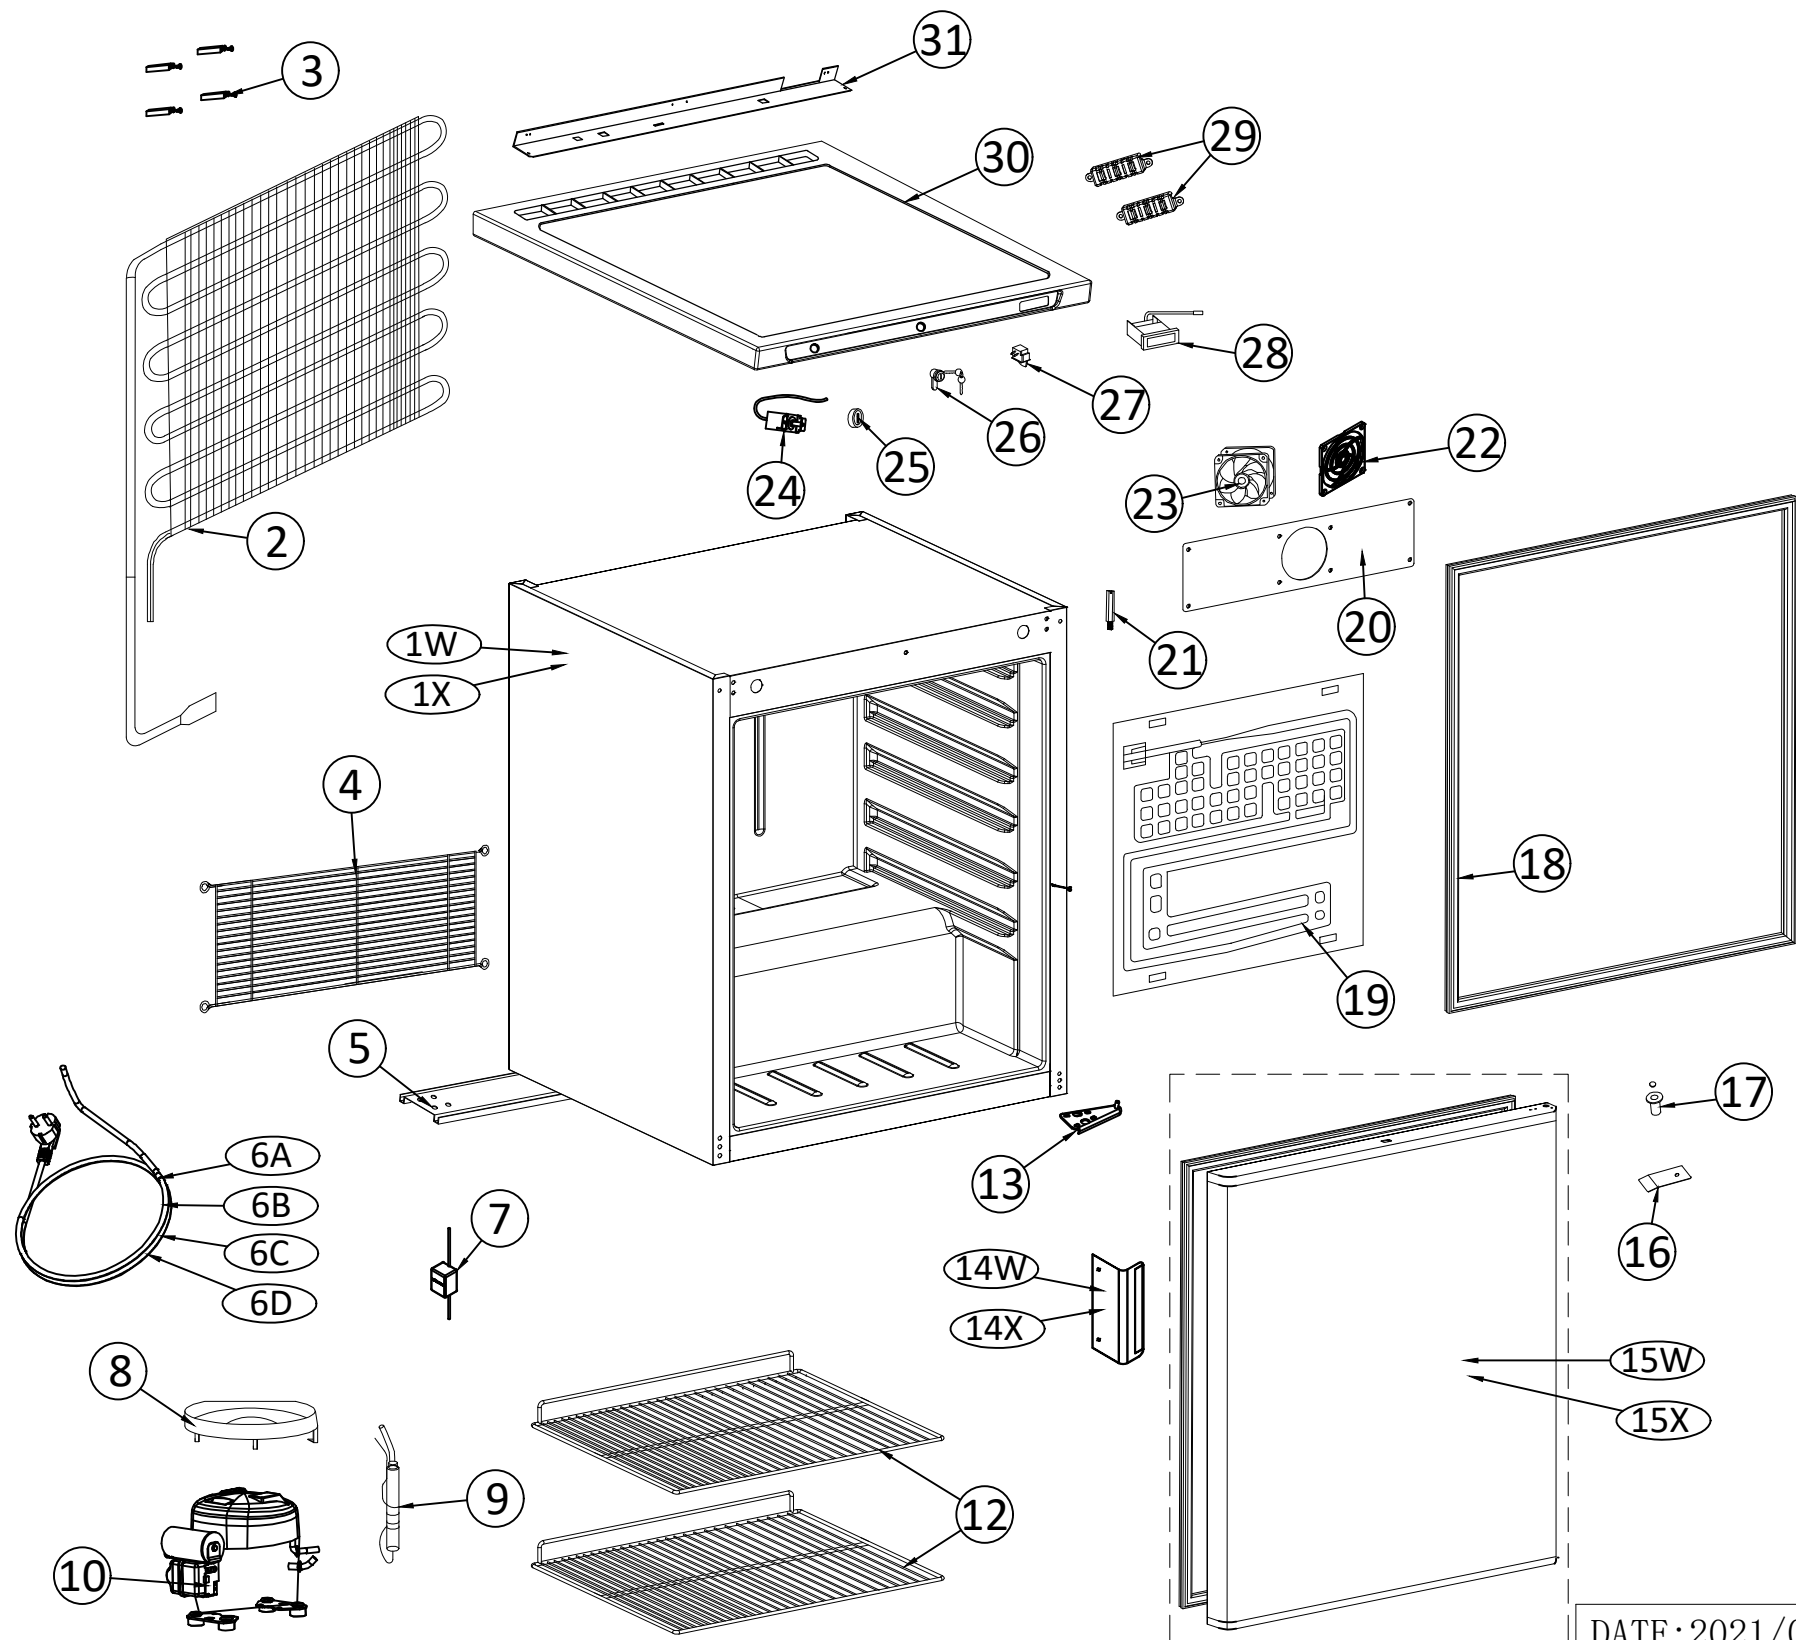

ABS CHILLER SOLID DOOR

Legend:
 W=White Range
 X = Steel Range
 C = Chiller
 F = Freezer

ABS CHILLER GLASS DOOR

DATE:2021/07/23	VERSION:A1	Unify all 200 Lt. Range		DESIGN BY: Alberto	
DATE:2017/05/03	VERSION:A0	DESCRIPTION		DESIGN BY:	
		SCALE	MODEL	Q. TY	REMARKS:
		1:1	UR 200 Range		
MATERIAL:S4		UR/URX/UF/UFX/URG/URXG/UFG/UFXG 200 Ser.			
DESIGN BY:Camilla		EXPLODED VIEW			
APPROVED BY:Alberto	CATEGORY	TYPE	GROUP	PART N°	
DATE:2017/05/03	EV	1CA6	A1	1200	

ABS FREEZER SOLID DOOR

ABS FREEZER GLASS DOOR

DATE:2021/07/23	VERSION:A1	Unify all 200 Lt. Range			DESIGN BY: Alberto
DATE:2017/05/03	VERSION:A0	DESCRIPTION			DESIGN BY:
		SCALE	MODEL	Q. TY	REMARKS:
		1:1	UR 200 Range		
MATERIAL:S4		UR/URX/UF/UFX/URG/URXG/UFG/UFXG 200 Ser.			
DESIGN BY:Camilla		EXPLODED VIEW			
APPROVED BY:Alberto		CATEGORY	TYPE	GROUP	PART N°
DATE:2017/05/03		EV	1CA6	A1	1200