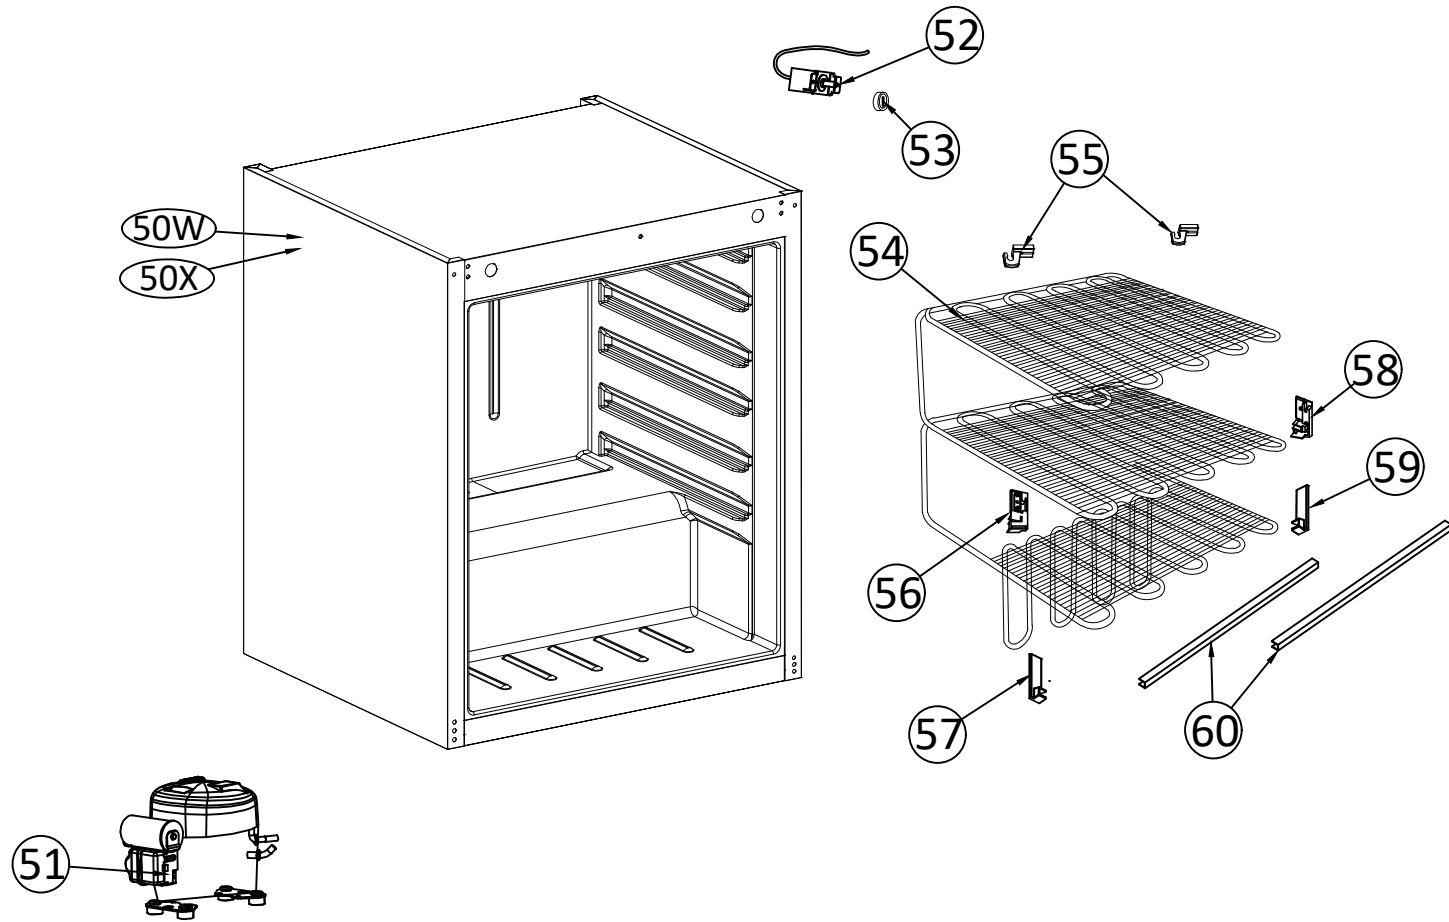

ABS CHILLER SOLID DOOR

Legend:
 W=White Range
 X = Steel Range
 C = Chiller
 F = Freezer

ABS CHILLER GLASS DOOR

DATE:2021/07/23	VERSION:A1	Unify all 200 Lt. Range		DESIGN BY: Alberto	
DATE:2017/05/03	VERSION:A0	DESCRIPTION		DESIGN BY:	
		SCALE	MODEL	Q. TY	REMARKS:
		1:1	UR 200 Range		
MATERIAL:S4		UR/URX/UF/UFX/URG/URXG/UFG/UFXG 200 Ser.			
DESIGN BY:Camilla		EXPLODED VIEW			
APPROVED BY:Alberto	CATEGORY	TYPE	GROUP	PART N°	
DATE:2017/05/03	EV	1CA6	A1	1200	

ABS FREEZER SOLID DOOR

ABS FREEZER GLASS DOOR

DATE:2021/07/23	VERSION:A1	Unify all 200 Lt. Range			DESIGN BY: Alberto
DATE:2017/05/03	VERSION:A0	DESCRIPTION			DESIGN BY:
		SCALE	MODEL	Q. TY	REMARKS:
		1:1	UR 200 Range		
MATERIAL:S4		UR/URX/UF/UFX/URG/URXG/UFG/UFXG 200 Ser.			
DESIGN BY:Camilla		EXPLODED VIEW			
APPROVED BY:Alberto		CATEGORY	TYPE	GROUP	PART N°
DATE:2017/05/03		EV	1CA6	A1	1200