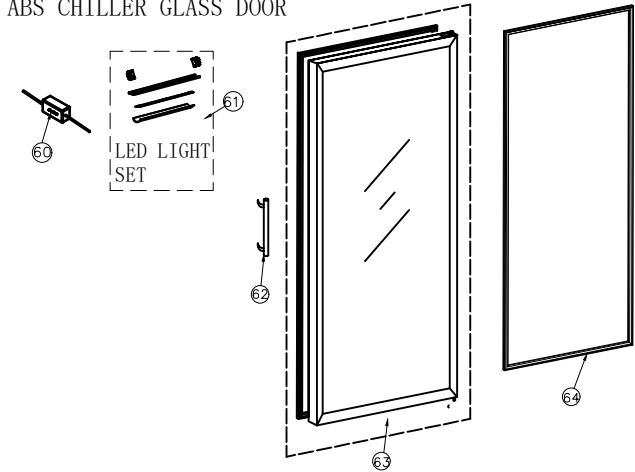

ABS CHILLER SOLID DOOR

ABS FREEZER

ABS CHILLER GLASS DOOR

Legenda:
 W=White Range
 X=S/S Range
 C=Chiller
 F=Freezer

DATE:2020/05/09	VERSION:A1	Unify all 400/600 Range		DESIGN BY: Alberto	
DATE:2019/08/27	VERSION:A0	DESCRIPTION		DESIGN BY:	
		SCALE	MODEL	Q. TY	REMARKS:
		1:1	Ux400 Ser. Ux600 Ser.		
MATERIAL:S4		UR/URX/UF/UFX/URG/URXG 400-600			
DESIGN BY:Jessie		EXPLODED VIEW			
APPROVED BY:Alberto		CATEGORY	TYPE	GROUP	PART N°
DATE:2017/05/03		EV	1CB0	A1	1200