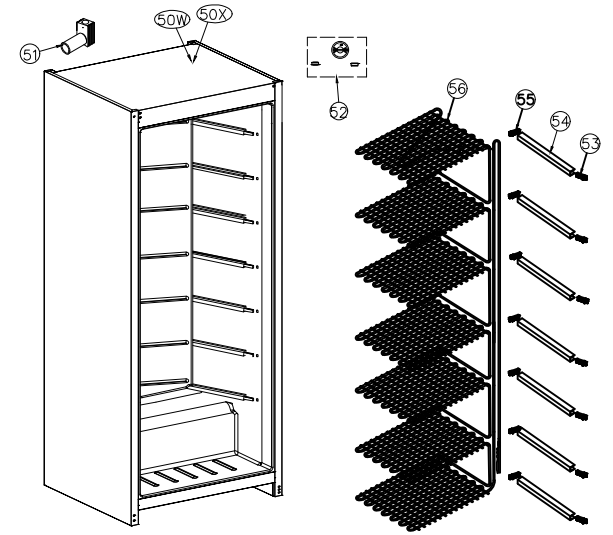

ABS CHILLER SOLID DOOR

ABS FREEZER

ABS CHILLER GLASS DOOR

Legenda:
 W=White Range
 X=S/S Range
 C=Chiller
 F=Freezer

DATE:2020/05/09	VERSION:A1	Unify all 400/600 Range		DESIGN BY: Alberto	
DATE:2019/08/27	VERSION:A0	DESCRIPTION		DESIGN BY:	
		SCALE	MODEL	Q. TY	REMARKS:
		1:1	Ux400 Ser. Ux600 Ser.		
MATERIAL:S4		UR/URX/UF/UFX/URG/URXG 400-600			
DESIGN BY:Jessie		EXPLODED VIEW			
APPROVED BY:Alberto		CATEGORY	TYPE	GROUP	PART N°
DATE:2017/05/03		EV	1CB0	A1	1200