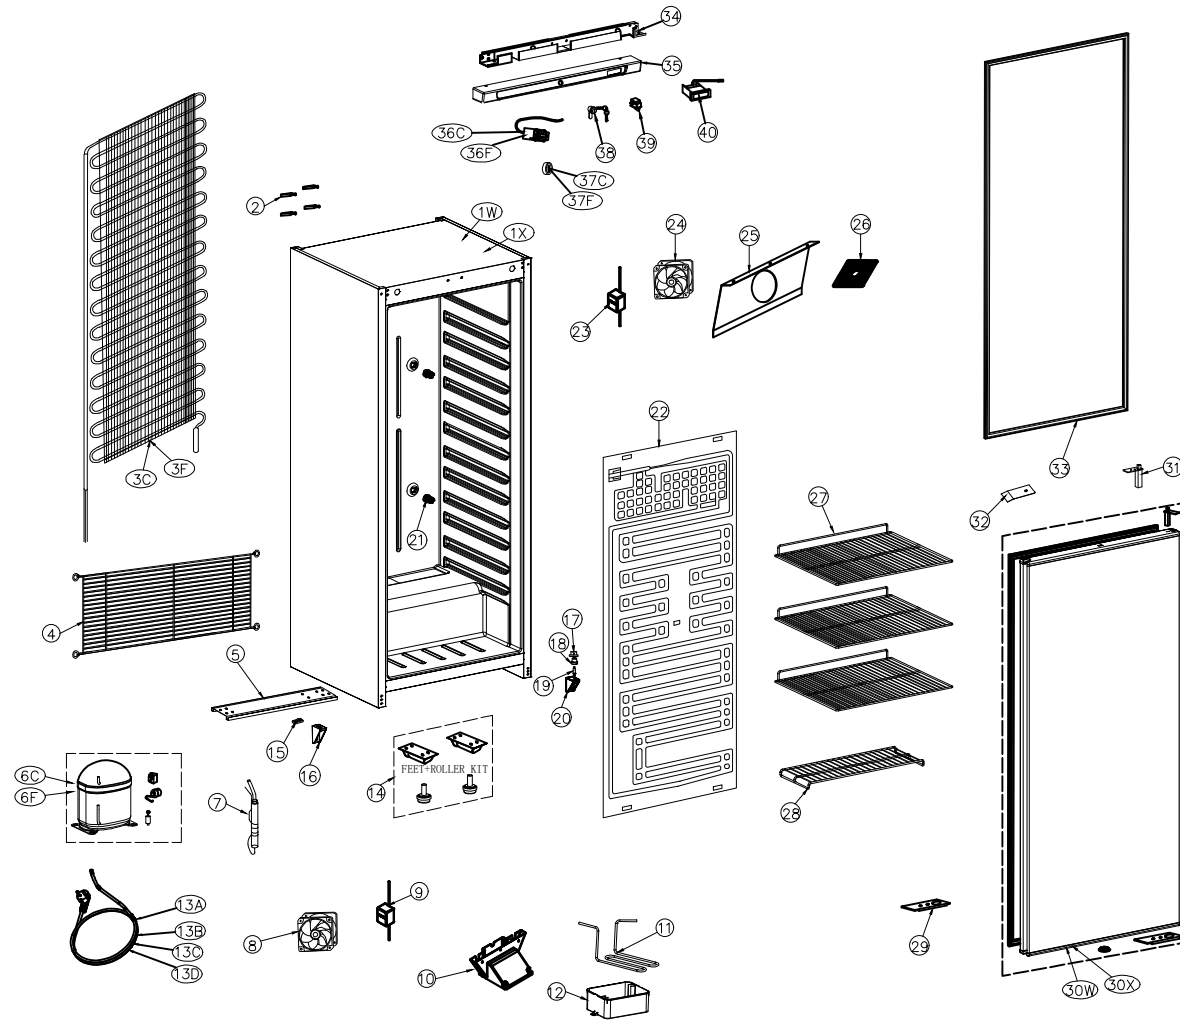

ABS CHILLER SOLID DOOR

ABS FREEZER

ABS CHILLER GLASS DOOR

Legenda:
 W=White Range
 X=S/S Range
 C=Chiller
 F=Freezer

DATE:2020/05/09	VERSION:A1	Unify all 400/600 Range		DESIGN BY: Alberto	
DATE:2019/08/27	VERSION:A0	DESCRIPTION		DESIGN BY:	
		SCALE	MODEL	Q. TY	REMARKS:
		1:1	Ux400 Ser. Ux600 Ser.		
MATERIAL:S4		UR/URX/UF/UFX/URG/URXG 400-600			
DESIGN BY:Jessie		EXPLODED VIEW			
APPROVED BY:Alberto		CATEGORY	TYPE	GROUP	PART N°
DATE:2017/05/03		EV	1CB0	A1	1200