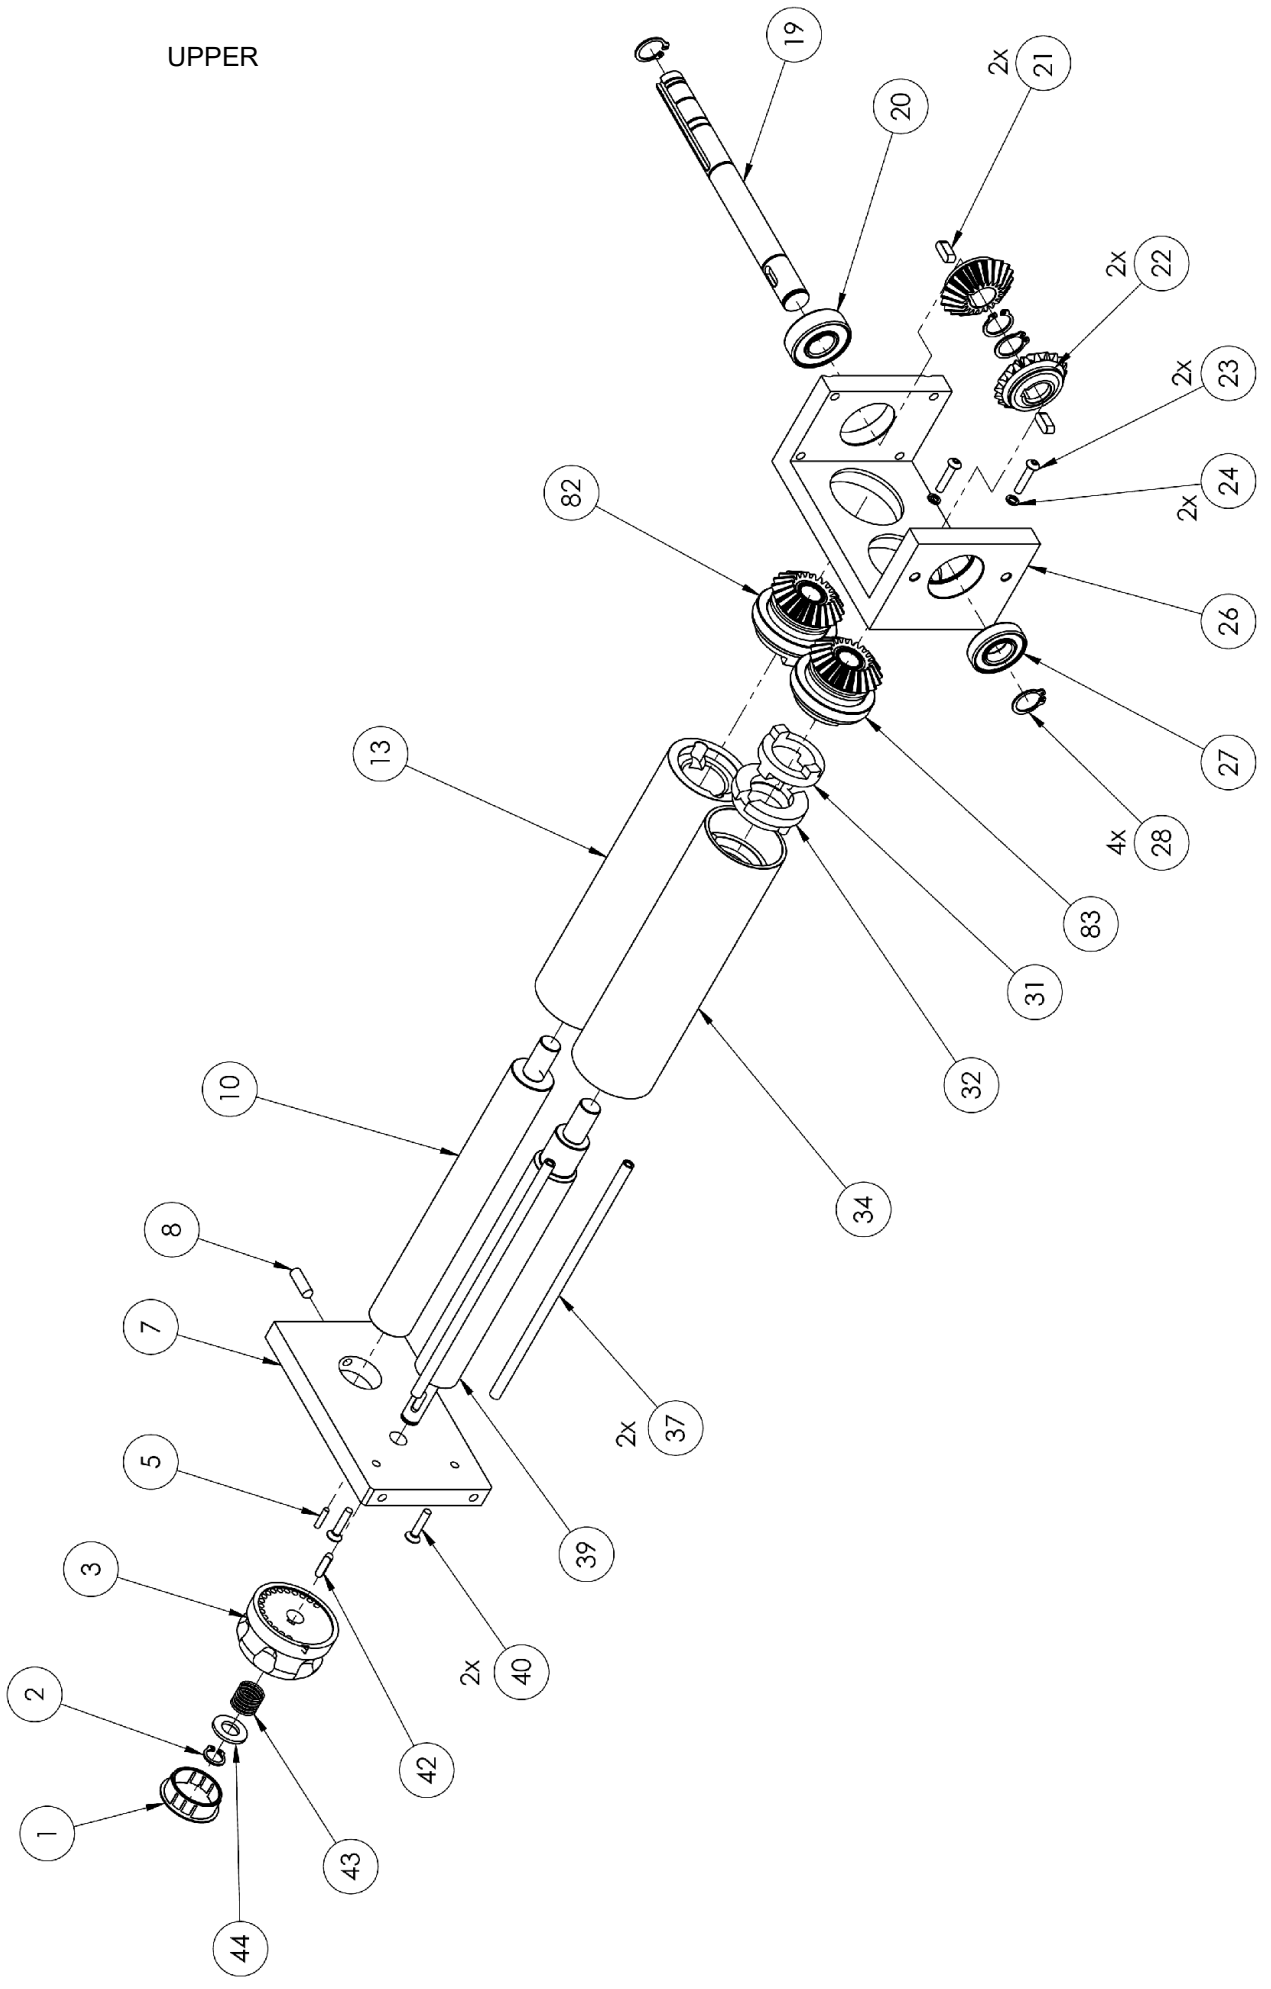

### 8.1.2 SPARE PARTS FOR ROLLING MACHINES

TOUCH AND GO

RP

310/1  
500/1

UPPER

LOWER