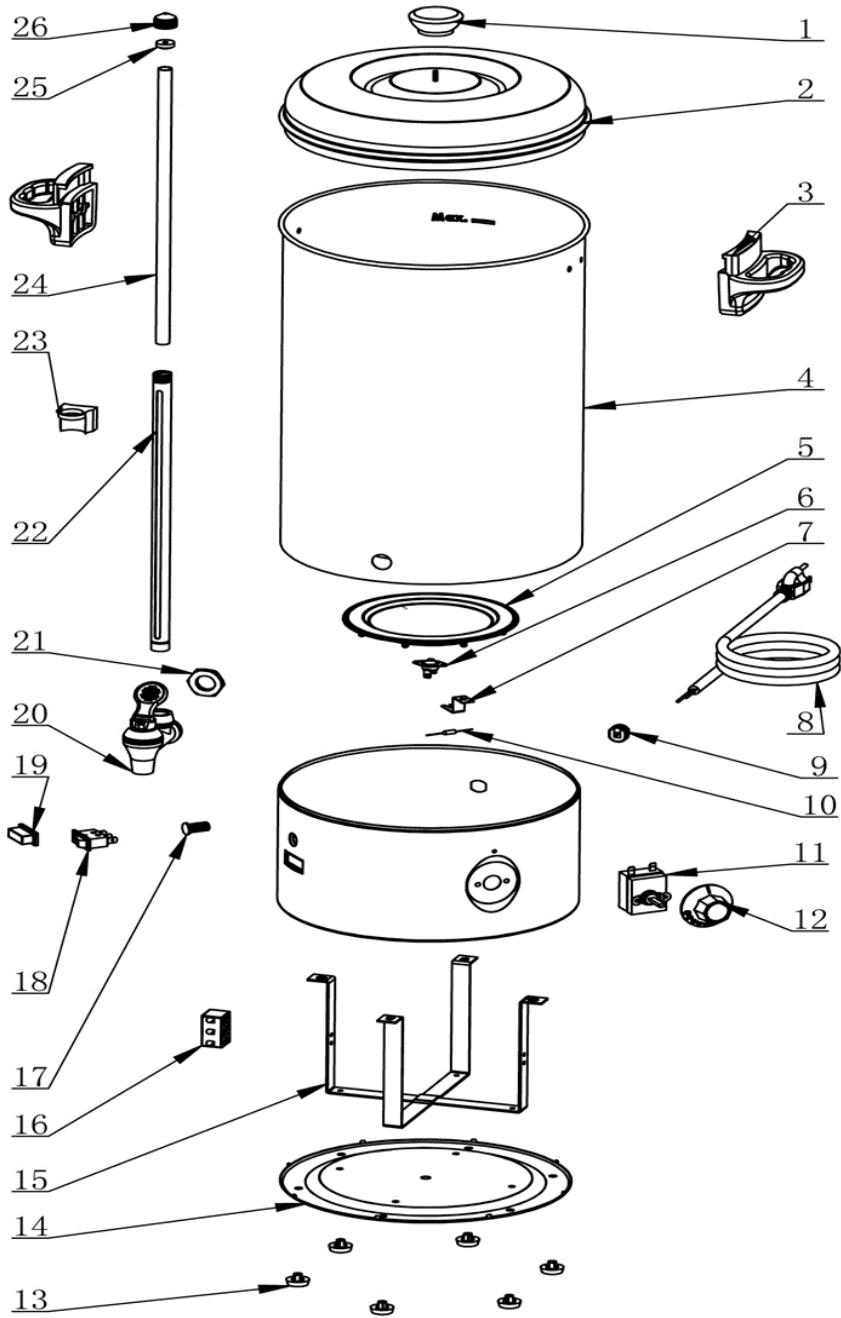

Drawing

Tools for Chefs

Hendi B.V.
 Steenoven 21
 3911 TX Rhenen
 The Netherlands

Batch #	Appliance part#
000000 and up	209882

Description
Hot drinks boiler 10L

Date	22-11-2021	Revision #	1.1
Revision	Updated format.		

Bill of materials (BOM)

 HENDI Tools for Chefs Hendi B.V. Steenoven 21 3911 TX Rhenen The Netherlands	Batch #	Appliance part#
	000000 and up	209882
	Description	
Hot drinks boiler 10L		

Date	22-11-2021	Revision #	1.1
Revision	Updated format.		

Item	Description	Part#	Quantity	Remark	Picture
1	Knob for lid	nss	1	Available in set 906309	
2	Lid	906309	1		
3	Handle container	n/a	2		
4	Container	n/a	1		
5	Element	209912	1		
5a	Gasket element	904367	1		
6	Hi-limiter	904312	1	(120°C)	
7	Holder hi-limiter	n/a	1		
8	Power cord	930045	1		
9	Cord inlet / retention	904374	1		
10	Thermal fuse	208441	1	(144°C)	
11	Thermostat	904350	1		
12	Knob thermostat	906323	1		
13	Foot	900574	6		
14	bottom plate	n/a	1		
15	Bracket bottom plate	n/a	1		
16	Terminal block	904381	1		
17	Lamp indication	902059	1		
18	Switch	904398	1		
19	Switch cover	nss	1	Available in set 904398	
20	Faucet	208038	1	Also available in set 906330	
21	Nut faucet	nss	1	Available in 208038 and 906330	
22	Sleeve graduation	nss	1	Available in 906330	
23	Holder graduation	nss	1	Available in 906330	
24	Glass graduation	nss	1	Available in 906330	
25	Gasket glass graduation	208496	2	Also available in 906330	
26	Nut graduation	nss	1	Available in 906330	
27	Sleeve graduation with faucet complete	906330	1	Incl. item 20,21,22,23,24,25 and 26	

n/a -> not available

nss -> not sold separately

Circuit diagram

 <b style="font-size: 2em; margin-left: 10px;">HENDI Tools for Chefs Hendi B.V. Steenoven 21 3911 TX Rhenen The Netherlands	Batch #	Appliance part#
	000000 and up	209882
	Description	
	Hot drinks boiler 10L	