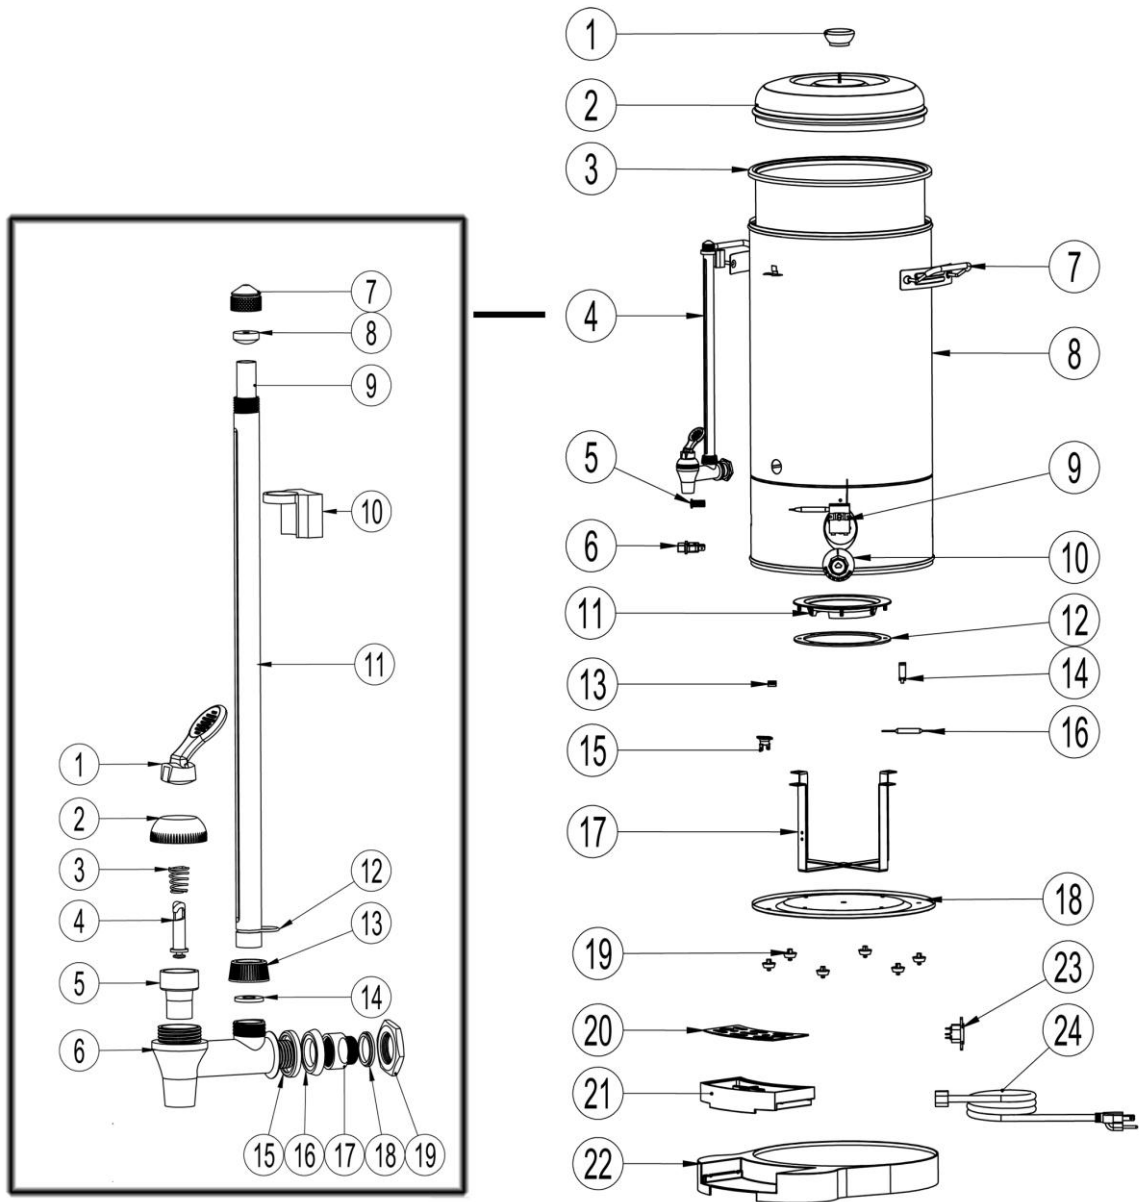

**Bill of materials (BOM)**

 <b>Hendi B.V.</b> Steenoven 21 3911 TX Rhenen The Netherlands	<b>Batch #</b>	<b>Appliance part#</b>
	0000000	211502
	<b>Description</b> Hot drinks boiler double walled 20L	

<b>Date</b>	07-05-2012	<b>Revision #</b>	Revision version
<b>Revision</b>	First bill of materials (BOM)		

Item	Description	Part#	Quantity	Remark	Picture
1	Knob for lid	nss	1	Available as 928424	
2	Lid	928424	1	Incl item 1	
3	Inner container	n/a	1		
4	Sleeve graduation with faucet complete	927359	1		
4-1	Handle faucet	nss	1	Available as 927359	
4-2	Nut faucet	nss	1	Available as 927359	
4-3	Spring	nss	1	Available as 927359	
4-4	Lever	nss	1	Available as 927359	
4-5	Sealingfaucet	nss	1	Available as 927359	
4-6	Faucet	208038	1	Also available as 927359	
4-7	Cap	nss	1	Available as 927359	
4-8	Gasket glass graduation	208496	1	Also available as 927359	
4-9	Glass graduation	nss	1	Available as 927359	
4-10	Holder	nss	1	Available as 927359	
4-11	Sleeve graduation	nss	1	Available as 927359	
4-12	Clip	nss	1	Available as 927359	
4-13	Nut sleeve graduation	nss	1	Available as 927359	
4-14	Gasket glass graduation	208496	1	Also available as 927359	
4-15	Ring faucet	nss	1	Available as 927359	
4-16	Gasket faucet	nss	1	Available as 927359	
4-17	Spacer (incl. item 4-18)	927366	1	Also available as 927359	
4-18	Gasket spacer	nss	1	Available as 927359 and 927366	
4-19	Nut faucet	nss	1	Available as 927359 and 208038	
5	Indicator light	902059	1		
6	Switch	205426	1		
7	Handle	n/a	2		
8	Container	n/a	1		
9	Thermostat	904350	1		
10	Knob thermostat	906323	1		
11	Heating element	209912	1		
12	Gasket element	904367	1		
13	Mouting plate thermostat	n/a	1		
14	Mouting plate thermal fuse	n/a	1		
15	Clixon (120°C)	904312	1		
16	Thermal fuse	208441	1		
17	Bracket	n/a	1		
18	Bottom cover	n/a	1		
19	Foot	900574	6		
20	Grid drip tray	nss	1	Available as 927380	
21	Drip tray	927380	1	Incl item. 20 and 22	
22	Holder drip tray	nss	1	Available as 927380	
23	Power socket	927441	1		
24	Power cord	900680	1		