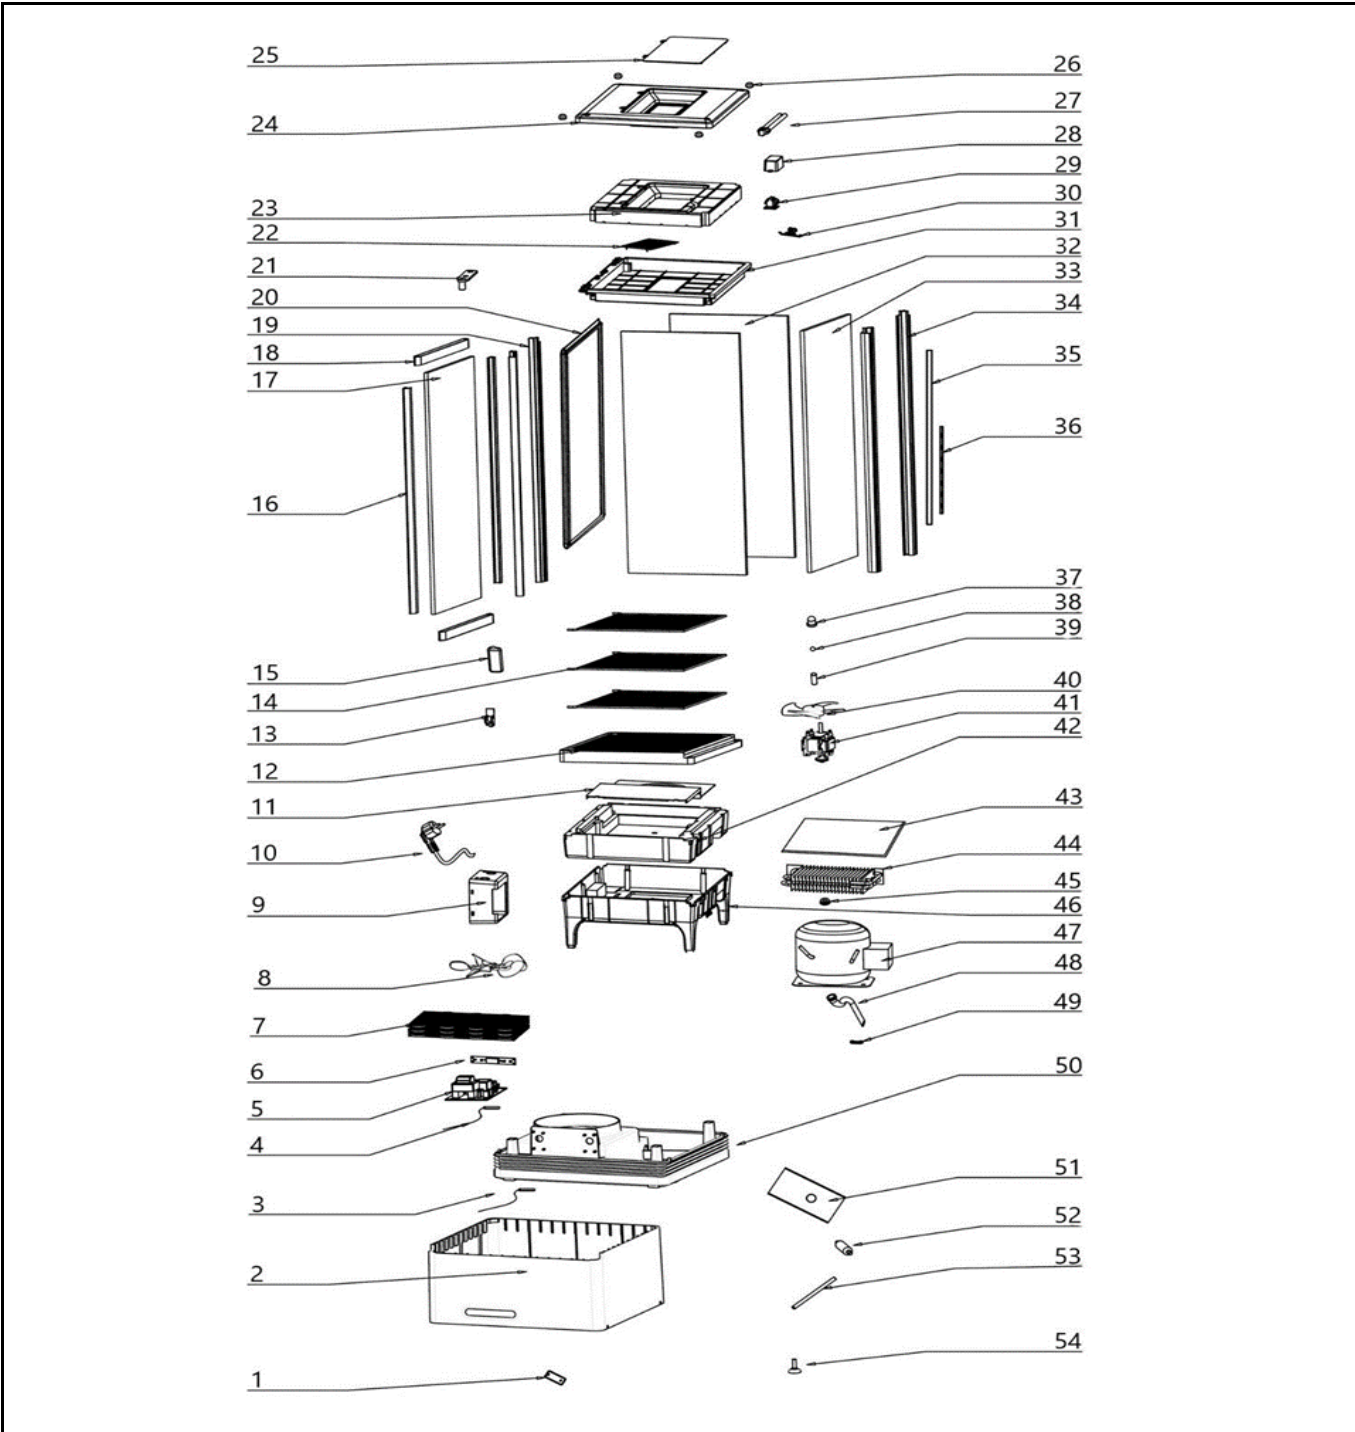

Drawing

Tools for Chefs

Hendi B.V.
Steenoven 21
3911 TX Rhenen
The Netherlands

Batch #	Appliance part#
HK037421 and up	233238

Description
Refrigerated display cabinet 68L Black

Date	09-12-2021	Revision #	1.1
Revision	New shelf holder. Added switch and new LED light.