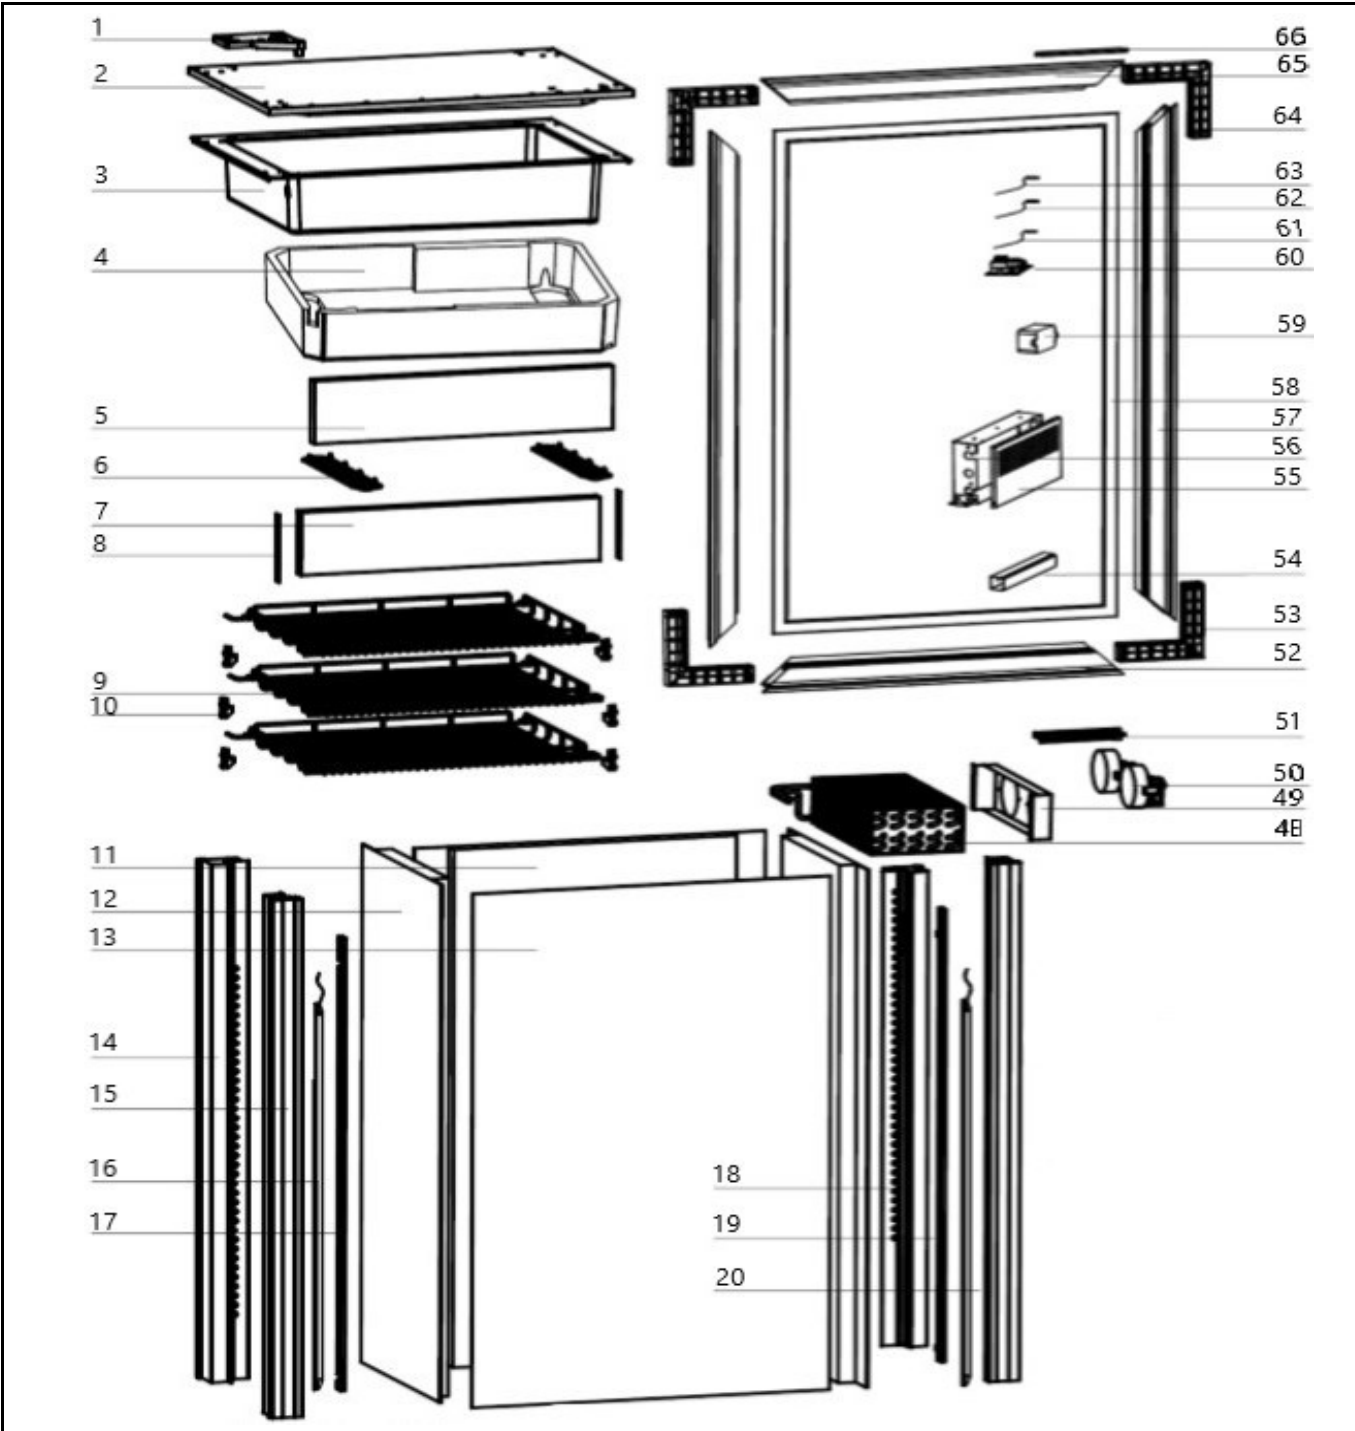

Drawing

Tools for Chefs

Hendi B.V.
Steenoven 21
3911 TX Rhenen
The Netherlands

Batch #	Appliance part#
000000 and up	233276
Description	
Refrigerated display cabinet	

Date	15-04-2020	Revision #	1.0
Revision	First Bill of Materials (BOM)