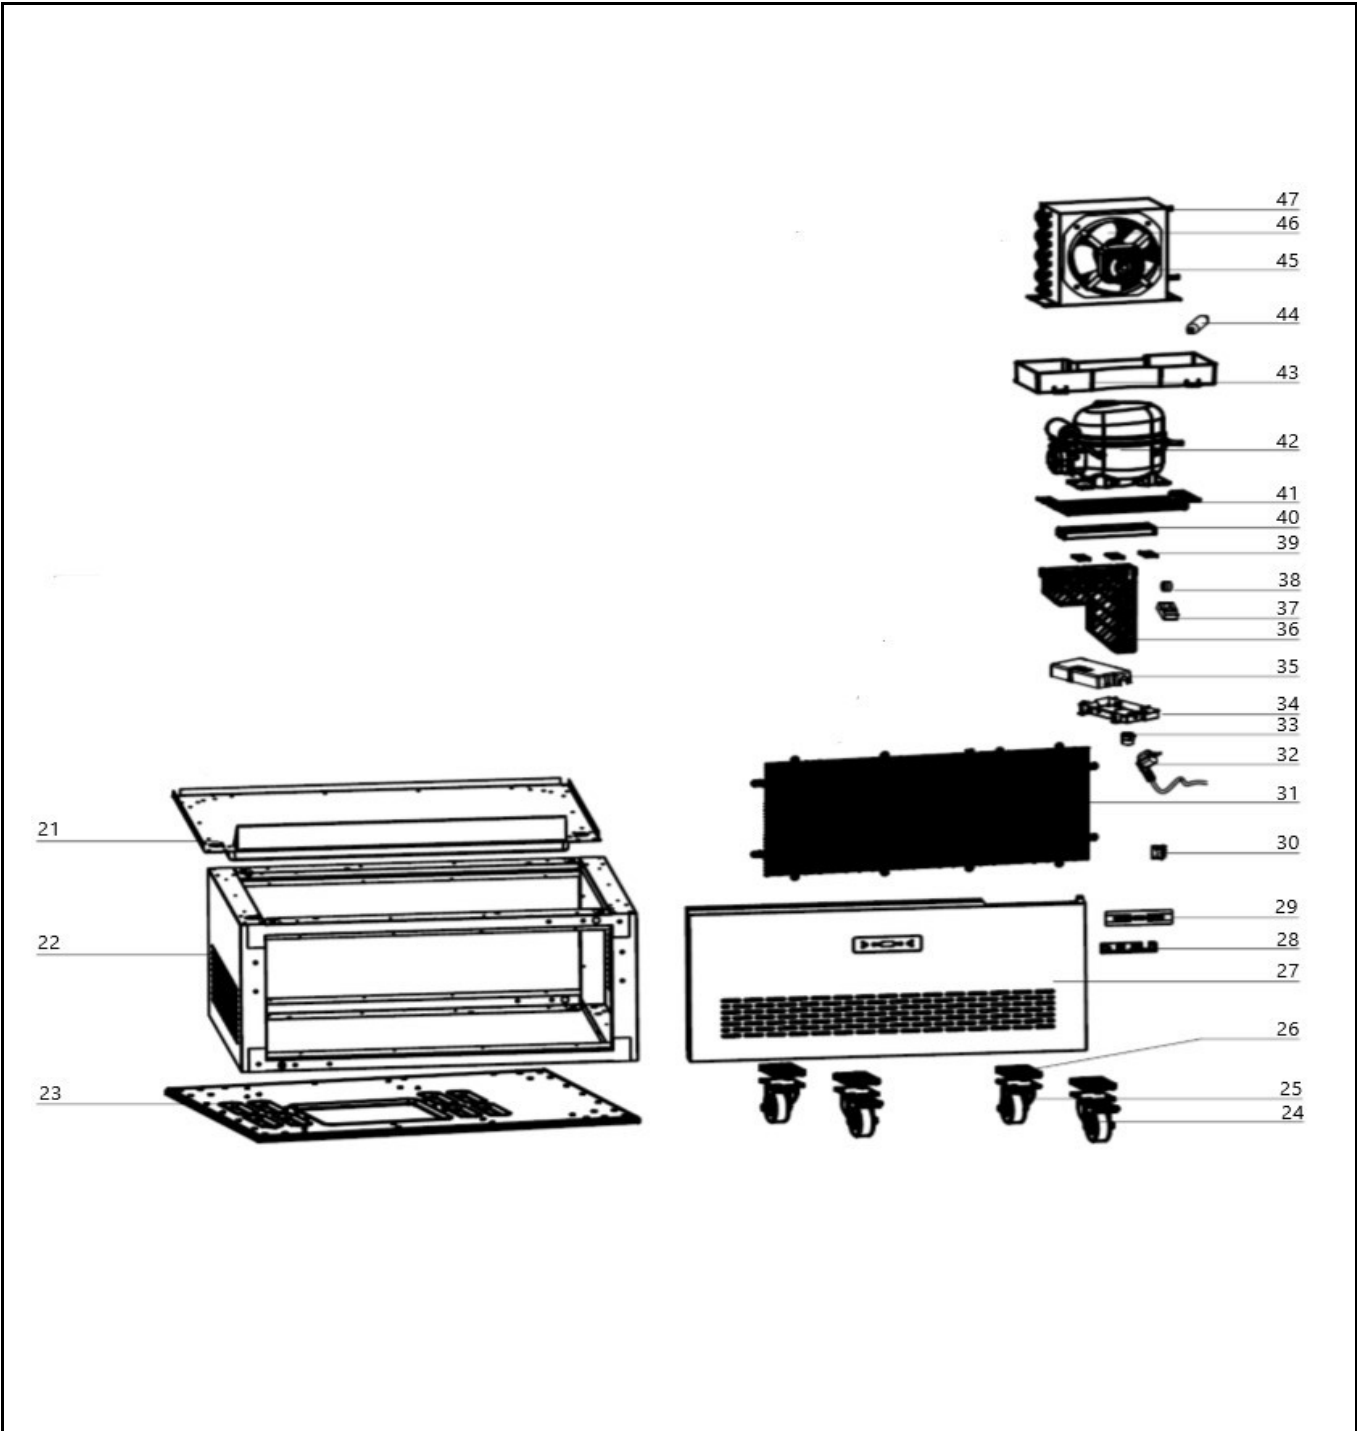

Drawing

HENDI Tools for Chefs Hendi B.V. Steenoven 21 3911 TX Rhenen The Netherlands	Batch #	Appliance part#
	000000 and up	233276
	Description	
	Refrigerated display cabinet	

Date	15-04-2020	Revision #	1.0
Revision	First Bill of Materials (BOM)