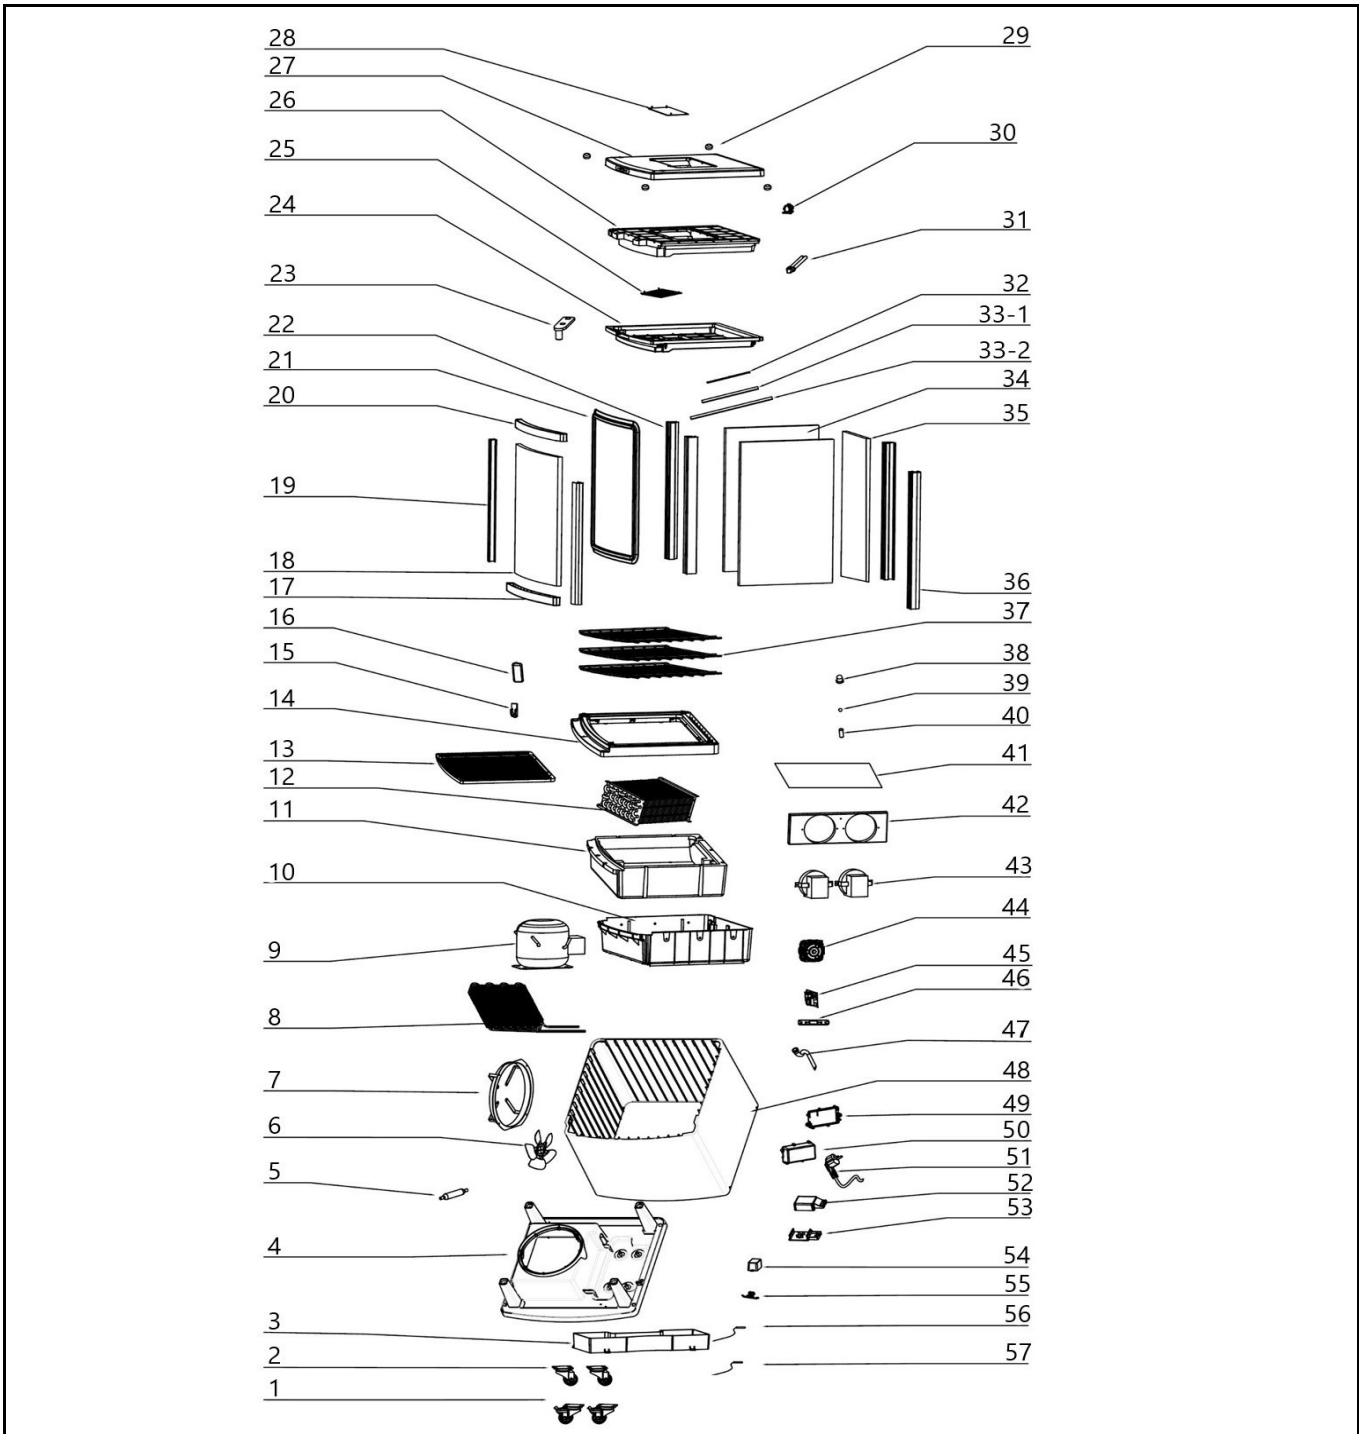

Drawing

HENDI Tools for Chefs Hendi B.V. Steenoven 21 3911 TX Rhenen The Netherlands	Batch #	Appliance part#
	HK037421 and up	233290
	Description	
	Refrigerated display cabinet 280L Black	

Date	09-12-2021	Revision #	1.1
Revision	New shelf holder. Added switch and new LED light.