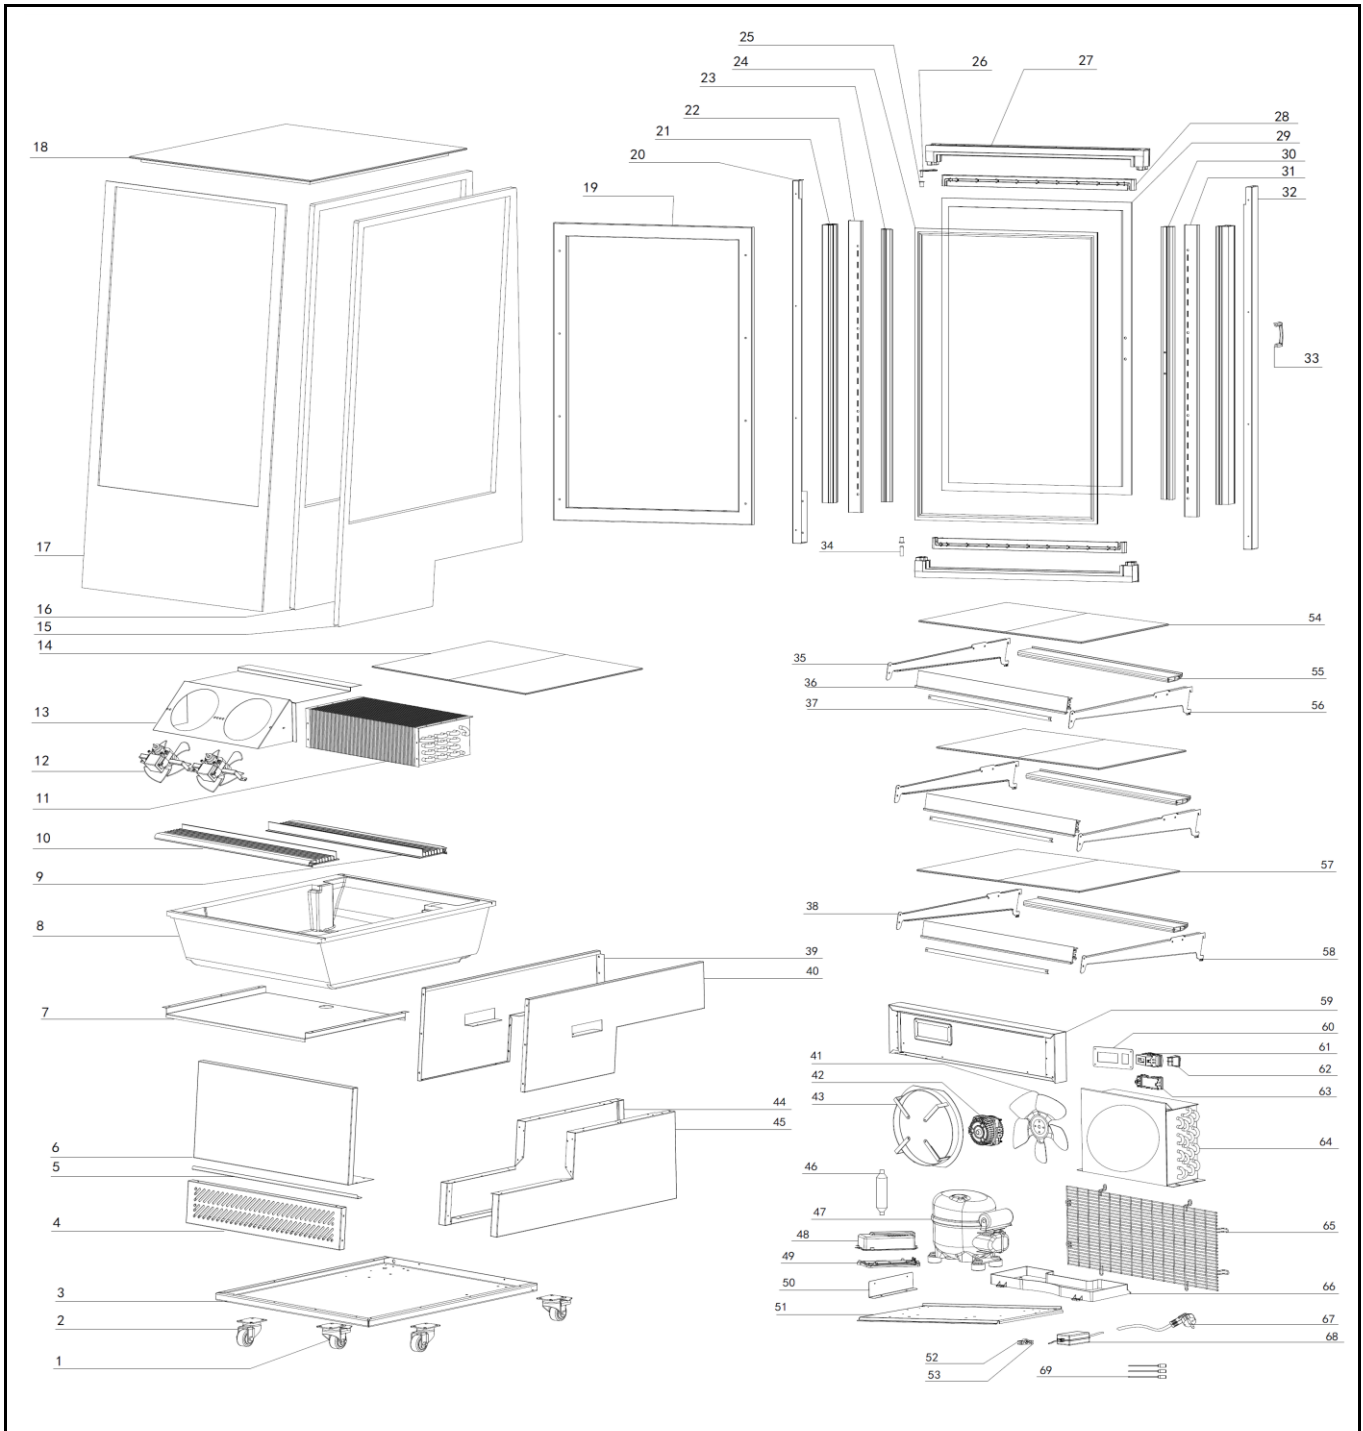

Drawing

Tools for Chefs

Hendi B.V.
Steenoven 21
3911 TX Rhenen
The Netherlands

Batch #

000000 and up

Appliance part#

233306

Description

Refrigerated display cabinet with 3 slanted shelves
300L

Date	15-04-2020	Revision #	1.0
Revision	First Bill of Materials (BOM)