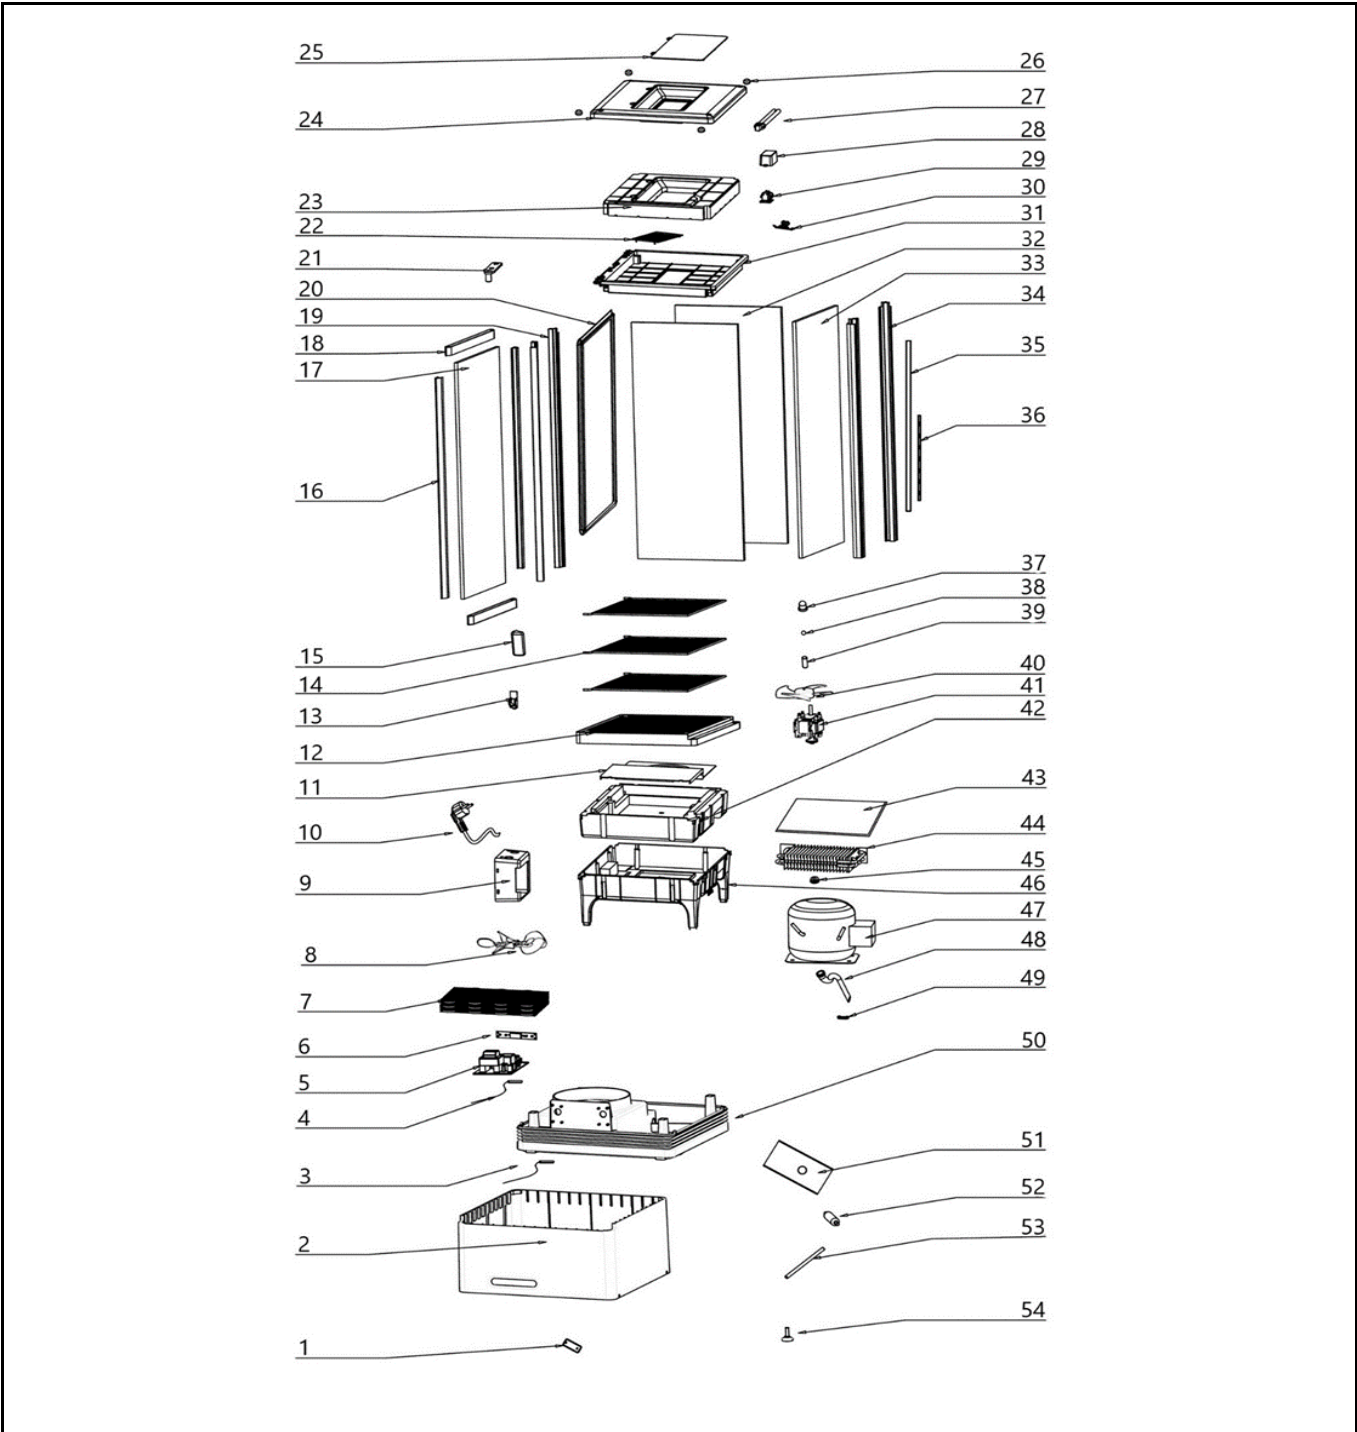

Drawing

Tools for Chefs

Hendi B.V.
Steenoven 21
3911 TX Rhenen
The Netherlands

Batch #
HK037420 and up

Appliance part#
233641

Description
Refrigerated display cabinet 78L White

Date	10-12-2021	Revision #	1.1
Revision	New shelf holder. Added switch and new LED light.