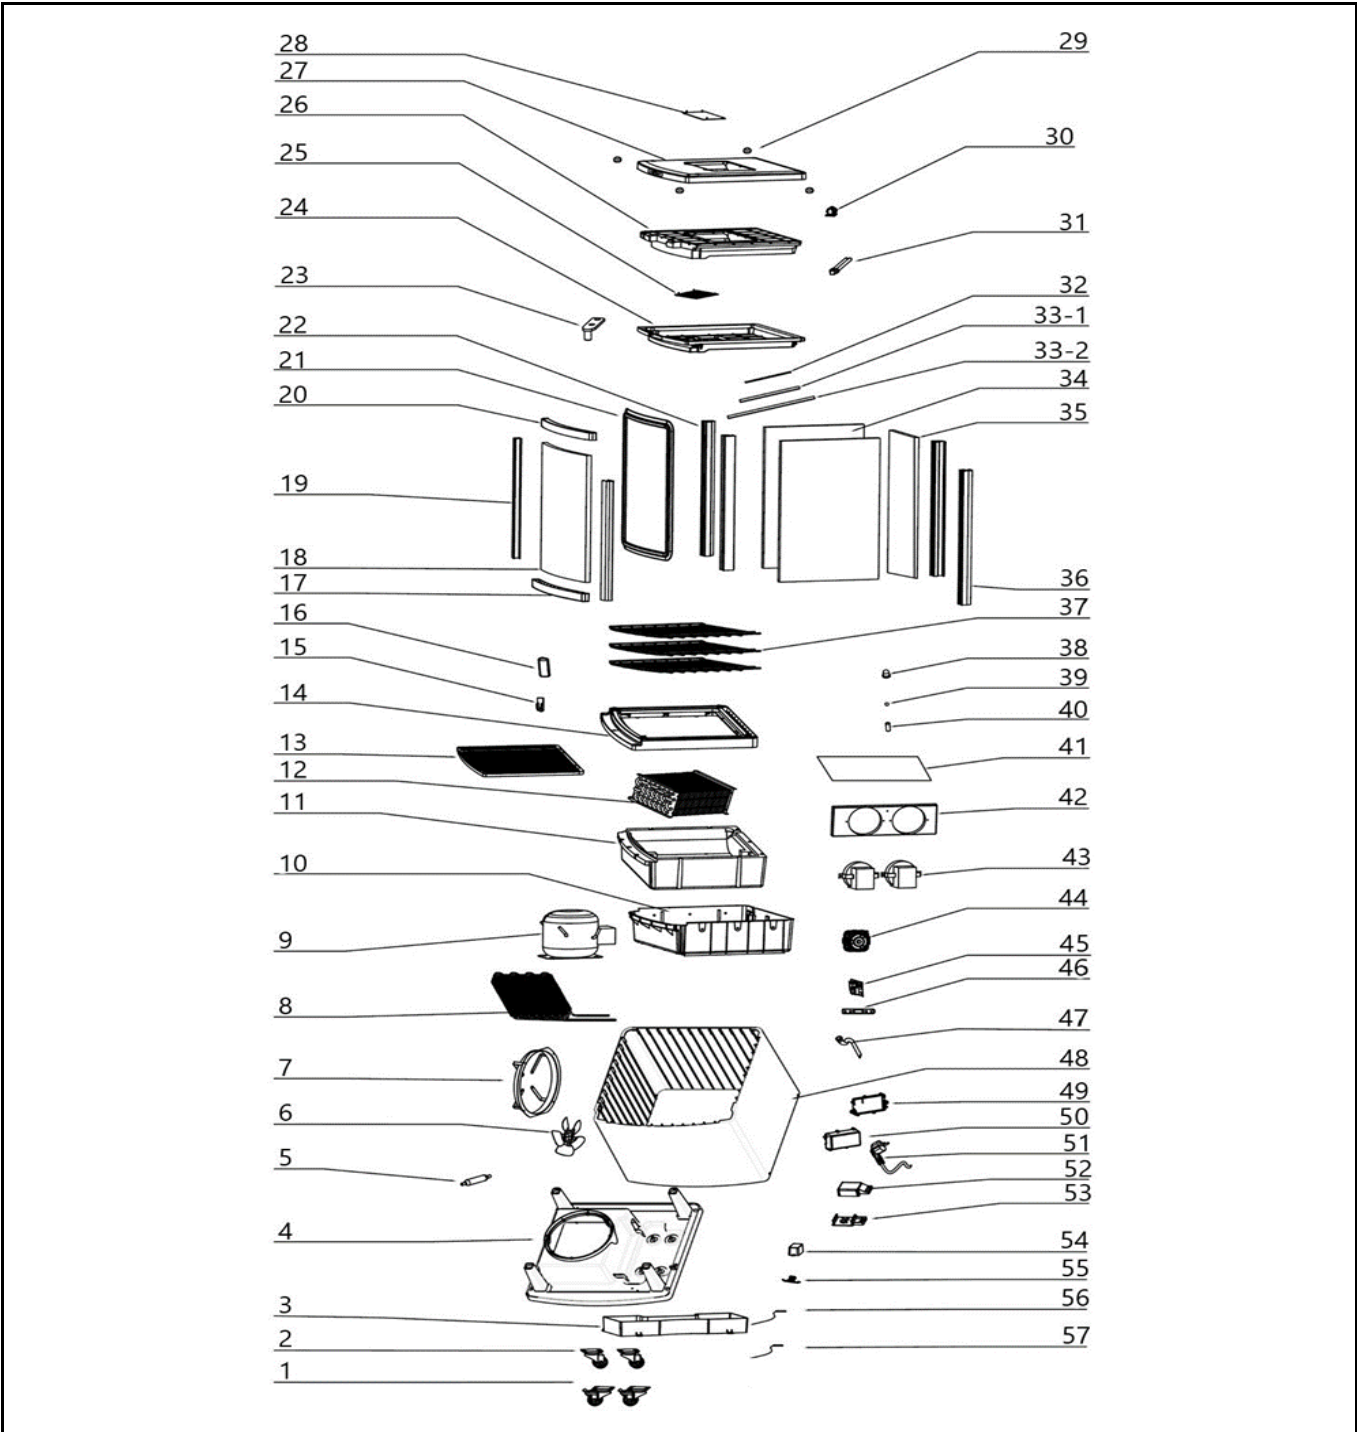

Drawing

HENDI Tools for Chefs Hendi B.V. Steenoven 21 3911 TX Rhenen The Netherlands	Batch # HK037421 and up	Appliance part# 233696
	Description Refrigerated display cabinet 280L White	

Date	10-12-2021	Revision #	1.1
Revision	New shelf holder. Added switch and new LED light.