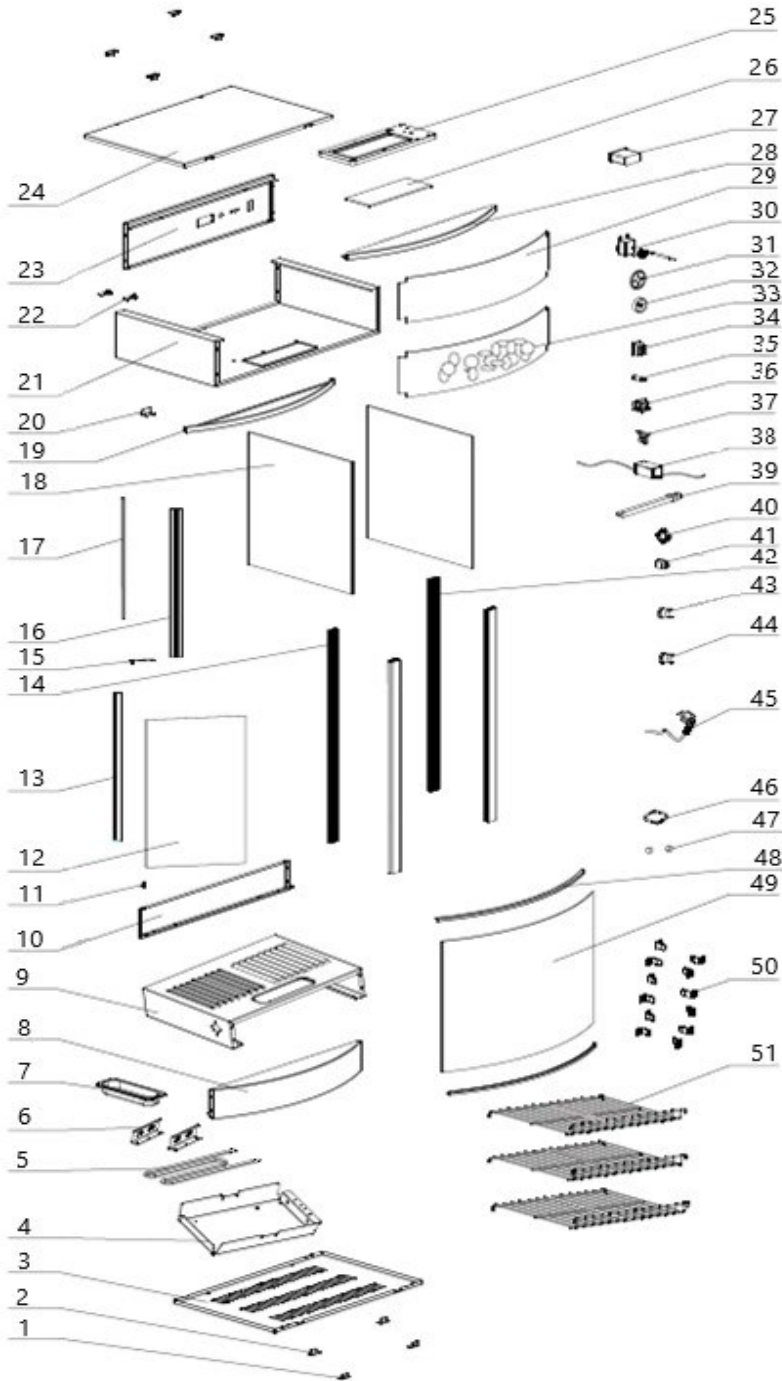

Drawing

Tools for Chefs

Hendi B.V.
Steenoven 21
3911 TX Rhenen
The Netherlands

Batch #

000000 and up

Appliance part#

233740

Description

Heated countertop cabinet

Date 28-09-2023

Revision #

1.0

Revision First Bill of Materials (BOM)

Bill of materials (BOM)

<b style="font-size: 24px; margin-left: 10px;">HENDI Tools for Chefs Hendi B.V. Steenoven 21 3911 TX Rhenen The Netherlands	Batch #	Appliance part#
	000000 and up	233740
	Description	
Heated countertop cabinet		

Date	28-09-2023	Revision #	1.0
Revision	First Bill of Materials (BOM)		

Item	Description	Part#	Quantity	Remark	Picture
1	Feet (left)	nss	4	Available as 954966	
2	Feet (right)	nss	4	Available as 954966	
*	Feet (set of 4)	954966	2		
3	Housing panel (bottom)	n/a	1		
4	Heating element tray	n/a	1		
5	Heating element	954973	1		
6	Heating element bracket	n/a	2		
7	Water tray	954980	1		
8	Housing panel (lower front)	n/a	1		
9	Heating element cover	n/a	1		
10	Housing panel (lower back)	n/a	1		
11	Lower hinge	n/a	1		
12	Door glass	n/a	1		
13	Door frame	n/a	1		
14	Housing pilar (front)	n/a	1		
15	Upper hinge	n/a	1		
16	Door handle	n/a	1		
17	Decorative cover	n/a	1		
18	Side glass	n/a	2		
19	Bottom cover upper housing	n/a	1		
20	Door stop	n/a	1		
21	Inner housing panel (top)	n/a	1		
22	Probe holder	n/a	2		
23	Housing panel (upper back)	n/a	1		
24	Housing panel (top)	n/a	1		
25	Lamp cover	n/a	1		
26	Lamp bracket	n/a	1		
27	Thermometer	954683	1		
28	Top cover upper housing	n/a	1		
29	Display cover (transparent)	n/a	1		
30	Thermostat	954652	1		
31	Thermostat back plate	nss	1	Available as 954652	
32	Thermostat knob	nss	1	Available as 954652	
33	Display cover (advertisement)	n/a	1		
34	Switch	954676	1		
35	Indicator light	912003	1		
36	Lamp fitting	n/a	1		
37	Lamp bracket	n/a	1		
38	Ballast	948804	1		
39	Lamp	948798	1		
40	Connector (ballast)	n/a	1		
41	Connector (lamp)	n/a	1		
42	Housing pilar (back)	n/a	1		
43	Clixon (125°C, auto-reset)	954713	1		
44	Clixon (150°C, manual reset)	954706	1		
45	Power cord	952436	1		
46	Pull relief	n/a	1		
47	Door magnet	n/a	2		
48	Decoratie strip	n/a	1		
49	Curved front glass	n/a	1		
50	Shelf clip (set of 4)	954997	3		
51	Shelf	956106	3		

n/a -> not available

nss -> not sold separately