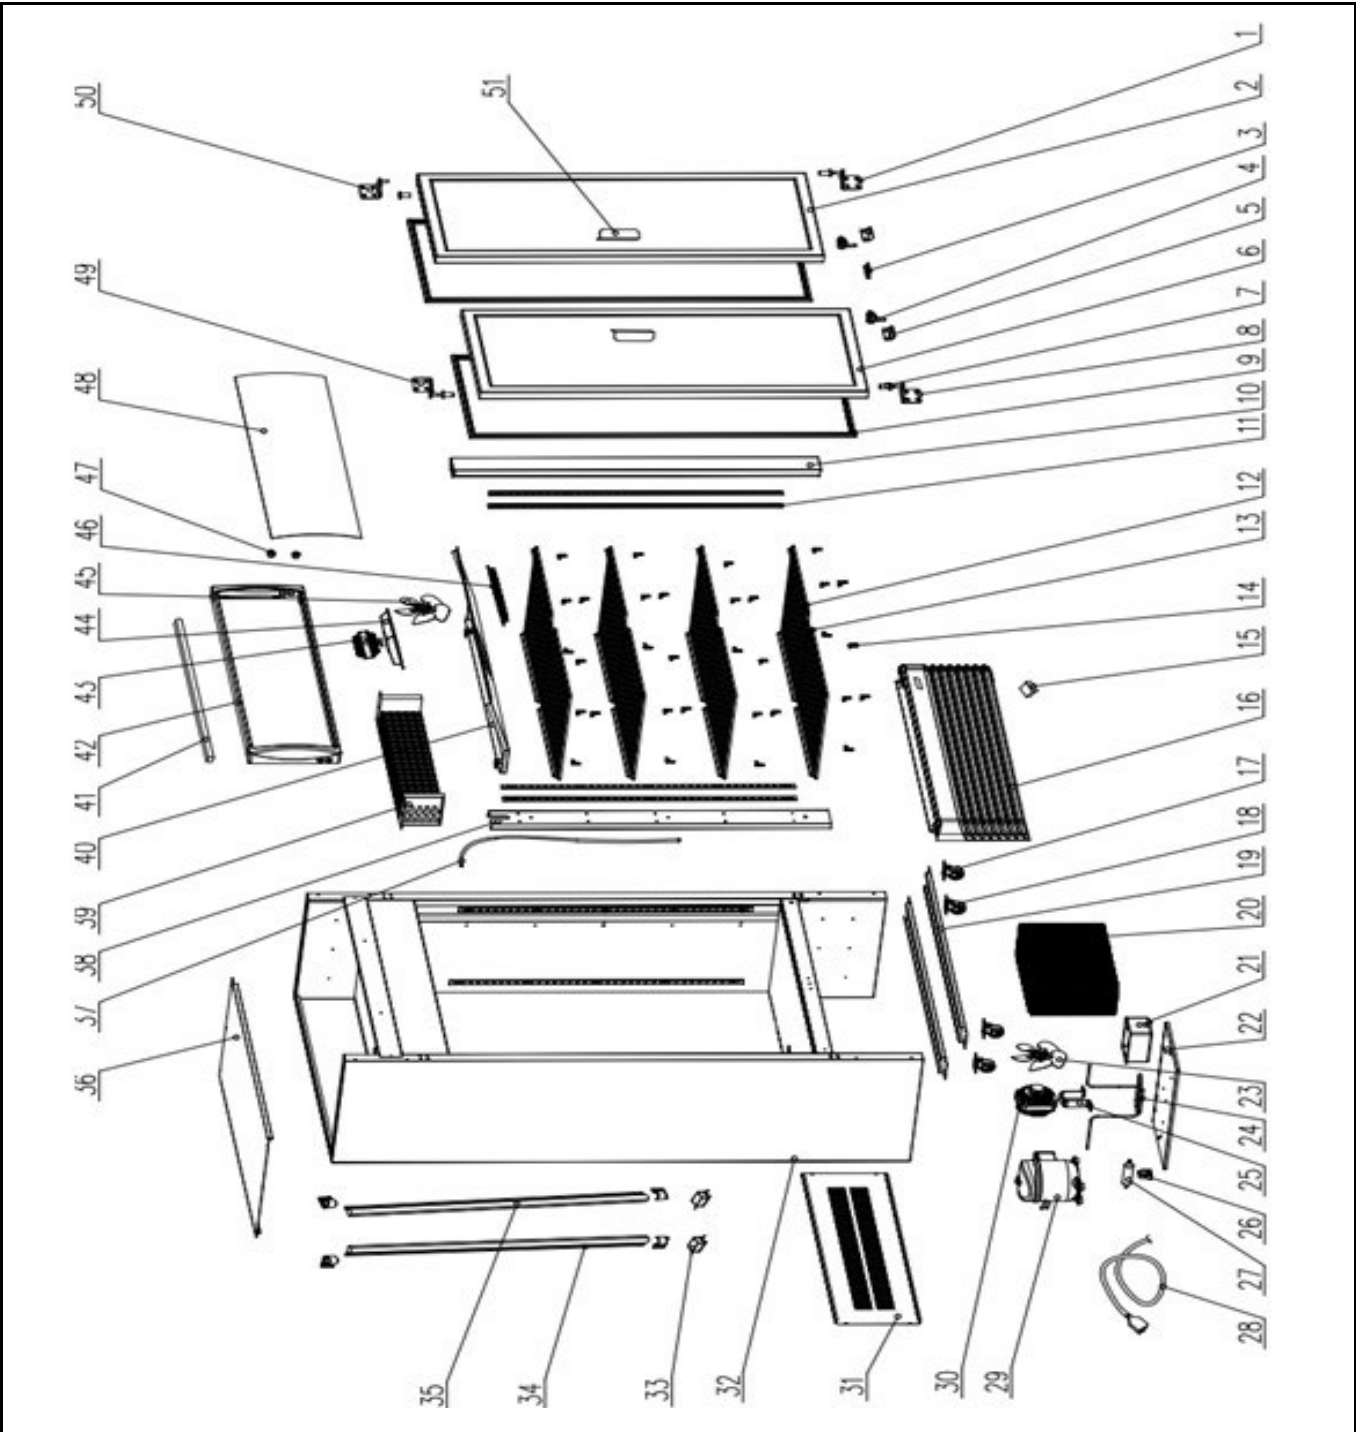

Bill of materials (BOM)

 <b style="font-size: 24px; margin-left: 10px;">HENDI Tools for Chefs Hendi B.V. Steenoven 21 3911 TX Rhenen The Netherlands	Batch #	Appliance part#
	000000 and up	233795
	Description	
Display refrigerator double door 618L		

Date	14-02-2022	Revision #	1.0
Revision	First Bill of Materials (BOM)		

Item	Description	Part#	Quantity	Remark	Picture
1	Door hinge (bottom/right)	954577	1		
2	Door assembly (right)	954591	1		
3	Door support	n/a	1		
4	Door lock	972007	1		
5	Door lock bracket	n/a	2		
6	Door assembly (left)	954607	1		
7	Hinge sleeve	nss	4	Available as item 1, 8, 49 and 51	
8	Door hinge (bottom/left)	954447	1		
9	Door gasket	954614	2		
10	Housing pilar	n/a	1		
11	Shelf holder bracket	n/a	8		
12	Shelf (right)	971260	4		
13	Shelf (left)	971253	4		
14	Shelf clip	975060	32		
15	Digital controller	954485	1		
16	Front panel	n/a	1		
17	Wheel (front)	954492	2		
18	Wheel (back)	954508	2		
19	Wheel bracket	n/a	2		
20	Condensor	n/a	1		
21	Water tray	n/a	1		
22	Compressor bracket	n/a	1		
23	Fan blade	nss	2	Available as 953860	
24	Coolant tube	n/a	1		
25	Condensor motor support	nss	2	Available as 953860	
26	Bracket	n/a	1		
27	Dryer filter	n/a	1		
28	LED cable	n/a	4		
29	Compressor (LK76CU1)	954621	1		
30	Condensor fan	953860	1		
31	Housing panel (back)	n/a	1		
32	Housing	n/a	1		
33	LED driver	954515	3		
34	LED light (left side interior)	955017	1		
35	LED light (right side interior)	954522	1		
36	Housing panel (top)	n/a	1		
37	Drainage tube	n/a	1		
38	Bracket	n/a	1		
39	Evaporator	n/a	1		
40	Evaporator cover	n/a	1		
41	LED light (display)	954539	1		
42	Display frame	n/a	1		
43	Evaporator fan	954546	1	Incl. item 45	
44	Evaporator fan bracket	n/a	1		
45	Fan blade	nss	1	Available as 954546	
46	Fan cover	n/a	1		
47	Switch (interior and display light)	954553	2		
48	Display panel	n/a	1		
49	Door hinge (top/left)	954454	1		
50	Door hinge (top/right)	954584	1		
51	Door handle	nss	2	Available as 954591 and 954607	