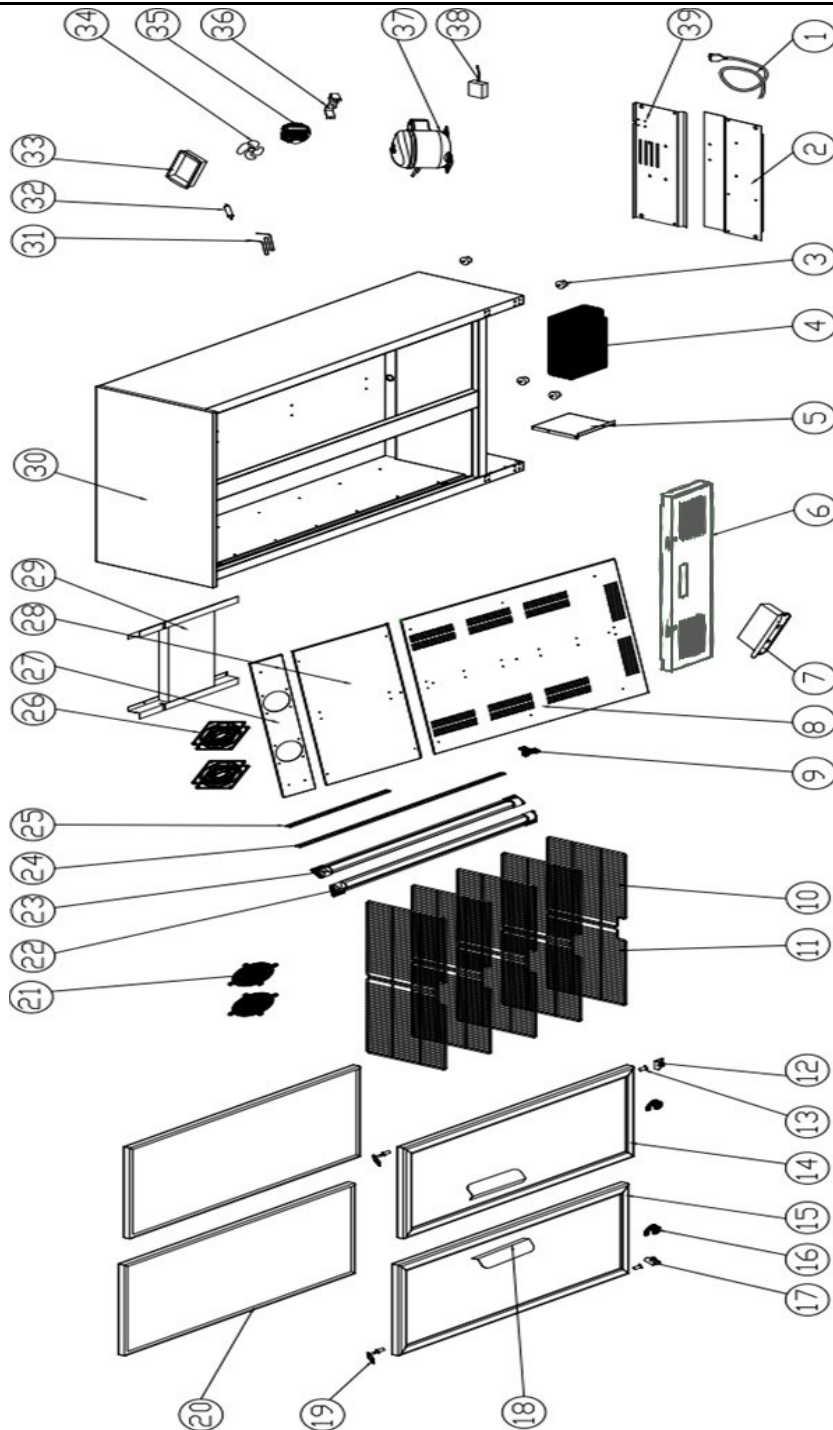

**233931**

Description

Back bar refrigerator double doors 458L

Date 14-12-2021

Revision #

1.0

Revision First Bill of Materials (BOM)

### Bill of materials (BOM)

 <b style="font-size: 24px; margin-left: 10px;">HENDI</b> <small style="color: green; margin-left: 10px;">Tools for Chefs</small> <b>Hendi B.V.</b> Steenoven 21 3911 TX Rhenen The Netherlands	<b>Batch #</b>	<b>Appliance part#</b>
	000000 and up	<b>233931</b>
	<b>Description</b>	
	Back bar refrigerator double doors 458L	

<b>Date</b>	14-12-2021	<b>Revision #</b>	1.0
<b>Revision</b>	First Bill of Materials (BOM)		

Item	Description	Part#	Quantity	Remark	Picture
1	Power cord	953877	1		
2	Housing panel	n/a	1		
3	Feet	953853	4		
4	Condensor	n/a	1		
5	Fan bracket	n/a	1		
6	Front panel	n/a	1		
7	Digital controller	953976	1		
8	Evaporator cover	n/a	1		
9	Shelf clip	953754	40		
10	Shelf (right)	954218	5		
11	Shelf (left)	954225	5		
12	Door hinge (bottom/right)	954119	1	Incl. item 13	
13	Hinge sleeve	nss	4	Available as 954119 and 954249	
14	Door assembly (right)	954256	1		
15	Door assembly (left)	954263	1		
16	Door lock	953884	2		
17	Door hinge (bottom/left)	954249	1	Incl. item 13	
18	Door handle	953822	2		
19	Door hinge (top)	954157	2		
20	Door gasket	954270	2		
21	Fan cover	n/a	2		
22	LED light (left)	954171	1		
23	LED light (right)	954188	1		
24	Shelf holder bracket (long)	n/a	4		
25	Shelf holder bracket (short)	n/a	4		
26	Evaporator fan	953778	2		
27	Fan cover bracket	n/a	1		
28	Evaporator cover	n/a	1		
29	Evaporator	n/a	1		
30	Housing	n/a	1		
31	Coolant pipe	n/a	1		
32	Dryer filter	n/a	1		
33	Water tray	n/a	1		
34	Fan blade	nss	1	Available as 953860	
35	Condensor fan motor	953860	1	Incl. item 34 and 36	
36	Condensor fan motor support	nss	1	Available as 953860	
37	Compressor (L140CY1)	n/a	1		
38	LED driver	954195	1		
39	Compressor bracket	n/a	1		