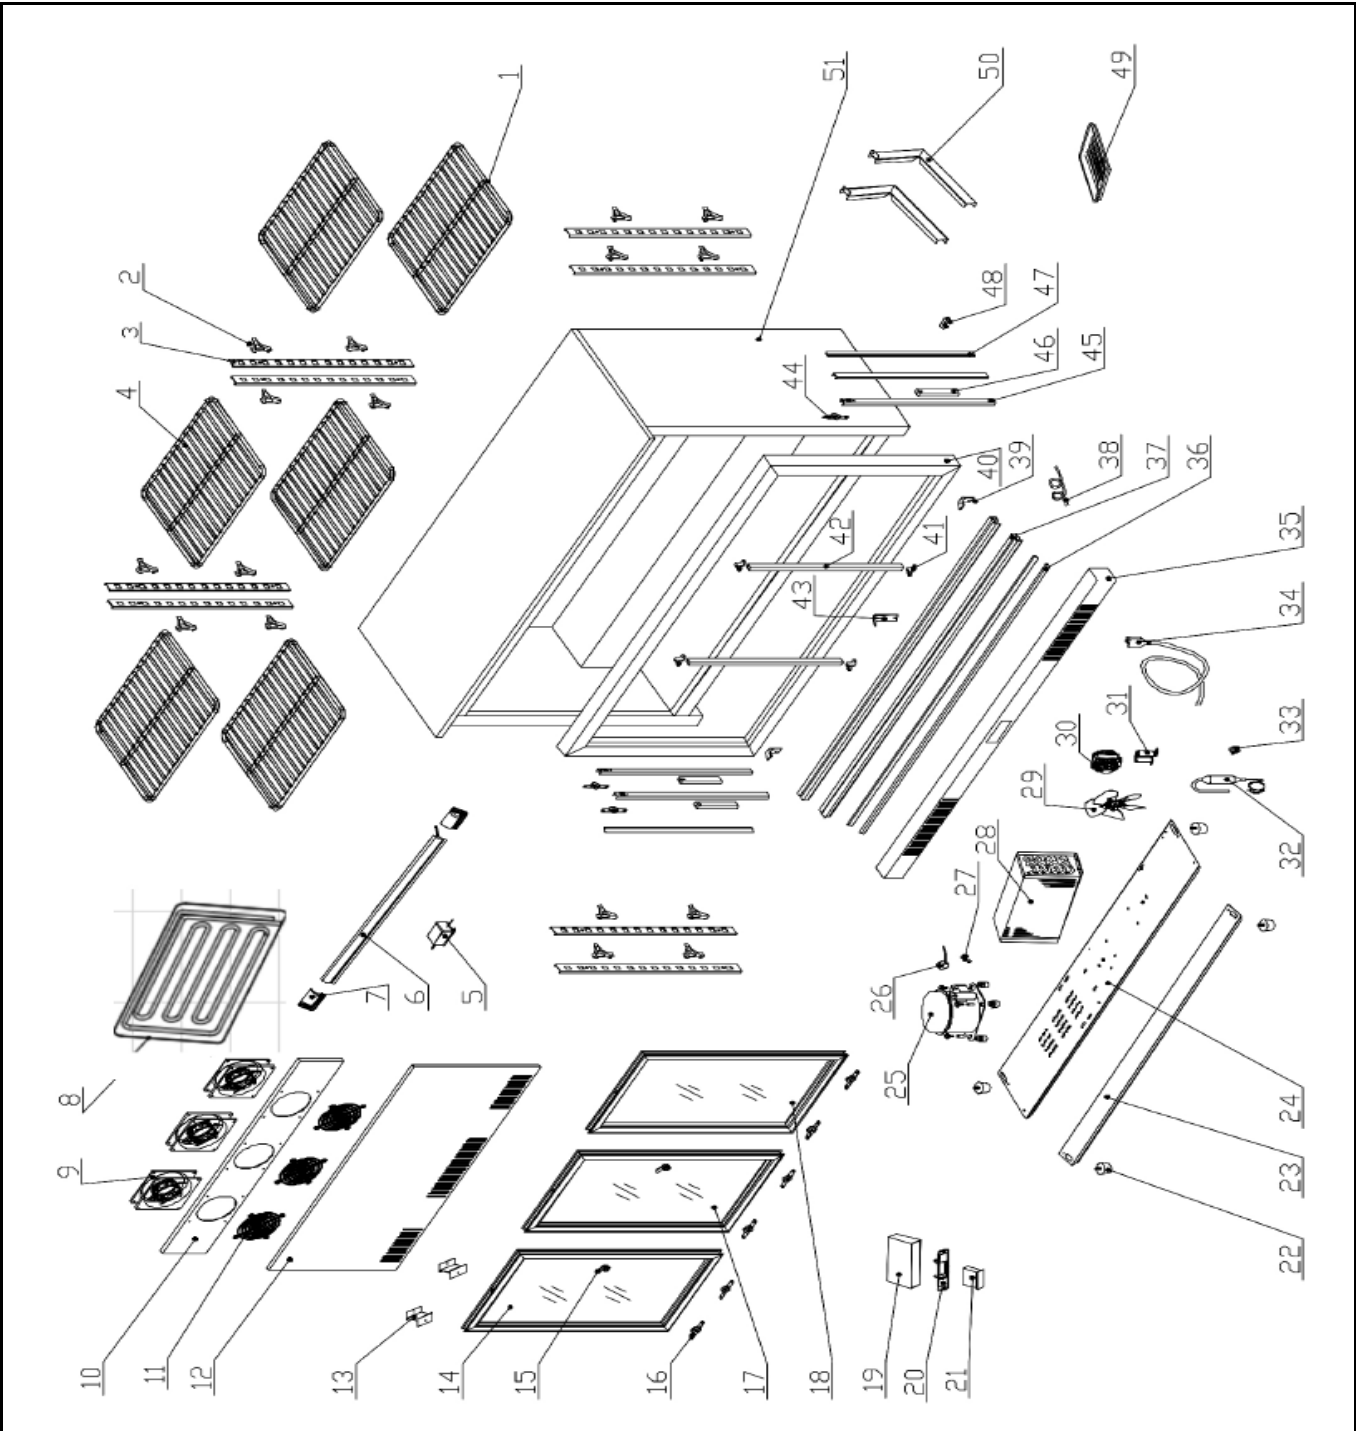

Drawing

Tools for Chefs

Hendi B.V.
Steenoven 21
3911 TX Rhenen
The Netherlands

Batch #	Appliance part#
000000 and up	235836
Description	
Back door refrigerator sliding doors 338L	

Date	17-06-2020	Revision #	1.0
Revision	First Bill of Materials (BOM)