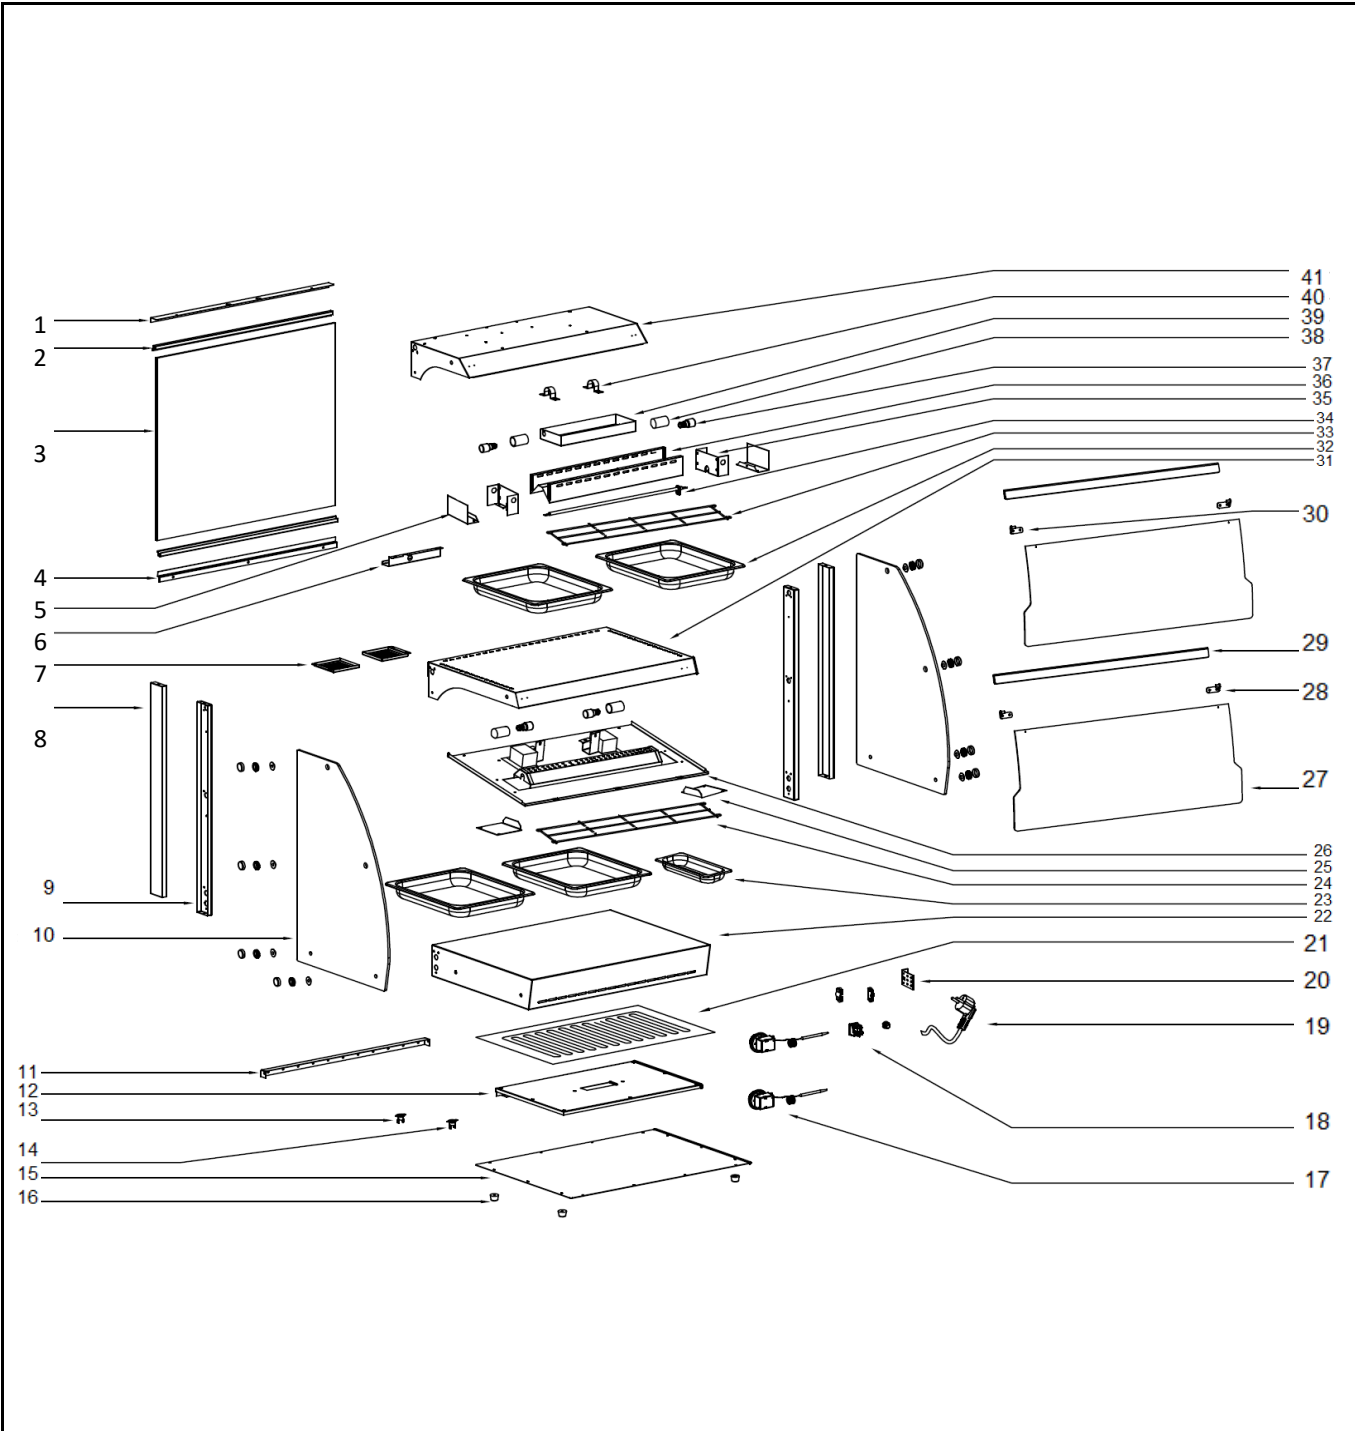

Drawing

Tools for Chefs

Hendi B.V.
 Steenoven 21
 3911 TX Rhenen
 The Netherlands

Batch #	Appliance part#
181311 and up	233962

Description
Quartz heated countertop display two levels

Date	03-07-2020	Revision #	1.0
Revision	First Bill of Materials (BOM)		

Date	03-07-2020	Revision #	1.0
Revision	First Bill of Materials (BOM)		

Item	Description	Part#	Quantity	Remark	Picture
1	Back glass bracket (top)	n/a	1		
2	Back glass seal (top)	n/a	1		
3	Mirror panel	n/a	1		
4	Back glass bracket (bottom)	n/a	1		
5	Bracket (heating element)	n/a	2		
6	Wire bracket	n/a	1		
7	Ventilation bracket	n/a	2		
8	Outer housing pilar	n/a	2		
9	Inner housing pilar	n/a	1		
10	Glass panel (side)	954881	2		
11	Wire bracket	n/a	1		
12	Heating plate cover	n/a	1		
13	Clixon 125°C	954898	1	Manual reset	
14	Clixon 95°C	954904	1	Auto reset	
15	Housing panel (bottom)	n/a	1		
16	Feet	954911	4		
17	Thermostat	954652	2		
18	Switch	954928	1		
19	Power cord	952436	1		
20	Pull relief	n/a	1		
21	Heating plate	n/a	1		
22	Housing frame	n/a	1		
23	Water tray	n/a	1		
24	Heating element guard	n/a	1		
25	Heating element bracket	n/a	2		
26	Housing frame (middle)	n/a	1		
27	Door glass panel	nss	2		
28	Door hinge (right)	n/a	2		
29	Door hinge bracket	nss	2		
30	Door hinge (left)	n/a	2		
*	Door assembly	954935	2	Incl. item 27 and 29	
31	Housing frame (middle)	n/a	1		
32	1/2 GN pan	806326	4		
33	Heating element guard	n/a	1		
34	Heating element	954942	2		
35	Heating element bracket	n/a	2		
36	Reflector	n/a	1		
37	Lamp	904947	4		
38	Lamp fitting	954959	4		
39	Lamp cover	n/a	1		
40	Lamp fitting bracket	n/a	2		
41	Housing cover	n/a	1		

n/a -> not available

nss -> not sold separately

Circuit diagram

 HENDI Tools for Chefs Hendi B.V. Steenoven 21 3911 TX Rhenen The Netherlands	Batch #	Appliance part#
	181311 and up	233962
	Description	
	Quartz heated countertop display two levels	