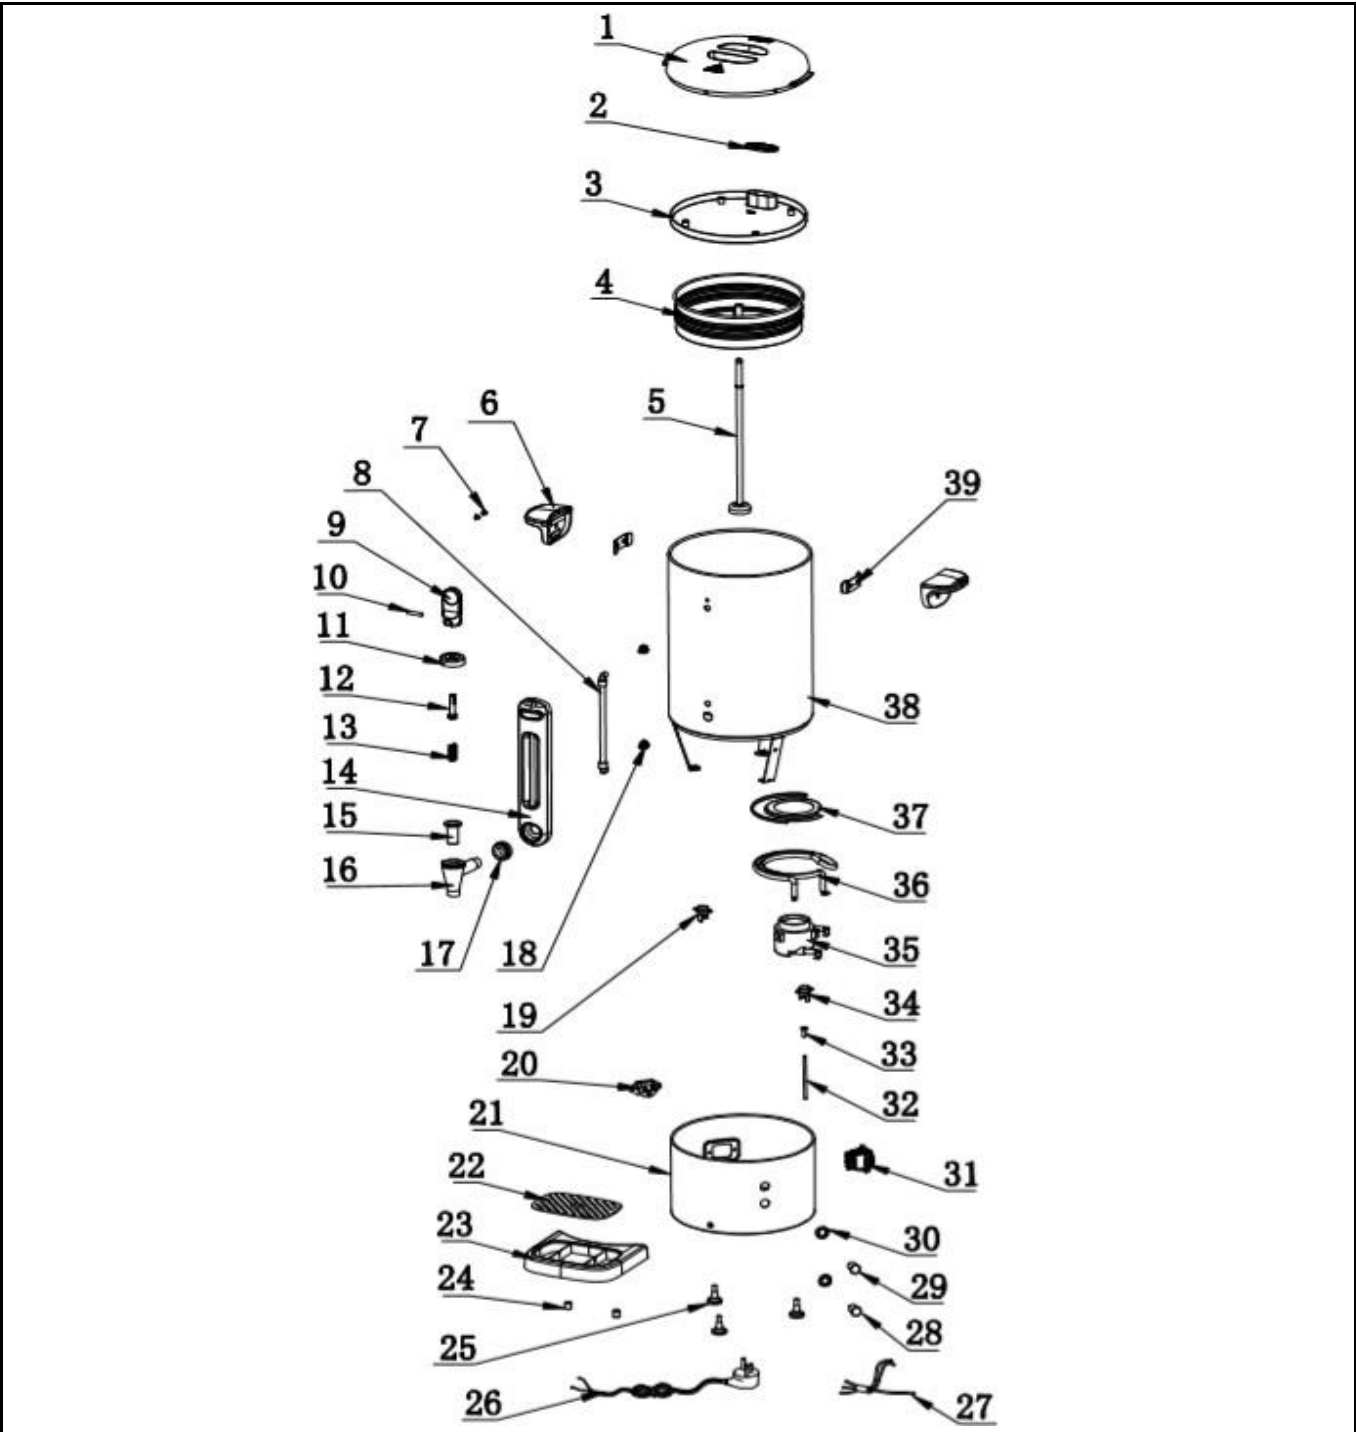

**Bill of materials (BOM)**

 <p><b>Hendi B.V.</b> Steenoven 21 3911 TX Rhenen The Netherlands</p> <p><i>Tools for Chefs</i></p>	<b>Batch #</b>	<b>Appliance part#</b>
	HK081119 and up	<b>211472</b>
	<b>Description</b>	
Percolator Concept Line 7L Black		

<b>Date</b>	24-08-2020	<b>Revision #</b>	1.0
<b>Revision</b>	First Bill of Materials (BOM)		

Item	Description	Part#	Quantity	Remark	Picture
1	Lid cover (top)	nss	1	Available as 980255	
2	Vent cover	nss	1	Available as 980255	
3	Lid complete	980255	1	Incl. item 1 and 2	
4	Filter basket	980385	1		
5	Pump bar	980392	1		
6	Handle	980293	2		
7	Screw	n/a	4		
8	Graduation glass	980279	1	Incl. item 18 (2X)	
9	Faucet lever	nss	1	Available as 980323	
10	Faucet lever pin	nss	1	Available as 980323	
11	Faucet cover	nss	1	Available as 980323	
12	Faucet axle	nss	1	Available as 980323	
13	Faucet spring	nss	1	Available as 980323	
14	Graduation cover	n/a	1		
15	Faucet silicone gasket	nss	1	Available as 980323	
16	Faucet	980323	1	Incl. item 9~13 and 15~17	
17	Faucet nut	nss	1	Available as 980323	
18	Graduation glass screw	n/a	2		
19	Thermostat (clixon 88°C)	980422	1		
20	Power cord socket (C14)	943632	1		
21	Lower housing	n/a	1		
22	Drip tray grid	n/a	1		
23	Drip tray	n/a	1		
24	Drip tray magnet	n/a	2		
25	Feet	980330	3		
26	Power cord	900680	3		
27	Wire harness	n/a	1		
28	Indicator light (red)	980347	1		
29	Indicator light (green)	205471	1		
30	Rubber seal indicator light	nss	2		
31	Switch	205426	1		
32	Reset pin	n/a	1		
33	Reset pin coupler	n/a	1		
34	Hi-limiter (clixon 175°C)	980439	1		
35	Heating element (boiler, 1650W)	980477	1		
36	Heating element (keep warm, 90W)	980491	1		
37	Heating element bracket	n/a	1		
38	Container	n/a	1		
39	Handle bracket	n/a	2		
*	Thermal fuse (216°C)	n/a	1	Not shown on drawing / obtain locally	