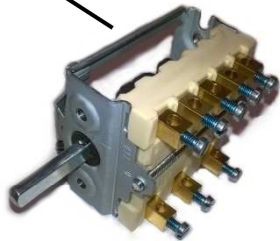

Piano Piastre Elettriche / Electric Hotplate Hob

16

17

18

19

20
Blue

21
Grey

22
Red