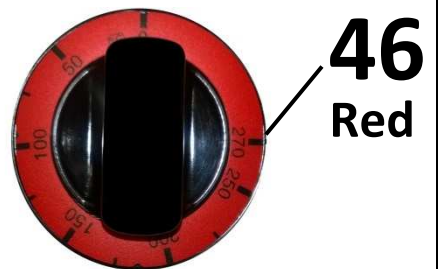

Forno Elettrico / Electric Oven