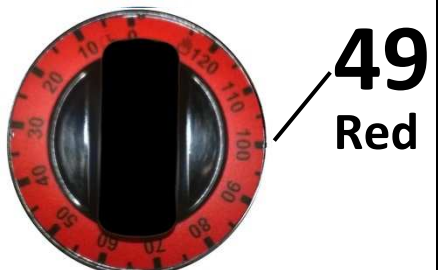

Forno Elettrico / Electric Oven