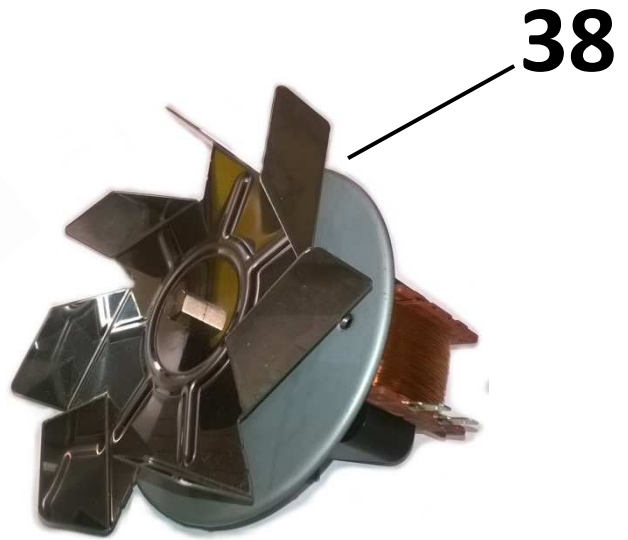

Forno Elettrico / Electric Oven