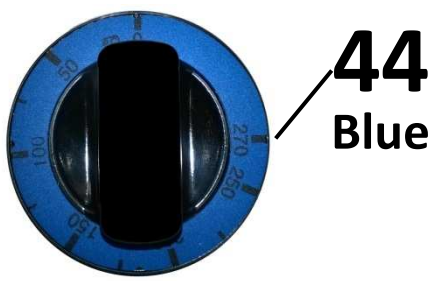

Forno Elettrico / Electric Oven