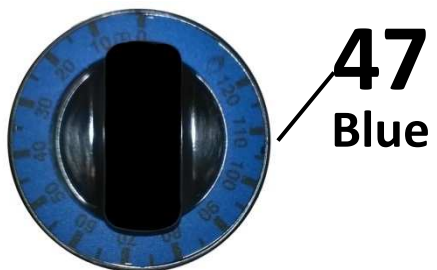

Forno Elettrico / Electric Oven