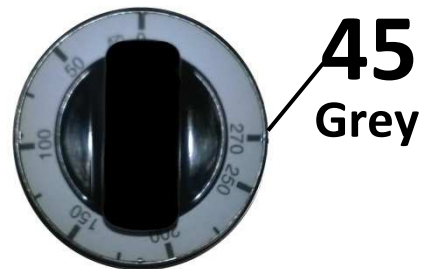

Forno Elettrico / Electric Oven