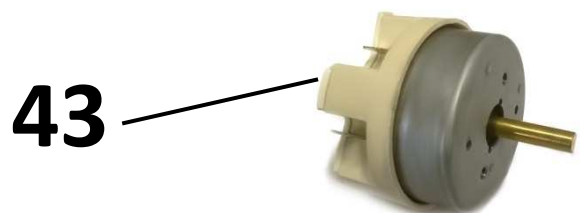

Forno Elettrico / Electric Oven